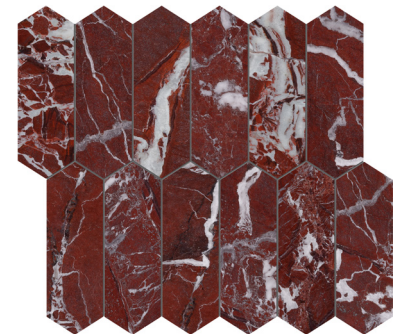

TUSCANO ROSSO

Stone

 ARCHITESSA

TUSCANO ROSSO 12x24

VARIATION

12x24 Variation Panel of 32

FIELD

12x24

3x12

MOSAICS

1.25x4 Herringbone Mosaic

2" Hexagon Mosaic

2x6 Picket Mosaic

TRIM

0.55x12 Deco Bar

AVAILABLE SIZES

	FIELD		MOSAIC			TRIM
	12x24	3x12	2" Hex	2x6 Picket	1.25x4 Herringbone	0.5x12 Deco Bar
Tuscano Rosso	H	H	H	H	H	H

H= Honed

Lead times & product availability subject to change. Please contact an Architessa rep for lead times, samples, and availability.

DESCRIPTION

Discover TUSCANO ROSSO, a stunning showcase of red marble's elegance. This exquisite series features deep maroon tiles, enriched with a harmonious blend of bold and delicate white veining, creating a captivating visual texture. Each piece in the TUSCANO ROSSO collection embodies the dramatic and luxurious essence of red marble, perfect for adding a touch of sophistication to any space.