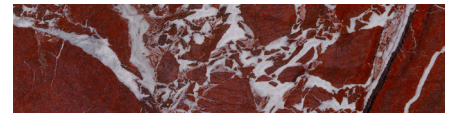

3x12

MOSAICS

1.25x4 Herringbone Mosaic

2" Hexagon Mosaic

2x6 Picket Mosaic

TRIM

0.55x12 Deco Bar

AVAILABLE SIZES

	FIELD		MOSAIC			TRIM
	12x24	3x12	2" Hex	2x6 Picket	1.25x4 Herringbone	0.5x12 Deco Bar
Tuscano Rosso	H	H	H	H	H	H

H= Honed

Lead times & product availability subject to change. Please contact an Architessa rep for lead times, samples, and availability.

DESCRIPTION

Discover TUSCANO ROSSO, a stunning showcase of red marble's elegance. This exquisite series features deep maroon tiles, enriched with a harmonious blend of bold and delicate white veining, creating a captivating visual texture. Each piece in the TUSCANO ROSSO collection embodies the dramatic and luxurious essence of red marble, perfect for adding a touch of sophistication to any space.

TECHNICAL INFORMATION

TYPE: NATURAL STONE
 ORIGIN: TURKEY
 EDGE: CUT TO SIZE
 THICKNESS: 10MM
 LOOK: MARBLE
 SHADE VARIATION: V3 - MODERATE VARIATION
 SURFACE ABRASION: N/A
 TRAFFIC RATING: COMMERCIAL, RESIDENTIAL