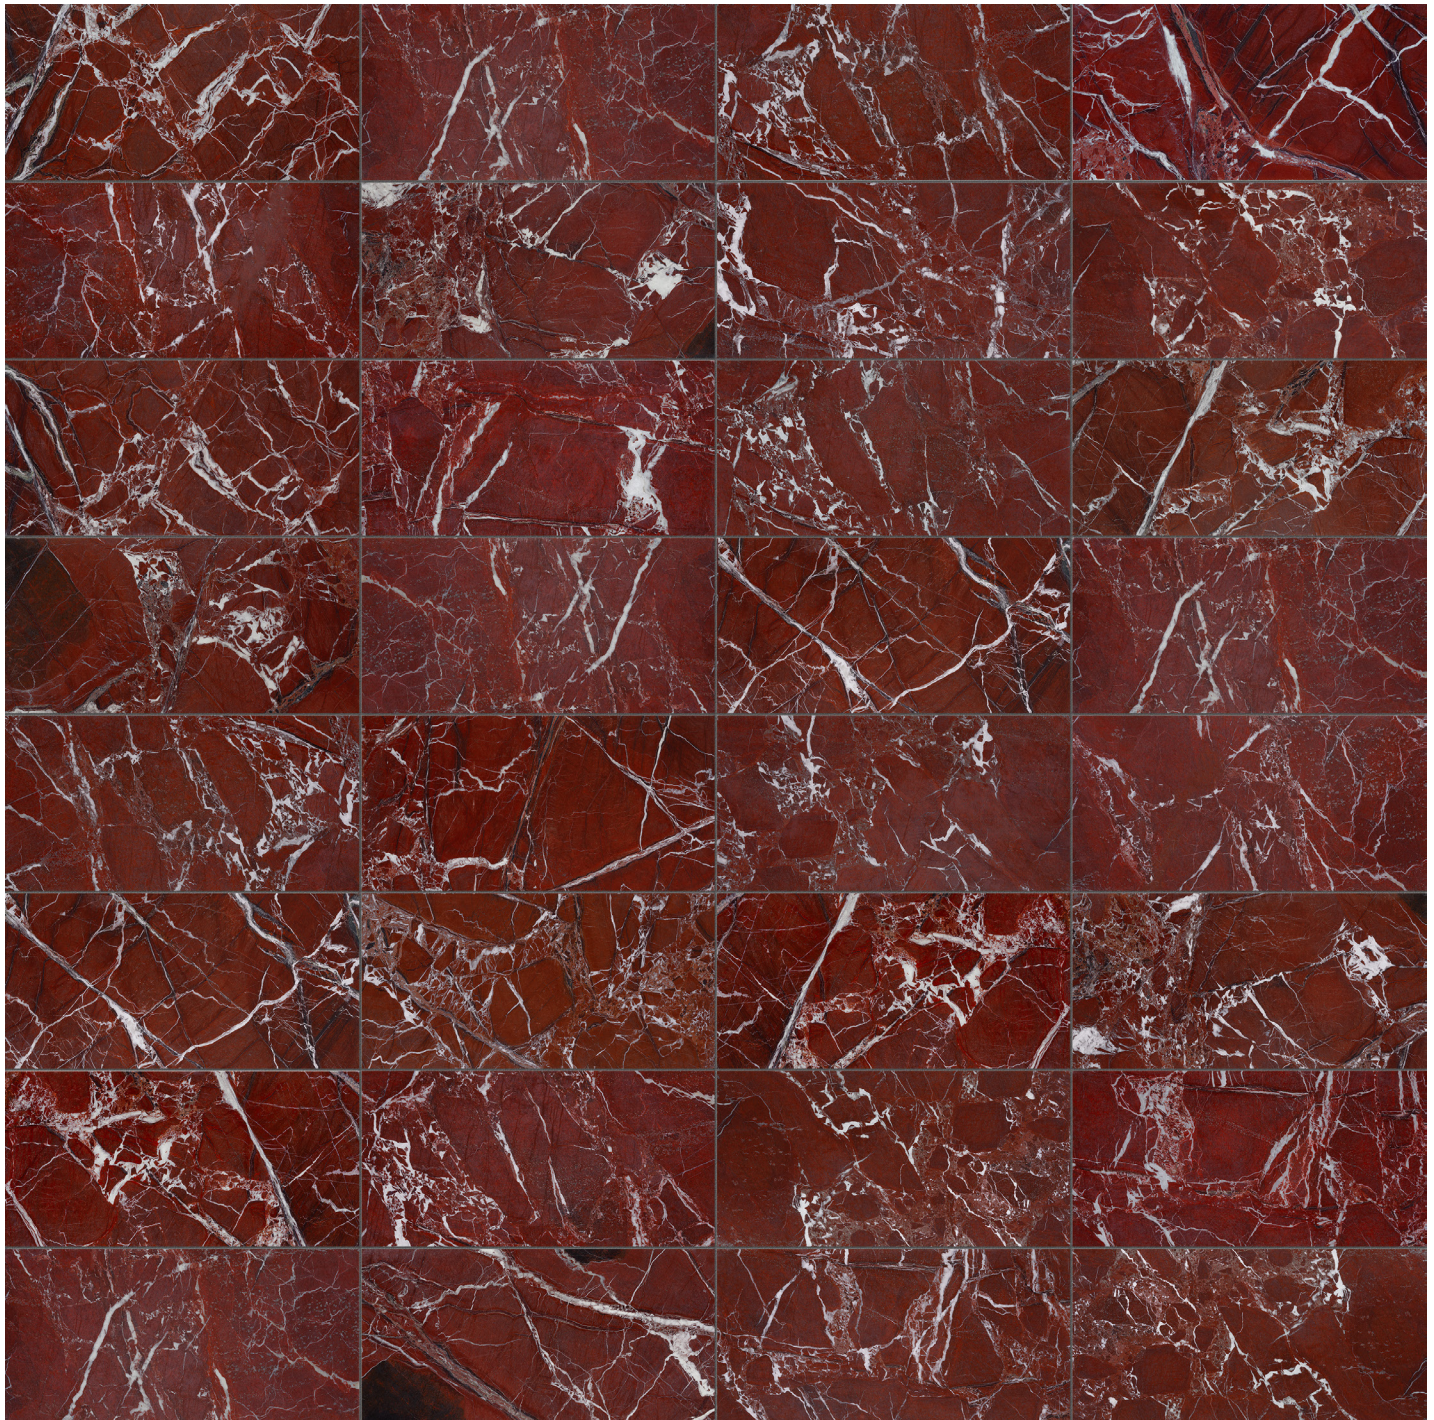

TUSCANO ROSSO

Stone

 ARCHITESSA

TUSCANO ROSSO 12x24

VARIATION

12x24 Variation Panel of 32

FIELD

12x24

	FIELD		MOSAIC			TRIM
	12x24	3x12	2" Hex	2x6 Picket	1.25x4 Herringbone	0.5x12 Deco Bar
Tuscano Rosso	H	H	H	H	H	H

H= Honed

Lead times & product availability subject to change. Please contact an Architessa rep for lead times, samples, and availability.

DESCRIPTION

Discover TUSCANO ROSSO, a stunning showcase of red marble's elegance. This exquisite series features deep maroon tiles, enriched with a harmonious blend of bold and delicate white veining, creating a captivating visual texture. Each piece in the TUSCANO ROSSO collection embodies the dramatic and luxurious essence of red marble, perfect for adding a touch of sophistication to any space.

TECHNICAL INFORMATION

TYPE: NATURAL STONE
 ORIGIN: TURKEY
 EDGE: CUT TO SIZE
 THICKNESS: 10MM
 LOOK: MARBLE
 SHADE VARIATION: V3 - MODERATE VARIATION
 SURFACE ABRASION: N/A
 TRAFFIC RATING: COMMERCIAL, RESIDENTIAL