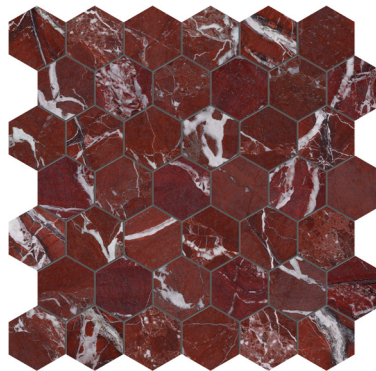

TUSCANO ROSSO

Stone

 ARCHITESSA

TUSCANO ROSSO 12x24

VARIATION

12x24 Variation Panel of 32

FIELD

12x24

3x12

MOSAICS

1.25x4 Herringbone Mosaic

2" Hexagon Mosaic

2x6 Picket Mosaic

TRIM

0.55x12 Deco Bar

AVAILABLE SIZES

	FIELD		MOSAIC			TRIM
	12x24	3x12	2" Hex	2x6 Picket	1.25x4 Herringbone	0.5x12 Deco Bar
Tuscano Rosso	H	H	H	H	H	H

H= Honed

Lead times & product availability subject to change. Please contact an Architessa rep for lead times, samples, and availability.

DESCRIPTION

Discover TUSCANO ROSSO, a stunning showcase of red marble's elegance. This exquisite series features deep maroon tiles, enriched with a harmonious blend of bold and delicate white veining, creating a captivating visual texture. Each piece in the TUSCANO ROSSO collection embodies the dramatic and luxurious essence of red marble, perfect for adding a touch of sophistication to any space.