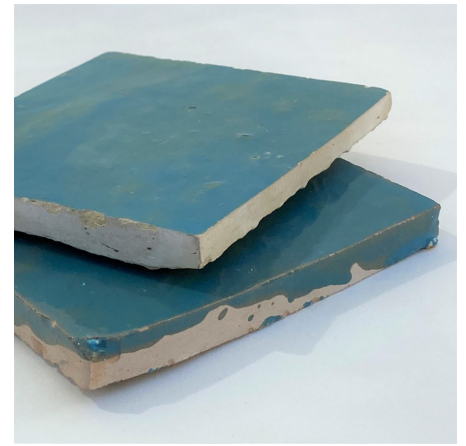

Edge detail: Classic (top),
Nouveau (bottom)