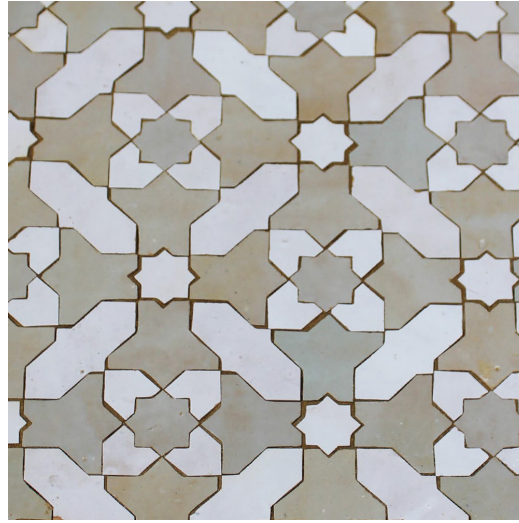

TANGIER Desert White Hex 4x4

COLORS

Desert White

Atlas Snow

Fez White

Horizon

Morrocan Sky

Aquamarine

Vert Franchise

Fog

Saddle

Noir

HABIBI MOSAIC

Atlas Snow/Desert White

Fog/Desert White

CLASSIC

Classic is the traditional form of zellige, where the back and edges of the glazed tiles are cut to create a thin, straight edge that allows the tiles to be installed without a joint in between.

NOUVEAU

Nouveau is simply the tile before it is cut to make classic zellige. Nouveau tiles retain the natural edge from the mold which imparts a more "typical" tile look, while keeping the color variation and movement of zellige that people love. Nouveau tiles are easier to install, and finished installations will avoid some of the lippage associated with classic zellige.