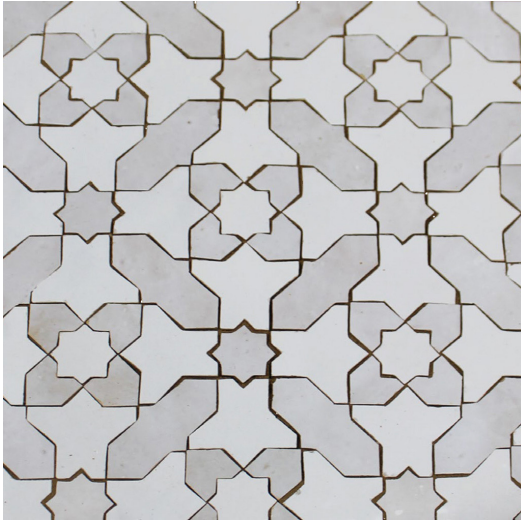

TANGIER Desert White Hex 4x4

COLORS

Desert White

Atlas Snow

Fez White

Horizon

Morrocan Sky

Aquamarine

Vert Franchise

Fog

Saddle

Noir

HABIBI MOSAIC

Atlas Snow/Desert White

Fog/Desert White

CLASSIC

Classic is the traditional form of zellige, where the back and edges of the glazed tiles are cut to create a thin, straight edge that allows the tiles to be installed without a joint in between.

NOUVEAU

Nouveau is simply the tile before it is cut to make classic zellige. Nouveau tiles retain the natural edge from the mold which imparts a more "typical" tile look, while keeping the color variation and movement of zellige that people love. Nouveau tiles are easier to install, and finished installations will avoid some of the lippage associated with classic zellige.