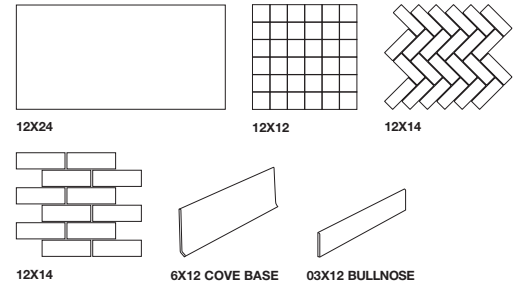

FORMATS

USAGE INFORMATION

- > Suitable for commercial and residential wall and flooring.
- > Suitable for all interior applications.
- > Suitable for all exterior wall applications.

Application	Residential	Commercial	Industrial
Floors	√	√	
Wall & Backsplash	√	√	√
Counters	√