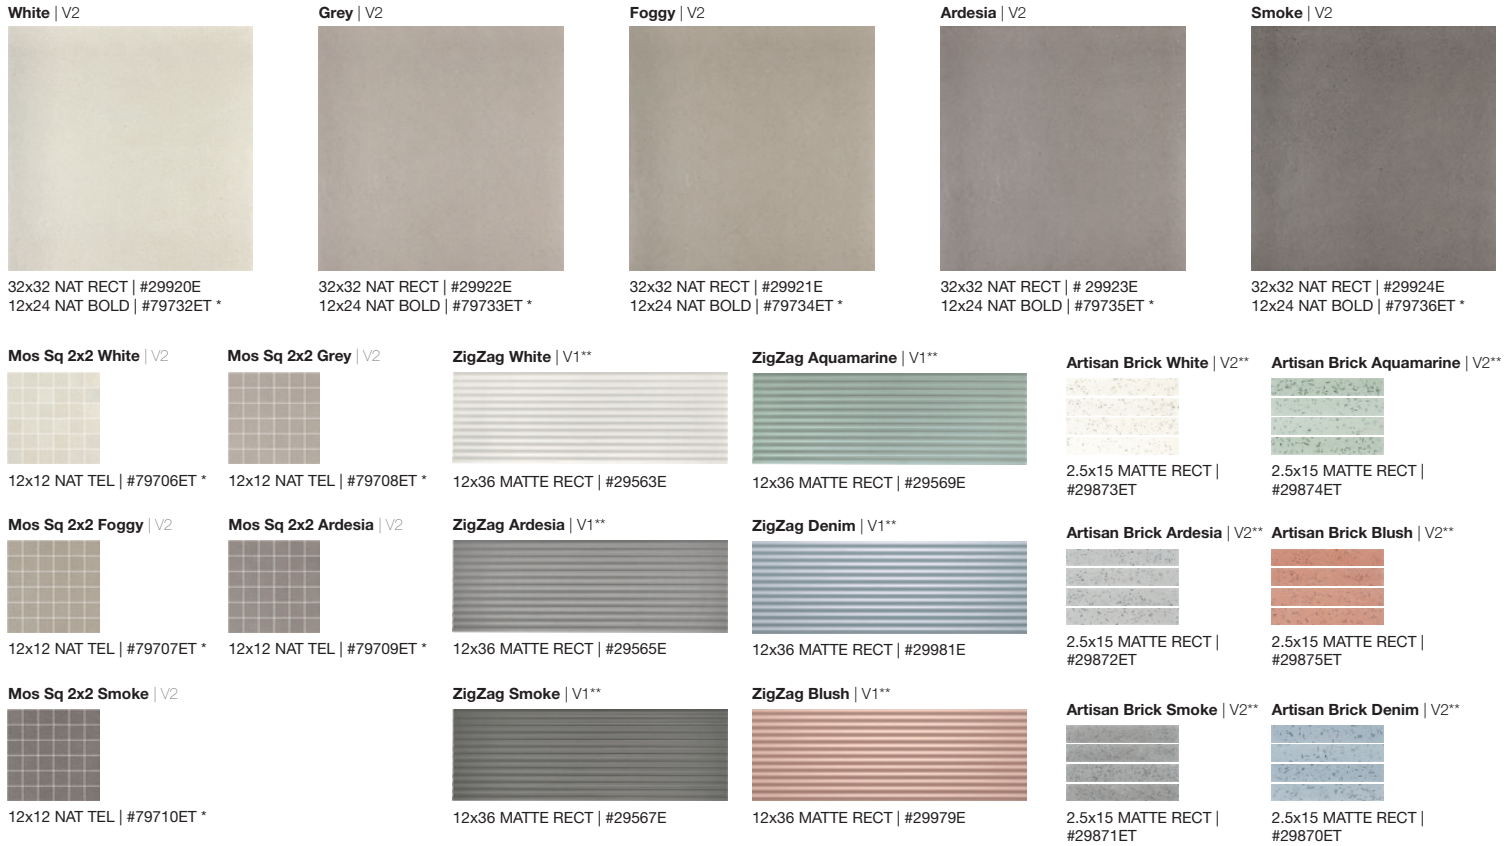

TECH DATA

Finish	Freeze Resistant	Shade Variation	Color Body	Water Absorption	Stain Resistant	DCOF AcuTest	Chemical Resistant	Mohs Hardness
NAT	Resistant	V2	N/A	≤ 0.5%	Resistant	≥ 0.42	Resistant	7
MATTE	N/A	V1 | V2	N/A	≥ 10%	Resistant	N/A	Resistant	5

PACKING INFO

Product Size Inches	THICKNESS MM	LBS/ CARTON	PCS/ CARTON	SF/ CARTON	SF/ PALLET	LBS/ PALLET	CARTON/ PALLET
32x32	10	100.4	3	20.55	493.2	2,460	24
12x24	8.50	57	8	15.63	125.04	1418	24
12x36	12	49.6	4	11.51	414.36	1,836	36
2.5x15	12	31.97	20	5.38	538	3,247	100
12x12	8.5	35	10	9.56	343.98	1310	36

For reference only.

USAGE INFORMATION

- > Suitable for commercial and residential wall and flooring.
- > Suitable for all interior applications.
- > Suitable for all exterior wall applications.

Application	Residential	Commercial	Industrial
Floors	✓	✓	
Wall & Backsplash	✓	✓	✓
Counters	✓