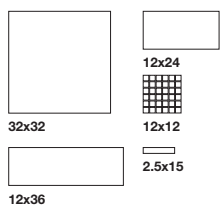

FORMATS

Cement Block Smoke | Artisan Brick Smoke