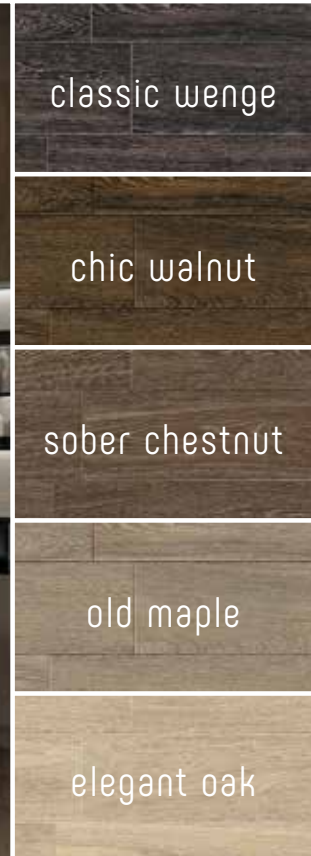

minimal lightness

emotional landscape

natural embrace

natural chic