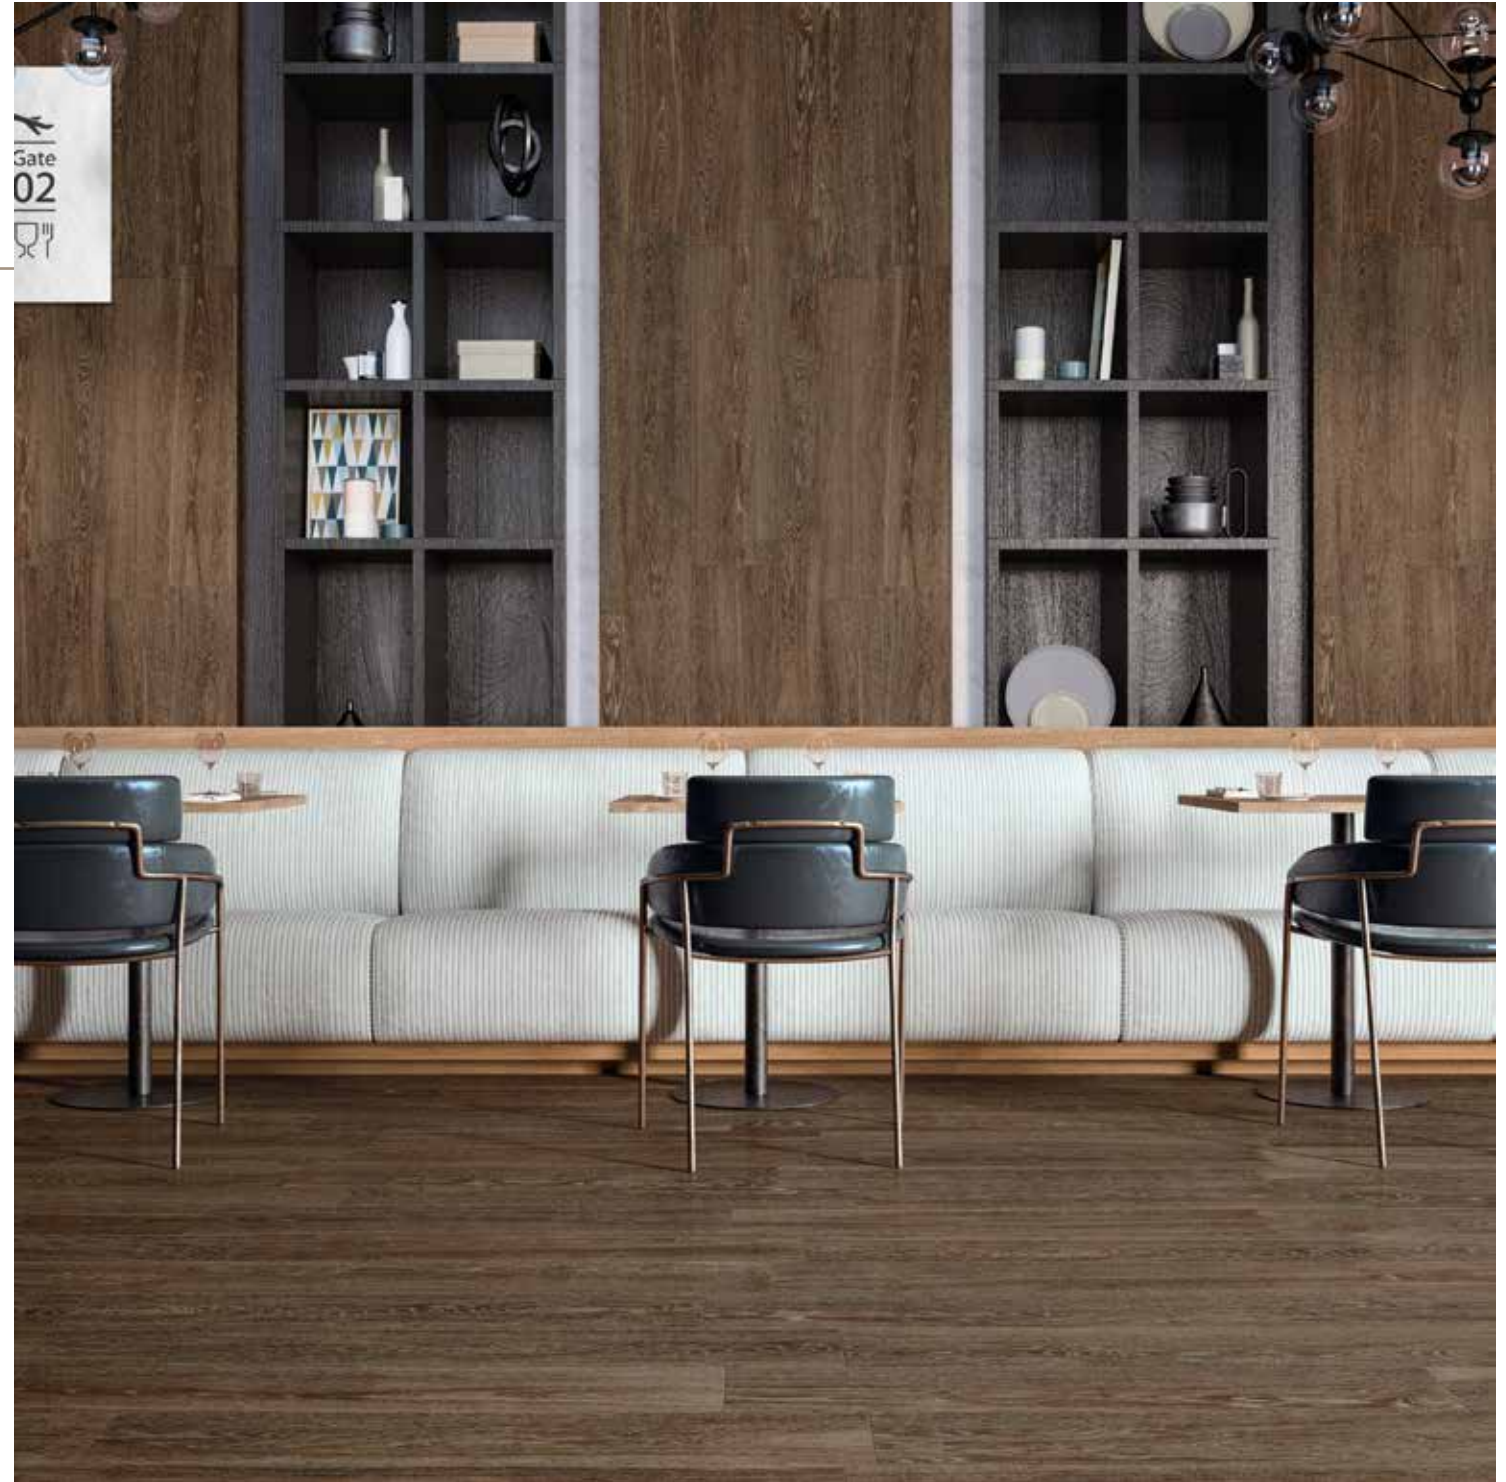

PROJECT

FLOOR DESIGN

Spirit Sober Chestnut - 8"x40"

Vision Dove - 24"x24"

WALL DESIGN

Spirit Sober Chestnut - 8"x40"

Vision Dove - 24"x24"