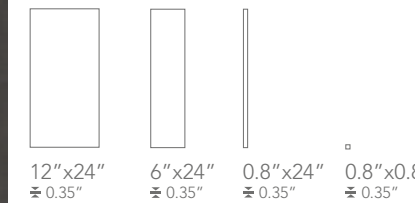

Available sizes