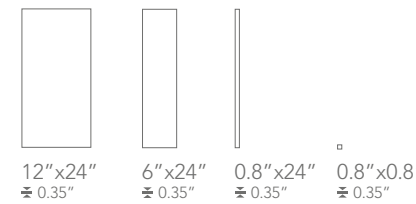

Available sizes