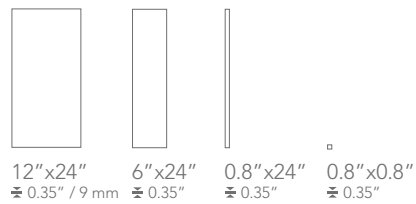

Available sizes