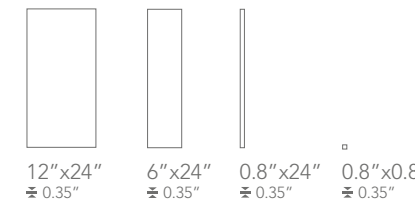

SILVER WOOL

Available sizes

Color shading

GREY MERINO

Available sizes

Color shading

DARK SILK

Color Shading