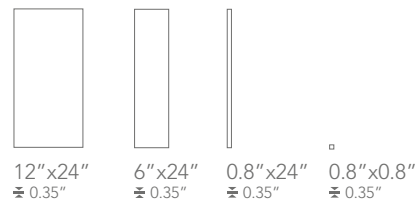

WATER PROOF
doesn't absorb

FIRE PROOF
doesn't burn or smoke

WHITE COTTON

Available sizes

Color shading

IVORY LINE

Available sizes

Color shading