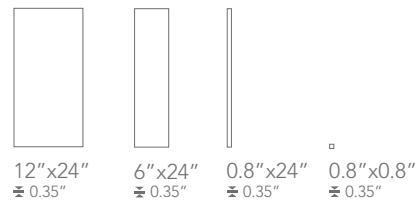

Available sizes