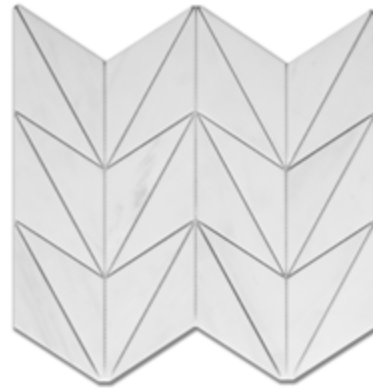

Fino Thassos (Combed)

Fino Tulip Black (Combed)

Plia Dolomite (H)