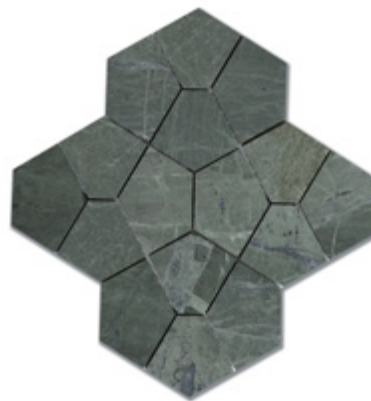

Poli Ash Gray (Combed)

Poli Calacatta (H)

Poli Dolomite (H)

Poli Lilac (H)

Poli Moss Green (H)

Poli Thassos (Combed)

Poli Tulip Black (Combed)

## CONVERSION CHART

PROFILE	SIZE
Fino	7.87" x 9.29" = 0.508 sqft
Plia	11.14" x 12.56" = 0.972 sqft
Poli	11.10" x 12" = 0.925 sqft