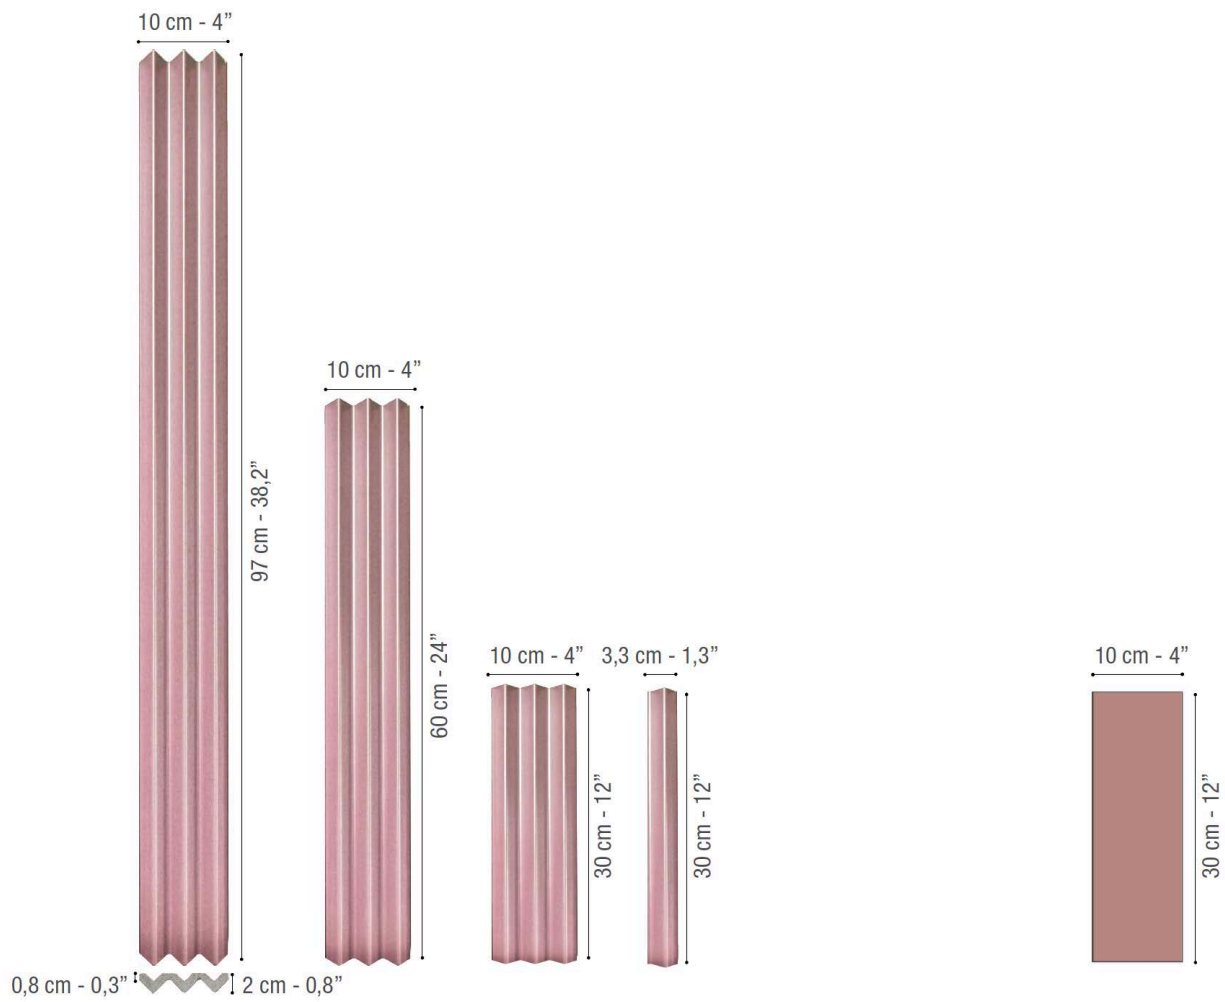

Olivia Scuro

Rosso

Bleu

Crocus Scuro

Menta Scuro

Cedro Scuro

SIZING

AVAILABLE SIZES

TECHNICAL INFORMATION

TYPE: GLAZED TERRACOTTA

ORIGIN: ITALY

EDGE: EXTRUDED, PRESSED

THICKNESS: 10MM

LOOK: 3D, COTTO

SHADE VARIATION: V1 - UNIFORM VARIATION

SURFACE ABRASION: N/A