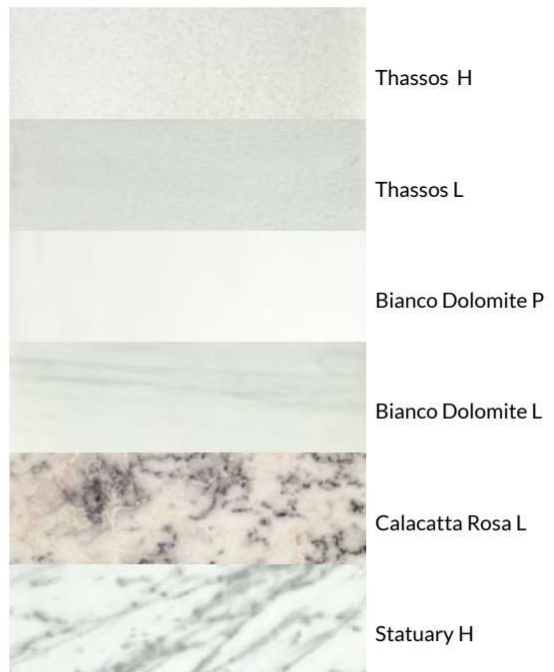

Black Woodgrain

Breccia Grey

Basalt

Negro Marquina

Zebrino

Marmara

White Woodgrain

Royal Woodgrain

Emerald

Lagos Grey

Blue Celeste

Blue Macuba

Bardiglio

swatch book & 3"x3" samples available upon request

CURATED BLENDS

BLACK

BROWN

GREEN

CREAM

WHITE

GREY

PINK

PURPLE

CONTACT INFORMATION: