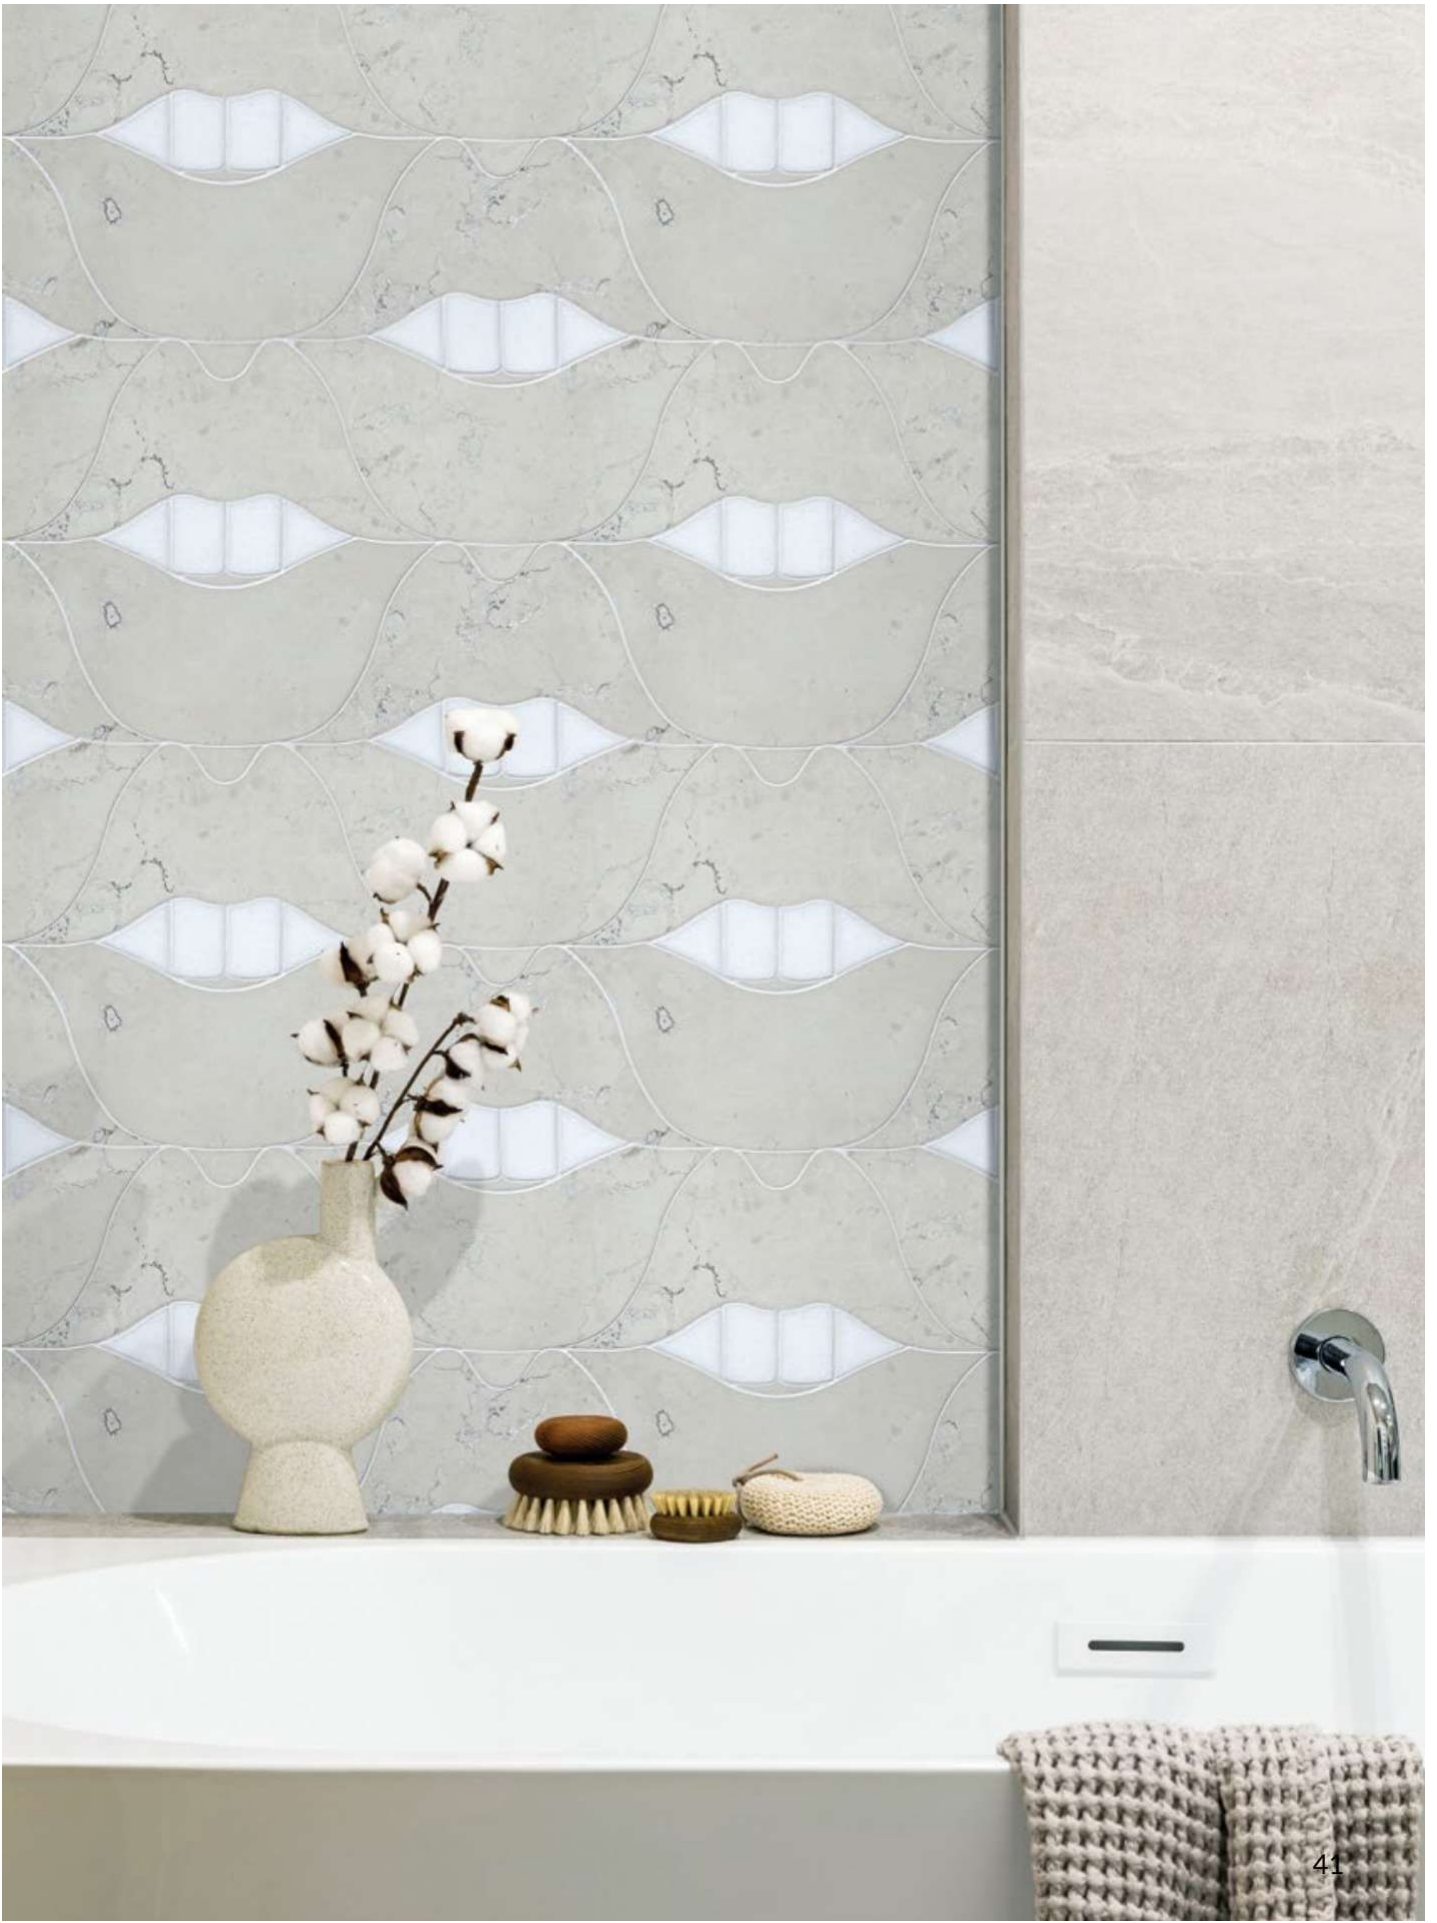

GREEN

Emerald L, Emerald H & Thassos

CREAM

Bianco Antique H & Thassos H

SMILE

UNIT
13 15/16" x 10 1/4"

UNIT YIELD
0.99 sqft

WHITE