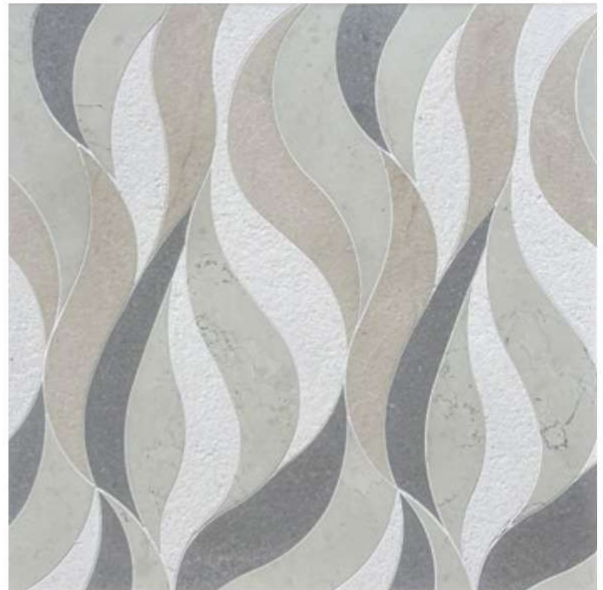

CREAM

Simena L, Bianco Antique H, Crema Marfil L & Lagos Grey L