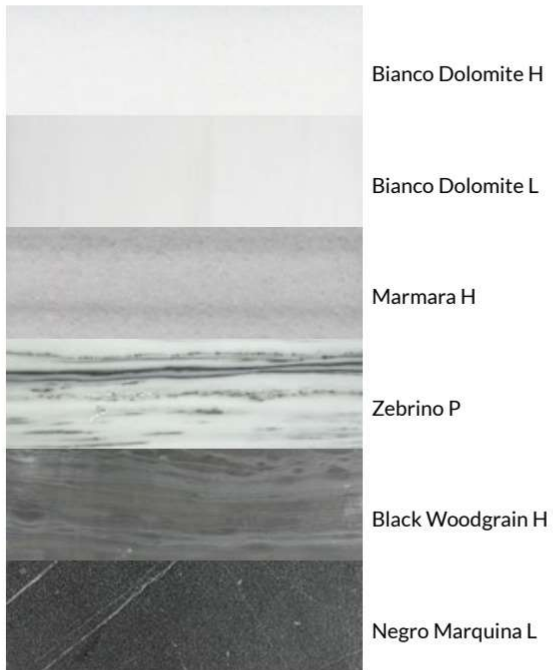

Black Woodgrain

Breccia Grey

Basalt

Negro Marquina

Zebrino

Marmara

White Woodgrain

Royal Woodgrain

Giallo

Crema Marfil

Rose Cream

Rosa Norwegian

Rojo

Bianco Antique

Ming Green

Verde

Emerald

Lagos Grey

Blue Celeste

Blue Macuba

Bardiglio

swatch book & 3"x3" samples available upon request

CURATED BLENDS

BLACK

BROWN

GREEN

CREAM

WHITE

GREY

PINK

PURPLE

CONTACT INFORMATION: