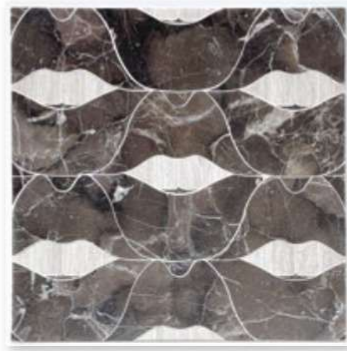

Saint Laurent L & White Woodgrain H

GREEN