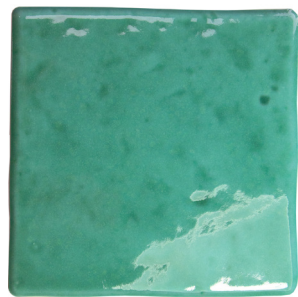

MERIBA Sand, Rust 4x8

MERIBA Cotto 8x8, 4x4, Turques 4x4

MERIBA Teal 4x4, Rust 8x8, 4x8

COLORS

Sand

Cotto

Rust

White

Turques

Teal

Olive

Indigo

Honey

LAYOUT OPTIONS

MERIBA 4x8 - 66.7%
MERIBA 4x4 - 33.3%

MERIBA 8x8 - 50%
MERIBA 4x8 - 50%

M= Matte

Lead times & product availability subject to change. Please contact an Architessa rep for lead times, samples, and availability.

DESCRIPTION

MERIBA is a unique Terracota look. Organic looking pieces of art inspired by nature and the authenticity of the impact of time, given by the character of aging gracefully. Given its innovative dual finish of smooth touch and outstanding slip resistance, it can be used indoors and outdoors. Fresh and colorful designs, for a distinctive way of thinking.

TECHNICAL INFORMATION

TYPE: GLAZED PORCELAIN
 ORIGIN: SPAIN
 EDGE: PRESSED
 THICKNESS: 10MM
 LOOK: TERRACOTTA
 SHADE VARIATION: V4 - SUBSTANTIAL VARIATION
 SURFACE ABRASION: 5 (WHITE GLOSS), 3 (SAND, COTTO), 2 (RUST, TURQUOISE, OLIVE GLOSS, TEAL, INDIGO, HONEY)