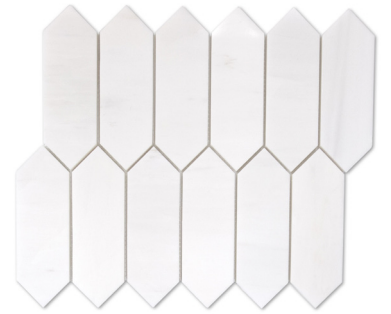

Cirrus Polished Parquet Small

Frost and Cirrus Polished Matrix

Frost w/ Reef Dot Honed Large Basketweave

Jet Stream Polished Parquet Small

Frost Picket Polished

MOSAICS

Calacatta Gris Polished
Large Arabesque Mosaic

Cirrus, Frost And Taurus Polished
Passion Flower Mosaic

Terra Blue and Frost Polished
Triquetra Mosaic

Monument and Coffee Sequoia
Polished Sardinia Mosaic

AVAILABLE SIZES

	WALL								
	6x6 Small Parquet	9x9 Large Arabesque	10.3x11.7 Flower	10.8x10.8 Triqueta	11.3x13 Sardina	12x12 Large Parquet	12x12 Matrix	11x12 Picket	12x12 Large Basketweave
Calcatta Gris		P							
Cirrus	P					P			
Cirrus, Frost And Taurus			P						
Terra Blue And Frost				P					
Frost								P	
Frost and Cirrus							P		
Frost w/ Reef									H
Jet Stream	P								
Monument & Coffee Sequoia					P				

P= Polished, H= Honed

Lead times & product availability subject to change. Please contact an Architessa rep for lead times, samples, and availability.

DESCRIPTION

LYRIC is a collection of waterjet-cut natural stone mosaics with accents of white marble present in each design. This collection features intricate patterns and shapes of natural stone, with endless options for layout. LYRIC appeals to both classic and contemporary design with it's timeless design. These decorative stone mosaics are a great way to add a touch of uniqueness to a wall or backsplash all while elevating the space with complex patterns.