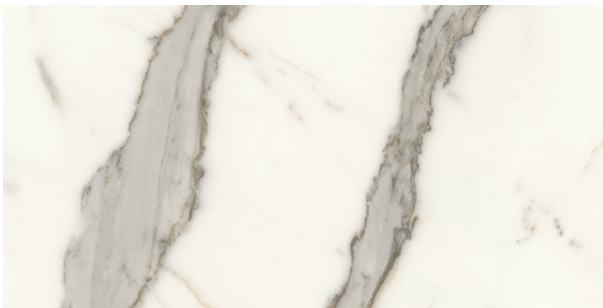

LIBRETTO

Porcelain

 ARCHITESSA

LIBRETTO Adagio White 24x48, 48x110

LIBRETTO Crescendo Blue 48x48, 3x12 Hexagon Mosaic, 48x110 Bookmatch

LIBRETTO Aria Gold 48x48

COLORS

Adagio White

Forte White

Capriccio Grey

Crescendo Blue

Aria Gold

Symphony Red

BOOKMATCH SLABS

Forte White
Slab A

Slab B

Capriccio Grey
Slab A

Slab B

Crescendo Blue
Slab A

Slab B

Aria Gold
Slab A

Slab B

Symphony Red
Slab A

Slab B

M= Matte, P= Polished

Lead times & product availability subject to change. Please contact an Architessa rep for lead times, samples, and availability.

DESCRIPTION

LIBRETTO composes a symphony of striking colors and evasive veining onto durable porcelain tile. Designed to enhance environments with the essence of the noblest marble, this collection inspires elegant and sophisticated atmospheres. Comprised of 6 exquisite marble looks, LIBRETTO also features large format tile sizes: 48" x48" and 48" x110," with the latter offering a stunning bookmatch slab option. Large format tiles and porcelain slabs are excellent at creating seamless, modern rooms.