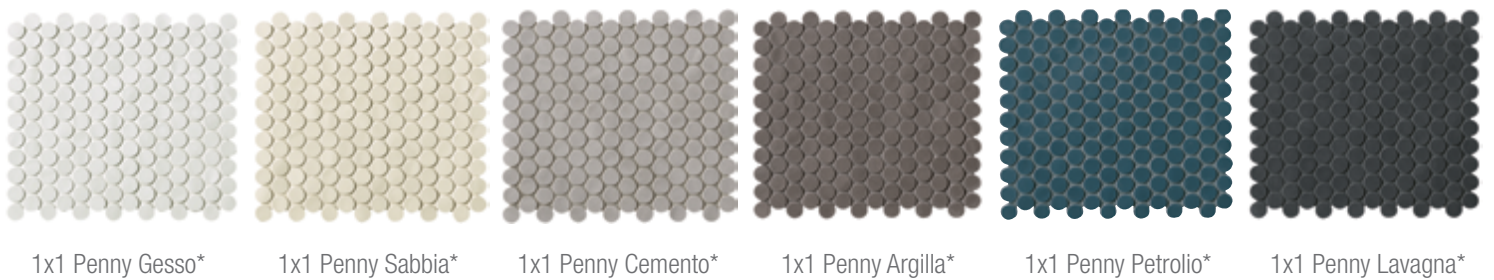

COLOR

WALL DECO

MOSAICS

TRIM

Quarter Round Available in all Colors

* Stocked Sizes