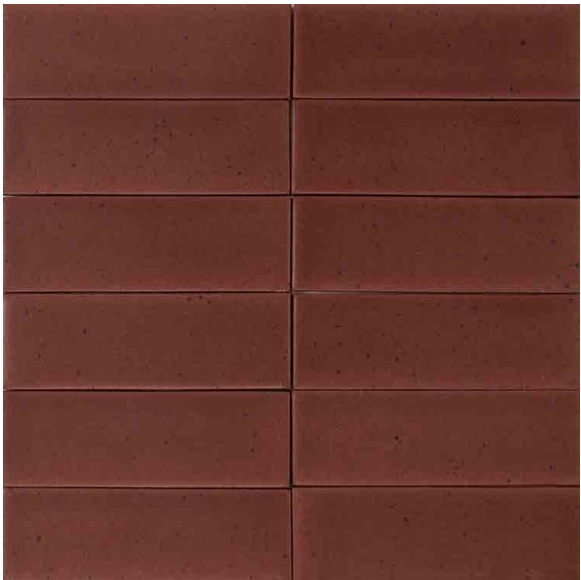

Denim

Storm

Surf

Basalt

# KAT + ROGER GLAZES

Birch

Coral

Dune

Sunbeam

Poppy

Redwood

GLAZES

Birch

Denim

Surf

Storm

Basalt

Dune

Coral

Sunbeam