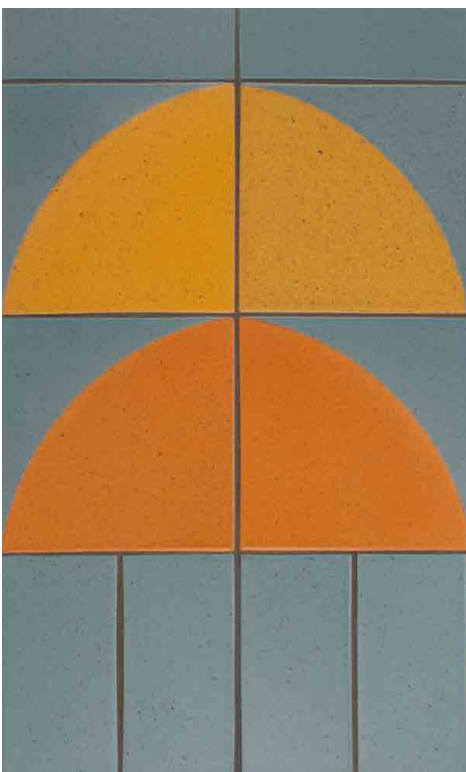

(Surf, Sunbeam, Poppy)