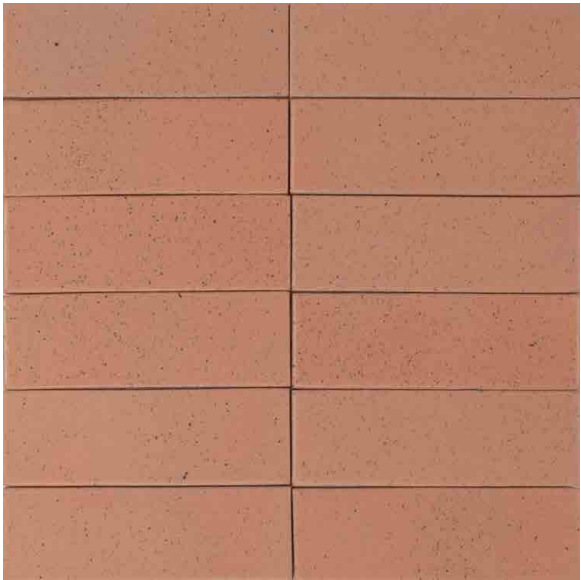

KAT + ROGER GLAZES

Coral