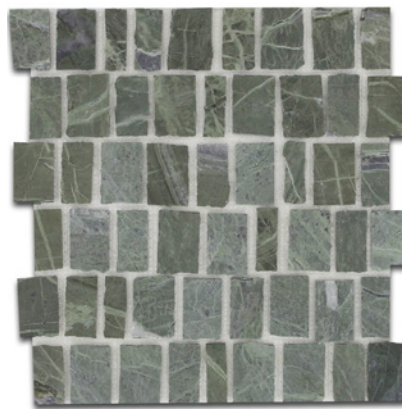

KALIP
Stone

 ARCHITESSA

COLORS

Bianco Venato Dolomite

Vanilla

Carrara

Calacatta Viola

Teos Green

Taurus Black

AVAILABLE SIZES

HANDCUT MOSAIC

AVAILABLE SIZES	HANDCUT MOSAIC
Bianco Venato Dolomite	H
Calacatta Viola	H
Carrara	H
Taurus Black	H
Teos Green	H
Vanilla	H

H= Honed

Lead times & product availability subject to change. Please contact an Architessa rep for lead times, samples, and availability.

DESCRIPTION

KALIP is an exquisite collection of hand-cut, honed natural stone mosaics that bring the timeless allure of marble into your space. Celebrate the beauty of imperfection with KALIP's unique irregularities in size, adding character and charm to any application. Each piece is available in a palette of six captivating colors, which radiates rustic charm, transforming your environment with a touch of elegance. Perfect for those seeking to infuse their projects with the natural beauty and luxury of marble mosaic.

TECHNICAL INFORMATION

TYPE: NATURAL STONE

ORIGIN: TURKEY

EDGE: CUT TO SIZE; TUMBLED

THICKNESS: 9.5MM

LOOK: MARBLE

SHADE VARIATION: V2 - SLIGHT VARIATION

SURFACE ABRASION: N/A