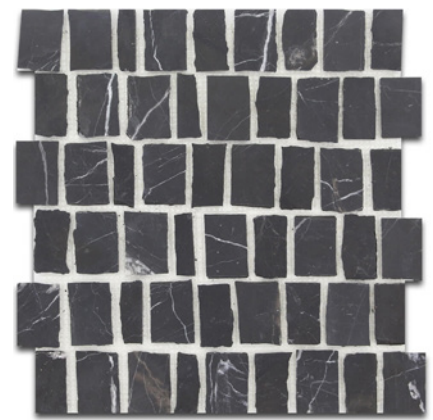

KALIP
Stone

 ARCHITESSA

COLORS

Bianco Venato Dolomite

Vanilla

Carrara

Calacatta Viola

Teos Green

Taurus Black

AVAILABLE SIZES

HANDCUT MOSAIC

AVAILABLE SIZES	HANDCUT MOSAIC
Bianco Venato Dolomite	H
Calacatta Viola	H
Carrara	H
Taurus Black	H
Teos Green	H
Vanilla	H

H= Honed

Lead times & product availability subject to change. Please contact an Architessa rep for lead times, samples, and availability.

DESCRIPTION

KALIP is an exquisite collection of hand-cut, honed natural stone mosaics that bring the timeless allure of marble into your space. Celebrate the beauty of imperfection with KALIP's unique irregularities in size, adding character and charm to any application. Each piece is available in a palette of six captivating colors, which radiates rustic charm, transforming your environment with a touch of elegance. Perfect for those seeking to infuse their projects with the natural beauty and luxury of marble mosaic.

TECHNICAL INFORMATION

TYPE: NATURAL STONE

ORIGIN: TURKEY

EDGE: CUT TO SIZE; TUMBLED

THICKNESS: 9.5MM

LOOK: MARBLE

SHADE VARIATION: V2 - SLIGHT VARIATION

SURFACE ABRASION: N/A