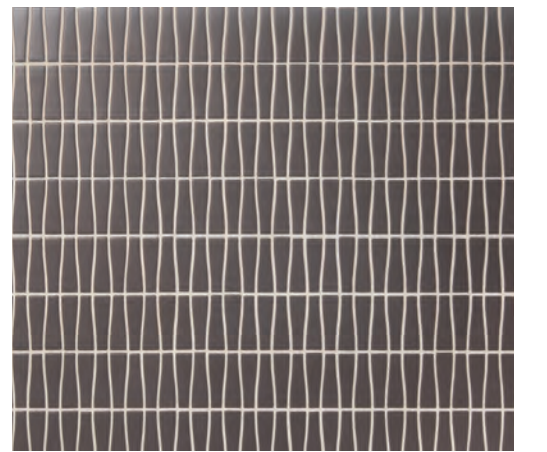

SHIMMIE | BREAKTHROUGH
5/8 x 1 7/8 (MESH MOUNTED)