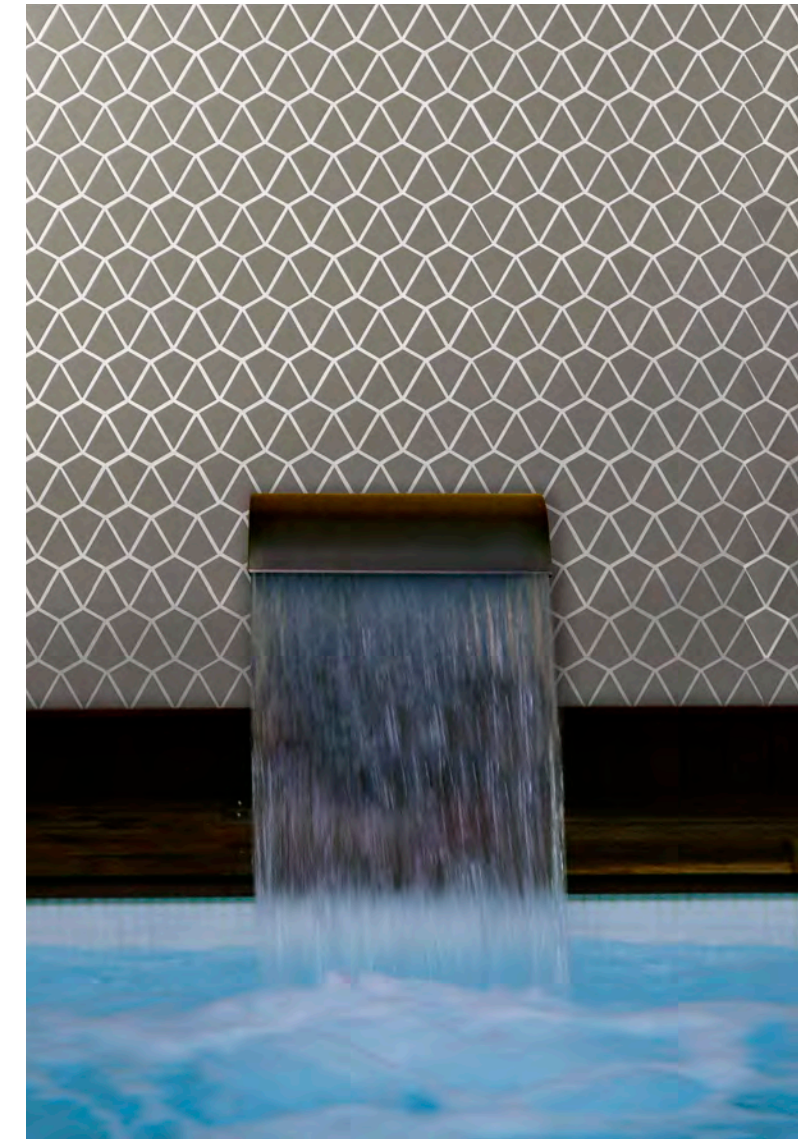

(FACING): CLOCKWISE: DISCO IN INFERNO,
PERSUASION IN BRONX,
JIVE IN UPTOWN