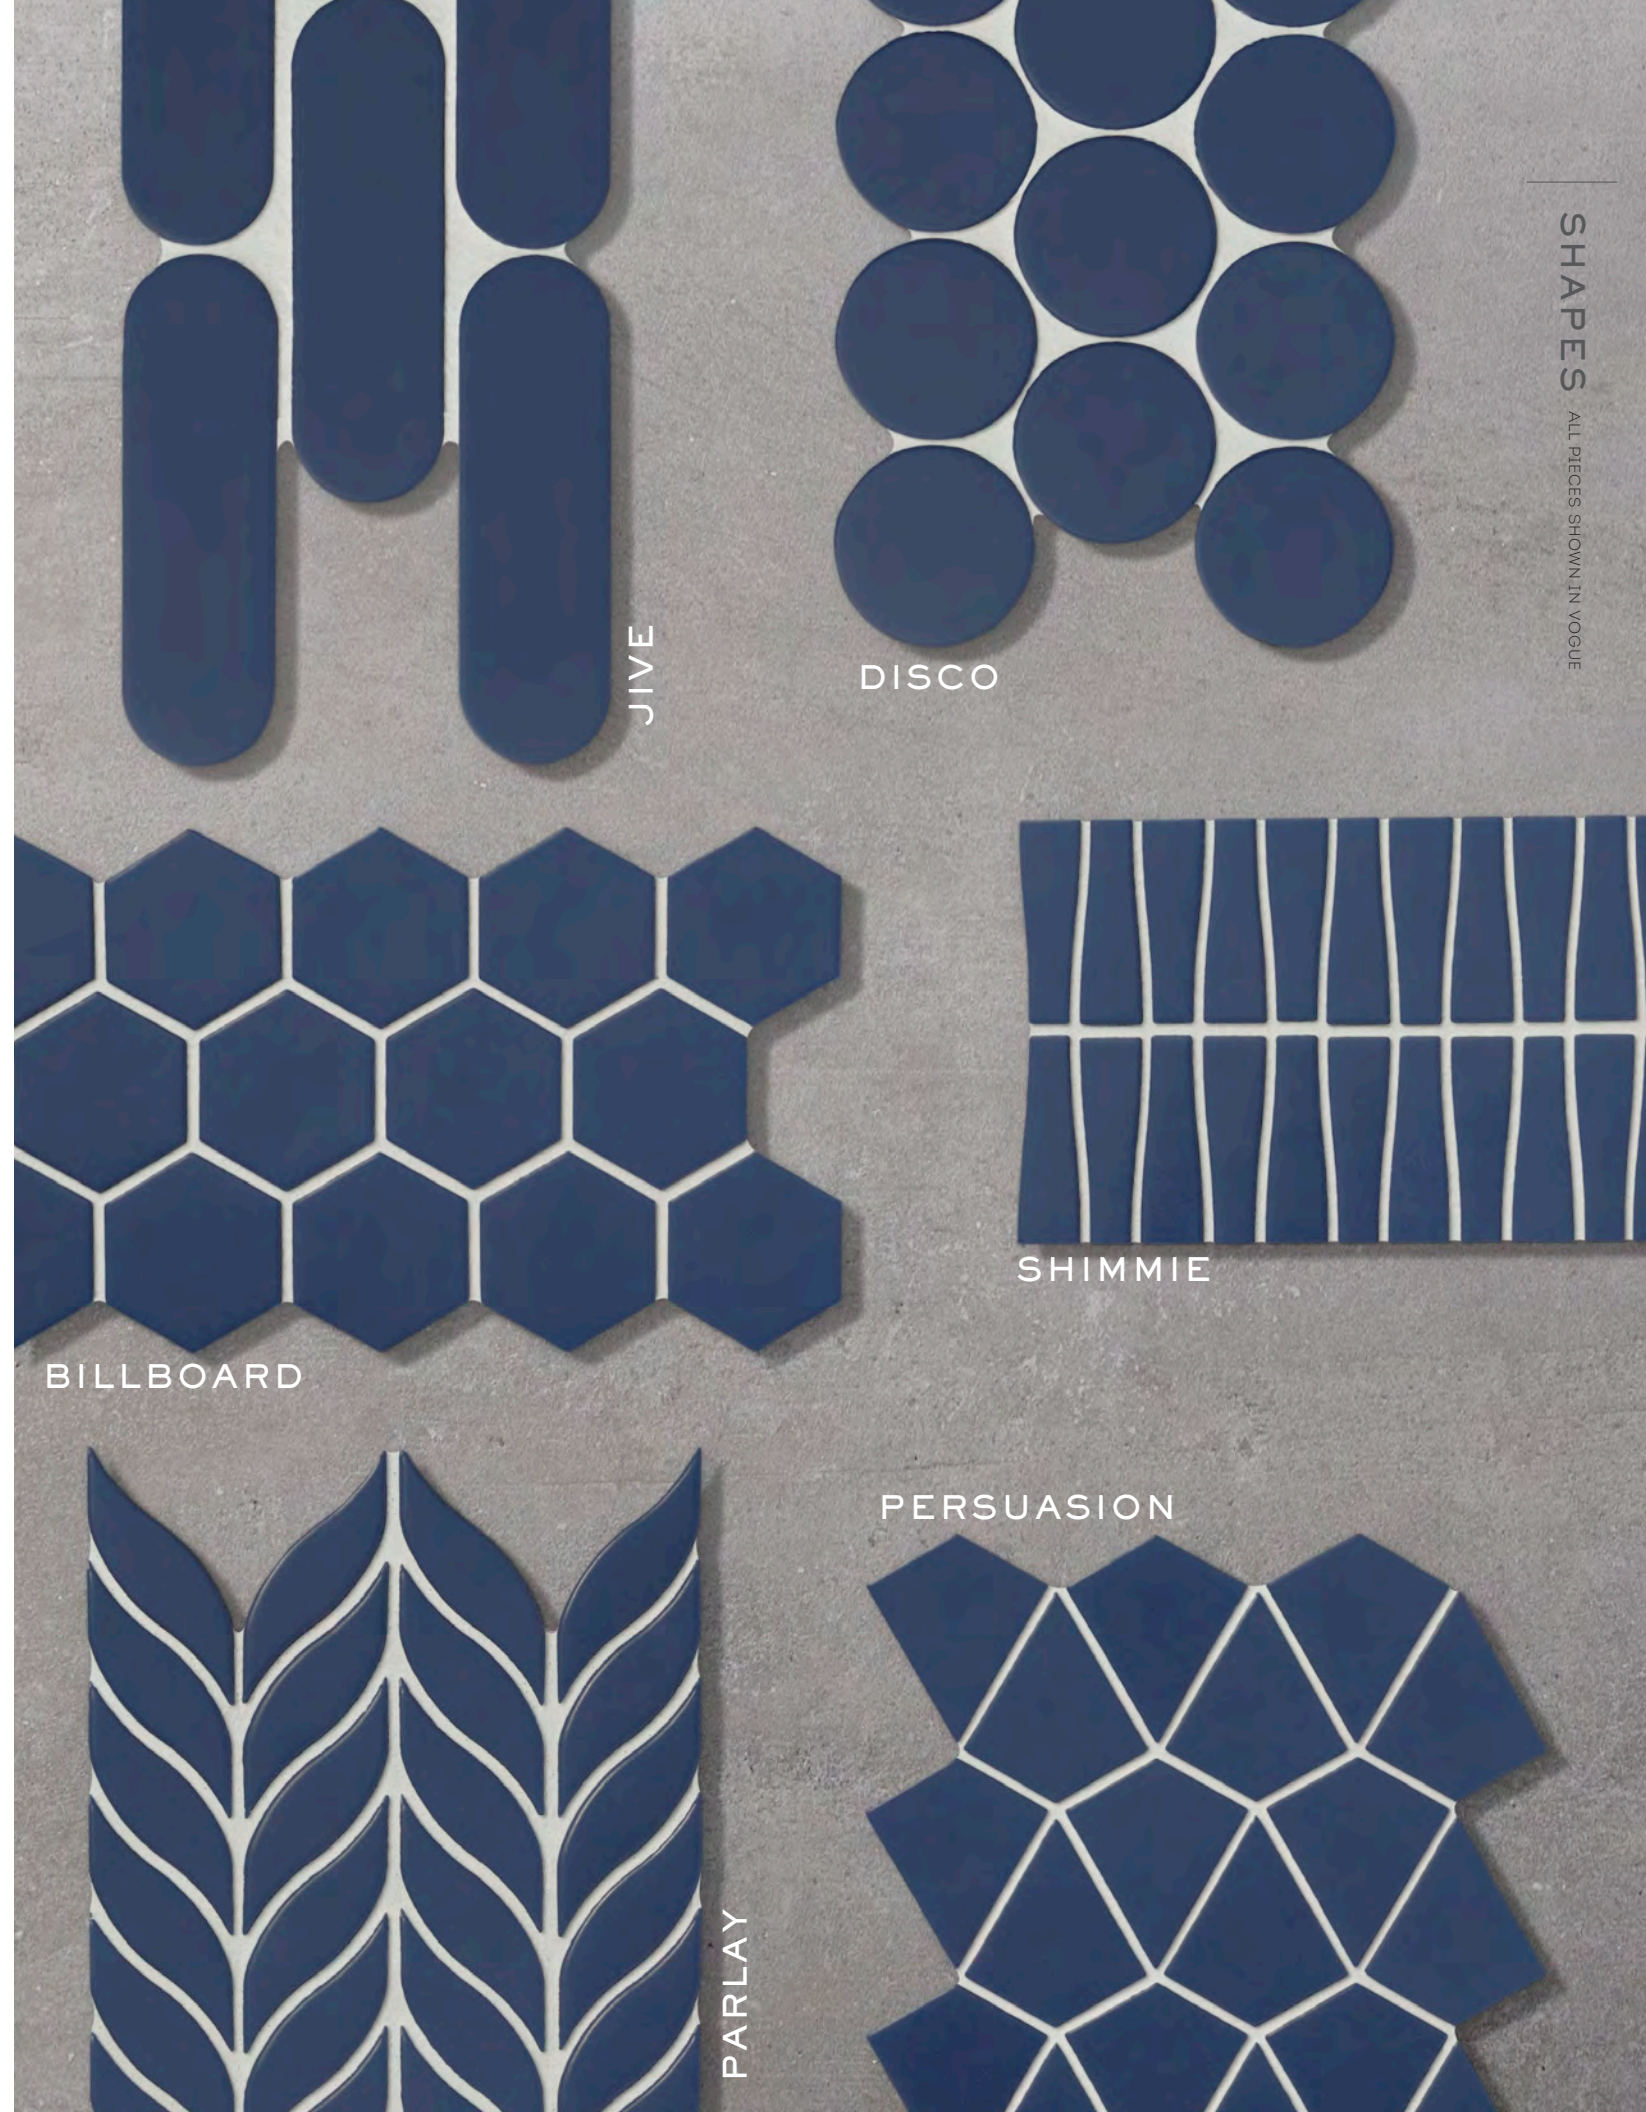

HUSTLE

JIVE

DISCO

BILLBOARD

SHIMMIE

PERSUASION

PARLAY