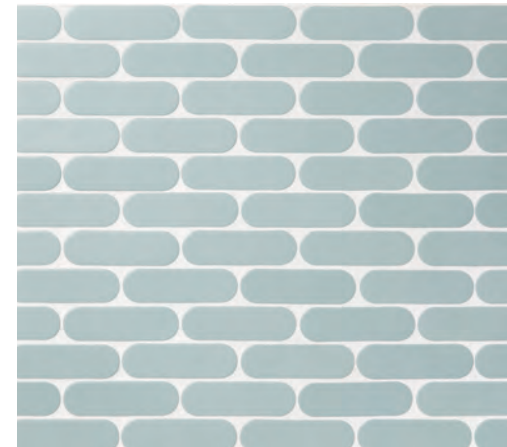

JIVE | SOUL CITY
3 7/8 x 1 1/8 (MESH MOUNTED)