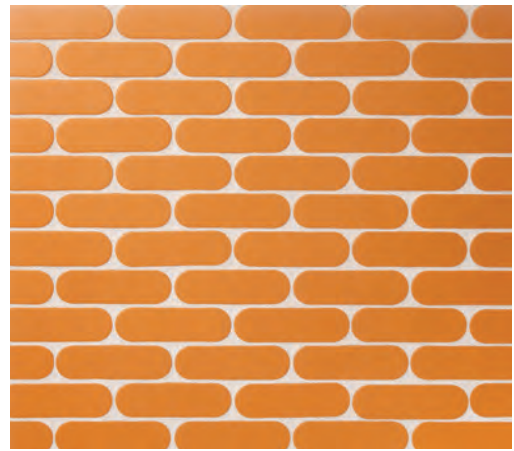

JIVE | FANDANGO
3 7/8 x 1 1/8 (MESH MOUNTED)