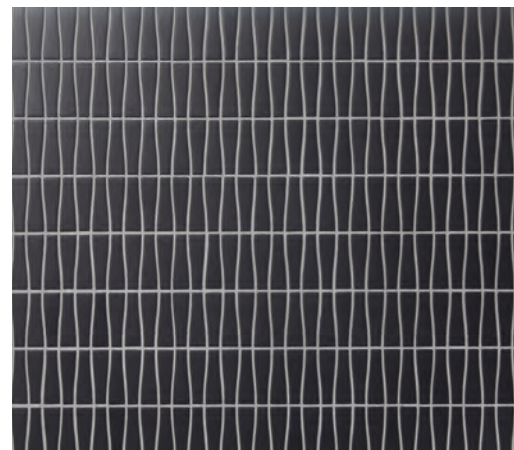

SHIMMIE | NIGHT FEVER
5/8 x 1 7/8 (MESH MOUNTED)