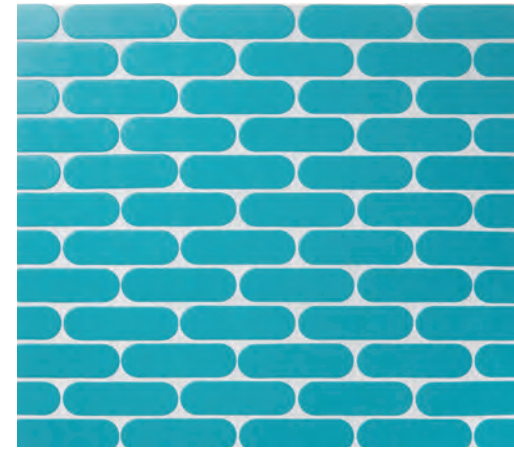

JIVE | JETSETTER
3 7/8 x 1 1/8 (MESH MOUNTED)