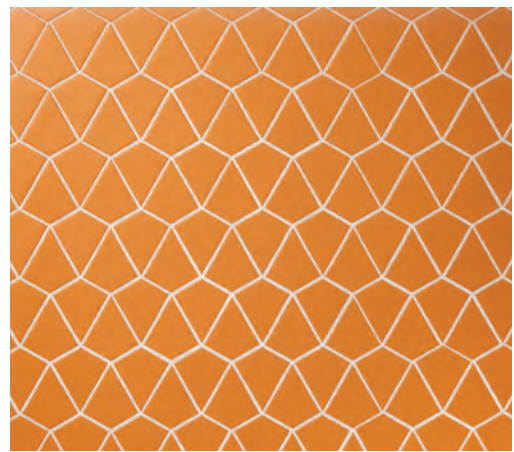

# FANDANGO

BILLBOARD | FANDANGO  
1 7/8 HEX (MESH MOUNTED)

DISCO | FANDANGO  
1 7/8 DIAMETER (MESH MOUNTED)

JIVE | FANDANGO  
3 7/8 x 1 1/8 (MESH MOUNTED)

PARLAY | FANDANGO  
2 1/4 x 5/8 (MESH MOUNTED)

PERSUASION | FANDANGO  
1 7/8 x 2 1/8 (MESH MOUNTED)