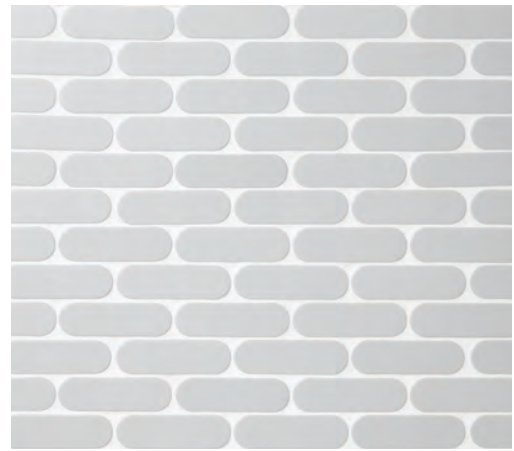

# MINDSET

BILLBOARD | MINDSET  
1 7/8 HEX (MESH MOUNTED)

DISCO | MINDSET  
1 7/8 DIAMETER (MESH MOUNTED)

JIVE | MINDSET  
3 7/8 x 1 1/8 (MESH MOUNTED)

PARLAY | MINDSET  
2 1/4 x 5/8 (MESH MOUNTED)

PERSUASION | MINDSET  
1 7/8 x 2 1/8 (MESH MOUNTED)