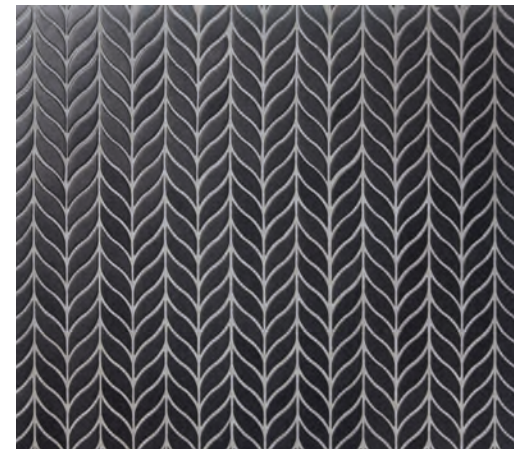

# NIGHT FEVER

BILLBOARD | NIGHT FEVER  
1 7/8 HEX (MESH MOUNTED)

DISCO | NIGHT FEVER  
1 7/8 DIAMETER (MESH MOUNTED)

JIVE | NIGHT FEVER  
3 7/8 x 1 1/8 (MESH MOUNTED)

PARLAY | NIGHT FEVER  
1 7/8 x 1 1/8 (MESH MOUNTED)