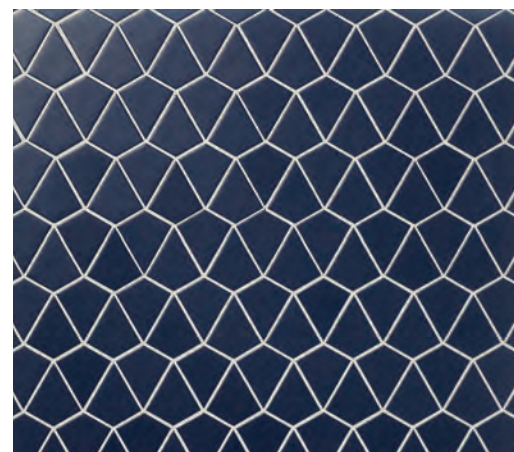

PERSUASION | VOGUE
1 7/8 x 2 1/8 (MESH MOUNTED)