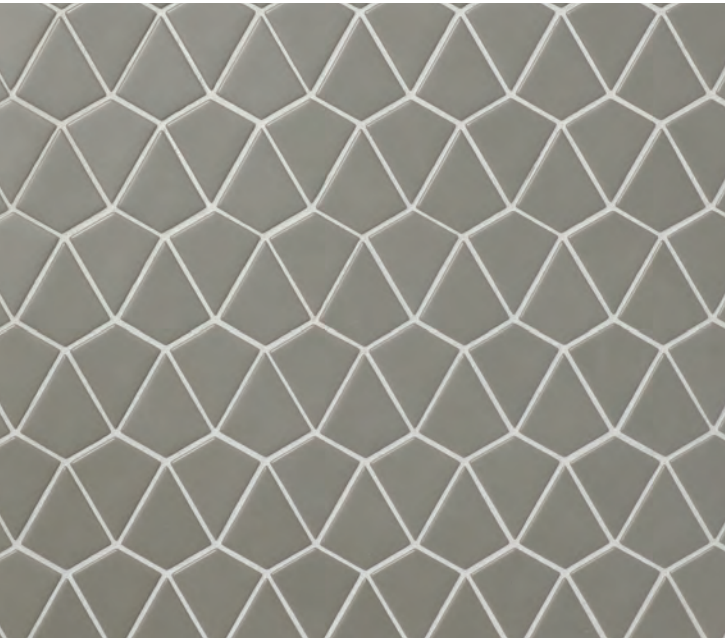

With Hustle, anything goes. When colors and shapes ranging from traditional to modern are fused with high durability, the design options are boundless. Find your rhythm.

AT-A-GLANCE

- 14 COLORS
- 6 SHAPES
- MESH MOUNTED
- QUICKSHIP

APPLICATIONS

- RESIDENTIAL WALLS AND FLOORS*
- COMMERCIAL WALLS
- FIREPLACE SURROUNDS AND COOKTOP AREAS (TEMPERATURE MUST NOT EXCEED 752°F)
- SHOWERS (INCLUDING STEAM)
- EXTERIORS (INCLUDING FREEZE THAW AREAS)
- POOLS AND FOUNTAINS

JUST SO YOU KNOW. . .

- Made of 98% recycled glass.
- 6mm thick.
- All sizes are mesh mounted.

For more detailed technical information, visit sonomatilemakers.com

CONTACT INFORMATION:

www.architessa.com

1.800.287.1742

For general sales inquiries: sales@architessa.com

For commercial & hospitality sample requests: samples@architessa.com

Headquarters: 1803 Research Blvd. Suite 402 Rockville, MD 20850