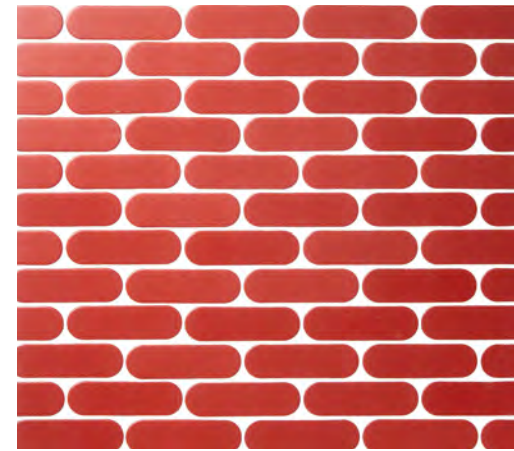

# INFERNO

BILLBOARD | INFERNO  
1 7/8 HEX (MESH MOUNTED)

DISCO | INFERNO  
1 7/8 DIAMETER (MESH MOUNTED)

JIVE | INFERNO  
3 7/8 x 1 1/8 (MESH MOUNTED)

PARLAY | INFERNO  
2 1/4 x 5/8 (MESH MOUNTED)

PERSUASION | INFERNO  
1 7/8 x 2 1/8 (MESH MOUNTED)