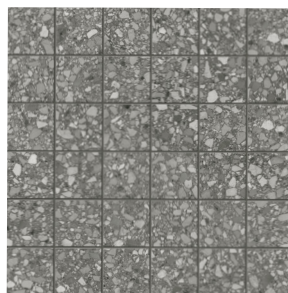

GARRISON

Porcelain

 ARCHITESSA

GARRISON Grey 2x2

GARRISON Grey 2x2

FIELD

Cream

Silver

Grey

Charcoal

FIELD

Cream - Half Hex

Cream - 2x2

Silver - Half Hex

Silver - 2x2

Grey - Half Hex

Grey - 2x2

Charcoal - Half Hex

Charcoal - 2x2

AVAILABLE SIZES

	FIELD				MOSAIC	TRIM
	32x32	12x24	12x24 Rectified	10x24 Half Hex	2x2	3x24 BN
Charcoal	M	M	M	M	M	M
Cream	M	M	M	M	M	M
Grey	M	M	M	M	M	M
Silver	M	M	M	M	M	M

DESCRIPTION

GARRISON is a classic midcentury terrazzo reinvented for contemporary spaces, in a palette of four neutral colors ideal for contemporary interiors.

INSTALLATION & MAINTENANCE

GARRISON may be installed using standard ceramic tile installation methods and materials, as recommended by the Tile Council of North America (TCNA). An Architessa sales representative will advise you on general installation questions.