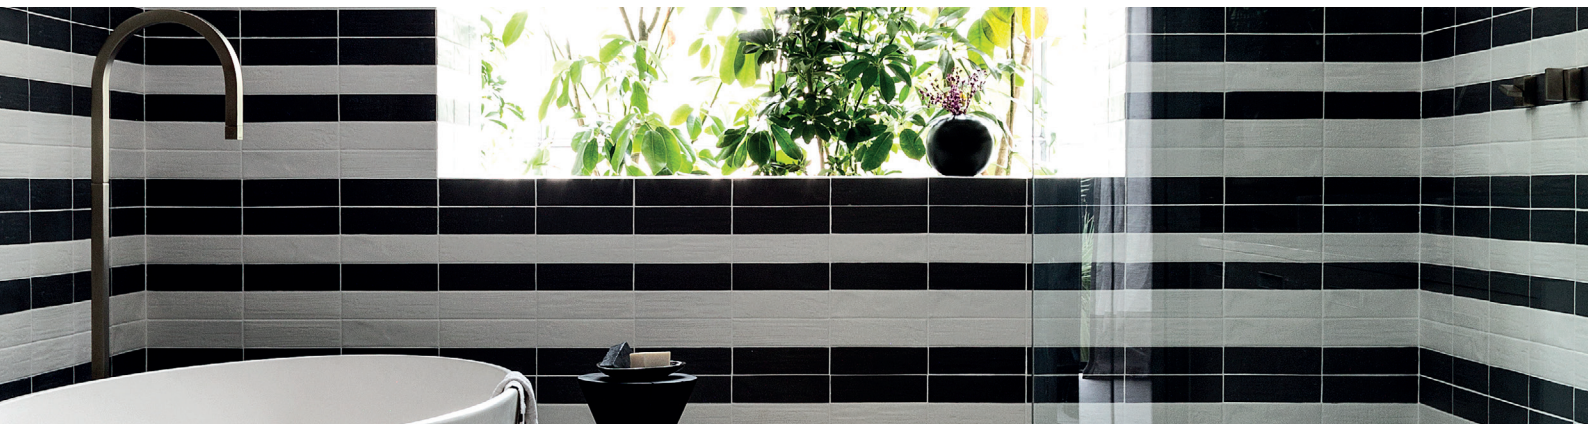

GAMUT

Ceramic

ARCHITESSA

an Architectural Ceramics brand

TECH DATA

Freeze Resistant	Shade Variation	Color Body	Water Absorption	Stain Resistant	DCOF AcuTest	Chemical Resistant	Mohs Hardness
N/A	V1	N/A	≤3%	Resistant	N/A	Resistant	5

Application	Residential	Commercial	Industrial
Floors			
Wall & Backsplash	√	√	√
Counters			

FORMATS

3x9