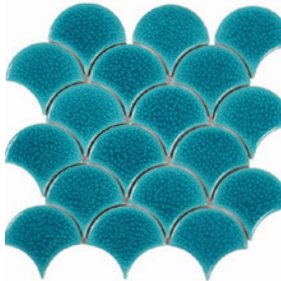

FANFARE

Porcelain

 ARCHITESSA

FANFARE Blue Marine Stack

FANFARE Snow Stack

FANFARE Star White 11.5x12

FANFARE Star White 11.5x12

FANFARE Triangle Lagoon 1,625x1,625

FANFARE Diamond 3D Glossy 3.9x4.5

MOSAIC

Star White
(11.5x12 - .94 SF/SHEET)

Triangle White
(10.2x12 - .97 SF/SHEET)

Triangle Lagoon
(10.2x12 - .97 SF/SHEET)

Circle White
(12x10.4 - .86 SF/SHEET)

Circle Aqua
(12x10.4 - .86 SF/SHEET)

Circle Ocean
(12x10.4 - .86 SF/SHEET)

Scallop White
(12x11.6 - .96 SF/SHEET)

Scallop Aqua
(12x11.6 - .96 SF/SHEET)

Scallop Cobalt
(12x11.6 - .96 SF/SHEET)

Herringbone White
(11.4x12.2 - .84 SF/SHEET)

MOSAIC

Stack Snow
(0.78x5.68 - 0.95 SF/SHEET)

Stack White
(0.78x5.68 - 0.95 SF/SHEET)

Stack Ash
(0.78x5.68 - 0.95 SF/SHEET)

Stack Green
(0.78x5.68 - 0.95 SF/SHEET)

Stack Blue Marine
(0.78x5.68 - 0.95 SF/SHEET)

Stack Black
(0.78x5.68 - 0.95 SF/SHEET)