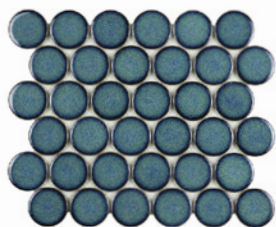

FANFARE Diamond 3D Glossy 3.9x4.5

MOSAIC

Star White
(11.5x12 - .94 SF/SHEET)

Triangle White
(10.2x12 - .97 SF/SHEET)

Triangle Lagoon
(10.2x12 - .97 SF/SHEET)

Circle White
(12x10.4 - .86 SF/SHEET)

Circle Aqua
(12x10.4 - .86 SF/SHEET)

Circle Ocean
(12x10.4 - .86 SF/SHEET)

Scallop White
(12x11.6 - .96 SF/SHEET)

Scallop Aqua
(12x11.6 - .96 SF/SHEET)

Scallop Cobalt
(12x11.6 - .96 SF/SHEET)

Herringbone White
(11.4x12.2 - .84 SF/SHEET)

MOSAIC

Stack Snow
(0.78x5.68 - 0.95 SF/SHEET)

Stack White
(0.78x5.68 - 0.95 SF/SHEET)

Stack Ash
(0.78x5.68 - 0.95 SF/SHEET)

Stack Green
(0.78x5.68 - 0.95 SF/SHEET)

Stack Blue Marine
(0.78x5.68 - 0.95 SF/SHEET)

Stack Black
(0.78x5.68 - 0.95 SF/SHEET)

TECHNICAL INFORMATION

TYPE: COLOR BODY PORCELAIN

ORIGIN: JAPAN

EDGE: PRESSED

THICKNESS: 5-12MM

LOOK: HANDMADE, MONOCHROMATIC

SHADE VARIATION: 1 - UNIFORM (STAR, HERRINGBONE, DIAMOND 3D), 2 - SLIGHT (SCALLOP), 3 - MODERATE (TRIANGLE, STACK, CIRCLE)