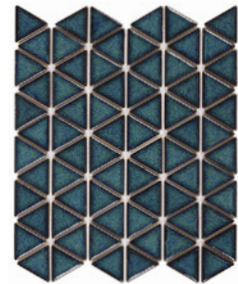

FANFARE

Porcelain

 ARCHITESSA

FANFARE Blue Marine Stack

FANFARE Snow Stack

FANFARE Star White 11.5x12

FANFARE Star White 11.5x12

FANFARE Triangle Lagoon 1,625x1,625

FANFARE Diamond 3D Glossy 3.9x4.5

MOSAIC

Star White
(11.5x12 - .94 SF/SHEET)

Triangle White
(10.2x12 - .97 SF/SHEET)

Triangle Lagoon
(10.2x12 - .97 SF/SHEET)

Circle White
(12x10.4 - .86 SF/SHEET)

Circle Aqua
(12x10.4 - .86 SF/SHEET)

Circle Ocean
(12x10.4 - .86 SF/SHEET)

Scallop White
(12x11.6 - .96 SF/SHEET)

Scallop Aqua
(12x11.6 - .96 SF/SHEET)

Scallop Cobalt
(12x11.6 - .96 SF/SHEET)

Herringbone White
(11.4x12.2 - .84 SF/SHEET)

MOSAIC

Stack Snow
(0.78x5.68 - 0.95 SF/SHEET)

Stack White
(0.78x5.68 - 0.95 SF/SHEET)

Stack Ash
(0.78x5.68 - 0.95 SF/SHEET)

Stack Green
(0.78x5.68 - 0.95 SF/SHEET)

Stack Blue Marine
(0.78x5.68 - 0.95 SF/SHEET)

Stack Black
(0.78x5.68 - 0.95 SF/SHEET)