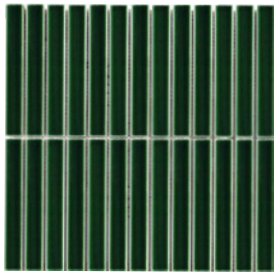

FANFARE Diamond 3D Glossy 3.9x4.5

MOSAIC

Star White
(11.5x12 - .94 SF/SHEET)

Triangle White
(10.2x12 - .97 SF/SHEET)

Triangle Lagoon
(10.2x12 - .97 SF/SHEET)

Circle White
(12x10.4 - .86 SF/SHEET)

Circle Aqua
(12x10.4 - .86 SF/SHEET)

Circle Ocean
(12x10.4 - .86 SF/SHEET)

Scallop White
(12x11.6 - .96 SF/SHEET)

Scallop Aqua
(12x11.6 - .96 SF/SHEET)

Scallop Cobalt
(12x11.6 - .96 SF/SHEET)

Herringbone White
(11.4x12.2 - .84 SF/SHEET)

MOSAIC

Stack Snow
(0.78x5.68 - 0.95 SF/SHEET)

Stack White
(0.78x5.68 - 0.95 SF/SHEET)

Stack Ash
(0.78x5.68 - 0.95 SF/SHEET)

Stack Green
(0.78x5.68 - 0.95 SF/SHEET)

Stack Blue Marine
(0.78x5.68 - 0.95 SF/SHEET)

Stack Black
(0.78x5.68 - 0.95 SF/SHEET)