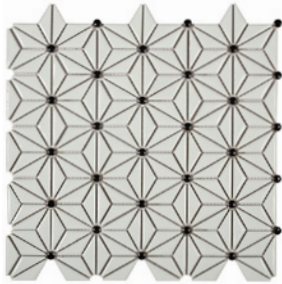

FANFARE

Porcelain

 ARCHITESSA

FANFARE Blue Marine Stack

FANFARE Snow Stack

FANFARE Star White 11.5x12

FANFARE Star White 11.5x12

FANFARE Triangle Lagoon 1,625x1,625

FANFARE Diamond 3D Glossy 3.9x4.5

MOSAIC

Star White
(11.5x12 - .94 SF/SHEET)

Triangle White
(10.2x12 - .97 SF/SHEET)

Triangle Lagoon
(10.2x12 - .97 SF/SHEET)

Circle White
(12x10.4 - .86 SF/SHEET)

Circle Aqua
(12x10.4 - .86 SF/SHEET)

TECHNICAL INFORMATION

TYPE: COLOR BODY PORCELAIN

ORIGIN: JAPAN

EDGE: PRESSED

THICKNESS: 5-12MM

LOOK: HANDMADE, MONOCHROMATIC

SHADE VARIATION: 1 - UNIFORM (STAR, HERRINGBONE, DIAMOND 3D), 2 - SLIGHT (SCALLOP), 3 - MODERATE (TRIANGLE, STACK, CIRCLE)