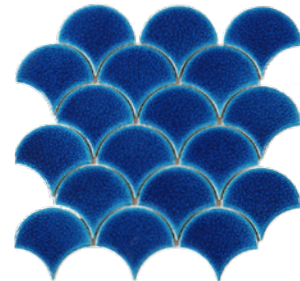

FANFARE

Porcelain

 ARCHITESSA

FANFARE Blue Marine Stack

FANFARE Snow Stack

FANFARE Star White 11.5x12

FANFARE Star White 11.5x12

FANFARE Triangle Lagoon 1,625x1,625

FANFARE Diamond 3D Glossy 3.9x4.5

MOSAIC

Star White
(11.5x12 - .94 SF/SHEET)

Triangle White
(10.2x12 - .97 SF/SHEET)

Triangle Lagoon
(10.2x12 - .97 SF/SHEET)

Circle White
(12x10.4 - .86 SF/SHEET)

Circle Aqua
(12x10.4 - .86 SF/SHEET)

Circle Ocean
(12x10.4 - .86 SF/SHEET)

Scallop White
(12x11.6 - .96 SF/SHEET)

Scallop Aqua
(12x11.6 - .96 SF/SHEET)

Scallop Cobalt
(12x11.6 - .96 SF/SHEET)

Herringbone White
(11.4x12.2 - .84 SF/SHEET)

MOSAIC

Stack Snow
(0.78x5.68 - 0.95 SF/SHEET)

Stack White
(0.78x5.68 - 0.95 SF/SHEET)

Stack Ash
(0.78x5.68 - 0.95 SF/SHEET)

Stack Green
(0.78x5.68 - 0.95 SF/SHEET)

Stack Blue Marine
(0.78x5.68 - 0.95 SF/SHEET)

Stack Black
(0.78x5.68 - 0.95 SF/SHEET)