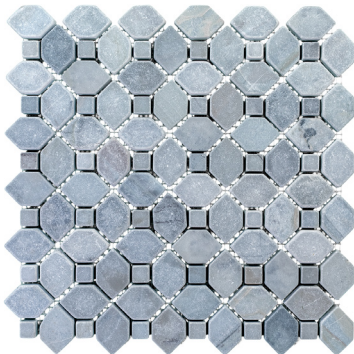

COVERLET

Stone

ARCHITESSA

MOSAIC

French Grey

Bardiglio

Alaskan Blue

Carrara

Calacatta Rome

AVAILABLE SIZES

	MOSAIC
	12x12
Alaskan Blue	Tumbled
Bardiglio	Tumbled
Calacatta Rome	Honed
East White	Honed
French Grey	Tumbled

Lead times & product availability subject to change. Please contact an Architessa rep for lead times, samples, and availability.

DESCRIPTION

Introducing COVERLET, a natural stone mosaic collection that artfully uses the timeless appeal of hexagonal patterns, crafting a design that speaks both of tradition and innovation. COVERLET offers a warm, neutral palette that infuses spaces with a traditional, welcoming ambiance. Whether gracing the backsplash of a rustic kitchen or the walls of a sophisticated bathroom, COVERLET's harmonious blend of shapes and shades creates a captivating visual experience that is both durable and distinctive.

TECHNICAL INFORMATION

TYPE: STONE
ORIGIN: EGYPT, CHINA, AND MOROCCO
EDGE: CUT TO SIZE, TUMBLED
(ALASKAN BLUE, BARDIGLIO, FRENCH GREY)
THICKNESS: 10MM
LOOK: MARBLE, PATTERN
SHADE VARIATION: V3 - MODERATE VARIATION
SURFACE ABRASION: N/A
TRAFFIC RATING: COMMERCIAL, RESIDENTIAL