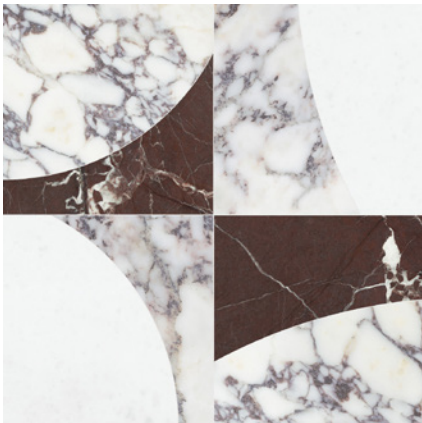

*Stocked Sizes

COLLINS Gale Monochromo

GALE

Dove*
White Marble,
Eterna Bianco, Aura Fresca

Mist*
Cosmo Lumino,
Anciano Grigio, Stark Carbon

Clay*
Anciano Grigio,
Tierra Halo, Cosmo Lumino

Monochromo*
Aqua Intenso,
Galaxia Nero, White Marble

*Stocked Sizes

COLLINS Delano Pine

COLLINS Delano Dove

DELANO

Dove*
White Marble,
Eterna Bianco, Aura Fresca

Mist*
Cosmo Lumino,
Anciano Grigio, Stark Carbon

Orchid*
White Marble,
Viola Roccia, Tuscano Rosso

Pine*
Eterna Bianco,
Diosa Verde, Galaxia Nero

*Stocked Sizes

COLLINS Beacon Burgundy

COLLINS Beacon Burgundy

BEACON

Fresca
White Marble, Aura Fresca

Grigio
Cosmo Lumino, Anciano Grigio

Burgundy
White Marble, Sereno Burgundy