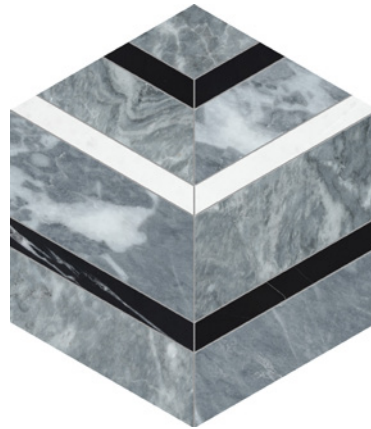

*Stocked Sizes

COLLINS Gale Monochromo

GALE

Dove*
White Marble,
Eterna Bianco, Aura Fresca

Mist*
Cosmo Lumino,
Anciano Grigio, Stark Carbon

Clay*
Anciano Grigio,
Tierra Halo, Cosmo Lumino

Monochromo*
Aqua Intenso,
Galaxia Nero, White Marble

*Stocked Sizes

COLLINS Delano Pine

COLLINS Delano Dove

DELANO

Dove*
White Marble,
Eterna Bianco, Aura Fresca

Mist*
Cosmo Lumino,
Anciano Grigio, Stark Carbon

Orchid*
White Marble,
Viola Roccia, Tuscano Rosso