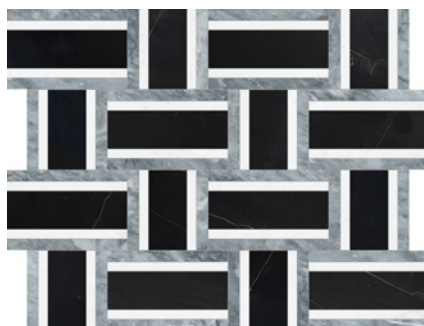

COLLINS Victor Clay

VICTOR

Dove
White Marble,
Eterna Bianco, Aura Fresca

Mist
Cosmo Lumino,
Anciano Grigio, Stark Carbon

Clay
Anciano Grigio,
Tierra Halo, Cosmo Lumino

Monochromo
Galaxia Nero,
Aqua Intenso, White Marble