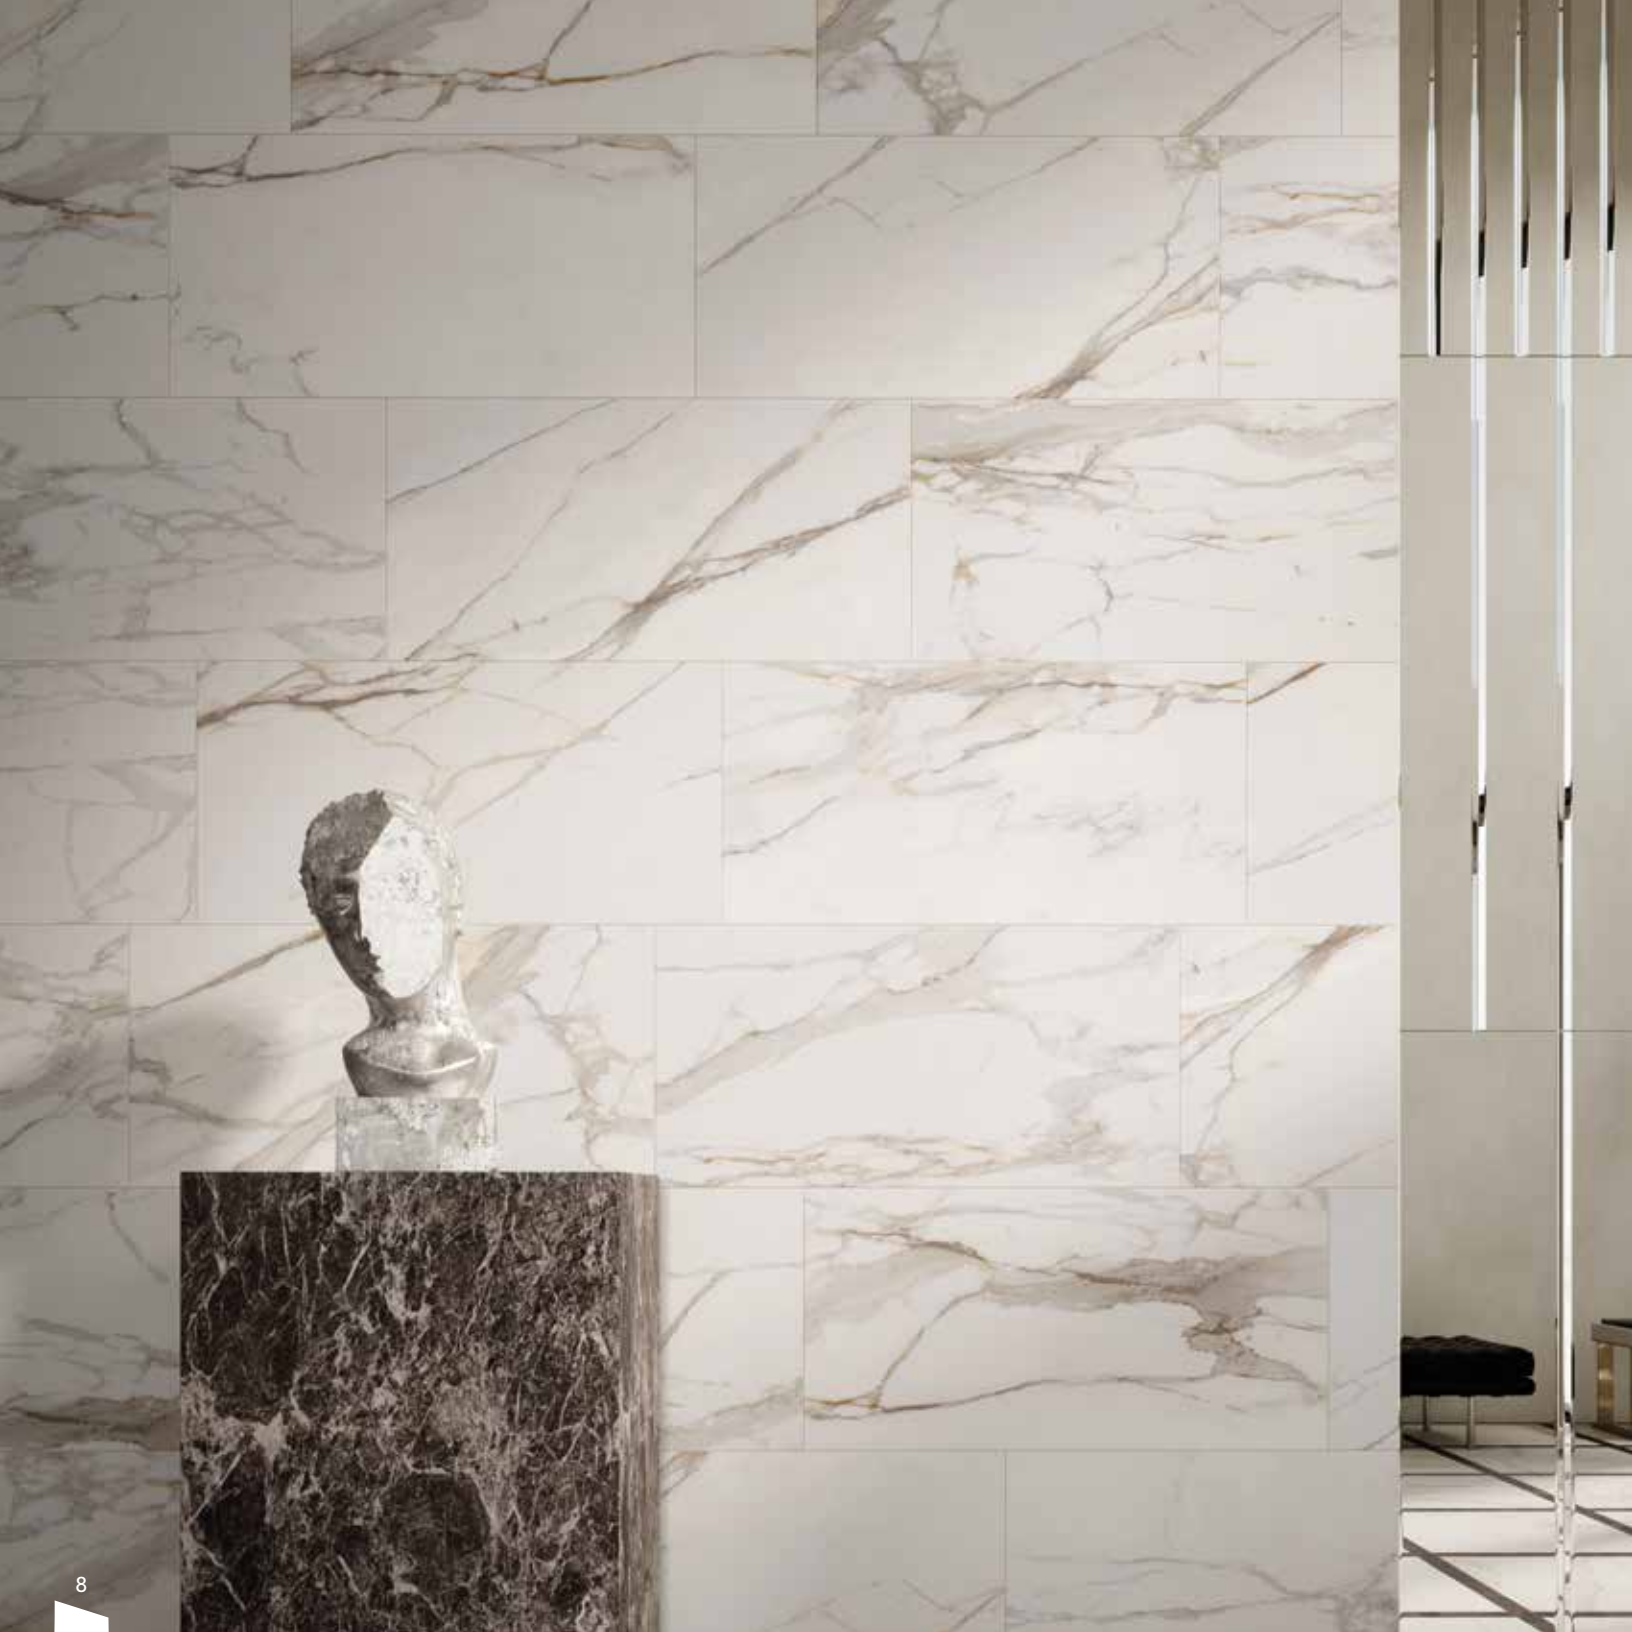

**PROJECT**

FLOOR DESIGN

Charme Calacatta Gold - 24"x24"

Charme Brown Frappuccino - 12"x24" | Mosaic C - 2"x6"

WALL DESIGN

Charme Calacatta Gold - 24"x48"

Charme Brown Frappuccino - 12"x24"

The lacunar laying pattern adds value to the pure expression and decorative spirit of marble.