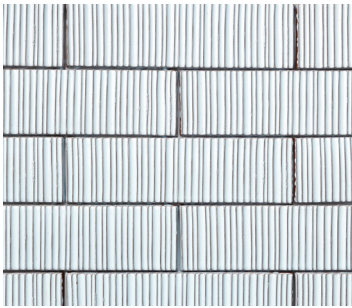

Black

STACCATO

Royal White

Sky

Brooklyn

Sage

Black

LEGATO

G= Glossy

Lead times & product availability subject to change. Please contact an Architessa rep for lead times, samples, and availability.

DESCRIPTION

CACHE is a collection of handmade terracotta brick. Keep it neutral or add a sea of color and texture with the fashion forward colors in CACHE.