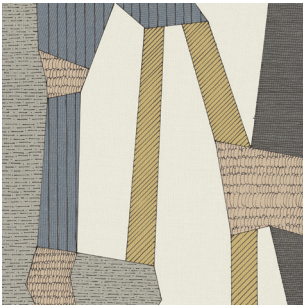

Indigo - 12x24

Charcoal - 12x12

Charcoal - 12x24

SAORI

Cream - 24x24

Cream - 24x48

Light Grey - 24x24

Light Grey - 24x48

Indigo - 24x24

Indigo - 24x48

Charcoal - 24x24

Charcoal - 24x48

KUNANO

Kuano Deco

note: 6 faces

Kunano deco tiles are packaged in a random manner, we cannot guarantee which faces are in each package.

AVAILABLE SIZES

	FIELD			
	24x48	24x24	12x24	12x12
Arku Charcoal	M		M	
Arku Cool Grey	M		M	
Arku Warm Grey	M		M	
Arku White	M		M	
Kuano				M
Saori Charcoal	M	M	M	M
Saori Cream	M	M	M	M
Saori Indigo	M	M	M	M
Saori Light Grey	M	M	M	M
Telares Charcoal	M		M	
Telares Cream	M		M	
Telares Indigo	M		M	
Telares Light Grey	M		M	