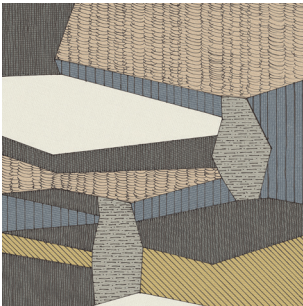

Indigo - 12x24

Charcoal - 12x12

Charcoal - 12x24

SAORI

Cream - 24x24

Cream - 24x48

Light Grey - 24x24

Light Grey - 24x48

Indigo - 24x24

Indigo - 24x48

Charcoal - 24x24

Charcoal - 24x48

KUNANO

Kuano Deco

note: 6 faces

Kunano deco tiles are packaged in a random manner, we cannot guarantee which faces are in each package.

AVAILABLE SIZES

	FIELD			
	24x48	24x24	12x24	12x12
Arku Charcoal	M		M	
Arku Cool Grey	M		M	
Arku Warm Grey	M		M	
Arku White	M		M	
Kuano				M
Saori Charcoal	M	M	M	M
Saori Cream	M	M	M	M
Saori Indigo	M	M	M	M
Saori Light Grey	M	M	M	M
Telares Charcoal	M		M	
Telares Cream	M		M	
Telares Indigo	M		M	
Telares Light Grey	M		M	

M= Matte

Lead times & product availability subject to change. Please contact an Architessa rep for lead times, samples, and availability.

DESCRIPTION

Homespun artist's weaving, braiding, and macrame knotting inspire the tile's color, texture, and pattern. For millennia, the art of weaving has been passed down generationally, culturally, and communally to offer heightened expressions of history and heritage. Time, tradition, and talent has - and continues to - create artistry using hair, thread, tapestry and whatever else is available to create delicate and durable art.