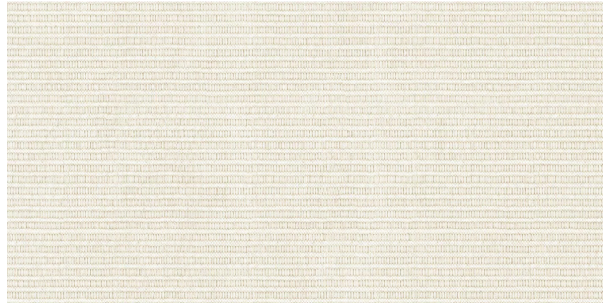

ARKU

White

Warm Grey

Cool Grey

Charcoal

TELARES

Cream

Light Grey

Indigo

Charcoal

SAORI

Cream - 12x12

Cream - 12x24

Light Grey - 12x12

Light Grey - 12x24

Indigo - 12x12