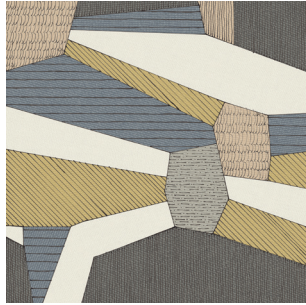

Indigo - 12x24

Charcoal - 12x12

Charcoal - 12x24

SAORI

Cream - 24x24

Cream - 24x48

Light Grey - 24x24

Light Grey - 24x48

Indigo - 24x24

Indigo - 24x48

Charcoal - 24x24

Charcoal - 24x48

KUNANO

Kuano Deco

note: 6 faces

Kunano deco tiles are packaged in a random manner, we cannot guarantee which faces are in each package.

AVAILABLE SIZES

	FIELD			
	24x48	24x24	12x24	12x12
Arku Charcoal	M		M	
Arku Cool Grey	M		M	
Arku Warm Grey	M		M	
Arku White	M		M	
Kuano				M
Saori Charcoal	M	M	M	M
Saori Cream	M	M	M	M
Saori Indigo	M	M	M	M
Saori Light Grey	M	M	M	M
Telares Charcoal	M		M	
Telares Cream	M		M	
Telares Indigo	M		M	
Telares Light Grey	M		M	