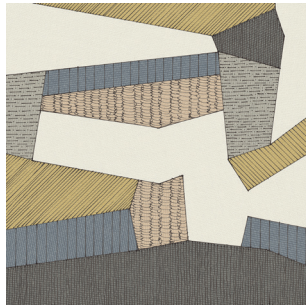

Indigo - 12x24

Charcoal - 12x12

Charcoal - 12x24

SAORI

Cream - 24x24

Cream - 24x48

Light Grey - 24x24

Light Grey - 24x48

Indigo - 24x24

Indigo - 24x48

Charcoal - 24x24

Charcoal - 24x48

KUNANO

Kuano Deco

note: 6 faces

Kunano deco tiles are packaged in a random manner, we cannot guarantee which faces are in each package.

AVAILABLE SIZES

	FIELD			
	24x48	24x24	12x24	12x12
Arku Charcoal	M		M	
Arku Cool Grey	M		M	
Arku Warm Grey	M		M	
Arku White	M		M	
Kuano				M
Saori Charcoal	M	M	M	M
Saori Cream	M	M	M	M
Saori Indigo	M	M	M	M
Saori Light Grey	M	M	M	M
Telares Charcoal	M		M	
Telares Cream	M		M	
Telares Indigo	M		M	
Telares Light Grey	M		M	