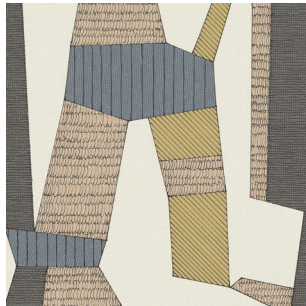

Indigo - 12x24

Charcoal - 12x12

Charcoal - 12x24

SAORI

Cream - 24x24

Cream - 24x48

Light Grey - 24x24

Light Grey - 24x48

Indigo - 24x24

Indigo - 24x48

Charcoal - 24x24

Charcoal - 24x48

KUNANO

Kuano Deco

note: 6 faces

Kunano deco tiles are packaged in a random manner, we cannot guarantee which faces are in each package.

AVAILABLE SIZES

	FIELD			
	24x48	24x24	12x24	12x12
Arku Charcoal	M		M	
Arku Cool Grey	M		M	
Arku Warm Grey	M		M	
Arku White	M		M	
Kuano				M
Saori Charcoal	M	M	M	M
Saori Cream	M	M	M	M
Saori Indigo	M	M	M	M
Saori Light Grey	M	M	M	M
Telares Charcoal	M		M	
Telares Cream	M		M	
Telares Indigo	M		M	
Telares Light Grey	M		M	

M= Matte

Lead times & product availability subject to change. Please contact an Architessa rep for lead times, samples, and availability.

DESCRIPTION

Homespun artist's weaving, braiding, and macrame knotting inspire the tile's color, texture, and pattern. For millennia, the art of weaving has been passed down generationally, culturally, and communally to offer heightened expressions of history and heritage. Time, tradition, and talent has - and continues to - create artistry using hair, thread, tapestry and whatever else is available to create delicate and durable art.