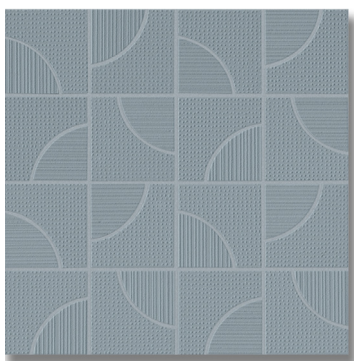

Canvas Mini Dots 20x48

Canvas Stripes 20x48

Canvas Arch
12.6x12.6 Mosaic

Canvas Net
11.81x11.81 Mosaic

Canvas Triangle
12.01x12.4 Mosaic

APLOMB

LICHEN

Lichen Mini Dots 20x48

Lichen Stripes 20x48

Lichen Arch
12.6x12.6 Mosaic

Lichen Net
11.81x11.81 Mosaic

Lichen Triangle
12.01x12.4 Mosaic

APLOMB

DENIM

Denim Mini Dots 20x48

Denim Stripes 20x48

Denim Arch
12.6x12.6 Mosaic

Denim Net
11.81x11.81 Mosaic

Denim Triangle
12.01x12.4 Mosaic

APLOMB

LEAF

White Leaf 20x48

Cream Leaf 20x48

Canvas Leaf 20x48