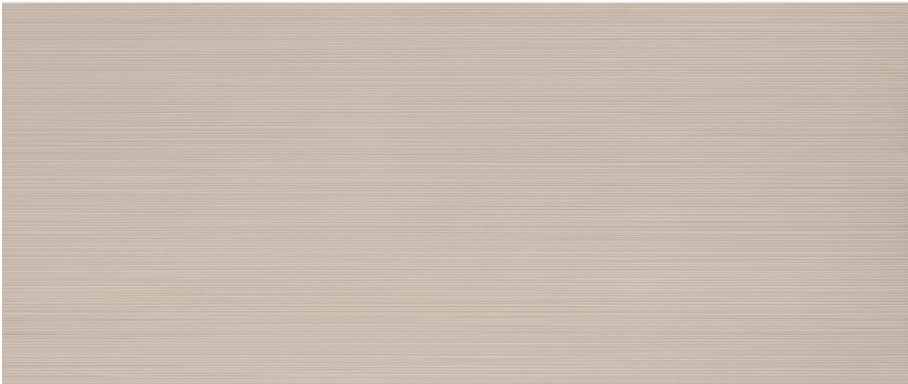

Canvas Stripes 20x48