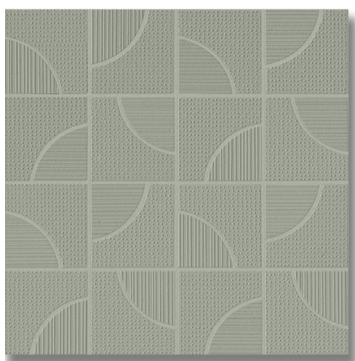

CREAM

Cream Mini Dots 20x48

Cream Stripes 20x48

Cream Arch
12.6x12.6 Mosaic

Cream Net
11.81x11.81 Mosaic

Cream Triangle
12.01x12.4 Mosaic

APLOMB

CANVAS

Canvas Mini Dots 20x48

Canvas Stripes 20x48

Canvas Arch
12.6x12.6 Mosaic

Canvas Net
11.81x11.81 Mosaic

Canvas Triangle
12.01x12.4 Mosaic

APLOMB

LICHEN

Lichen Mini Dots 20x48

Lichen Stripes 20x48

Lichen Arch
12.6x12.6 Mosaic

Lichen Net
11.81x11.81 Mosaic

Lichen Triangle
12.01x12.4 Mosaic

APLOMB

DENIM

Denim Mini Dots 20x48

Denim Stripes 20x48

Denim Arch
12.6x12.6 Mosaic

Denim Net
11.81x11.81 Mosaic

Denim Triangle
12.01x12.4 Mosaic

APLOMB

LEAF

White Leaf 20x48

Cream Leaf 20x48

Canvas Leaf 20x48