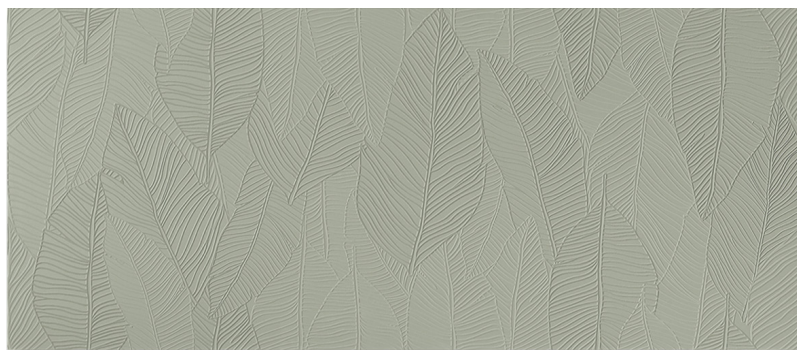

Denim Arch
12.6x12.6 Mosaic

Denim Net
11.81x11.81 Mosaic

Denim Triangle
12.01x12.4 Mosaic

APLOMB

LEAF

White Leaf 20x48

Cream Leaf 20x48

Canvas Leaf 20x48

Lichen Leaf 20x48

APLOMB

FABRIC

Fabric Light 20x48

Fabric Dark 20x48

Flora 20x48

APLOMB

AVAILABLE SIZES