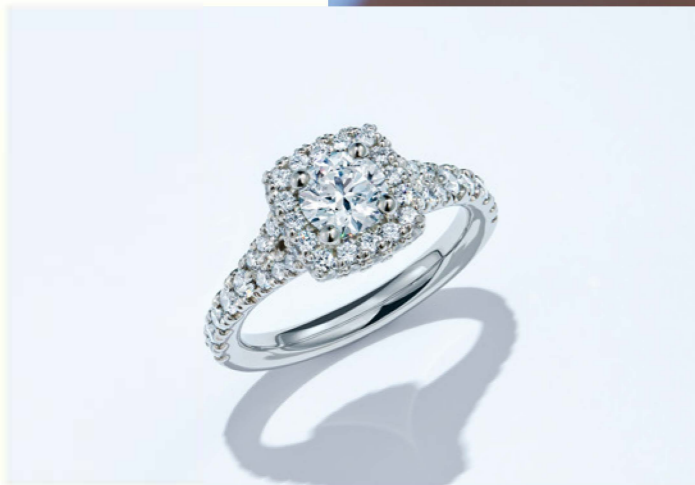

HEARTS ON FIRE®

INFINITE

Love

HEARTS ON FIRE INFINITE LOVE SERIES

A symbol to mark your enduring love and commitment to
one another as you begin your journey to forever.

Aerial
Sunburst Ring
(White Gold)

Transcend
Engagement Ring

Aerial
Sunburst Ring
(Yellow Gold)

Acclaim
Engagement Ring

Aerial
Sunburst Ring
(Rose Gold)

Lorelei Floral
Engagement Ring

ENGAGEMENT RINGS

A diamond solitaire, with its round shape, has no beginning or end, making it the perfect symbol of your Infinite Love. Hearts On Fire's brilliant diamonds are elevated with extra sparkle in the form of illusion-set marquise-shaped diamond halos or glittering ring jackets that make a bold style statement. Each jacket can be matched with a classic diamond solitaire ring giving women flexibility to experiment with different looks.

Acclaim Band

Transcend Wedding Band

Lorelei Floral Diamond Band
(Rose Gold)

Lorelei Floral Diamond Band
(White Gold)

WEDDING BANDS

A wedding band embellished with diamonds – diamonds are known for their strength and beauty – represents your enduring love and commitment to one another. Choose from a range of styles in various precious metals from timeless and classic eternity bands to antique-inspired designs with textured edges. Each ring can be worn alone or paired with your engagement ring for extra brilliance.