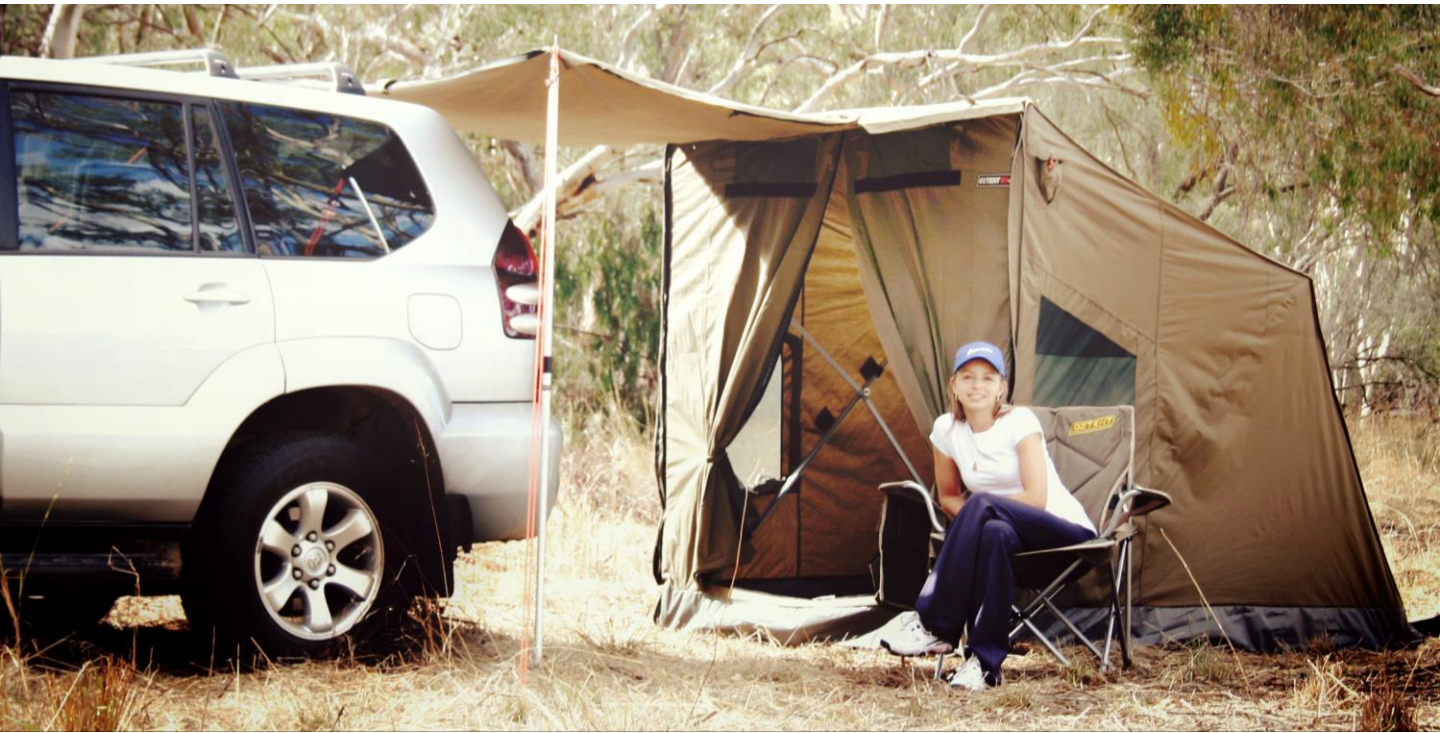

### Key Features:

- Sets up in less than 30 seconds
- Patented design
- 100% waterproof material guaranteed
- Ideal for camping couples
- Sleeps 2 to 3

### Description:

An original and still going strong, the Oztent RV-2 fits 2 to 3 people and is a firm favourite with couples who want a simple, fuss-free setup. Rise, shine and stretch – the RV-2 has a generous stand-up height too!

#### Awning Stiffener

Built into the awning, the stiffener allows one person to pack away the awning easily.

#### Power Inlet

Get power inside your tent without exposing you to the elements with our handy power inlet located on the 'A' side of every tent.