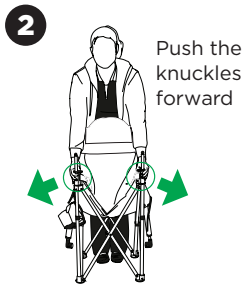

Important Notes

Please read this booklet carefully as it contains important information regarding the proper use and setup of this chair.

- **Setup & Pack Down** – This chair employs a quad-fold design for convenient transportation and a compact pack size, failure to follow these instructions may lead to irreparable damage to the chair.
- **Weight Rating** – Do not exceed this chair’s weight rating of 200kg. Failure to comply with the specified load capacity may lead to product failure, potentially leading to accidents or injury.
- **Warning** – Do not set up or pack up with one hand on the front and one on the back corner of the frame as this can cause excessive stress on major parts. Do not use chair unless arms are locked in place. Please see the illustration on the right on how to unfold the chair:

WRONG

CORRECT

Set-Up

Set-up Kingfisher Chair

Pack Down