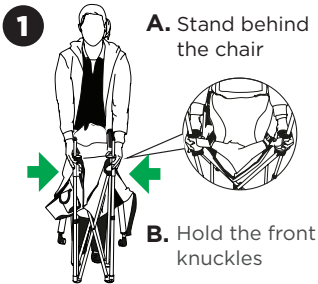

Important Notes

Please read this booklet carefully as it contains important information regarding the proper use and setup of this chair.

- **Setup & Pack Down** – This chair employs a quad-fold design for convenient transportation and a compact pack size, failure to follow these instructions may lead to irreparable damage to the chair.
- **Weight Rating** – Do not exceed this chair’s weight rating of 200kg. Failure to comply with the specified load capacity may lead to product failure, potentially leading to accidents or injury.
- **Warning** – Do not set up or pack up with one hand on the front and one on the back corner of the frame as this can cause excessive stress on major parts. Do not use chair unless arms are locked in place. Please see the illustration on the right on how to unfold the chair:

WRONG

CORRECT

Set-Up

Set-up Kingfisher Chair

Pack Down