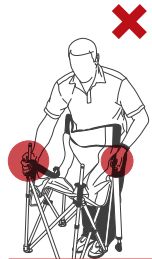

Important Notes

Please read this booklet carefully as it contains important information regarding the proper use and setup of this chair.

- **Setup & Pack Down** – This chair employs a quad-fold design for convenient transportation and a compact pack size, failure to follow these instructions may lead to irreparable damage to the chair.
- **Weight Rating** – Do not exceed this chair’s weight rating of 200kg. Failure to comply with the specified load capacity may lead to product failure, potentially leading to accidents or injury.
- **Warning** – Do not set up or pack up with one hand on the front and one on the back corner of the frame as this can cause excessive stress on major parts. Do not use chair unless arms are locked in place. Please see the illustration on the right on how to unfold the chair:

WRONG

CORRECT

Set-Up

Set-up Kingfisher Chair

Pack Down