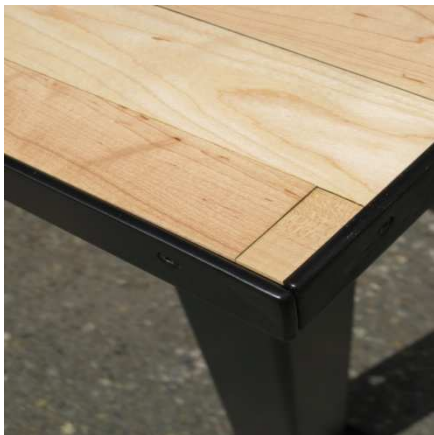

Windfall Lumber

METAL EDGEBOARDING FOR PLANK TABLETOPS

Edgebanding – Raw Mill Steel

Edgebanding – Anthracite Gray

Edgebanding – Black

TECHNICAL INFORMATION

METAL EDGEBOARDING

DESCRIPTION

- Metal edgebanding gives our eastern maple gym floor and textile mill plank style tabletops a clean look
- Comes with recessed matching fasteners. No assembly required.
- Butted joints at corners.

DIMENSIONS

- 3/16" x 1-1/2" x L"

FINISHES

We offer three finishes to match our metal table bases.

- 20 - Raw Mill Steel
Raw mill steel left unfinished and top coated with a protective semi-gloss finish.
- 21 - Anthracite Gray Powder Coat
A dark steel gray color with a protective semi-gloss sheen.
- 22 - Black Powder Coat
A true black color with a protective semi-gloss sheen.