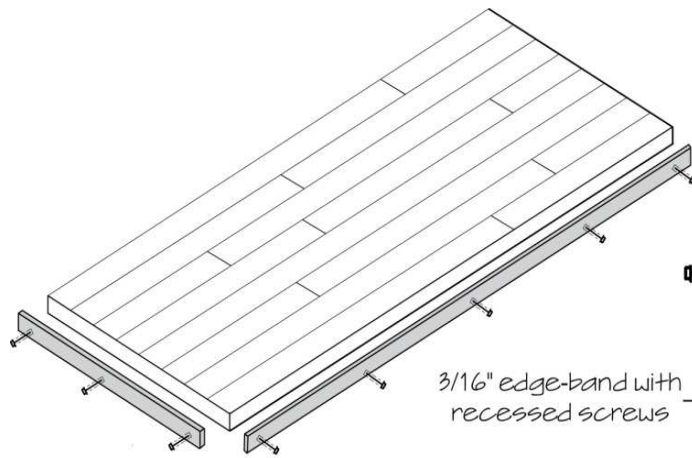

- Metal edgebanding gives our eastern maple gym floor and textile mill plank style tabletops a clean look
- Comes with recessed matching fasteners. No assembly required.
- Butted joints at corners.

DIMENSIONS

- 3/16" x 1-1/2" x L"

FINISHES

We offer three finishes to match our metal table bases.

- 20 - Raw Mill Steel
Raw mill steel left unfinished and top coated with a protective semi-gloss finish.
- 21 - Anthracite Gray Powder Coat
A dark steel gray color with a protective semi-gloss sheen.
- 22 - Black Powder Coat
A true black color with a protective semi-gloss sheen.

Windfall Lumber

PRODUCT DIAGRAM

CRITICAL DIMENSIONS
(Do not scale)