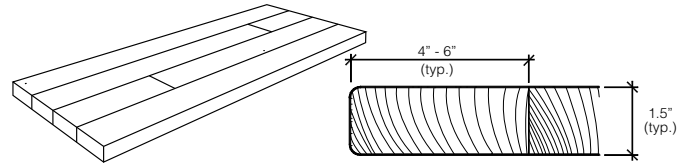

Claro Walnut - Plank

Last Revised 2/18/2019 - A&D

PRODUCT DESCRIPTION

Claro Walnut Plank (or face grain style) tabletops are built with parallel strips of wood typically 4" to 6" wide, but vary in width depending on availability. Claro Walnut ranges in color from creamy sap wood swirls and medium to dark chocolate burgundy brown heart wood which develops a rich patina as it ages. The grain pattern is generally straight and includes curls and figuring with luxurious highlights. Staggered butt joints may be used for tops longer than 8'.

SPECIFICATIONS

STANDARD SIZING

1 1/2" thick

Sized to your specifications

Rounding, shaping, and cutouts are available upon request

MATERIAL AND SURFACE

Janka hardness scale of 1130

Planks typically 4" to 6" wide, but vary in width depending on availability

Finished top and side surfaces sanded to 220 grit

Straight edges with 1/8" ease on all edges (standard)

Holes and cracks filled down to 1/32" on the top surface

FINISHES, ADHESIVES AND FILLERS

Clear/Top Coat VOC: 213 g/l