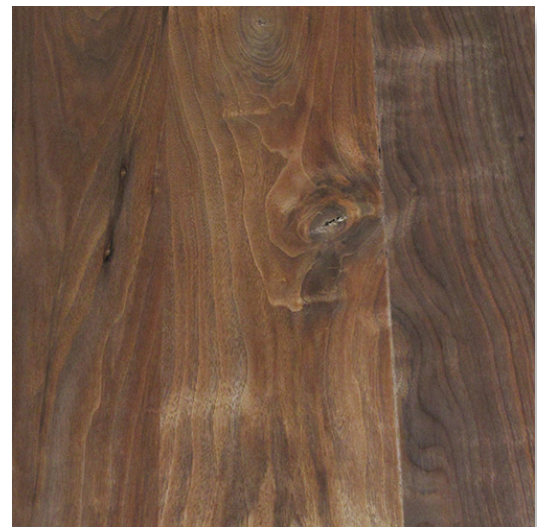

POTENTIAL LEED CREDITS

Materials and Resources Credit 5:

Regional Materials (Within 500 miles of Tumwater, WA)

Indoor Environmental Quality Credit 4.1:

Low-emitting Materials-Adhesives

Indoor Environmental Quality Credit 4.2:

Low-emitting Materials-Paints and Coatings