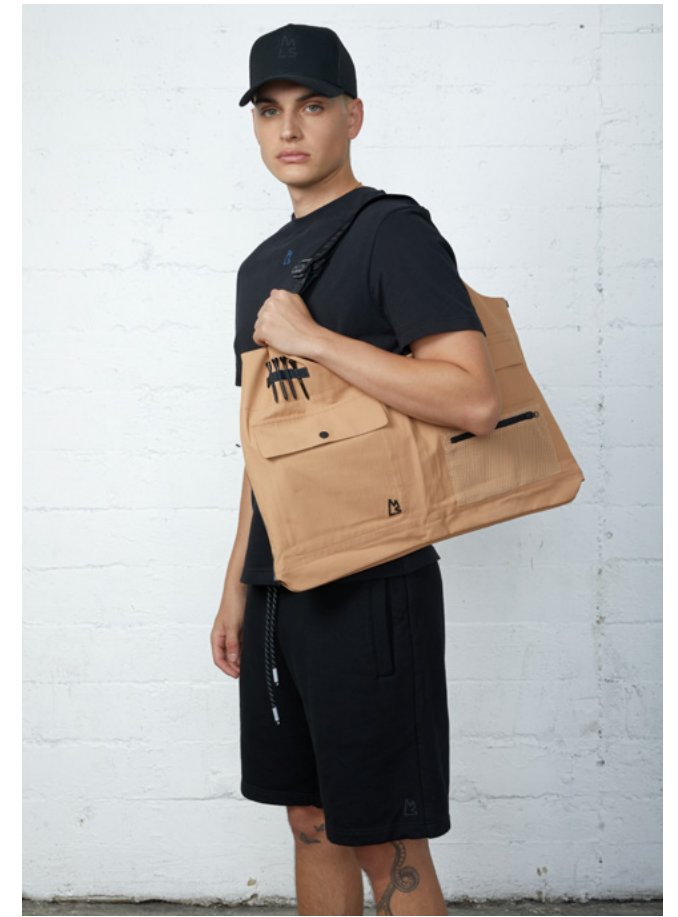

Apparel that moves like you.

Featured in this issue:

April D04.2024

May D05.2024

June D06.2024

MESH A.O.P. BUTTON-UP HAVANA | Style # 22R4C007

LOW TIDE GRAPHIC BOXY TEE | Style # 22R4T001

LOW TIDE GRAPHIC BOXY TEE | Style # 22R4T001
ESSENTIAL NEO 6" INSEAM SWEATSHORTS | Style # 62R4G002

LAS VEGAS MLS TRUCKER HAT | Style # 61R4R002
LAS VEGAS REG. FIT TEE | Style # 21R4T005

CADDIE 3-IN-1 TOTE VEST | Style # 22R4B001

CADDIE 3-IN-1 TOTE VEST | Style # 22R4B001
ESSENTIAL NEO 6" INSEAM SWEATSHORTS | Style # 62R4G002