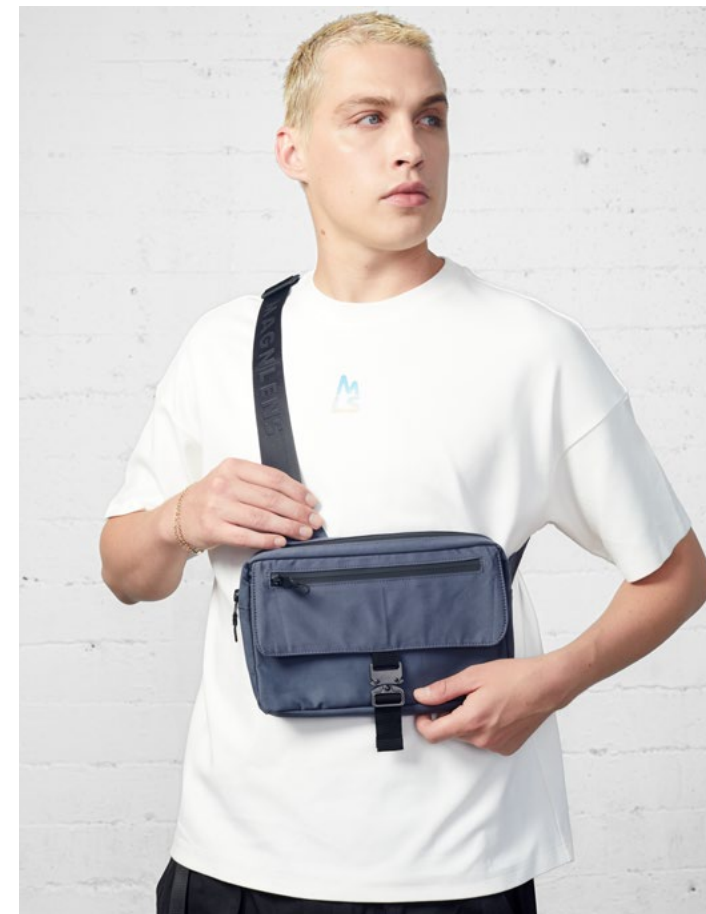

CROSS BODY BAG S24 | Style # 21R4R001