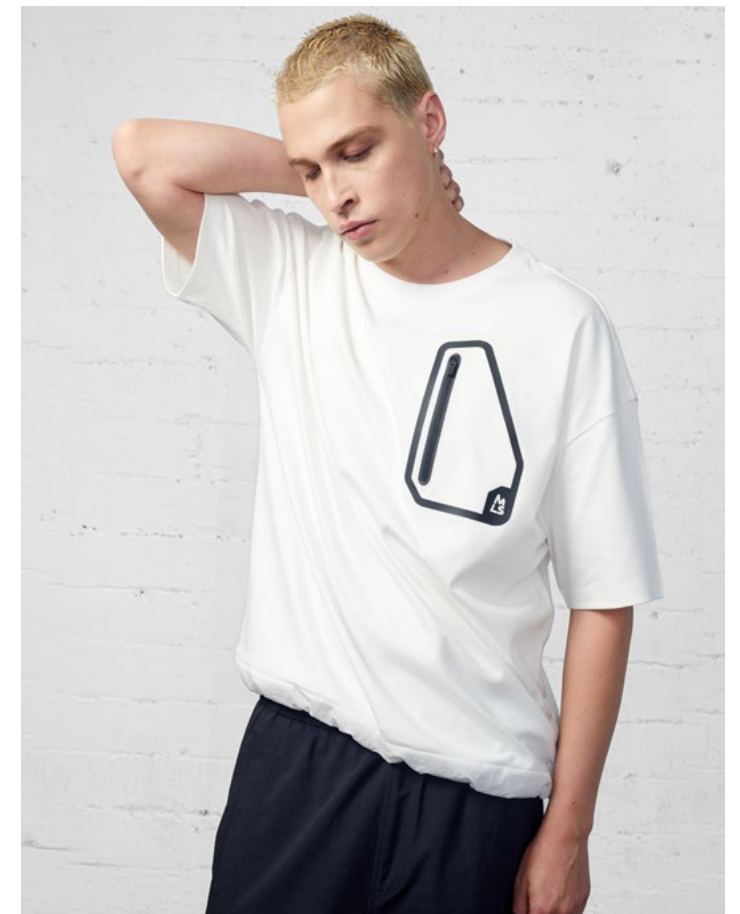

NACREOUS SHORT SLEEVE MIXED MEDIA POCKET TEE | Style # 21R4C010