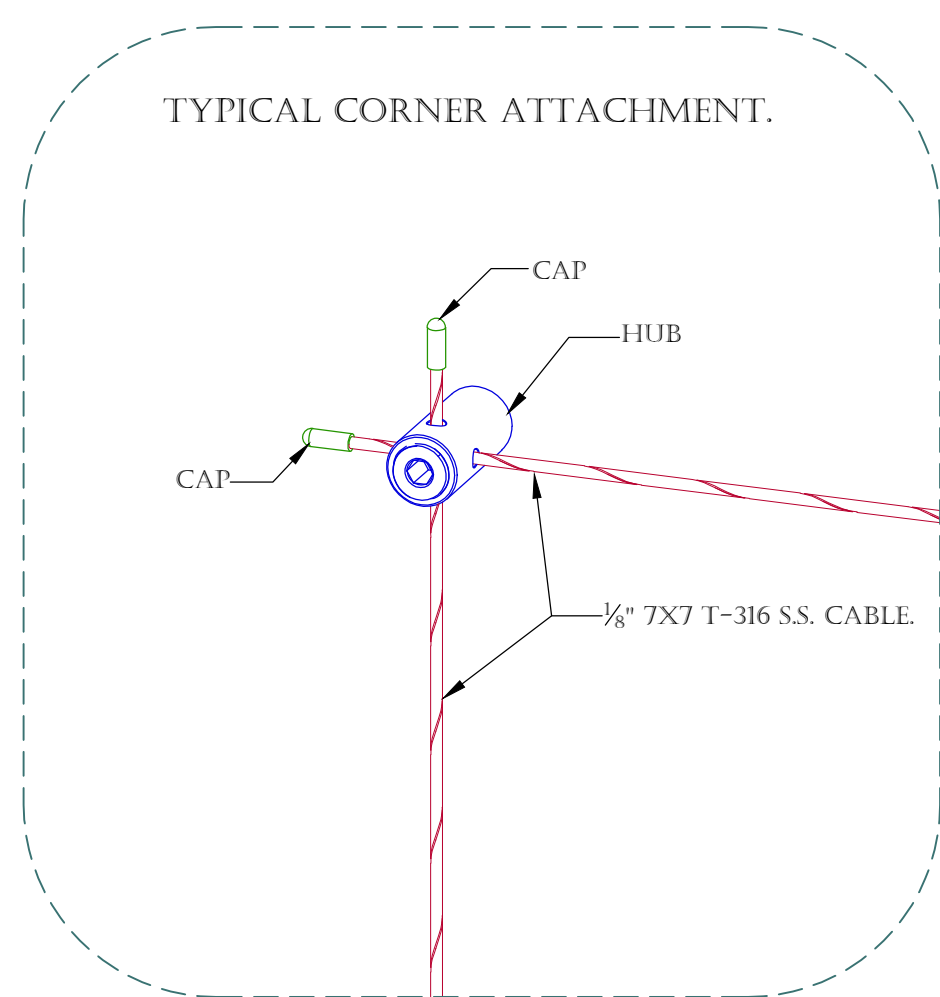

9' X 9' TRELLIS, 18" GRID.

SCALE: 1" = 1'

ALL MATERIALS TYPE 316 STAINLESS STEEL ALLOY .

THIS KIT IS DESIGNED FOR A BRICK, BLOCK, PRECAST, OR WOOD WALL.

HUB DETAIL.

SCALE: 1" = 1'

THE 9' X 9', 18" GRID KIT INCLUDES THE FOLLOWING:

MOUNTING DETAIL 1.

SCALE: 6" = 1'

MOUNTING DETAIL 2.

SCALE: 6" = 1'

MOUNTING DETAIL 3.

SCALE: 6" = 1'

TOP VIEW DETAIL.

SCALE: 6" = 1'

PRODUCT: S.S. CABLE GREEN WALL/ HUB TRELLIS SYSTEM.		2111 34TH WAY LARGO, FL 33771 PH: 727-536-1924 FAX: 727-539-6314 SALES@SECOOUTH.COM	
CONTENT: 9' X 9', 18" GRID STANDARD SYSTEM DETAILS.			
DRAWN BY: KELLER, C.			
DATE: 10-01-15	REV: 9-11-20		
<small> PROPRIETARY AND CONFIDENTIAL. THE INFORMATION CONTAINED IN THIS DRAWING IS THE SOLE PROPERTY OF SECO SOUTH INC. ANY REPRODUCTION IN PART OR AS A WHOLE WITHOUT THE WRITTEN PERMISSION OF SECO SOUTH INC. IS PROHIBITED. </small>			