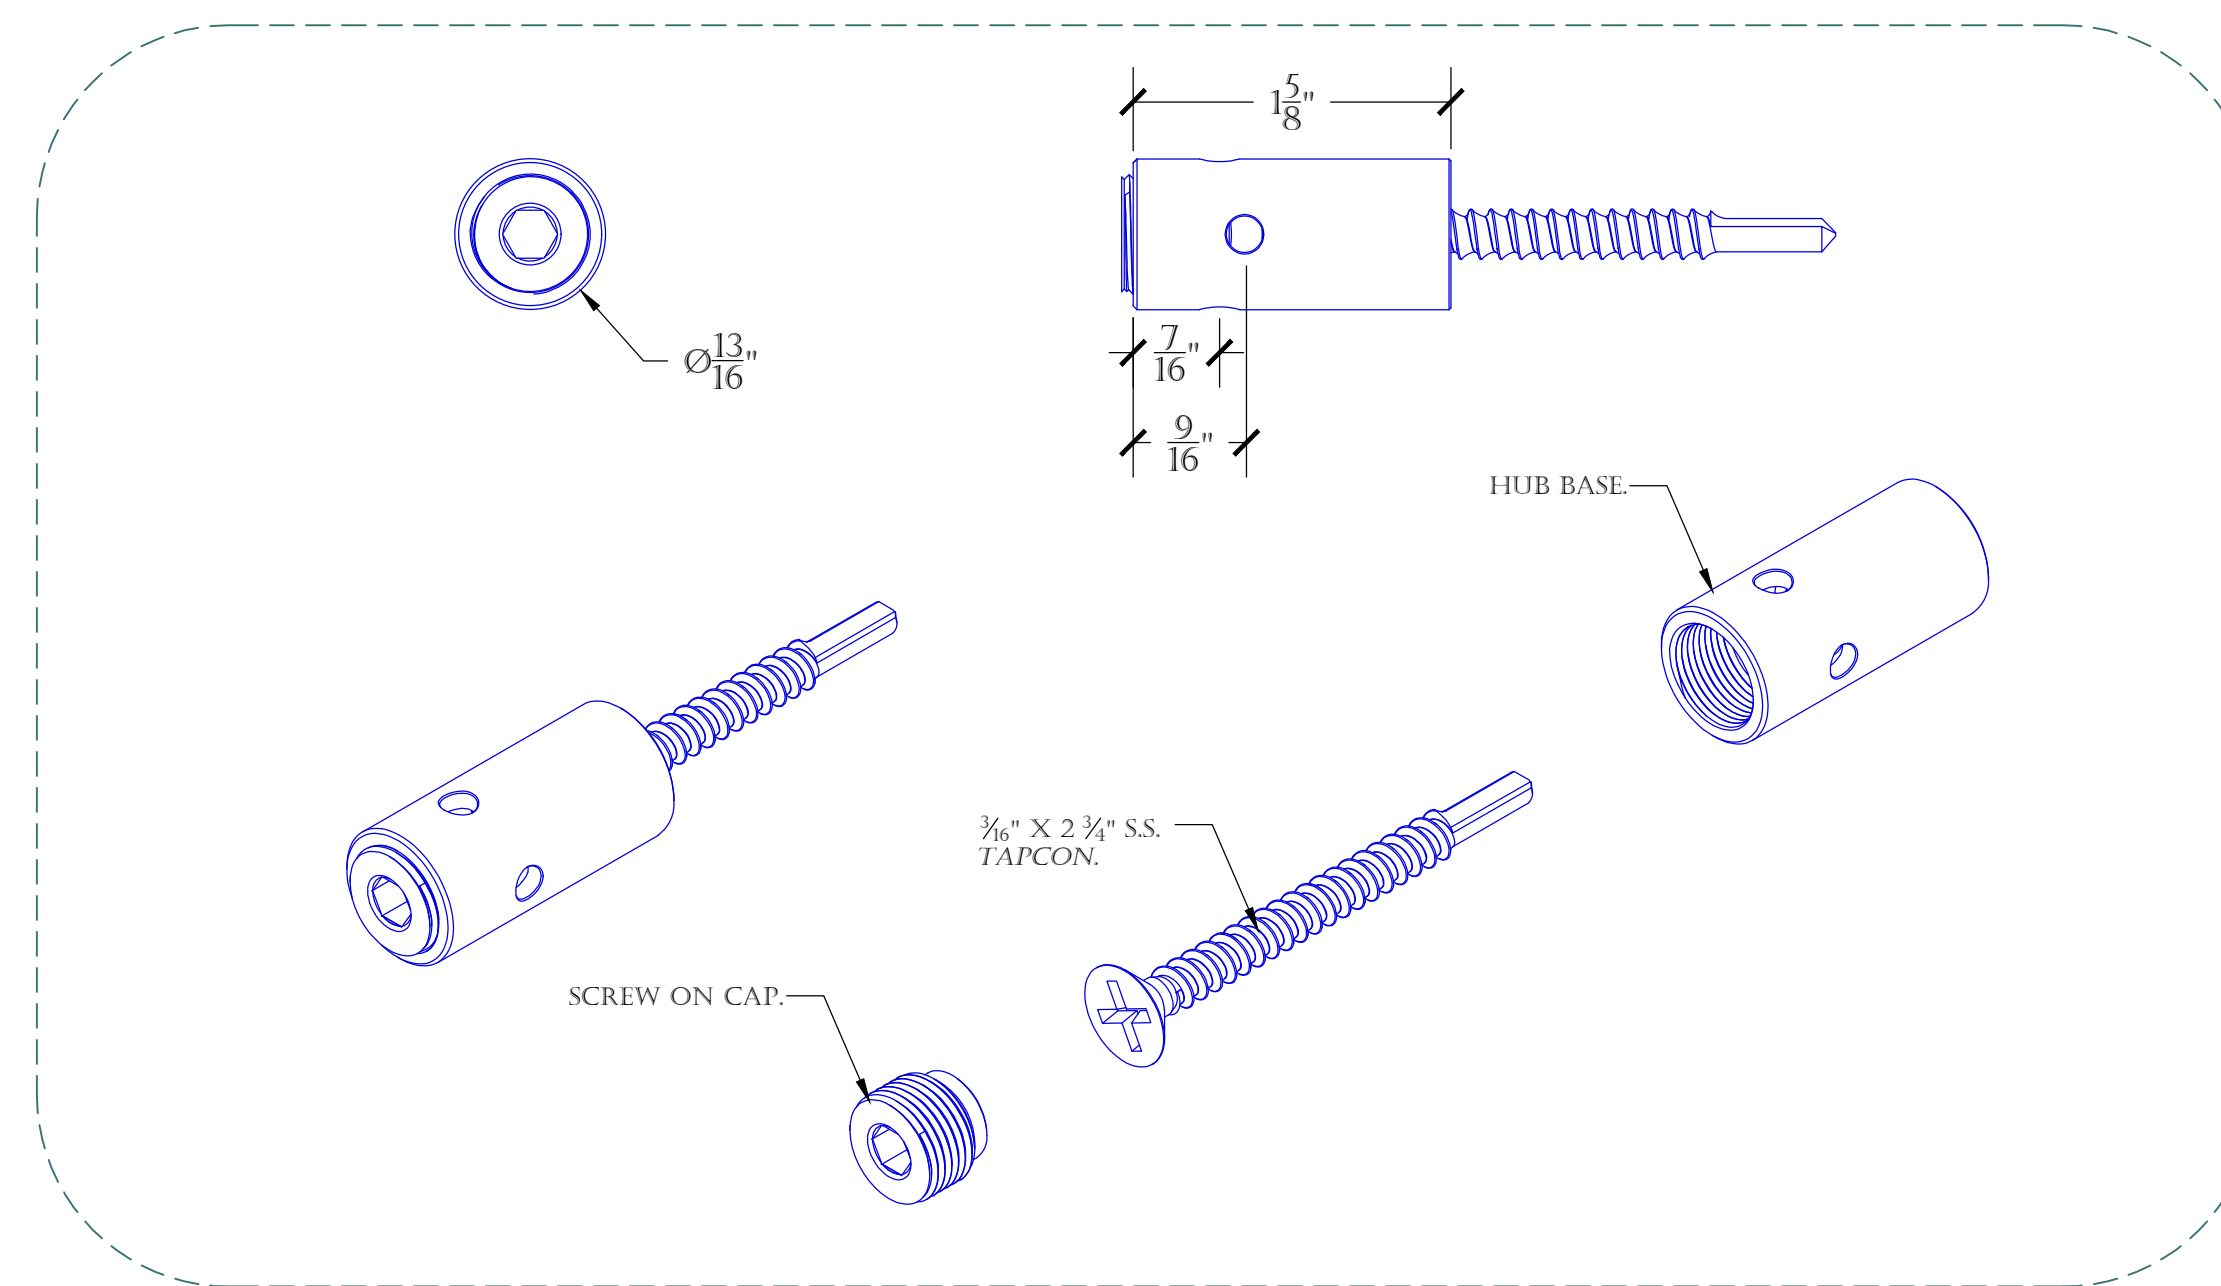

9' X 9' TRELLIS, 18" GRID.

SCALE: 1" = 1'

ALL MATERIALS TYPE 316 STAINLESS STEEL ALLOY .

THIS KIT IS DESIGNED FOR A BRICK, BLOCK, PRECAST, OR WOOD WALL.

HUB DETAIL.

SCALE: 1" = 1'

THE 9' X 9', 18" GRID KIT INCLUDES THE FOLLOWING:

MOUNTING DETAIL 1.

SCALE: 6" = 1'

MOUNTING DETAIL 2.

SCALE: 6" = 1'

MOUNTING DETAIL 3.

SCALE: 6" = 1'

TOP VIEW DETAIL.

SCALE: 6" = 1'

PRODUCT: S.S. CABLE GREEN WALL/ HUB TRELLIS SYSTEM.		2111 34TH WAY LARGO, FL 33771 PH: 727-536-1924 FAX: 727-539-6314 SALES@SECOOUTH.COM	
CONTENT: 9' X 9', 18" GRID STANDARD SYSTEM DETAILS.			
DRAWN BY: KELLER, C.			
DATE: 10-01-15	REV: 9-11-20		
<small> PROPRIETARY AND CONFIDENTIAL. THE INFORMATION CONTAINED IN THIS DRAWING IS THE SOLE PROPERTY OF SECO SOUTH INC. ANY REPRODUCTION IN PART OR AS A WHOLE WITHOUT THE WRITTEN PERMISSION OF SECO SOUTH INC. IS PROHIBITED. </small>			