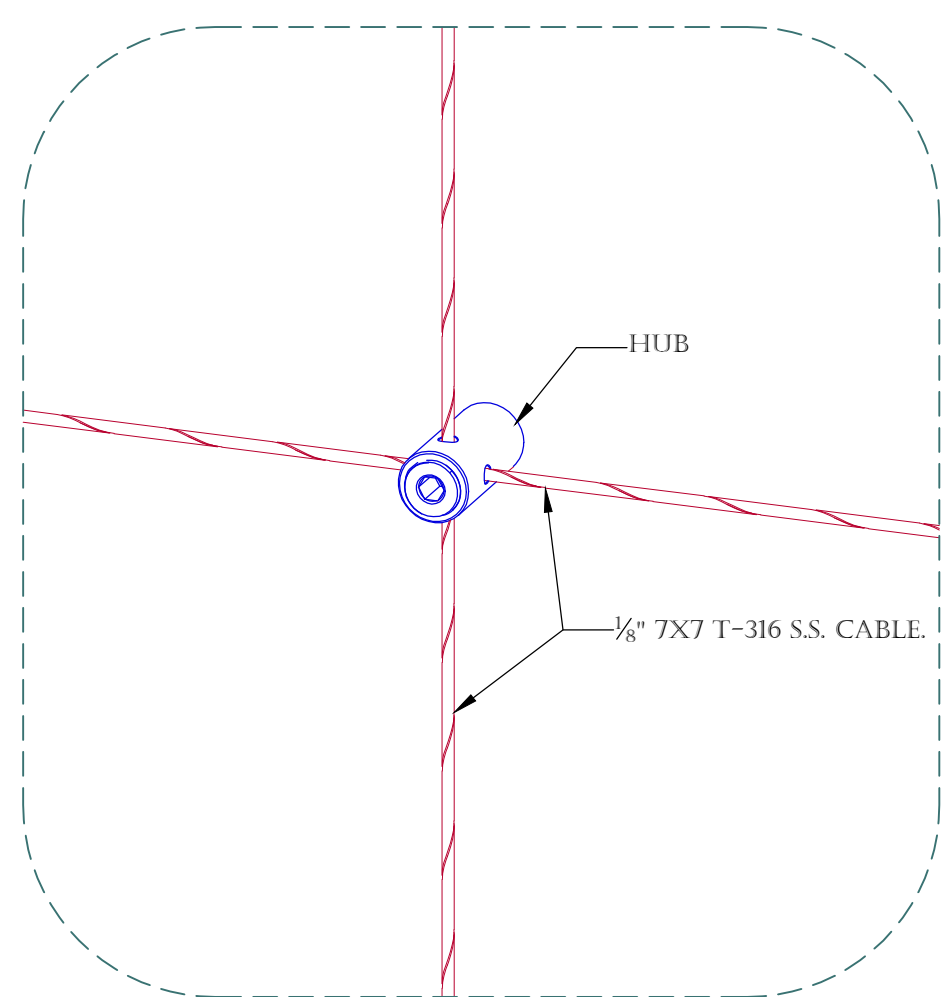

9' X 9' TRELLIS, 18" GRID.

SCALE: 1" = 1'

ALL MATERIALS TYPE 316 STAINLESS STEEL ALLOY .

THIS KIT IS DESIGNED FOR A BRICK, BLOCK, PRECAST, OR WOOD WALL.

HUB DETAIL.

SCALE: 1" = 1'

THE 9' X 9', 18" GRID KIT INCLUDES THE FOLLOWING:

MOUNTING DETAIL 1.

SCALE: 6" = 1'

MOUNTING DETAIL 2.

SCALE: 6" = 1'

MOUNTING DETAIL 3.

SCALE: 6" = 1'

TOP VIEW DETAIL.

SCALE: 6" = 1'

PRODUCT: S.S. CABLE GREEN WALL/ HUB TRELLIS SYSTEM.		2111 34TH WAY LARGO, FL 33771 PH: 727-536-1924 FAX: 727-539-6314 SALES@SECOOUTH.COM	
CONTENT: 9' X 9', 18" GRID STANDARD SYSTEM DETAILS.			
DRAWN BY: KELLER, C.			
DATE: 10-01-15	REV: 9-11-20		
<small> PROPRIETARY AND CONFIDENTIAL. THE INFORMATION CONTAINED IN THIS DRAWING IS THE SOLE PROPERTY OF SECO SOUTH INC. ANY REPRODUCTION IN PART OR AS A WHOLE WITHOUT THE WRITTEN PERMISSION OF SECO SOUTH INC. IS PROHIBITED. </small>			