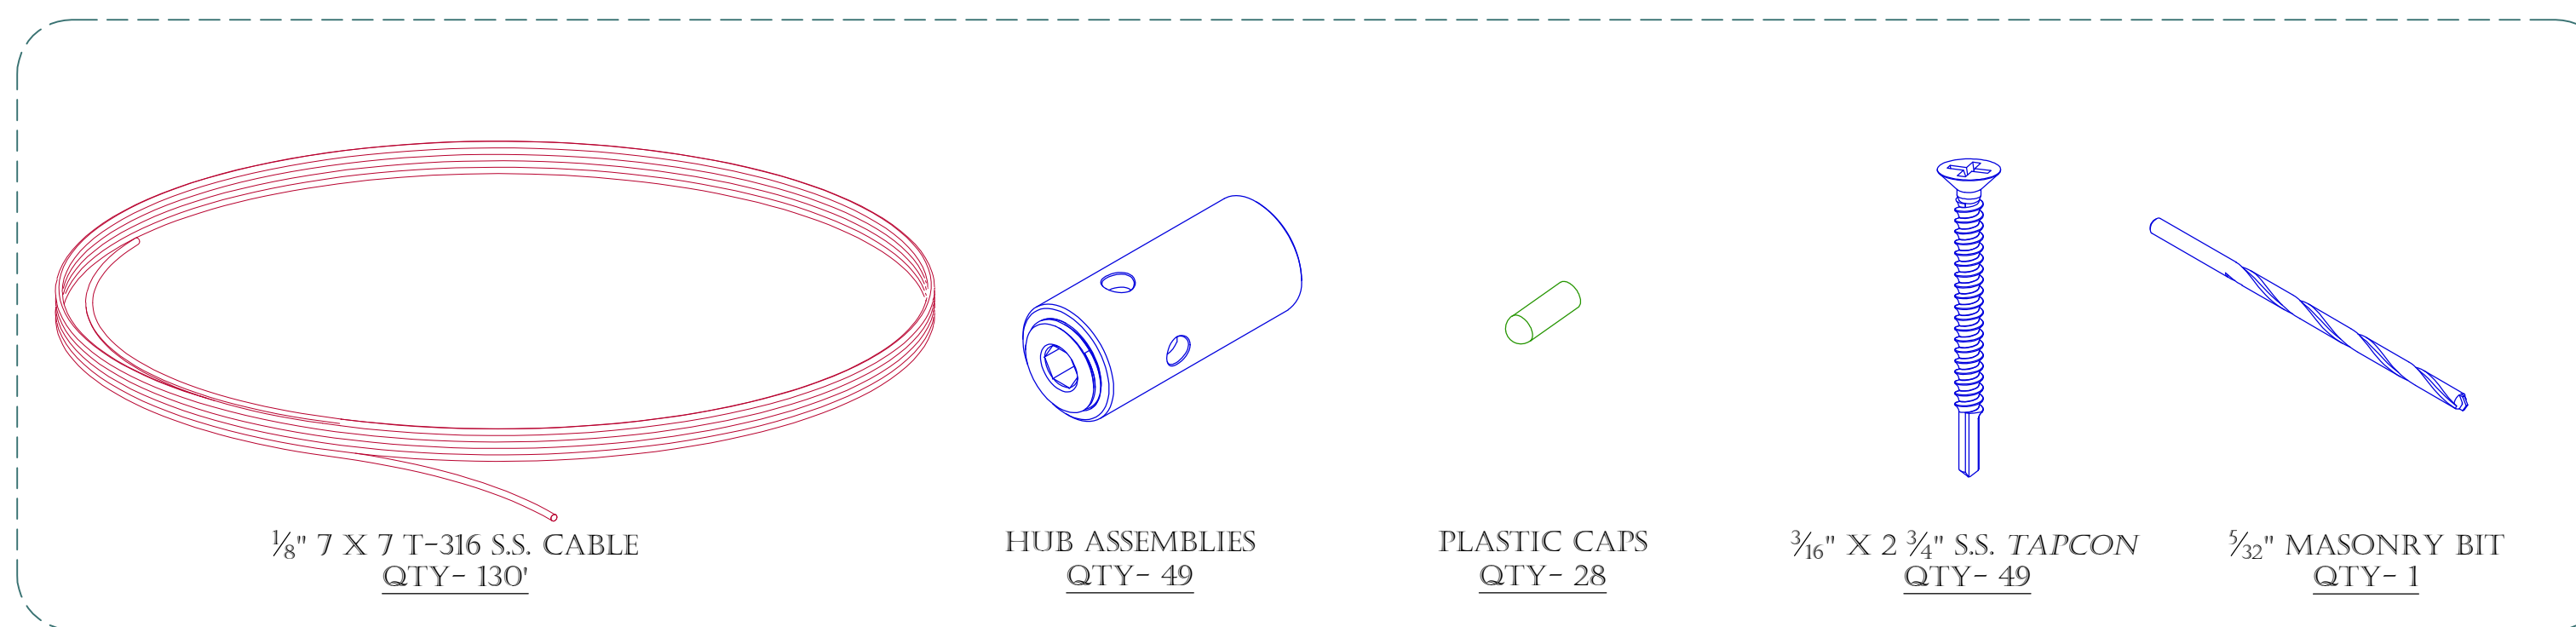

9' X 9' TRELLIS, 18" GRID.

SCALE: 1" = 1'

ALL MATERIALS TYPE 316 STAINLESS STEEL ALLOY .

THIS KIT IS DESIGNED FOR A BRICK, BLOCK, PRECAST, OR WOOD WALL.

HUB DETAIL.

SCALE: 1" = 1'

THE 9' X 9', 18" GRID KIT INCLUDES THE FOLLOWING:

MOUNTING DETAIL 1.

SCALE: 6" = 1'

MOUNTING DETAIL 2.

SCALE: 6" = 1'

MOUNTING DETAIL 3.

SCALE: 6" = 1'

TOP VIEW DETAIL.

SCALE: 6" = 1'

PRODUCT: S.S. CABLE GREEN WALL/ HUB TRELLIS SYSTEM.		2111 34TH WAY LARGO, FL 33771 PH: 727-536-1924 FAX: 727-539-6314 SALES@SECOOUTH.COM	
CONTENT: 9' X 9', 18" GRID STANDARD SYSTEM DETAILS.			
DRAWN BY: KELLER, C.			
DATE: 10-01-15	REV: 9-11-20		
<small> PROPRIETARY AND CONFIDENTIAL. THE INFORMATION CONTAINED IN THIS DRAWING IS THE SOLE PROPERTY OF SECO SOUTH INC. ANY REPRODUCTION IN PART OR AS A WHOLE WITHOUT THE WRITTEN PERMISSION OF SECO SOUTH INC. IS PROHIBITED. </small>			