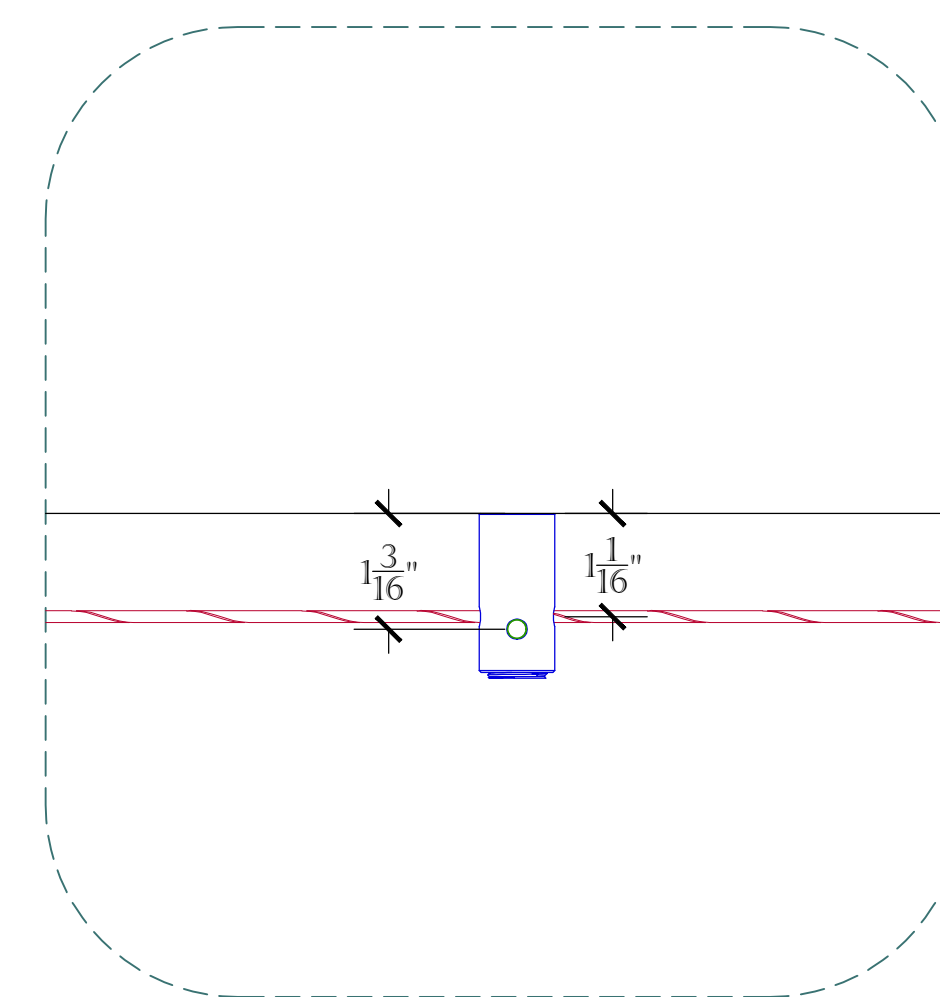

9' X 9' TRELLIS, 18" GRID.

SCALE: 1" = 1'

ALL MATERIALS TYPE 316 STAINLESS STEEL ALLOY .

THIS KIT IS DESIGNED FOR A BRICK, BLOCK, PRECAST, OR WOOD WALL.

HUB DETAIL.

SCALE: 1" = 1'

THE 9' X 9', 18" GRID KIT INCLUDES THE FOLLOWING:

MOUNTING DETAIL 1.

SCALE: 6" = 1'

MOUNTING DETAIL 2.

SCALE: 6" = 1'

MOUNTING DETAIL 3.

SCALE: 6" = 1'

TOP VIEW DETAIL.

SCALE: 6" = 1'

PRODUCT: S.S. CABLE GREEN WALL/ HUB TRELLIS SYSTEM.		2111 34TH WAY LARGO, FL 33771 PH: 727-536-1924 FAX: 727-539-6314 SALES@SECOOUTH.COM	
CONTENT: 9' X 9', 18" GRID STANDARD SYSTEM DETAILS.			
DRAWN BY: KELLER, C.			
DATE: 10-01-15	REV: 9-11-20		
<small> PROPRIETARY AND CONFIDENTIAL. THE INFORMATION CONTAINED IN THIS DRAWING IS THE SOLE PROPERTY OF SECO SOUTH INC. ANY REPRODUCTION IN PART OR AS A WHOLE WITHOUT THE WRITTEN PERMISSION OF SECO SOUTH INC. IS PROHIBITED. </small>			