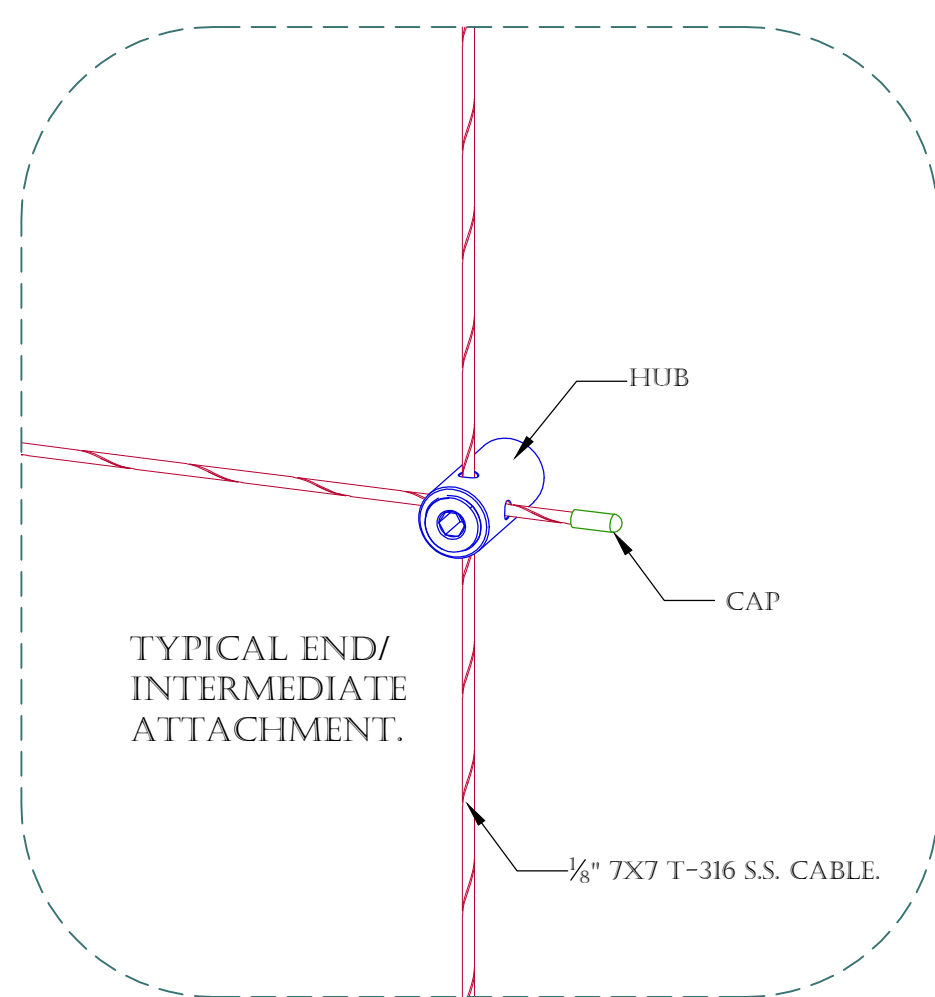

9' X 9' TRELLIS, 18" GRID.

SCALE: 1" = 1'

ALL MATERIALS TYPE 316 STAINLESS STEEL ALLOY .

THIS KIT IS DESIGNED FOR A BRICK, BLOCK, PRECAST, OR WOOD WALL.

HUB DETAIL.

SCALE: 1" = 1'

THE 9' X 9', 18" GRID KIT INCLUDES THE FOLLOWING:

MOUNTING DETAIL 1.

SCALE: 6" = 1'

MOUNTING DETAIL 2.

SCALE: 6" = 1'

MOUNTING DETAIL 3.

SCALE: 6" = 1'

TOP VIEW DETAIL.

SCALE: 6" = 1'

PRODUCT: S.S. CABLE GREEN WALL/ HUB TRELLIS SYSTEM.		2111 34TH WAY LARGO, FL 33771 PH: 727-536-1924 FAX: 727-539-6314 SALES@SECOOUTH.COM	
CONTENT: 9' X 9', 18" GRID STANDARD SYSTEM DETAILS.			
DRAWN BY: KELLER, C.			
DATE: 10-01-15	REV: 9-11-20		
<small> PROPRIETARY AND CONFIDENTIAL. THE INFORMATION CONTAINED IN THIS DRAWING IS THE SOLE PROPERTY OF SECO SOUTH INC. ANY REPRODUCTION IN PART OR AS A WHOLE WITHOUT THE WRITTEN PERMISSION OF SECO SOUTH INC. IS PROHIBITED. </small>			