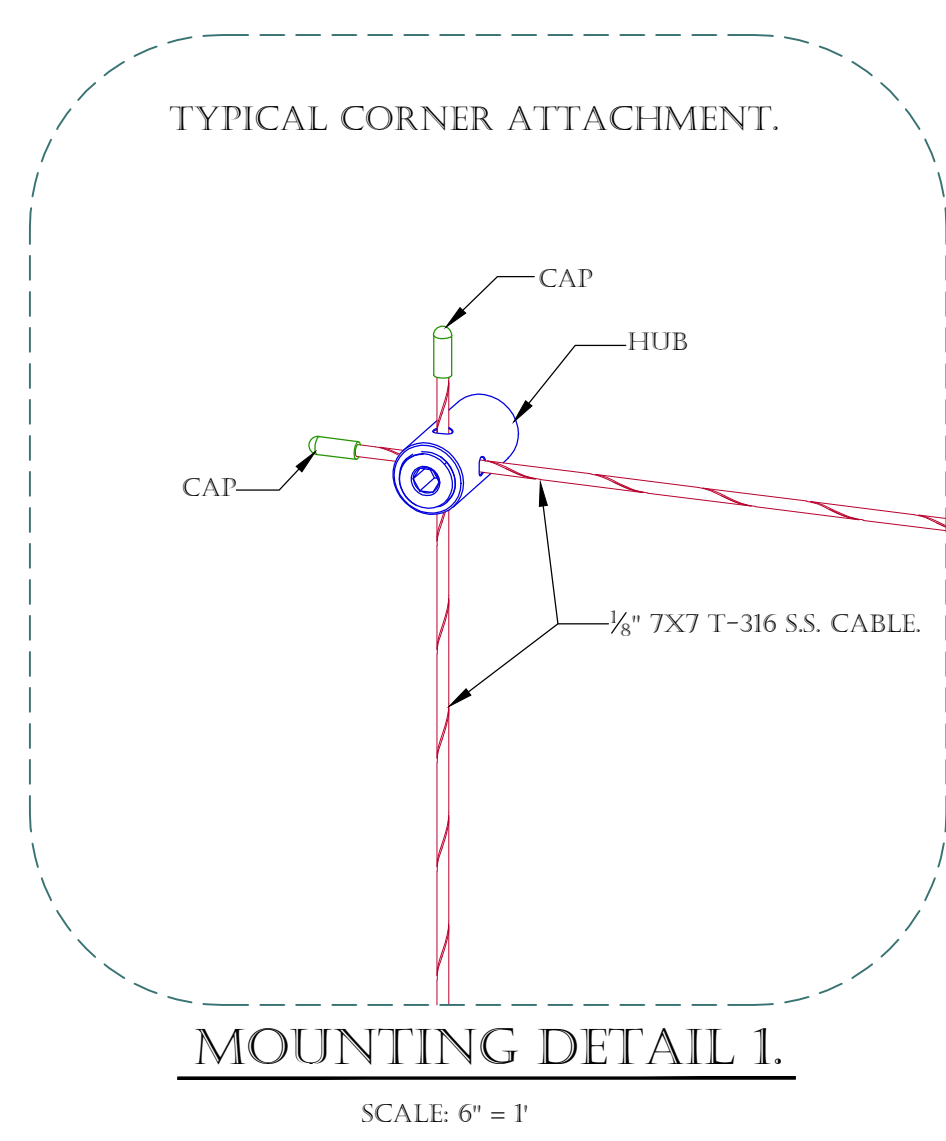

**9' X 9' TRELLIS, 12" GRID.**

SCALE: 1" = 1'

ALL MATERIALS TYPE 316 STAINLESS STEEL ALLOY .  
THIS KIT IS DESIGNED FOR A BRICK, BLOCK, PRECAST, OR WOOD WALL.

**HUB DETAIL.**

SCALE: 1" = 1'

**THE 9' X 9', 12" GRID KIT INCLUDES THE FOLLOWING:**

**MOUNTING DETAIL 1.**

SCALE: 6" = 1'

**MOUNTING DETAIL 2.**

SCALE: 6" = 1'

**MOUNTING DETAIL 3.**

SCALE: 6" = 1'

**TOP VIEW DETAIL.**

SCALE: 6" = 1'

PRODUCT: <b>S.S. CABLE GREEN WALL/ HUB TRELLIS SYSTEM.</b>		2111 34TH WAY LARGO, FL 33771 PH: 727-536-1924 FAX: 727-539-6314 SALES@SECOOUTH.COM	
CONTENT: <b>9' X 9', 12" GRID STANDARD SYSTEM DETAILS.</b>			
DRAWN BY: <b>KELLER, C.</b>			
DATE: <b>10-01-15</b>	REV: <b>9-11-20</b>		
<small>           PROPRIETARY AND CONFIDENTIAL.            THE INFORMATION CONTAINED IN THIS DRAWING IS THE SOLE PROPERTY OF SECO SOUTH INC. ANY REPRODUCTION IN PART OR AS A WHOLE WITHOUT THE WRITTEN PERMISSION OF SECO SOUTH INC. IS PROHIBITED.         </small>			