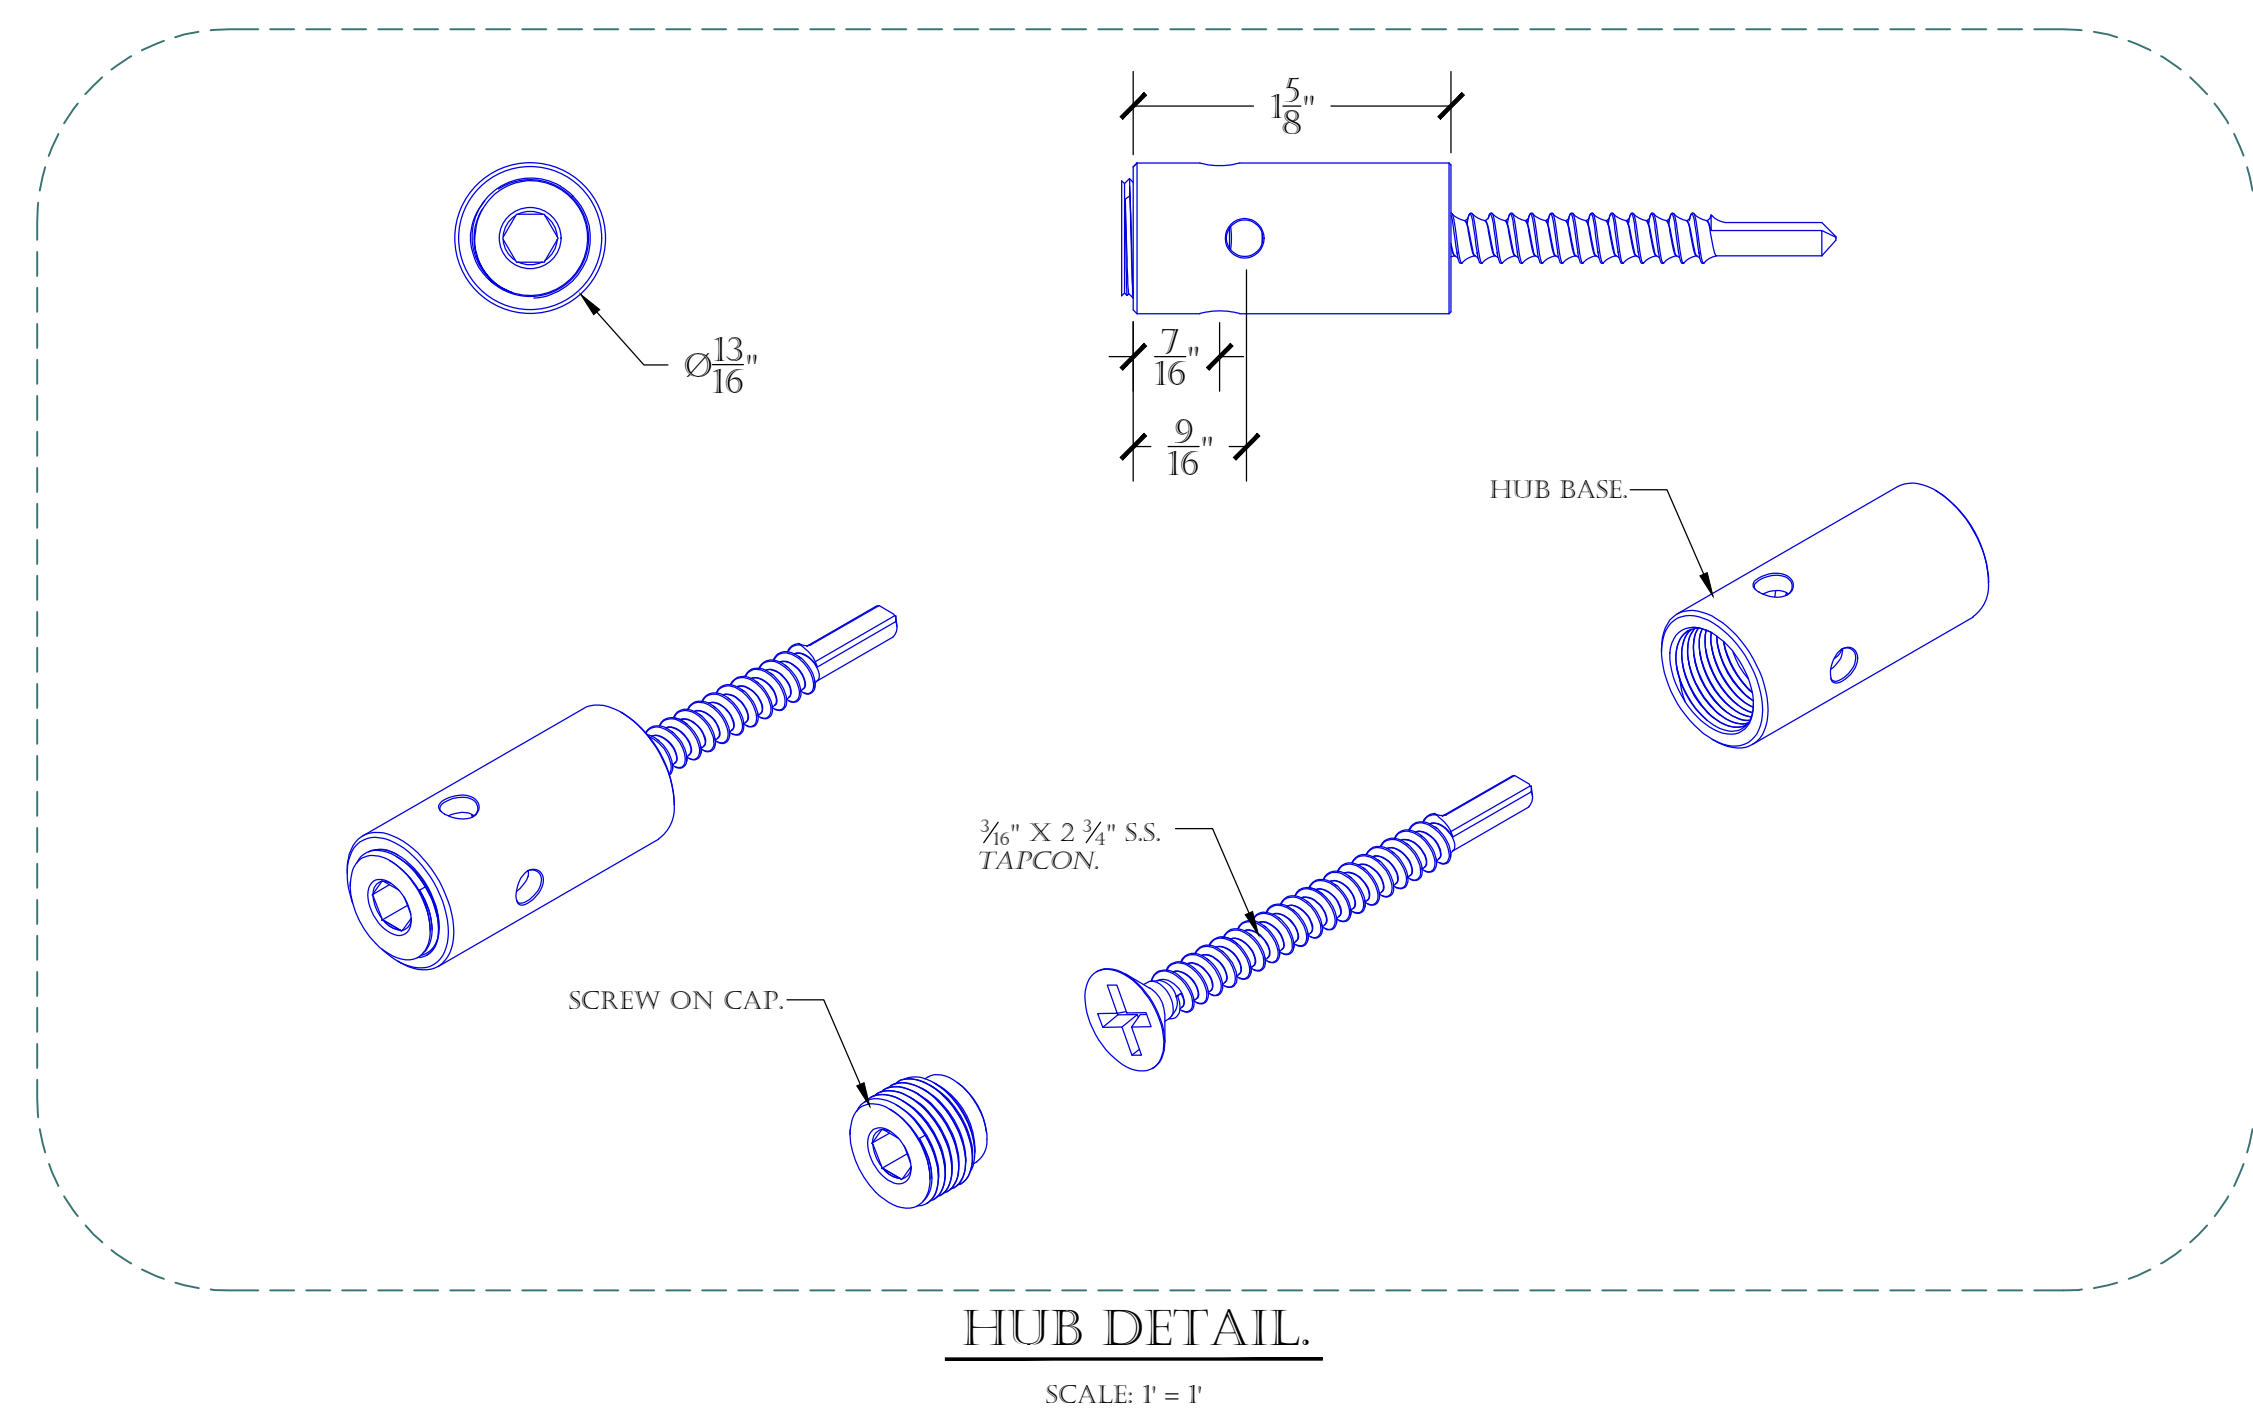

**9' X 9' TRELLIS, 12" GRID.**

SCALE: 1" = 1'

ALL MATERIALS TYPE 316 STAINLESS STEEL ALLOY .  
THIS KIT IS DESIGNED FOR A BRICK, BLOCK, PRECAST, OR WOOD WALL.

**HUB DETAIL.**

SCALE: 1" = 1'

**THE 9' X 9', 12" GRID KIT INCLUDES THE FOLLOWING:**

**MOUNTING DETAIL 1.**

SCALE: 6" = 1'

**MOUNTING DETAIL 2.**

SCALE: 6" = 1'

**MOUNTING DETAIL 3.**

SCALE: 6" = 1'

**TOP VIEW DETAIL.**

SCALE: 6" = 1'

PRODUCT: <b>S.S. CABLE GREEN WALL/ HUB TRELLIS SYSTEM.</b>		2111 34TH WAY LARGO, FL 33771 PH: 727-536-1924 FAX: 727-539-6314 SALES@SECOOUTH.COM	
CONTENT: <b>9' X 9', 12" GRID STANDARD SYSTEM DETAILS.</b>			
DRAWN BY: <b>KELLER, C.</b>			
DATE: <b>10-01-15</b>	REV: <b>9-11-20</b>		
<small>           PROPRIETARY AND CONFIDENTIAL.            THE INFORMATION CONTAINED IN THIS DRAWING IS THE SOLE PROPERTY OF SECO SOUTH INC. ANY REPRODUCTION IN PART OR AS A WHOLE WITHOUT THE WRITTEN PERMISSION OF SECO SOUTH INC. IS PROHIBITED.         </small>			