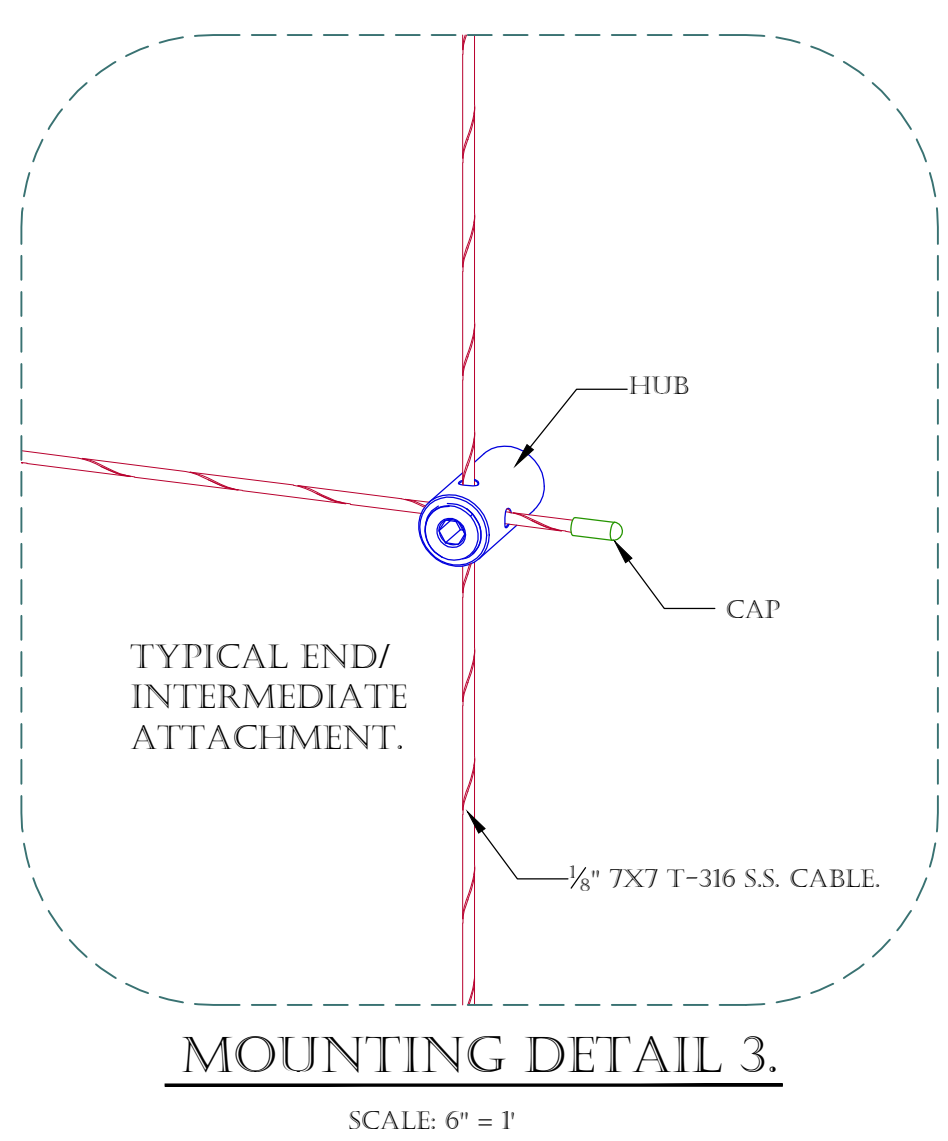

**9' X 9' TRELLIS, 12" GRID.**

SCALE: 1" = 1'

ALL MATERIALS TYPE 316 STAINLESS STEEL ALLOY .  
THIS KIT IS DESIGNED FOR A BRICK, BLOCK, PRECAST, OR WOOD WALL.

**HUB DETAIL.**

SCALE: 1" = 1'

**THE 9' X 9', 12" GRID KIT INCLUDES THE FOLLOWING:**

**MOUNTING DETAIL 1.**

SCALE: 6" = 1'

**MOUNTING DETAIL 2.**

SCALE: 6" = 1'

**MOUNTING DETAIL 3.**

SCALE: 6" = 1'

**TOP VIEW DETAIL.**

SCALE: 6" = 1'

PRODUCT: <b>S.S. CABLE GREEN WALL/ HUB TRELLIS SYSTEM.</b>		2111 34TH WAY LARGO, FL 33771 PH: 727-536-1924 FAX: 727-539-6314 SALES@SECOOUTH.COM	
CONTENT: <b>9' X 9', 12" GRID STANDARD SYSTEM DETAILS.</b>			
DRAWN BY: <b>KELLER, C.</b>			
DATE: <b>10-01-15</b>	REV: <b>9-11-20</b>		
<small>           PROPRIETARY AND CONFIDENTIAL.            THE INFORMATION CONTAINED IN THIS DRAWING IS THE SOLE PROPERTY OF SECO SOUTH INC. ANY REPRODUCTION IN PART OR AS A WHOLE WITHOUT THE WRITTEN PERMISSION OF SECO SOUTH INC. IS PROHIBITED.         </small>			