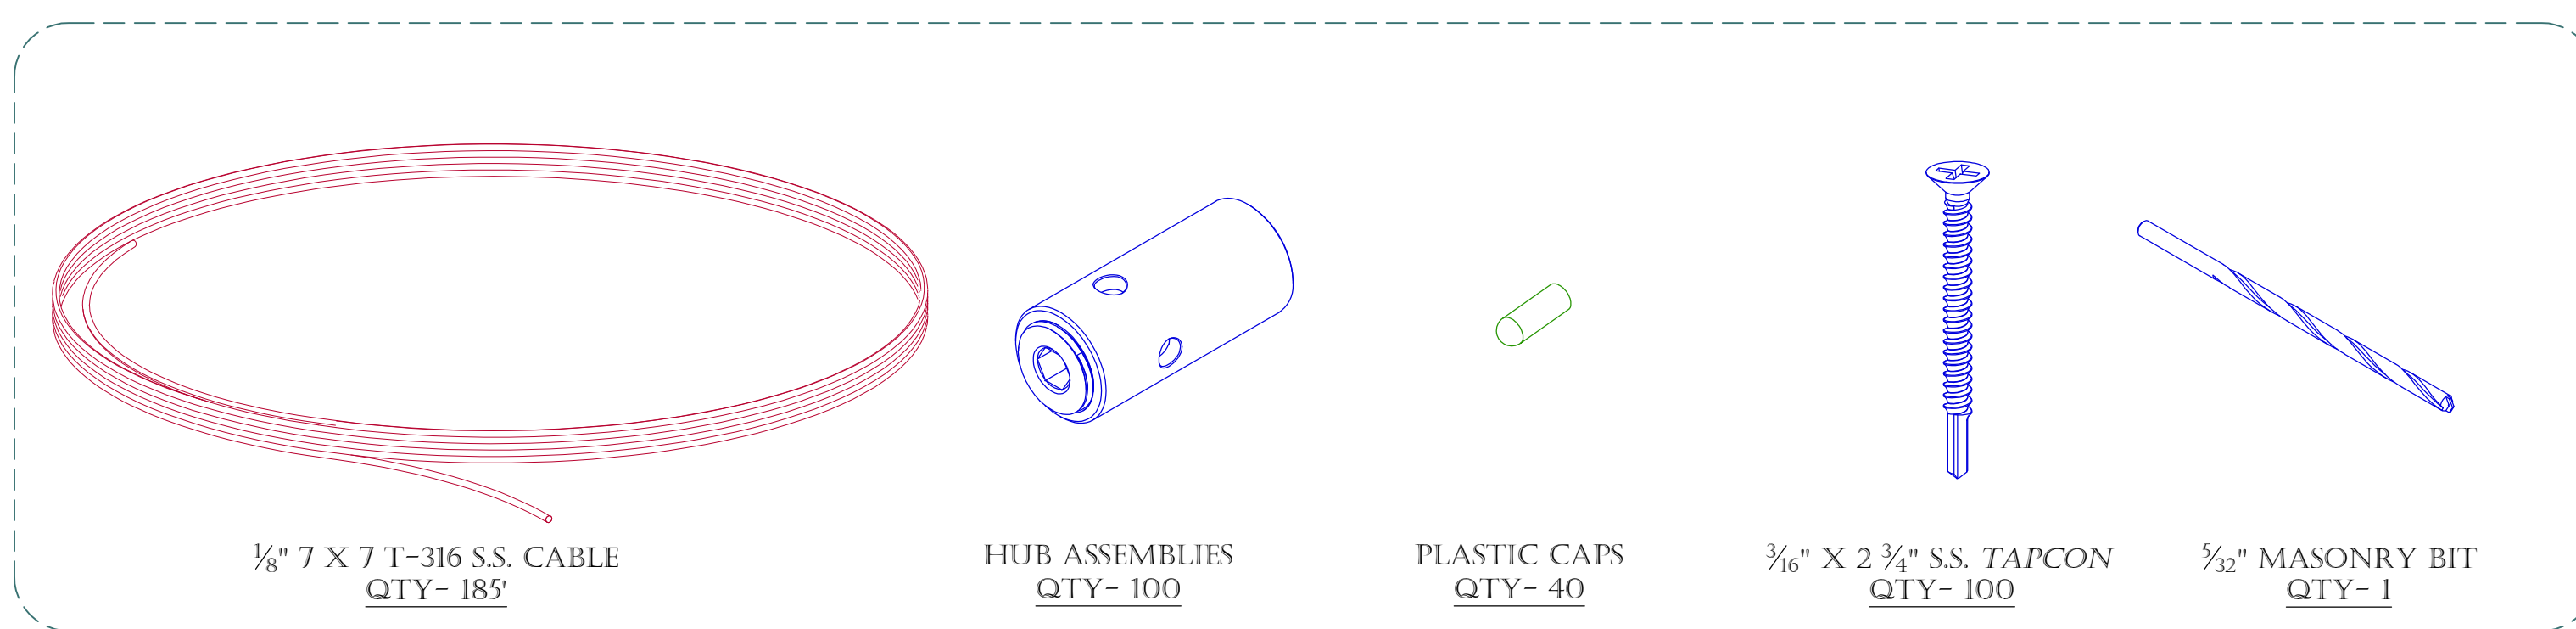

**9' X 9' TRELLIS, 12" GRID.**

SCALE: 1" = 1'

ALL MATERIALS TYPE 316 STAINLESS STEEL ALLOY .  
THIS KIT IS DESIGNED FOR A BRICK, BLOCK, PRECAST, OR WOOD WALL.

**HUB DETAIL.**

SCALE: 1" = 1'

**THE 9' X 9', 12" GRID KIT INCLUDES THE FOLLOWING:**

**MOUNTING DETAIL 1.**

SCALE: 6" = 1'

**MOUNTING DETAIL 2.**

SCALE: 6" = 1'

**MOUNTING DETAIL 3.**

SCALE: 6" = 1'

**TOP VIEW DETAIL.**

SCALE: 6" = 1'