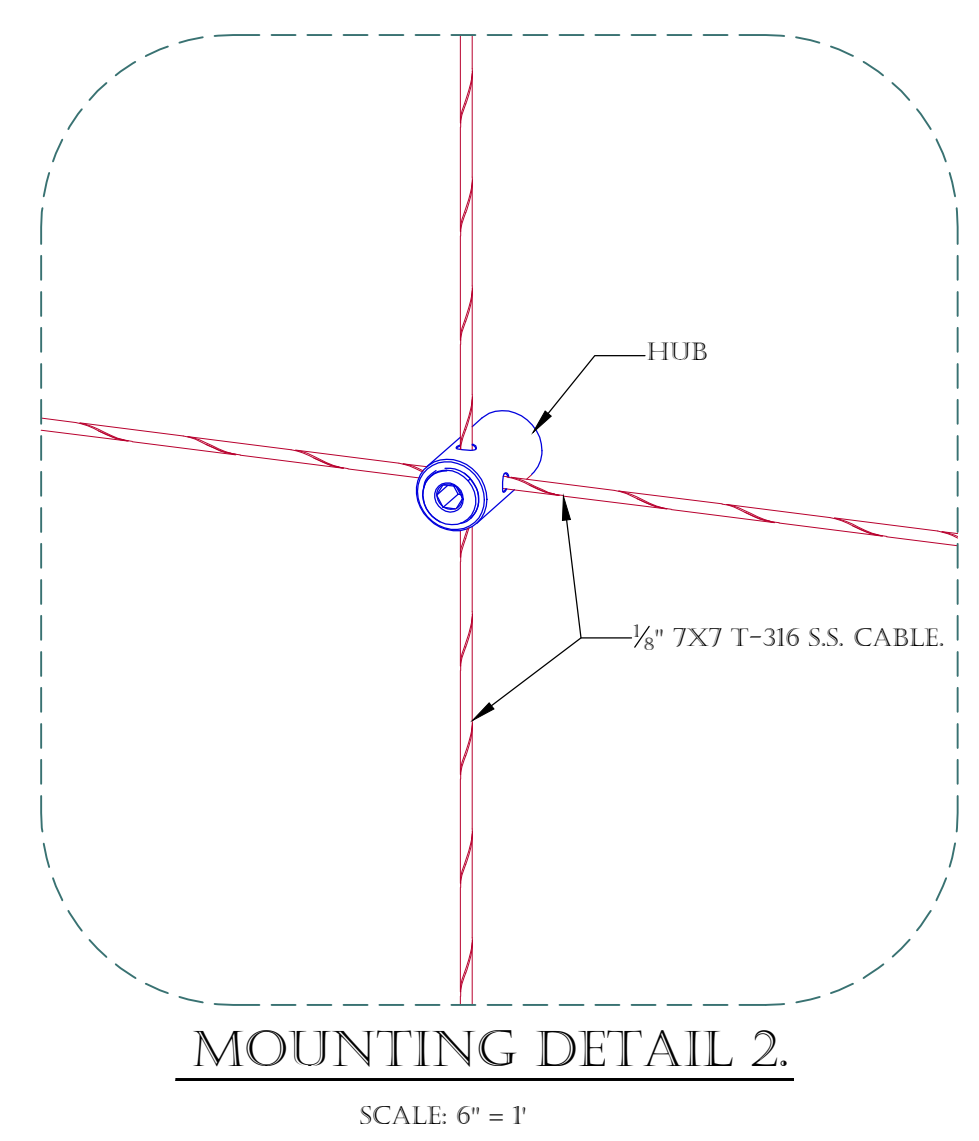

**9' X 9' TRELLIS, 12" GRID.**

SCALE: 1" = 1'

ALL MATERIALS TYPE 316 STAINLESS STEEL ALLOY .  
THIS KIT IS DESIGNED FOR A BRICK, BLOCK, PRECAST, OR WOOD WALL.

**HUB DETAIL.**

SCALE: 1" = 1'

**THE 9' X 9', 12" GRID KIT INCLUDES THE FOLLOWING:**

**MOUNTING DETAIL 1.**

SCALE: 6" = 1'

**MOUNTING DETAIL 2.**

SCALE: 6" = 1'

**MOUNTING DETAIL 3.**

SCALE: 6" = 1'

**TOP VIEW DETAIL.**

SCALE: 6" = 1'

PRODUCT: <b>S.S. CABLE GREEN WALL/ HUB TRELLIS SYSTEM.</b>		2111 34TH WAY LARGO, FL 33771 PH: 727-536-1924 FAX: 727-539-6314 SALES@SECOOUTH.COM	
CONTENT: <b>9' X 9', 12" GRID STANDARD SYSTEM DETAILS.</b>			
DRAWN BY: <b>KELLER, C.</b>			
DATE: <b>10-01-15</b>	REV: <b>9-11-20</b>		
<small>           PROPRIETARY AND CONFIDENTIAL.            THE INFORMATION CONTAINED IN THIS DRAWING IS THE SOLE PROPERTY OF SECO SOUTH INC. ANY REPRODUCTION IN PART OR AS A WHOLE WITHOUT THE WRITTEN PERMISSION OF SECO SOUTH INC. IS PROHIBITED.         </small>			