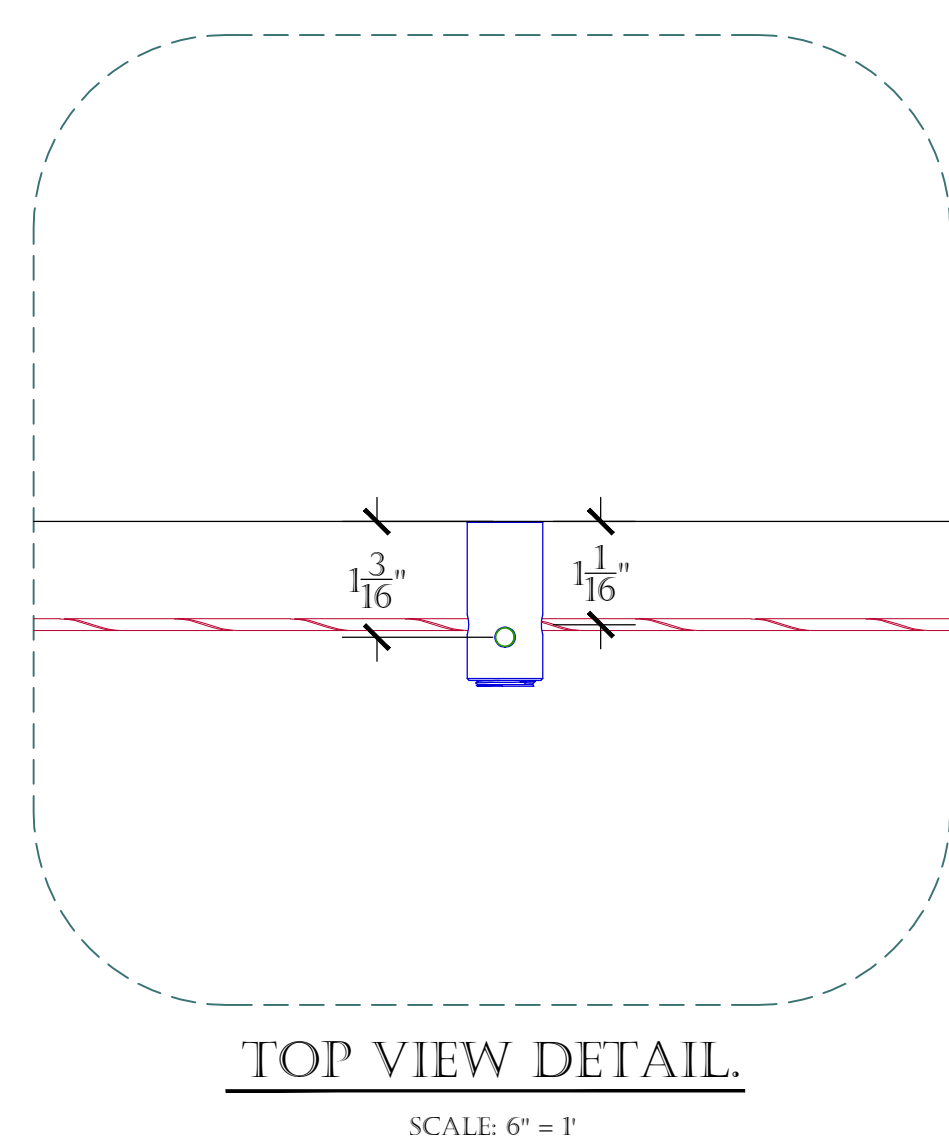

**9' X 9' TRELLIS, 12" GRID.**

SCALE: 1" = 1'

ALL MATERIALS TYPE 316 STAINLESS STEEL ALLOY .  
THIS KIT IS DESIGNED FOR A BRICK, BLOCK, PRECAST, OR WOOD WALL.

**HUB DETAIL.**

SCALE: 1" = 1'

**THE 9' X 9', 12" GRID KIT INCLUDES THE FOLLOWING:**

**MOUNTING DETAIL 1.**

SCALE: 6" = 1'

**MOUNTING DETAIL 2.**

SCALE: 6" = 1'

**MOUNTING DETAIL 3.**

SCALE: 6" = 1'

**TOP VIEW DETAIL.**

SCALE: 6" = 1'