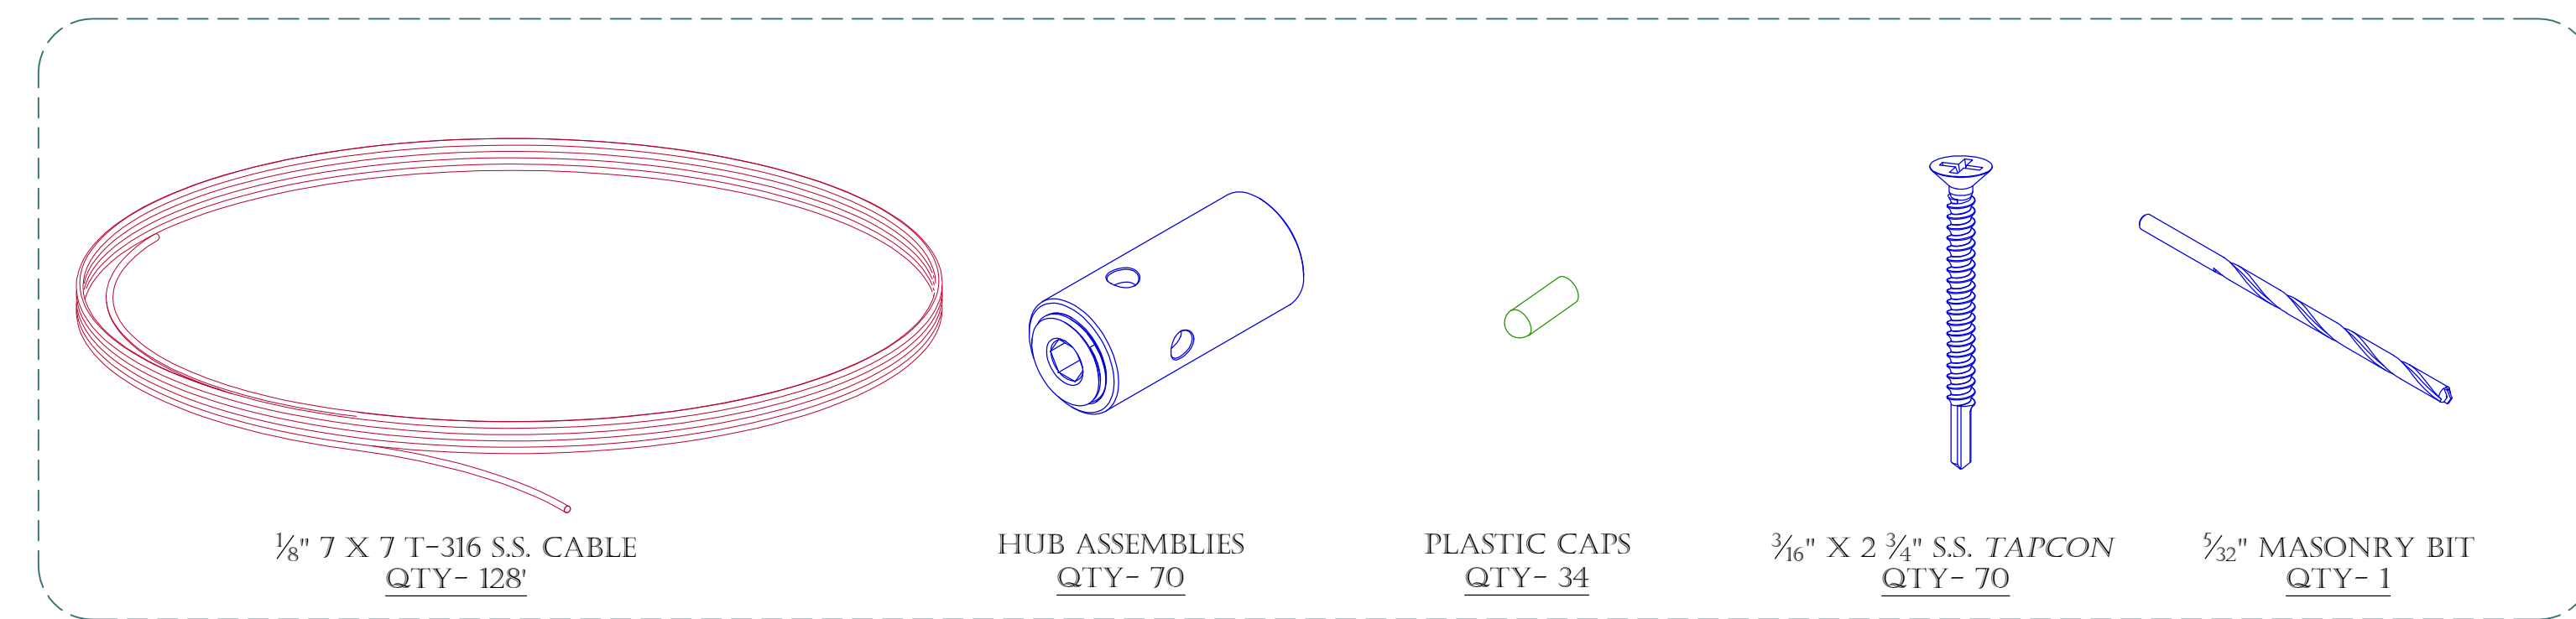

9' X 6' TRELLIS, 12" GRID.
SCALE: 1 1/2" = 1'

ALL MATERIALS TYPE 316 STAINLESS STEEL ALLOY .
THIS KIT IS DESIGNED FOR A BRICK, BLOCK, PRECAST, OR WOOD WALL.

HUB DETAIL.
SCALE: 1" = 1'

THE 9' X 6', 12" GRID KIT INCLUDES THE FOLLOWING:

MOUNTING DETAIL 1.
SCALE: 6" = 1'

MOUNTING DETAIL 2.
SCALE: 6" = 1'

MOUNTING DETAIL 3.
SCALE: 6" = 1'

TOP VIEW DETAIL.
SCALE: 6" = 1'

PRODUCT: S.S. CABLE GREEN WALL/ HUB TRELLIS SYSTEM.		2111 34TH WAY LARGO, FL 33771 PH: 727-536-1924 FAX: 727-539-6314 SALES@SECOOUTH.COM	
CONTENT: 9' X 6' , 12" GRID STANDARD SYSTEM DETAILS.			
DRAWN BY: KELLER, C.			
DATE: 10-01-15	REV: 9-11-20		
<small> PROPRIETARY AND CONFIDENTIAL. THE INFORMATION CONTAINED IN THIS DRAWING IS THE SOLE PROPERTY OF SECO SOUTH INC. ANY REPRODUCTION IN PART OR AS A WHOLE WITHOUT THE WRITTEN PERMISSION OF SECO SOUTH INC. IS PROHIBITED. </small>			