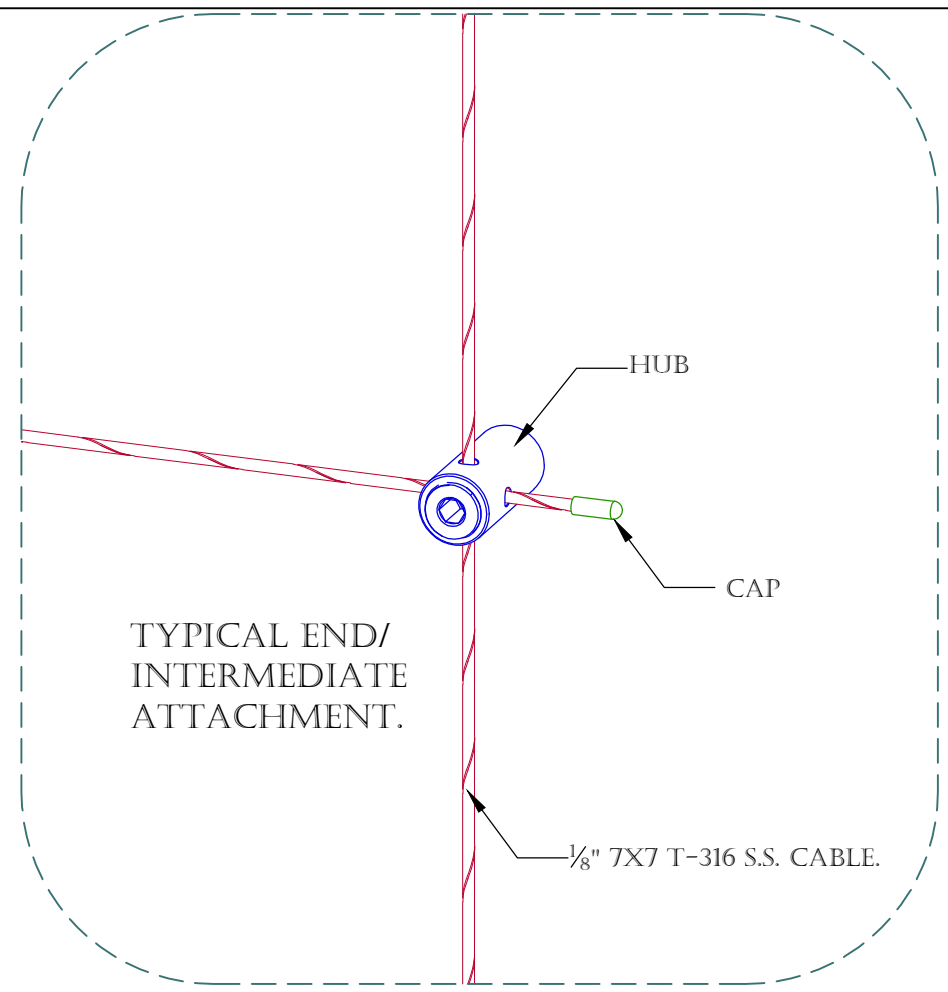

9' X 6' TRELLIS, 12" GRID.
SCALE: 1 1/2" = 1'

ALL MATERIALS TYPE 316 STAINLESS STEEL ALLOY .
THIS KIT IS DESIGNED FOR A BRICK, BLOCK, PRECAST, OR WOOD WALL.

HUB DETAIL.
SCALE: 1" = 1'

THE 9' X 6', 12" GRID KIT INCLUDES THE FOLLOWING:

MOUNTING DETAIL 1.
SCALE: 6" = 1'

MOUNTING DETAIL 2.
SCALE: 6" = 1'

MOUNTING DETAIL 3.
SCALE: 6" = 1'

TOP VIEW DETAIL.
SCALE: 6" = 1'

PRODUCT: S.S. CABLE GREEN WALL/ HUB TRELLIS SYSTEM.		2111 34TH WAY LARGO, FL 33771 PH: 727-536-1924 FAX: 727-539-6314 SALES@SECOOUTH.COM	
CONTENT: 9' X 6' , 12" GRID STANDARD SYSTEM DETAILS.			
DRAWN BY: KELLER, C.			
DATE: 10-01-15	REV: 9-11-20		
<small> PROPRIETARY AND CONFIDENTIAL. THE INFORMATION CONTAINED IN THIS DRAWING IS THE SOLE PROPERTY OF SECO SOUTH INC. ANY REPRODUCTION IN PART OR AS A WHOLE WITHOUT THE WRITTEN PERMISSION OF SECO SOUTH INC. IS PROHIBITED. </small>			