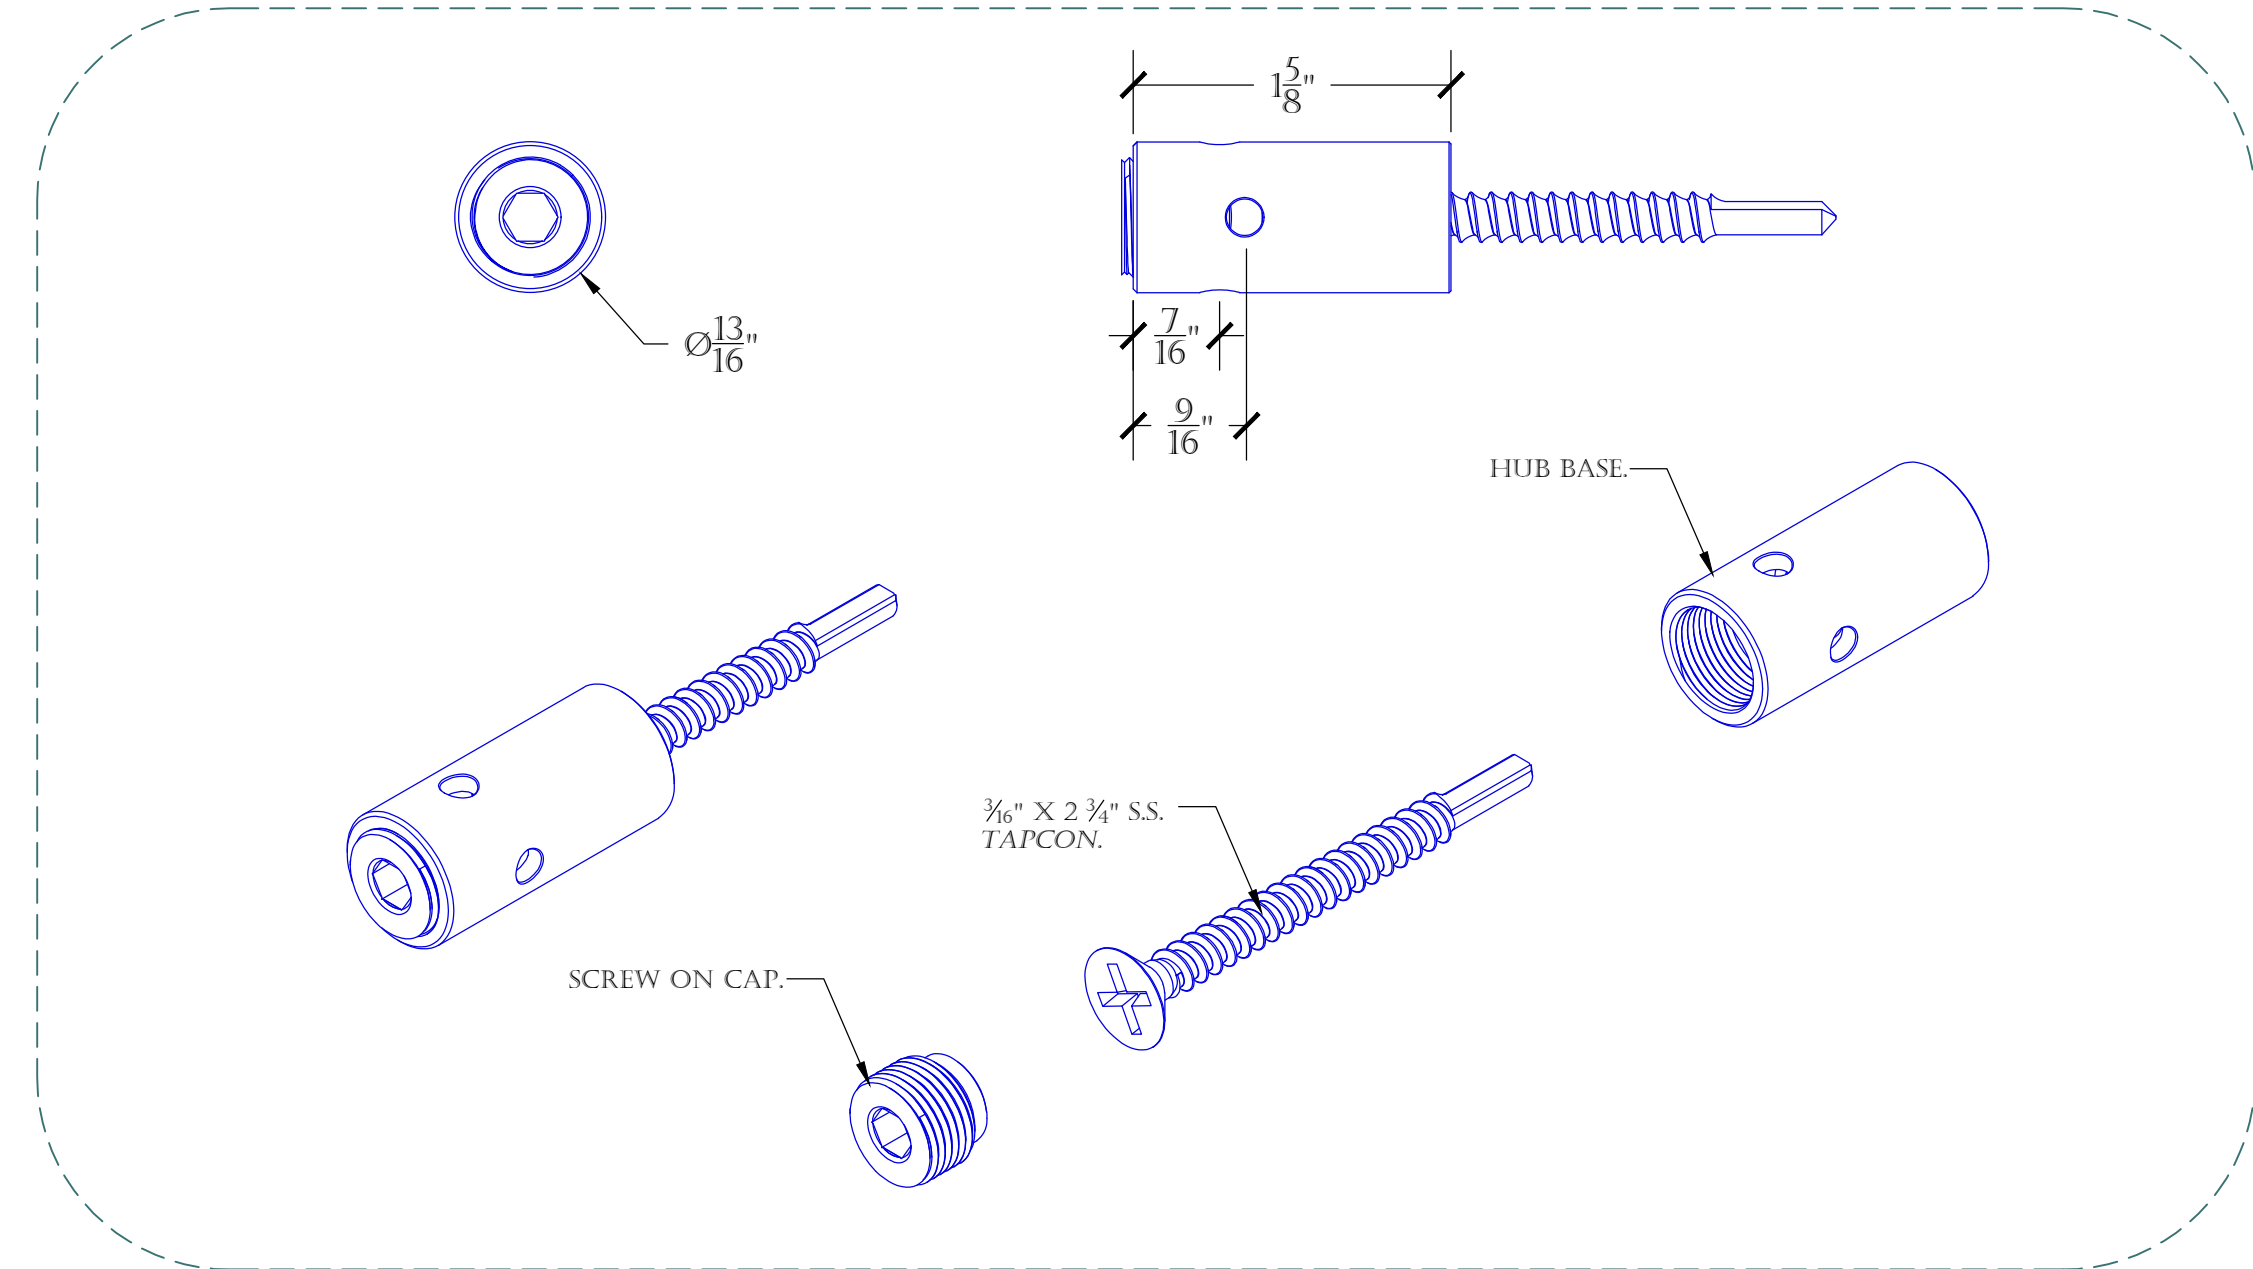

9' X 6' TRELLIS, 12" GRID.
SCALE: 1 1/2" = 1'

ALL MATERIALS TYPE 316 STAINLESS STEEL ALLOY .
THIS KIT IS DESIGNED FOR A BRICK, BLOCK, PRECAST, OR WOOD WALL.

HUB DETAIL.
SCALE: 1" = 1'

THE 9' X 6', 12" GRID KIT INCLUDES THE FOLLOWING:

MOUNTING DETAIL 1.
SCALE: 6" = 1'

MOUNTING DETAIL 2.
SCALE: 6" = 1'

MOUNTING DETAIL 3.
SCALE: 6" = 1'

TOP VIEW DETAIL.
SCALE: 6" = 1'

PRODUCT: S.S. CABLE GREEN WALL/ HUB TRELLIS SYSTEM.		2111 34TH WAY LARGO, FL 33771 PH: 727-536-1924 FAX: 727-539-6314 SALES@SECOOUTH.COM	
CONTENT: 9' X 6' , 12" GRID STANDARD SYSTEM DETAILS.			
DRAWN BY: KELLER, C.			
DATE: 10-01-15	REV: 9-11-20		
<small> PROPRIETARY AND CONFIDENTIAL. THE INFORMATION CONTAINED IN THIS DRAWING IS THE SOLE PROPERTY OF SECO SOUTH INC. ANY REPRODUCTION IN PART OR AS A WHOLE WITHOUT THE WRITTEN PERMISSION OF SECO SOUTH INC. IS PROHIBITED. </small>			