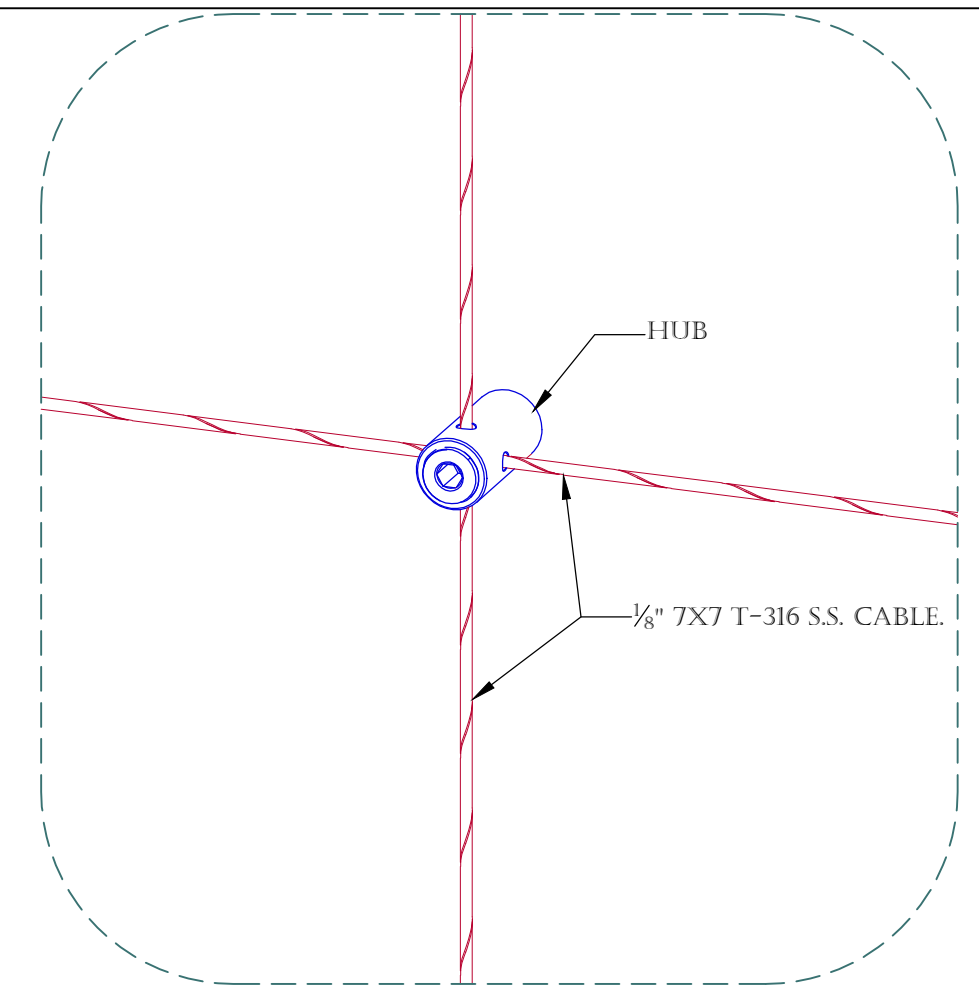

9' X 6' TRELLIS, 12" GRID.
SCALE: 1 1/2" = 1'

ALL MATERIALS TYPE 316 STAINLESS STEEL ALLOY .
THIS KIT IS DESIGNED FOR A BRICK, BLOCK, PRECAST, OR WOOD WALL.

HUB DETAIL.
SCALE: 1" = 1'

THE 9' X 6', 12" GRID KIT INCLUDES THE FOLLOWING:

MOUNTING DETAIL 1.
SCALE: 6" = 1'

MOUNTING DETAIL 2.
SCALE: 6" = 1'

MOUNTING DETAIL 3.
SCALE: 6" = 1'

TOP VIEW DETAIL.
SCALE: 6" = 1'

PRODUCT: S.S. CABLE GREEN WALL/ HUB TRELLIS SYSTEM.		2111 34TH WAY LARGO, FL 33771 PH: 727-536-1924 FAX: 727-539-6314 SALES@SECOOUTH.COM	
CONTENT: 9' X 6' , 12" GRID STANDARD SYSTEM DETAILS.			
DRAWN BY: KELLER, C.			
DATE: 10-01-15	REV: 9-11-20		
<small> PROPRIETARY AND CONFIDENTIAL. THE INFORMATION CONTAINED IN THIS DRAWING IS THE SOLE PROPERTY OF SECO SOUTH INC. ANY REPRODUCTION IN PART OR AS A WHOLE WITHOUT THE WRITTEN PERMISSION OF SECO SOUTH INC. IS PROHIBITED. </small>			