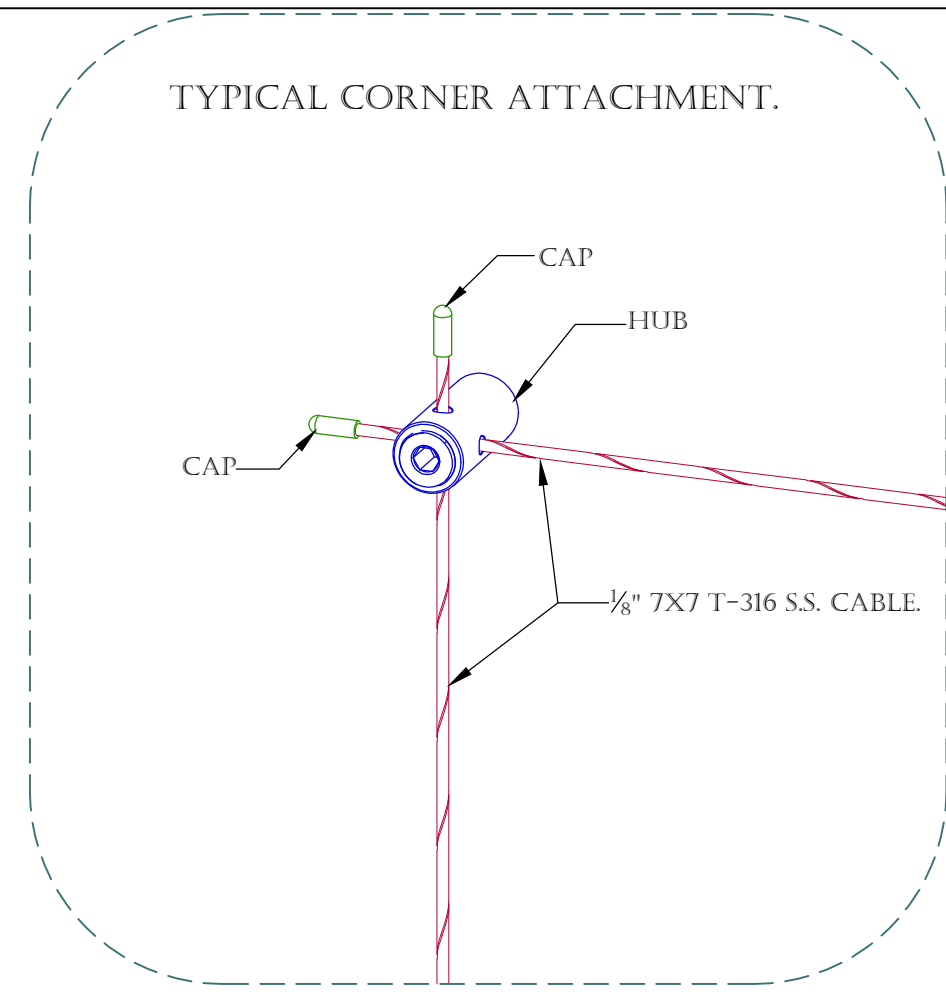

9' X 6' TRELLIS, 12" GRID.
SCALE: 1 1/2" = 1'

ALL MATERIALS TYPE 316 STAINLESS STEEL ALLOY .
THIS KIT IS DESIGNED FOR A BRICK, BLOCK, PRECAST, OR WOOD WALL.

HUB DETAIL.
SCALE: 1" = 1'

THE 9' X 6', 12" GRID KIT INCLUDES THE FOLLOWING:

MOUNTING DETAIL 1.
SCALE: 6" = 1'

MOUNTING DETAIL 2.
SCALE: 6" = 1'

MOUNTING DETAIL 3.
SCALE: 6" = 1'

TOP VIEW DETAIL.
SCALE: 6" = 1'

PRODUCT: S.S. CABLE GREEN WALL/ HUB TRELLIS SYSTEM.		2111 34TH WAY LARGO, FL 33771 PH: 727-536-1924 FAX: 727-539-6314 SALES@SECOOUTH.COM	
CONTENT: 9' X 6' , 12" GRID STANDARD SYSTEM DETAILS.			
DRAWN BY: KELLER, C.			
DATE: 10-01-15	REV: 9-11-20		
<small> PROPRIETARY AND CONFIDENTIAL. THE INFORMATION CONTAINED IN THIS DRAWING IS THE SOLE PROPERTY OF SECO SOUTH INC. ANY REPRODUCTION IN PART OR AS A WHOLE WITHOUT THE WRITTEN PERMISSION OF SECO SOUTH INC. IS PROHIBITED. </small>			