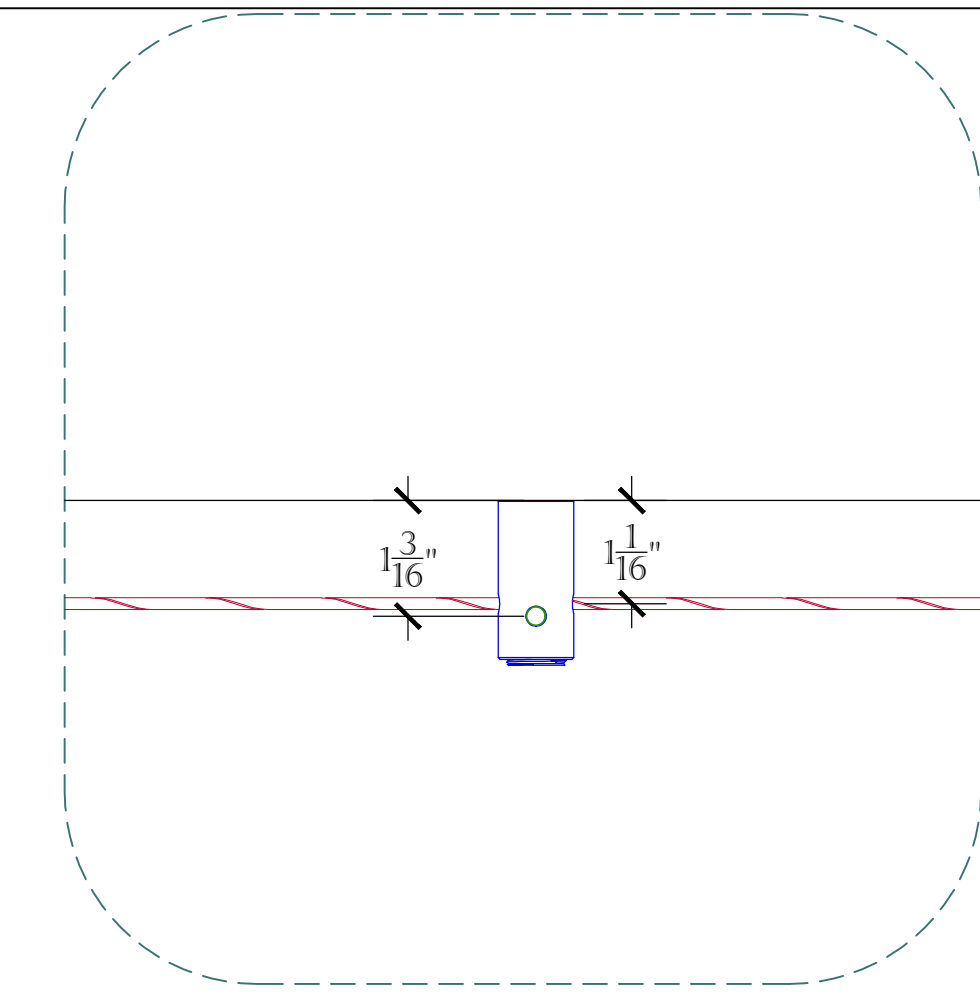

9' X 6' TRELLIS, 12" GRID.
SCALE: 1 1/2" = 1'

ALL MATERIALS TYPE 316 STAINLESS STEEL ALLOY .
THIS KIT IS DESIGNED FOR A BRICK, BLOCK, PRECAST, OR WOOD WALL.

HUB DETAIL.
SCALE: 1" = 1'

THE 9' X 6', 12" GRID KIT INCLUDES THE FOLLOWING:

MOUNTING DETAIL 1.
SCALE: 6" = 1'

MOUNTING DETAIL 2.
SCALE: 6" = 1'

MOUNTING DETAIL 3.
SCALE: 6" = 1'

TOP VIEW DETAIL.
SCALE: 6" = 1'

PRODUCT: S.S. CABLE GREEN WALL/ HUB TRELLIS SYSTEM.		2111 34TH WAY LARGO, FL 33771 PH: 727-536-1924 FAX: 727-539-6314 SALES@SECOOUTH.COM	
CONTENT: 9' X 6' , 12" GRID STANDARD SYSTEM DETAILS.			
DRAWN BY: KELLER, C.			
DATE: 10-01-15	REV: 9-11-20		
<small> PROPRIETARY AND CONFIDENTIAL. THE INFORMATION CONTAINED IN THIS DRAWING IS THE SOLE PROPERTY OF SECO SOUTH INC. ANY REPRODUCTION IN PART OR AS A WHOLE WITHOUT THE WRITTEN PERMISSION OF SECO SOUTH INC. IS PROHIBITED. </small>			