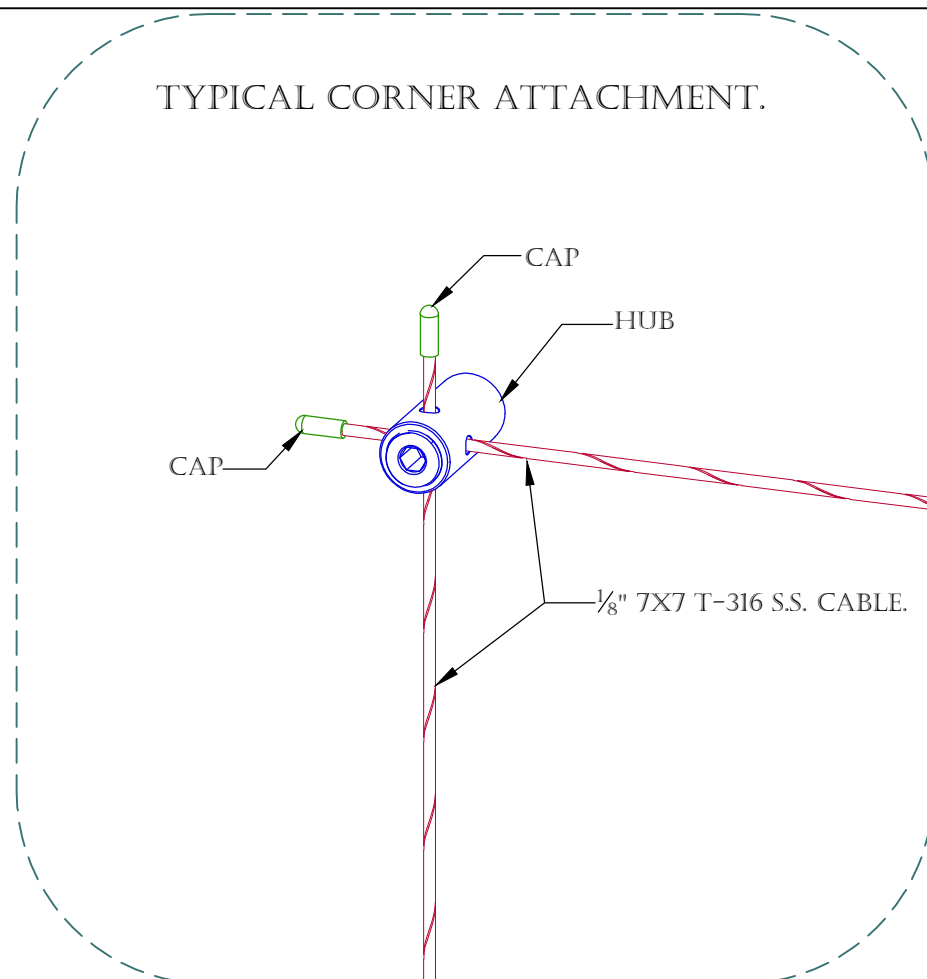

ALL MATERIALS TYPE 316 STAINLESS STEEL ALLOY .
THIS KIT IS DESIGNED FOR A BRICK, BLOCK, PRECAST, OR WOOD WALL.

HUB DETAIL.
SCALE: 1" = 1"

THE 6' X 6', 12" GRID KIT INCLUDES THE FOLLOWING:

6' X 6' TRELLIS, 12" GRID.

SCALE: 1 1/2" = 1"

MOUNTING DETAIL 1.

SCALE: 6" = 1"

MOUNTING DETAIL 2.

SCALE: 6" = 1"

MOUNTING DETAIL 3.

SCALE: 6" = 1"

TOP VIEW DETAIL.

SCALE: 6" = 1"

PRODUCT: S.S. CABLE GREEN WALL/ HUB TRELLIS SYSTEM.		2111 34TH WAY LARGO, FL 33771 PH: 727-536-1924 FAX: 727-539-6314 SALES@SECOOUTH.COM	
CONTENT: 6' X 6', 12" GRID STANDARD SYSTEM DETAILS.			
DRAWN BY: KELLER, C.			
DATE: 10-01-15	REV: 9-11-20		
<small> PROPRIETARY AND CONFIDENTIAL. THE INFORMATION CONTAINED IN THIS DRAWING IS THE SOLE PROPERTY OF SECO SOUTH INC. ANY REPRODUCTION IN PART OR AS A WHOLE WITHOUT THE WRITTEN PERMISSION OF SECO SOUTH INC. IS PROHIBITED. </small>			