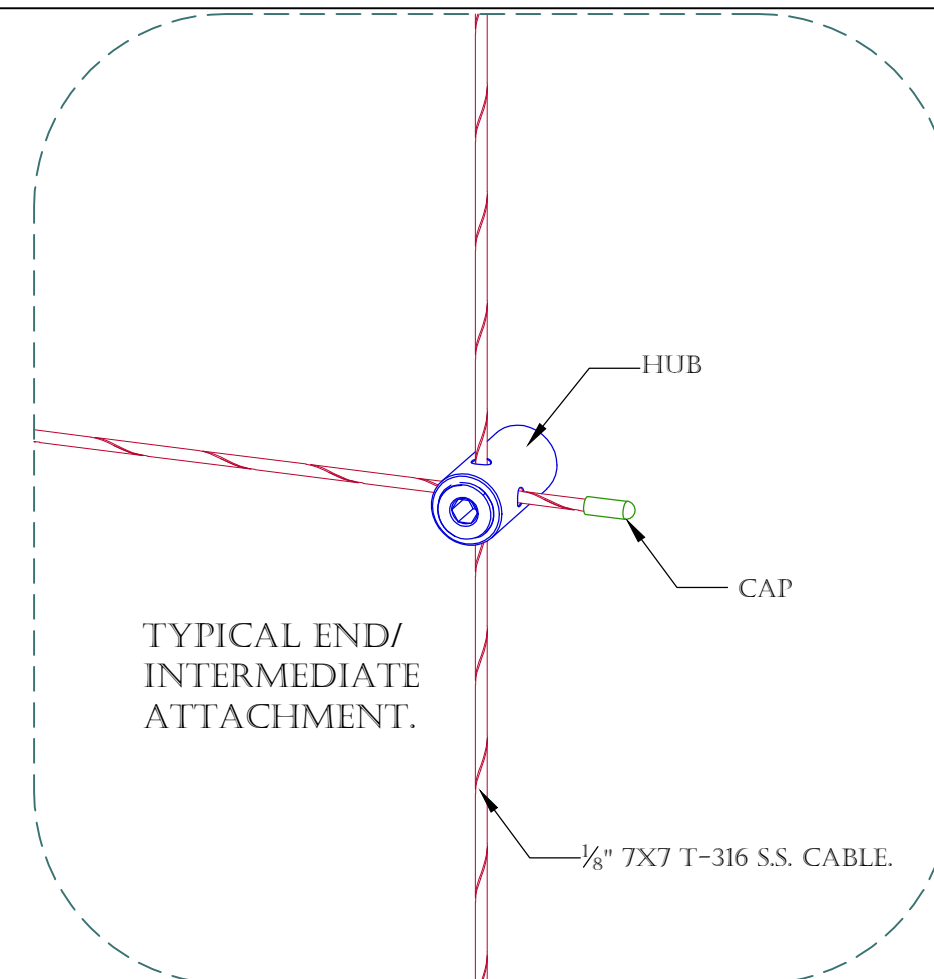

ALL MATERIALS TYPE 316 STAINLESS STEEL ALLOY .
THIS KIT IS DESIGNED FOR A BRICK, BLOCK, PRECAST, OR WOOD WALL.

HUB DETAIL.
SCALE: 1" = 1"

THE 6' X 6', 12" GRID KIT INCLUDES THE FOLLOWING:

6' X 6' TRELLIS, 12" GRID.

SCALE: 1 1/2" = 1"

MOUNTING DETAIL 1.

SCALE: 6" = 1"

MOUNTING DETAIL 2.

SCALE: 6" = 1"

MOUNTING DETAIL 3.

SCALE: 6" = 1"

TOP VIEW DETAIL.

SCALE: 6" = 1"

PRODUCT: S.S. CABLE GREEN WALL/ HUB TRELLIS SYSTEM.		2111 34TH WAY LARGO, FL 33771 PH: 727-536-1924 FAX: 727-539-6314 SALES@SECOOUTH.COM	
CONTENT: 6' X 6', 12" GRID STANDARD SYSTEM DETAILS.			
DRAWN BY: KELLER, C.			
DATE: 10-01-15	REV: 9-11-20		
<small> PROPRIETARY AND CONFIDENTIAL. THE INFORMATION CONTAINED IN THIS DRAWING IS THE SOLE PROPERTY OF SECO SOUTH INC. ANY REPRODUCTION IN PART OR AS A WHOLE WITHOUT THE WRITTEN PERMISSION OF SECO SOUTH INC. IS PROHIBITED. </small>			