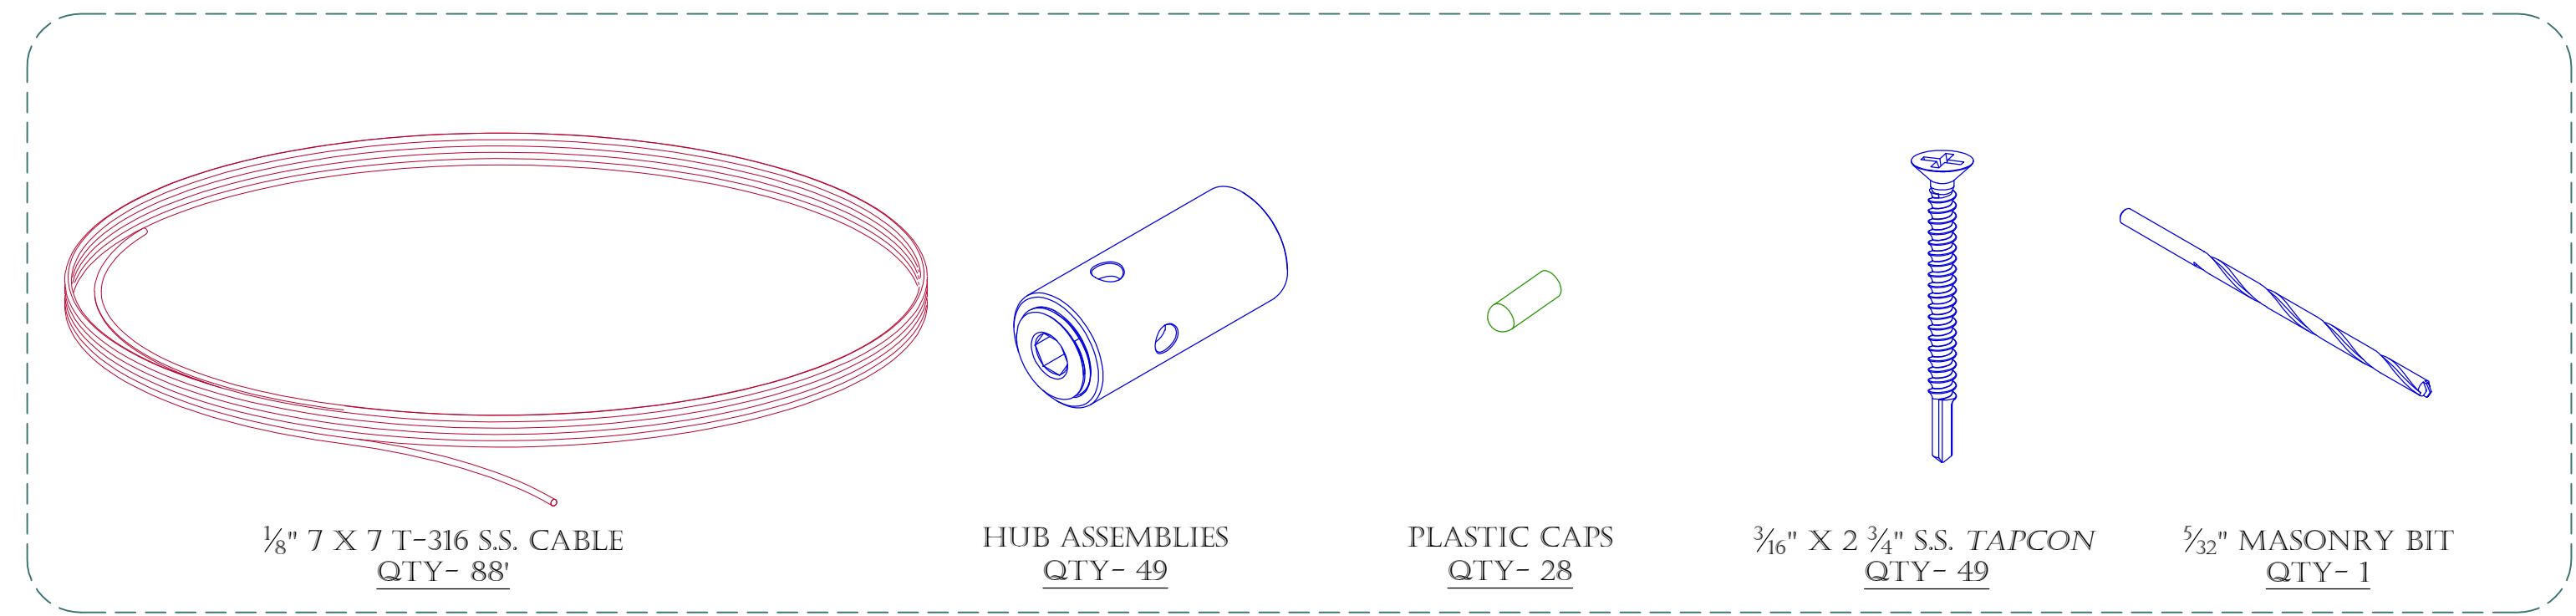

ALL MATERIALS TYPE 316 STAINLESS STEEL ALLOY .
THIS KIT IS DESIGNED FOR A BRICK, BLOCK, PRECAST, OR WOOD WALL.

HUB DETAIL.
SCALE: 1" = 1"

THE 6' X 6', 12" GRID KIT INCLUDES THE FOLLOWING:

6' X 6' TRELLIS, 12" GRID.

SCALE: 1 1/2" = 1"

MOUNTING DETAIL 1.

SCALE: 6" = 1"

MOUNTING DETAIL 2.

SCALE: 6" = 1"

MOUNTING DETAIL 3.

SCALE: 6" = 1"

TOP VIEW DETAIL.

SCALE: 6" = 1"

PRODUCT: S.S. CABLE GREEN WALL/ HUB TRELLIS SYSTEM.		2111 34TH WAY LARGO, FL 33771 PH: 727-536-1924 FAX: 727-539-6314 SALES@SECOOUTH.COM	
CONTENT: 6' X 6', 12" GRID STANDARD SYSTEM DETAILS.			
DRAWN BY: KELLER, C.			
DATE: 10-01-15	REV: 9-11-20		
<small> PROPRIETARY AND CONFIDENTIAL. THE INFORMATION CONTAINED IN THIS DRAWING IS THE SOLE PROPERTY OF SECO SOUTH INC. ANY REPRODUCTION IN PART OR AS A WHOLE WITHOUT THE WRITTEN PERMISSION OF SECO SOUTH INC. IS PROHIBITED. </small>			