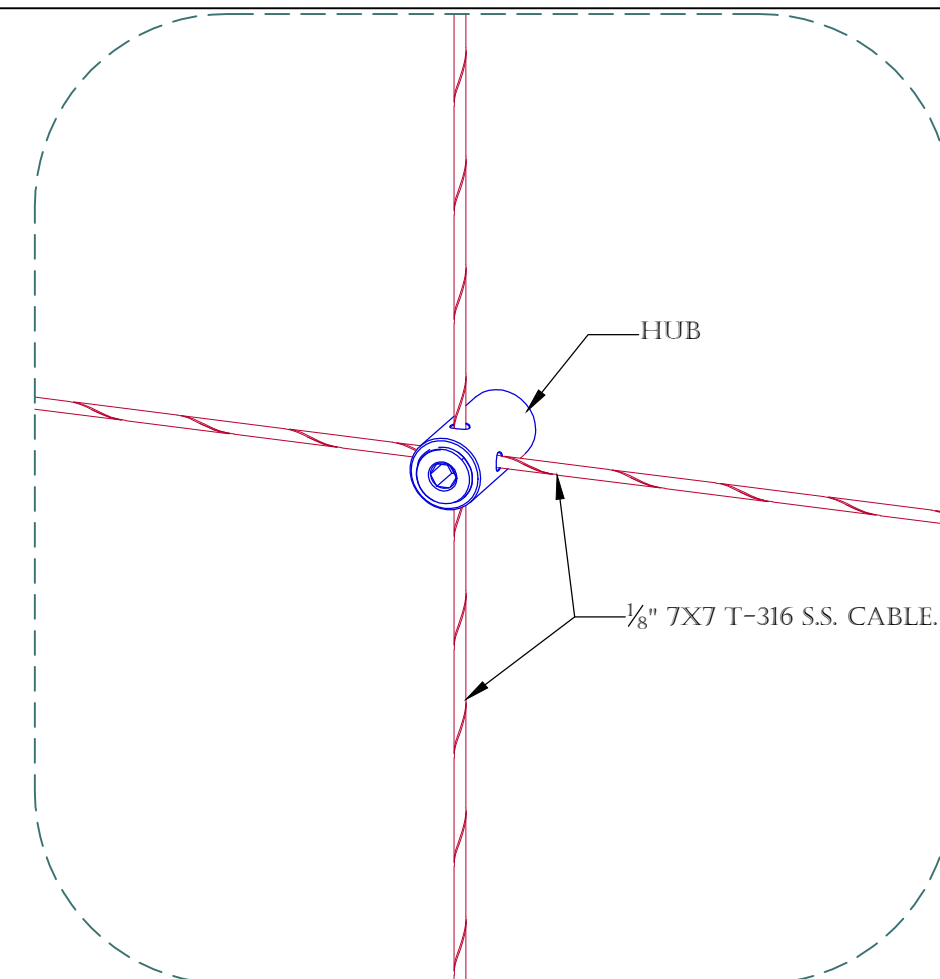

ALL MATERIALS TYPE 316 STAINLESS STEEL ALLOY .
THIS KIT IS DESIGNED FOR A BRICK, BLOCK, PRECAST, OR WOOD WALL.

HUB DETAIL.
SCALE: 1" = 1"

THE 6' X 6', 12" GRID KIT INCLUDES THE FOLLOWING:

6' X 6' TRELLIS, 12" GRID.

SCALE: 1 1/2" = 1"

MOUNTING DETAIL 1.

SCALE: 6" = 1"

MOUNTING DETAIL 2.

SCALE: 6" = 1"

MOUNTING DETAIL 3.

SCALE: 6" = 1"

TOP VIEW DETAIL.

SCALE: 6" = 1"

PRODUCT: S.S. CABLE GREEN WALL/ HUB TRELLIS SYSTEM.		2111 34TH WAY LARGO, FL 33771 PH: 727-536-1924 FAX: 727-539-6314 SALES@SECOOUTH.COM	
CONTENT: 6' X 6', 12" GRID STANDARD SYSTEM DETAILS.			
DRAWN BY: KELLER, C.			
DATE: 10-01-15	REV: 9-11-20		
<small> PROPRIETARY AND CONFIDENTIAL. THE INFORMATION CONTAINED IN THIS DRAWING IS THE SOLE PROPERTY OF SECO SOUTH INC. ANY REPRODUCTION IN PART OR AS A WHOLE WITHOUT THE WRITTEN PERMISSION OF SECO SOUTH INC. IS PROHIBITED. </small>			