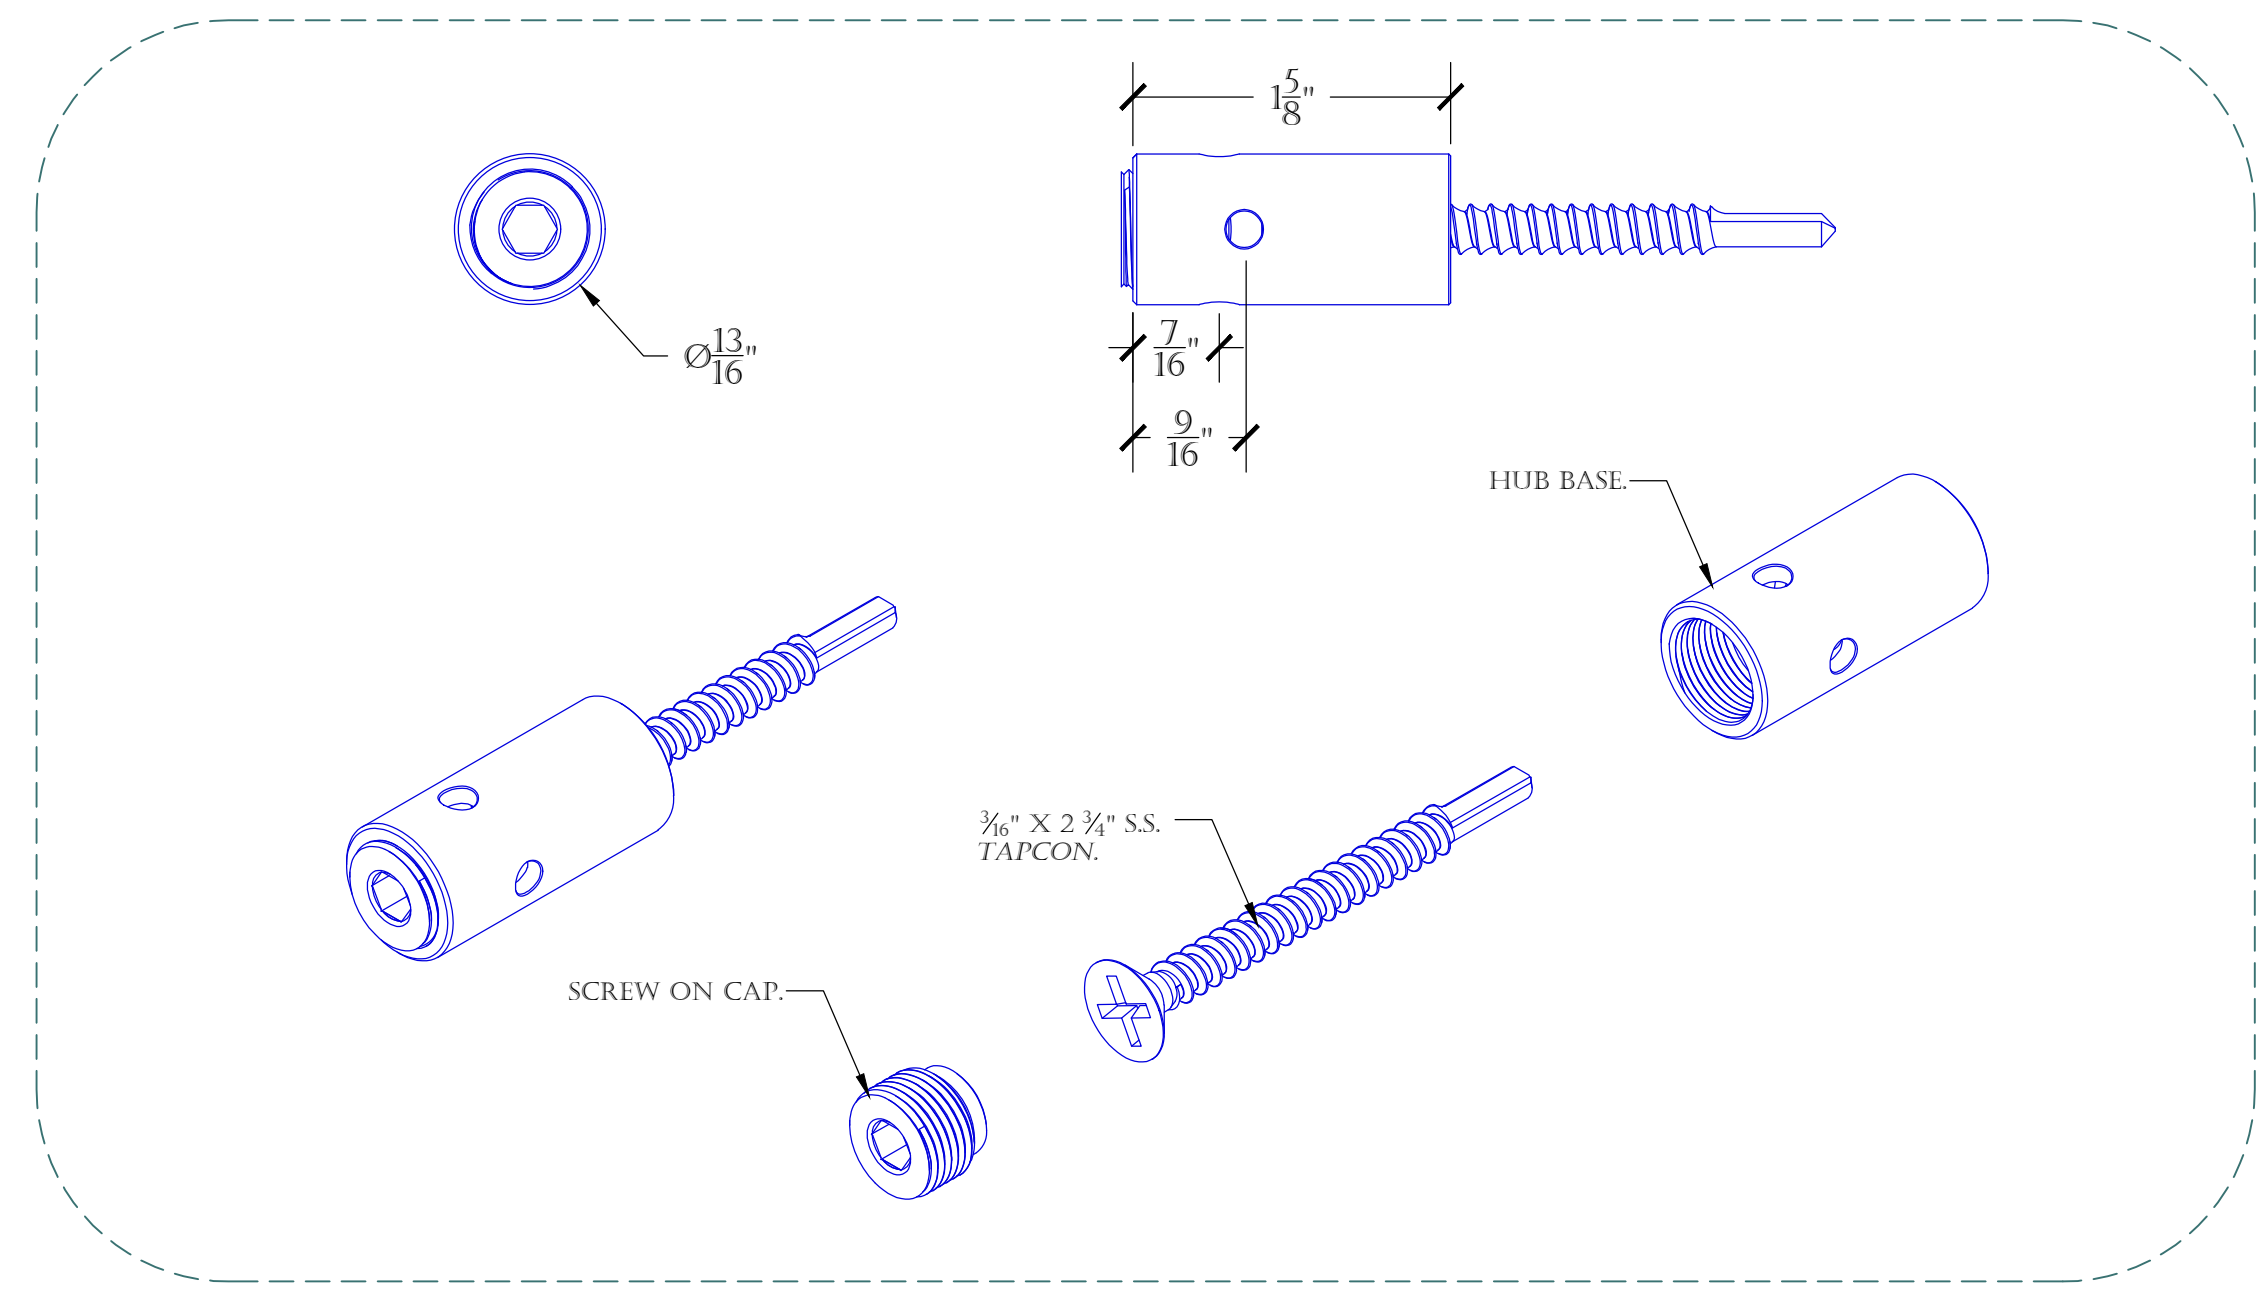

ALL MATERIALS TYPE 316 STAINLESS STEEL ALLOY .
THIS KIT IS DESIGNED FOR A BRICK, BLOCK, PRECAST, OR WOOD WALL.

HUB DETAIL.
SCALE: 1" = 1"

THE 6' X 6', 12" GRID KIT INCLUDES THE FOLLOWING:

6' X 6' TRELLIS, 12" GRID.

SCALE: 1 1/2" = 1"

MOUNTING DETAIL 1.

SCALE: 6" = 1"

MOUNTING DETAIL 2.

SCALE: 6" = 1"

MOUNTING DETAIL 3.

SCALE: 6" = 1"

TOP VIEW DETAIL.

SCALE: 6" = 1"

PRODUCT: S.S. CABLE GREEN WALL/ HUB TRELLIS SYSTEM.		2111 34TH WAY LARGO, FL 33771 PH: 727-536-1924 FAX: 727-539-6314 SALES@SECOOUTH.COM	
CONTENT: 6' X 6', 12" GRID STANDARD SYSTEM DETAILS.			
DRAWN BY: KELLER, C.			
DATE: 10-01-15	REV: 9-11-20		
<small> PROPRIETARY AND CONFIDENTIAL. THE INFORMATION CONTAINED IN THIS DRAWING IS THE SOLE PROPERTY OF SECO SOUTH INC. ANY REPRODUCTION IN PART OR AS A WHOLE WITHOUT THE WRITTEN PERMISSION OF SECO SOUTH INC. IS PROHIBITED. </small>			