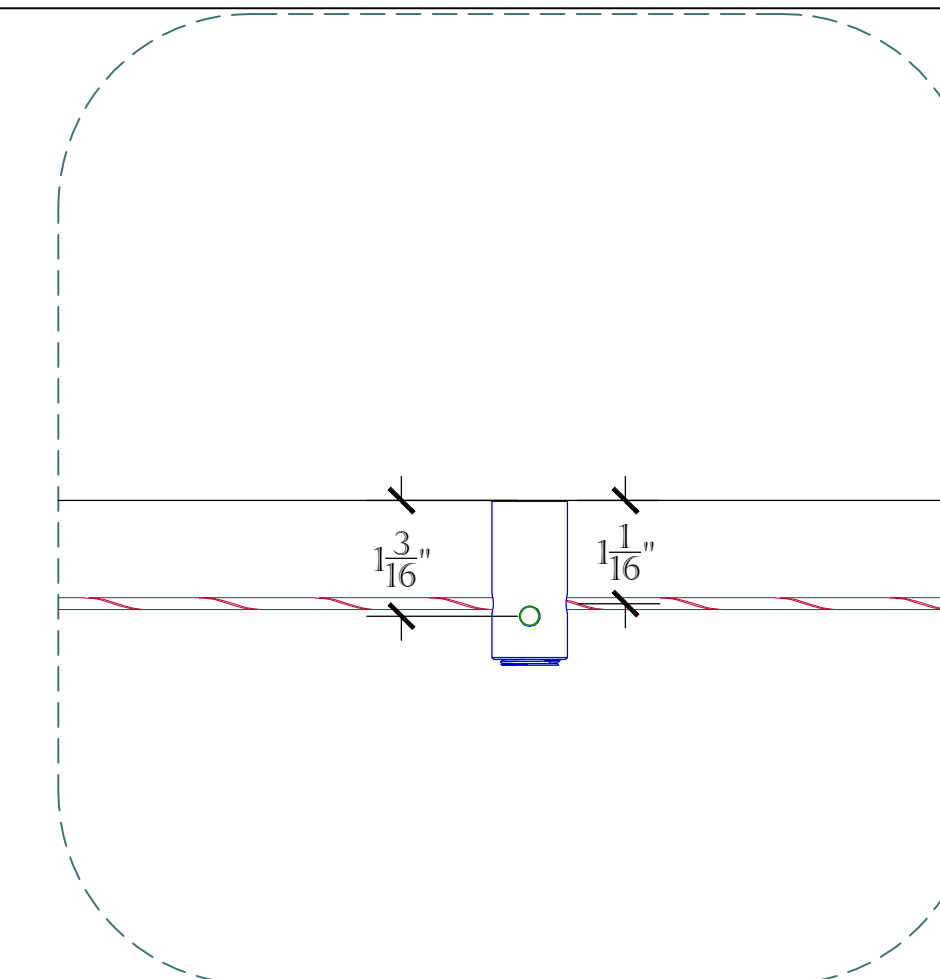

ALL MATERIALS TYPE 316 STAINLESS STEEL ALLOY .
THIS KIT IS DESIGNED FOR A BRICK, BLOCK, PRECAST, OR WOOD WALL.

HUB DETAIL.
SCALE: 1" = 1"

THE 6' X 6', 12" GRID KIT INCLUDES THE FOLLOWING:

6' X 6' TRELLIS, 12" GRID.

SCALE: 1 1/2" = 1"

MOUNTING DETAIL 1.

SCALE: 6" = 1"

MOUNTING DETAIL 2.

SCALE: 6" = 1"

MOUNTING DETAIL 3.

SCALE: 6" = 1"

TOP VIEW DETAIL.

SCALE: 6" = 1"

PRODUCT: S.S. CABLE GREEN WALL/ HUB TRELLIS SYSTEM.		2111 34TH WAY LARGO, FL 33771 PH: 727-536-1924 FAX: 727-539-6314 SALES@SECOOUTH.COM	
CONTENT: 6' X 6', 12" GRID STANDARD SYSTEM DETAILS.			
DRAWN BY: KELLER, C.			
DATE: 10-01-15	REV: 9-11-20		
<small> PROPRIETARY AND CONFIDENTIAL. THE INFORMATION CONTAINED IN THIS DRAWING IS THE SOLE PROPERTY OF SECO SOUTH INC. ANY REPRODUCTION IN PART OR AS A WHOLE WITHOUT THE WRITTEN PERMISSION OF SECO SOUTH INC. IS PROHIBITED. </small>			