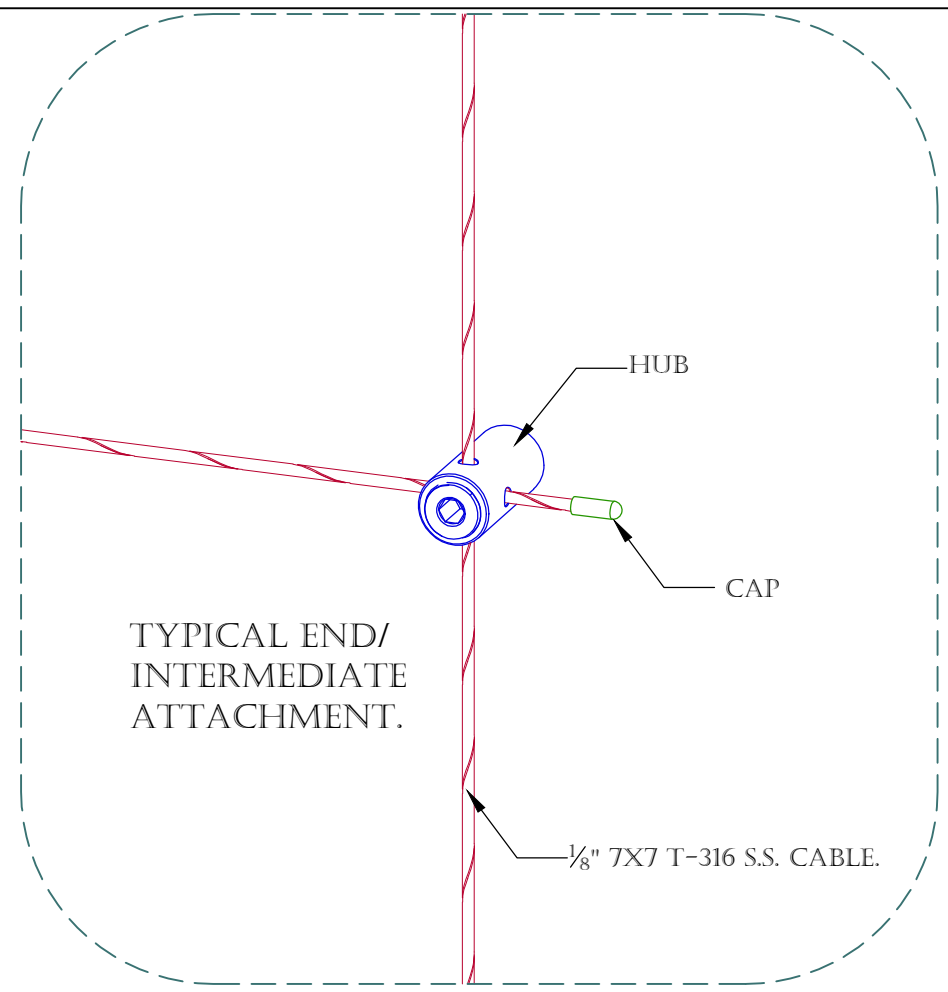

ALL MATERIALS TYPE 316
STAINLESS STEEL ALLOY .

THIS KIT IS DESIGNED FOR
A BRICK, BLOCK, PRECAST,
OR WOOD WALL.

6' X 3' TRELLIS, 12" GRID.
SCALE: 2" = 1'

HUB DETAIL.
SCALE: 1" = 1'

THE 6' X 3', 12" GRID KIT INCLUDES THE FOLLOWING:

MOUNTING DETAIL 1.
SCALE: 6" = 1'

MOUNTING DETAIL 2.
SCALE: 6" = 1'

MOUNTING DETAIL 3.
SCALE: 6" = 1'

TOP VIEW DETAIL.
SCALE: 6" = 1'

PRODUCT: S.S. CABLE GREEN WALL/ HUB TRELLIS SYSTEM.		2111 34TH WAY LARGO, FL 33771 PH: 727-536-1924 FAX: 727-539-6314 SALES@SECOOUTH.COM	
CONTENT: 6' X 3', 12" GRID STANDARD SYSTEM DETAILS.			
DRAWN BY: KELLER, C.			
DATE: 10-01-15	REV: 9-11-20		
<small> PROPRIETARY AND CONFIDENTIAL. THE INFORMATION CONTAINED IN THIS DRAWING IS THE SOLE PROPERTY OF SECO SOUTH INC. ANY REPRODUCTION IN PART OR AS A WHOLE WITHOUT THE WRITTEN PERMISSION OF SECO SOUTH INC. IS PROHIBITED. </small>			