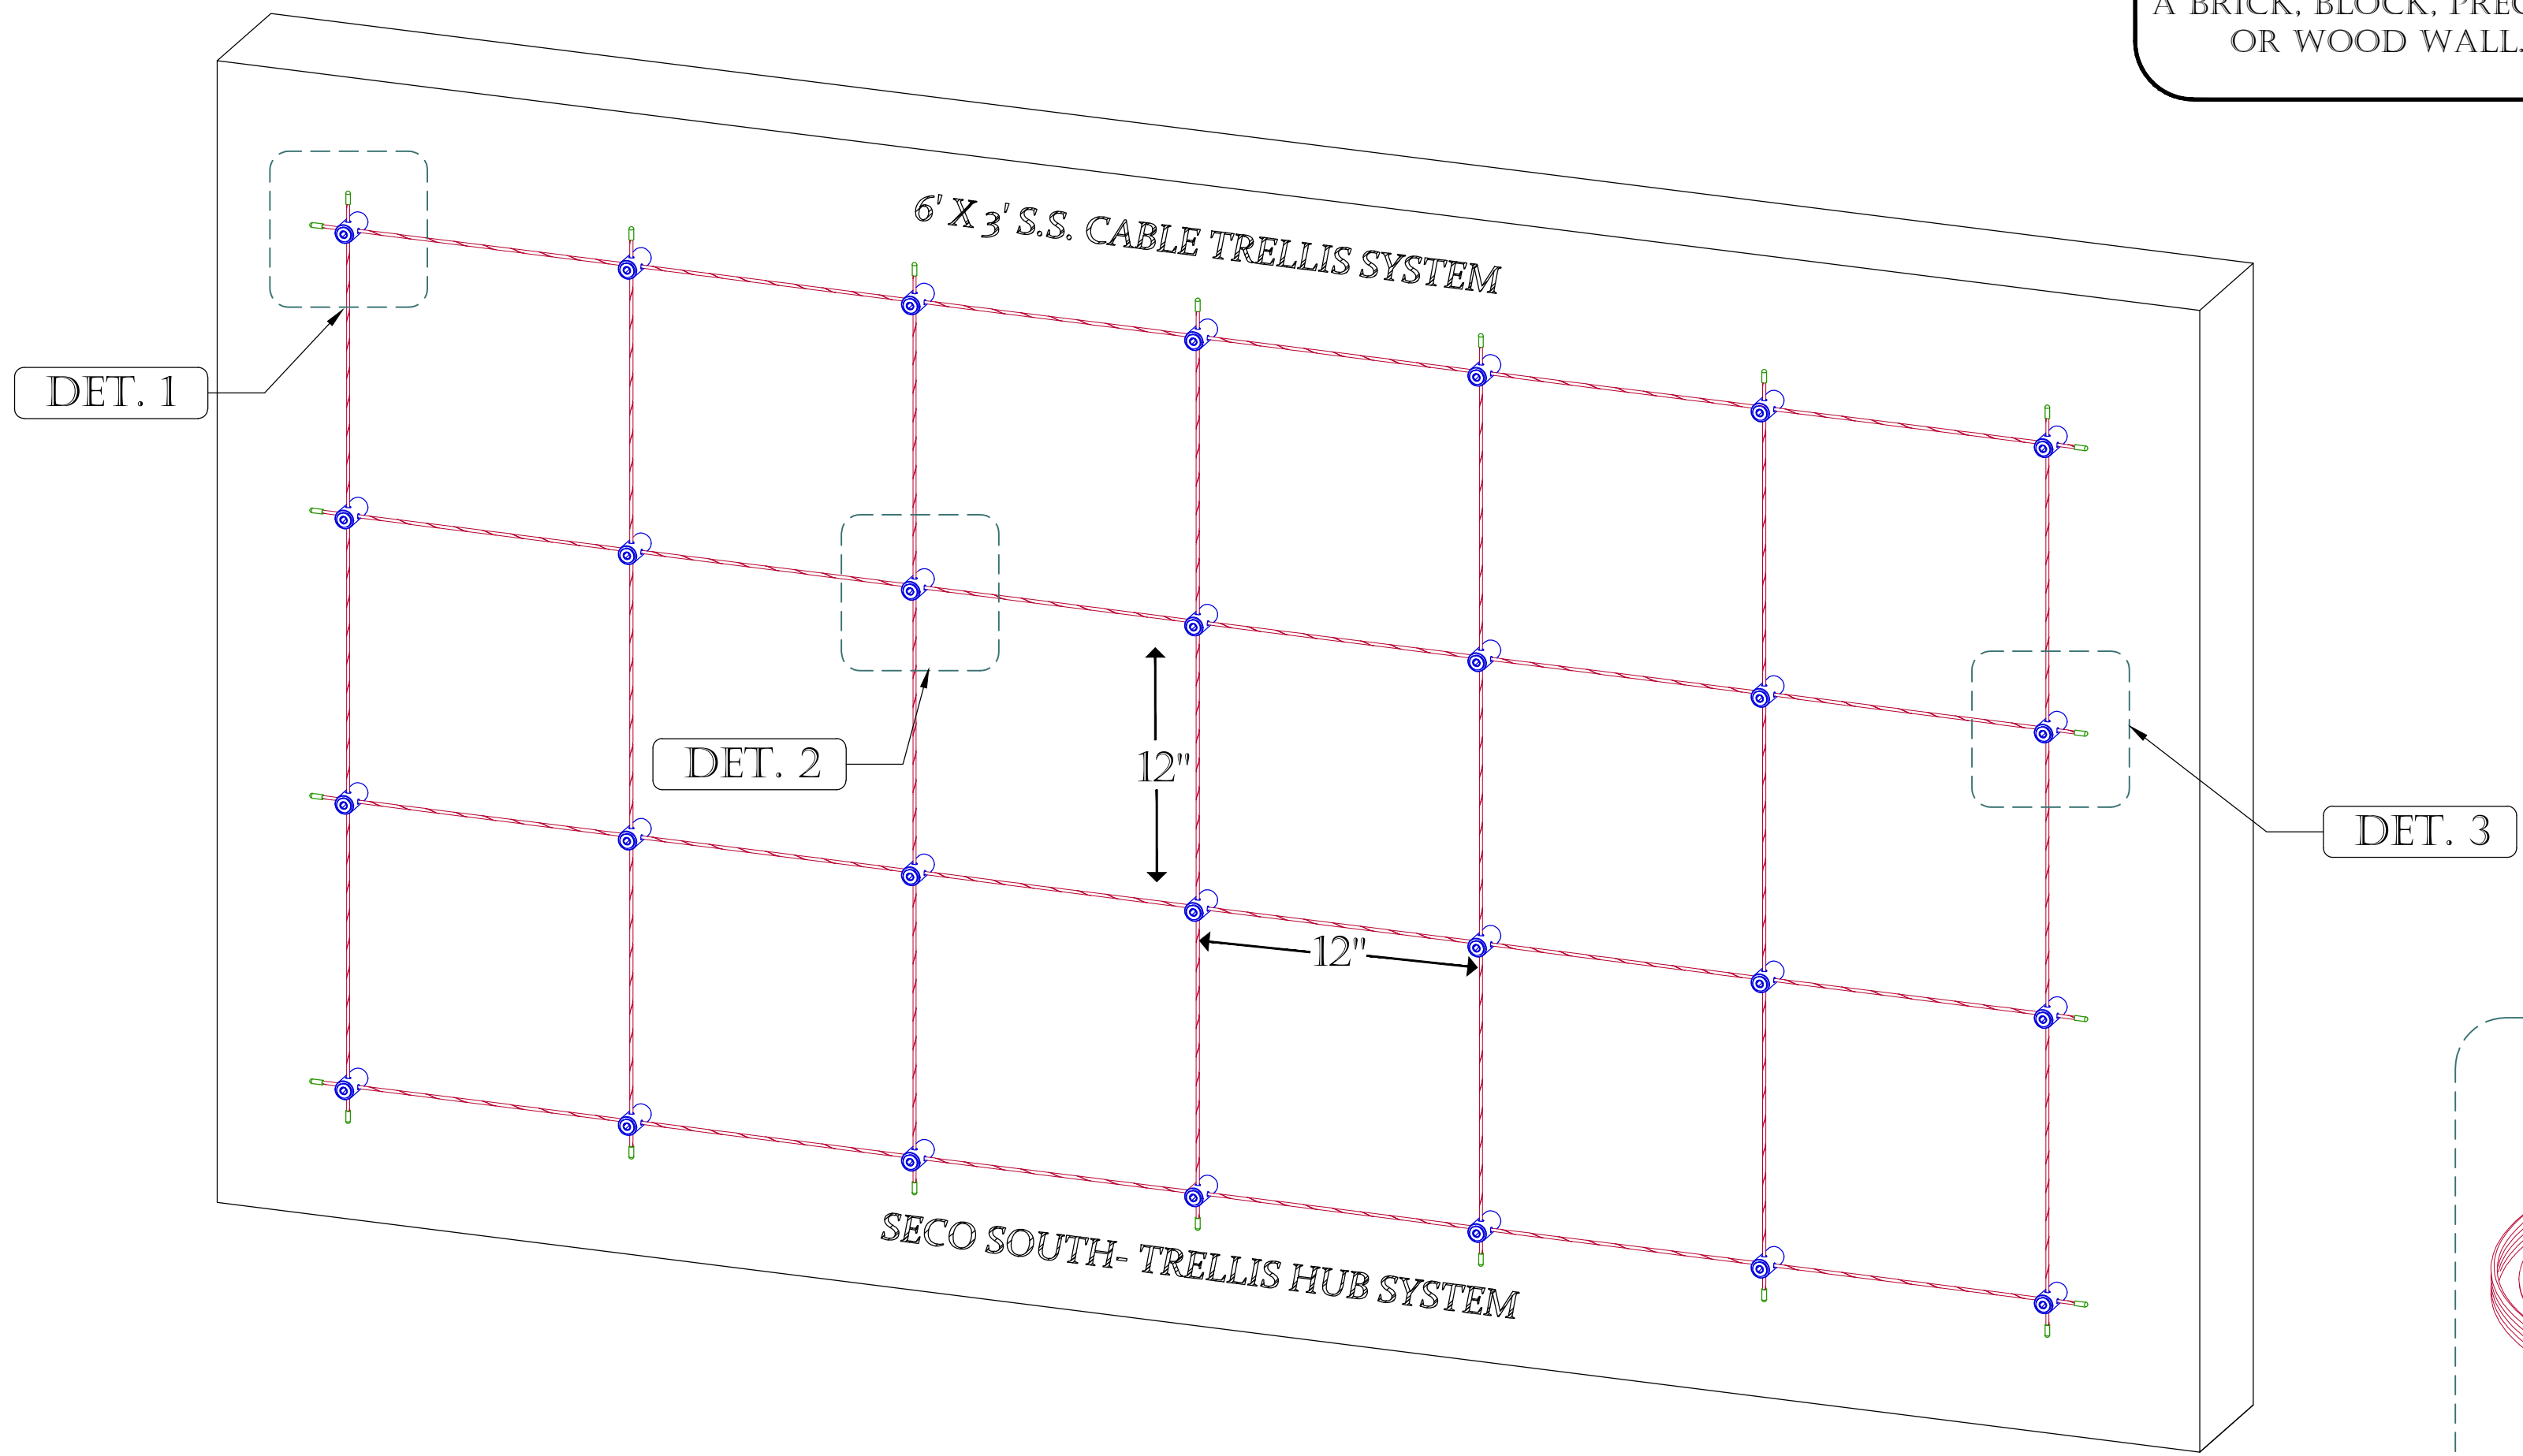

ALL MATERIALS TYPE 316
STAINLESS STEEL ALLOY .

THIS KIT IS DESIGNED FOR
A BRICK, BLOCK, PRECAST,
OR WOOD WALL.

6' X 3' TRELLIS, 12" GRID.
SCALE: 2" = 1'

HUB DETAIL.
SCALE: 1" = 1'

THE 6' X 3', 12" GRID KIT INCLUDES THE FOLLOWING:

MOUNTING DETAIL 1.
SCALE: 6" = 1'

MOUNTING DETAIL 2.
SCALE: 6" = 1'

MOUNTING DETAIL 3.
SCALE: 6" = 1'

TOP VIEW DETAIL.
SCALE: 6" = 1'

PRODUCT: S.S. CABLE GREEN WALL/ HUB TRELLIS SYSTEM.		2111 34TH WAY LARGO, FL 33771 PH: 727-536-1924 FAX: 727-539-6314 SALES@SECOOUTH.COM	
CONTENT: 6' X 3', 12" GRID STANDARD SYSTEM DETAILS.			
DRAWN BY: KELLER, C.			
DATE: 10-01-15	REV: 9-11-20		
<small> PROPRIETARY AND CONFIDENTIAL. THE INFORMATION CONTAINED IN THIS DRAWING IS THE SOLE PROPERTY OF SECO SOUTH INC. ANY REPRODUCTION IN PART OR AS A WHOLE WITHOUT THE WRITTEN PERMISSION OF SECO SOUTH INC. IS PROHIBITED. </small>			