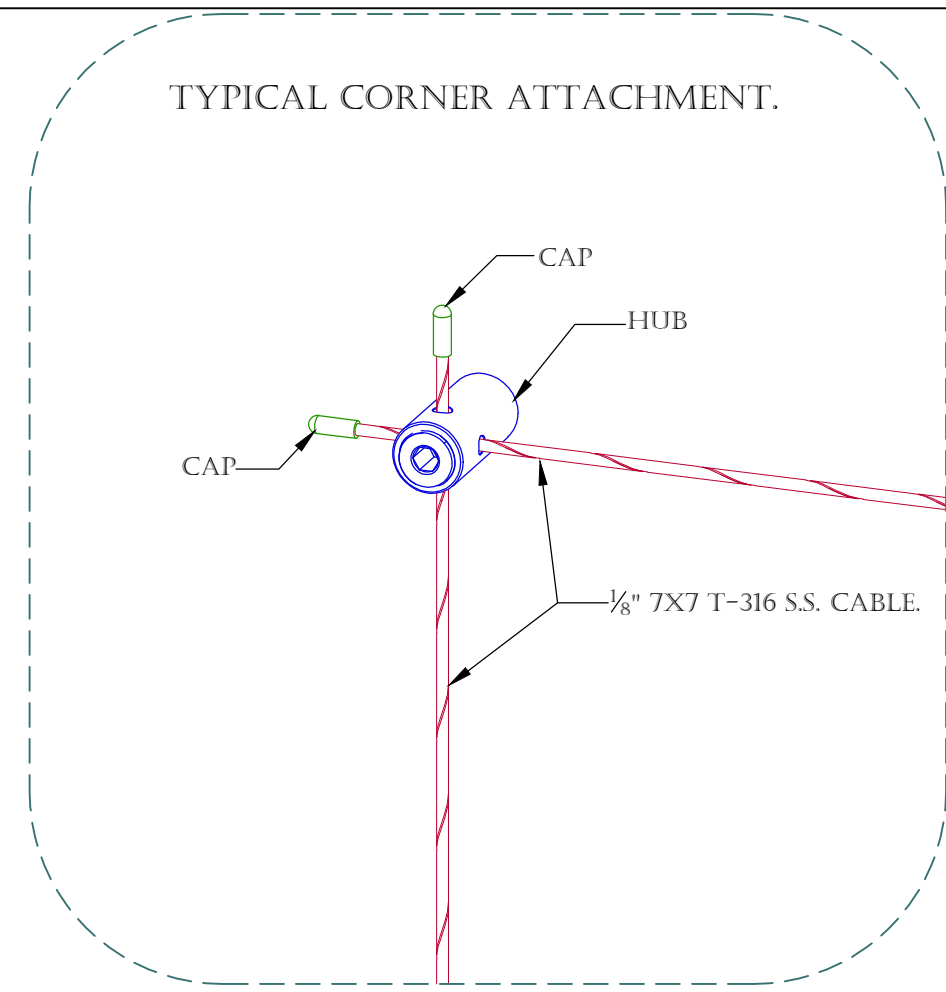

ALL MATERIALS TYPE 316
STAINLESS STEEL ALLOY .

THIS KIT IS DESIGNED FOR
A BRICK, BLOCK, PRECAST,
OR WOOD WALL.

6' X 3' TRELLIS, 12" GRID.
SCALE: 2" = 1'

HUB DETAIL.
SCALE: 1" = 1'

THE 6' X 3', 12" GRID KIT INCLUDES THE FOLLOWING:

MOUNTING DETAIL 1.
SCALE: 6" = 1'

MOUNTING DETAIL 2.
SCALE: 6" = 1'

MOUNTING DETAIL 3.
SCALE: 6" = 1'

TOP VIEW DETAIL.
SCALE: 6" = 1'

PRODUCT: S.S. CABLE GREEN WALL/ HUB TRELLIS SYSTEM.		2111 34TH WAY LARGO, FL 33771 PH: 727-536-1924 FAX: 727-539-6314 SALES@SECOOUTH.COM	
CONTENT: 6' X 3', 12" GRID STANDARD SYSTEM DETAILS.			
DRAWN BY: KELLER, C.			
DATE: 10-01-15	REV: 9-11-20		
<small> PROPRIETARY AND CONFIDENTIAL. THE INFORMATION CONTAINED IN THIS DRAWING IS THE SOLE PROPERTY OF SECO SOUTH INC. ANY REPRODUCTION IN PART OR AS A WHOLE WITHOUT THE WRITTEN PERMISSION OF SECO SOUTH INC. IS PROHIBITED. </small>			