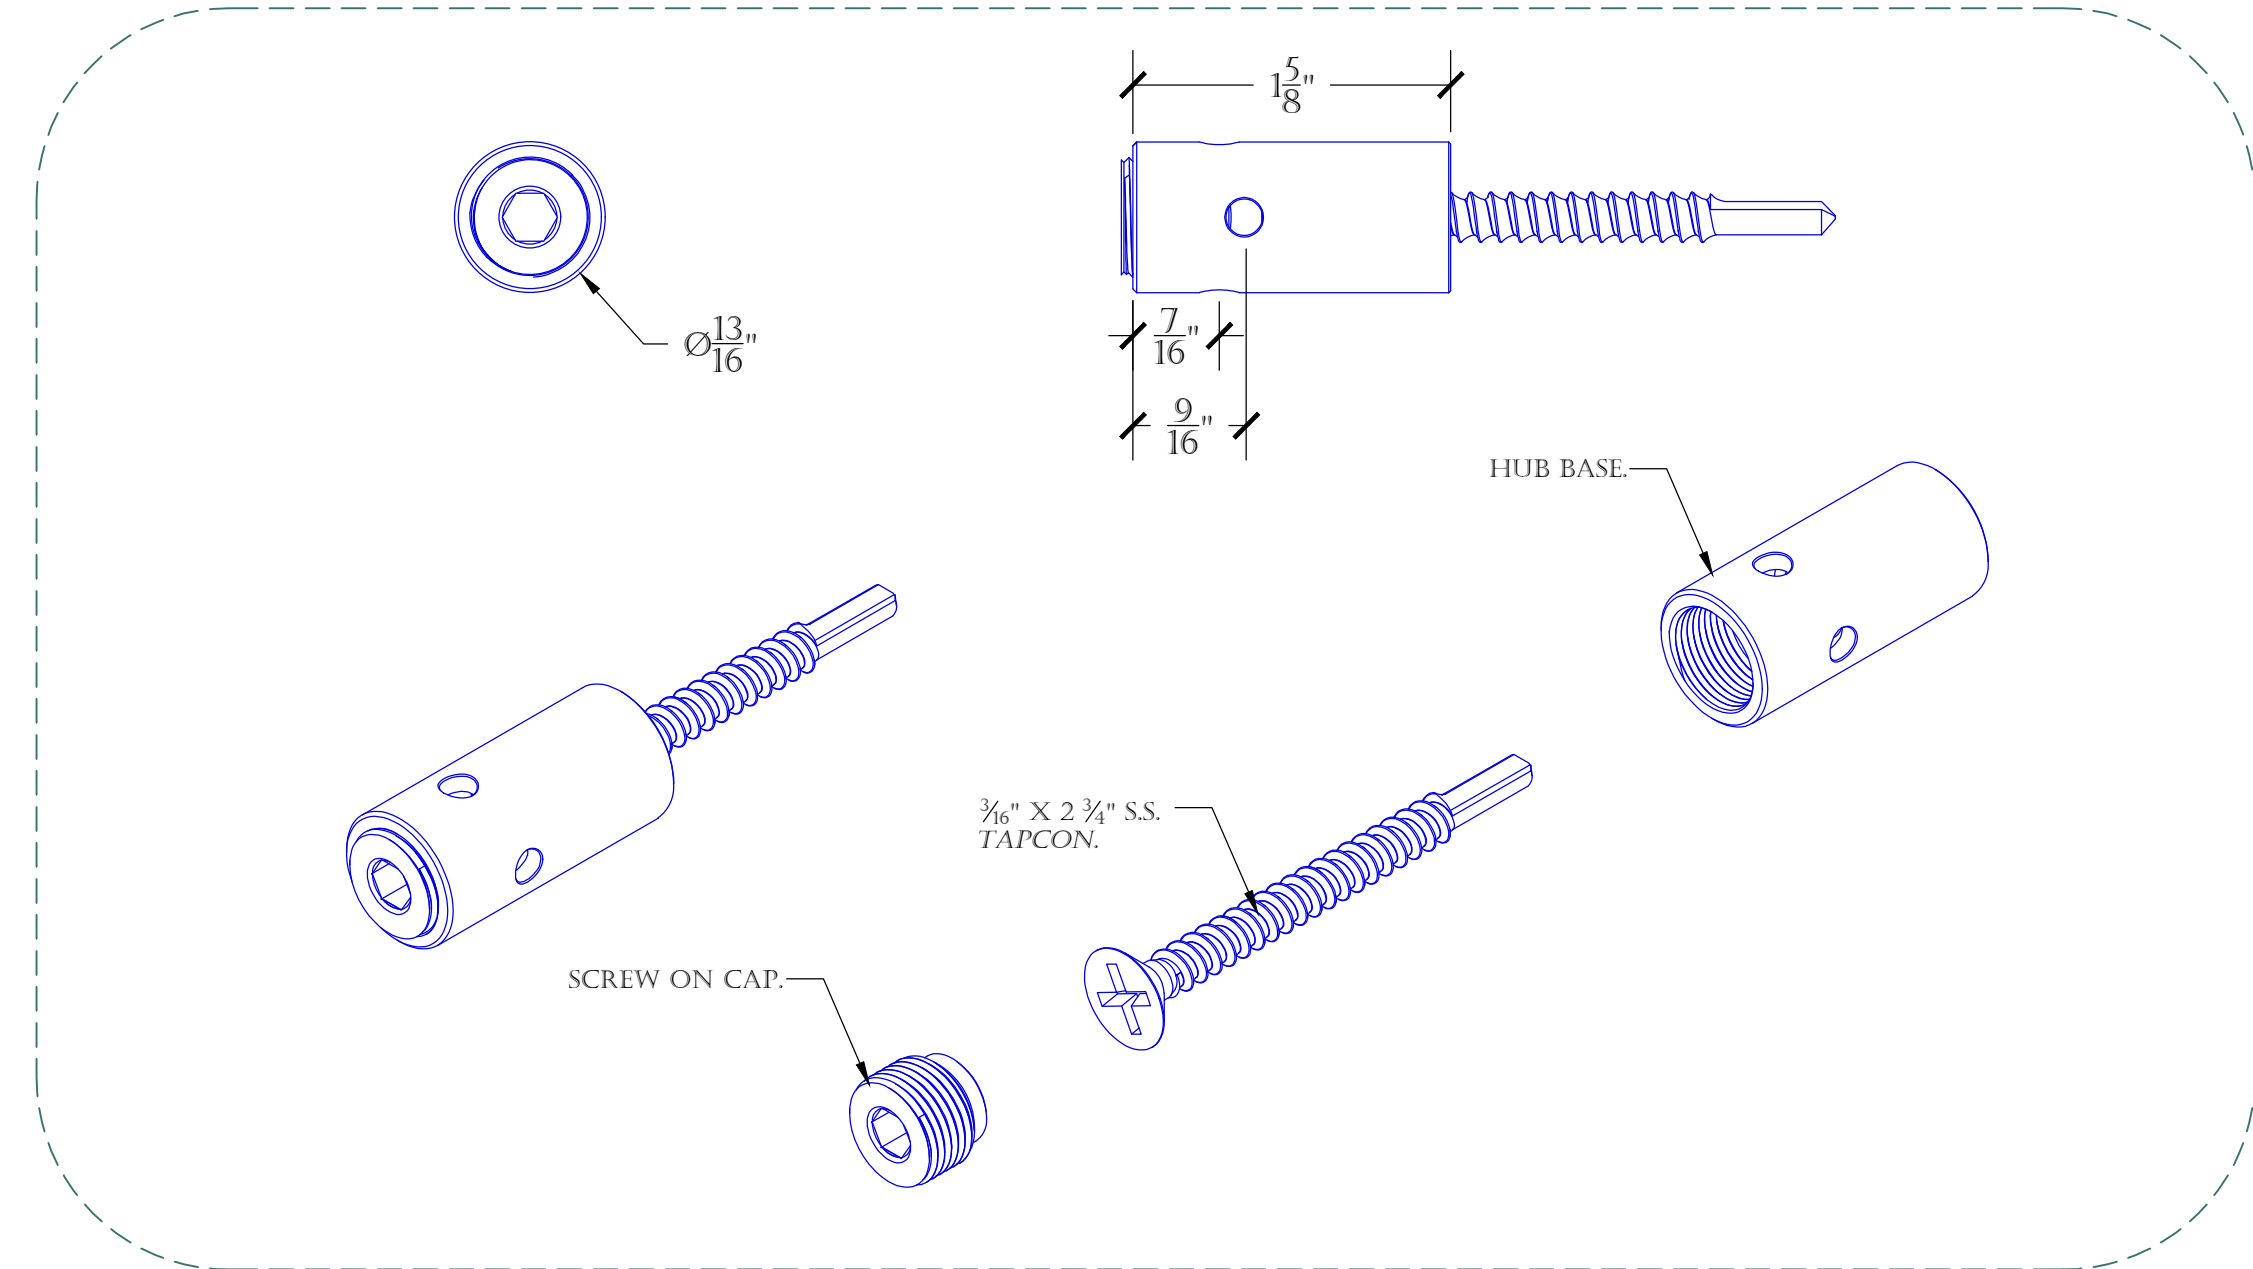

ALL MATERIALS TYPE 316
STAINLESS STEEL ALLOY .

THIS KIT IS DESIGNED FOR
A BRICK, BLOCK, PRECAST,
OR WOOD WALL.

6' X 3' TRELLIS, 12" GRID.
SCALE: 2" = 1'

HUB DETAIL.
SCALE: 1" = 1'

THE 6' X 3', 12" GRID KIT INCLUDES THE FOLLOWING:

MOUNTING DETAIL 1.
SCALE: 6" = 1'

MOUNTING DETAIL 2.
SCALE: 6" = 1'

MOUNTING DETAIL 3.
SCALE: 6" = 1'

TOP VIEW DETAIL.
SCALE: 6" = 1'

PRODUCT: S.S. CABLE GREEN WALL/ HUB TRELLIS SYSTEM.		2111 34TH WAY LARGO, FL 33771 PH: 727-536-1924 FAX: 727-539-6314 SALES@SECOOUTH.COM	
CONTENT: 6' X 3', 12" GRID STANDARD SYSTEM DETAILS.			
DRAWN BY: KELLER, C.			
DATE: 10-01-15	REV: 9-11-20		
<small> PROPRIETARY AND CONFIDENTIAL. THE INFORMATION CONTAINED IN THIS DRAWING IS THE SOLE PROPERTY OF SECO SOUTH INC. ANY REPRODUCTION IN PART OR AS A WHOLE WITHOUT THE WRITTEN PERMISSION OF SECO SOUTH INC. IS PROHIBITED. </small>			