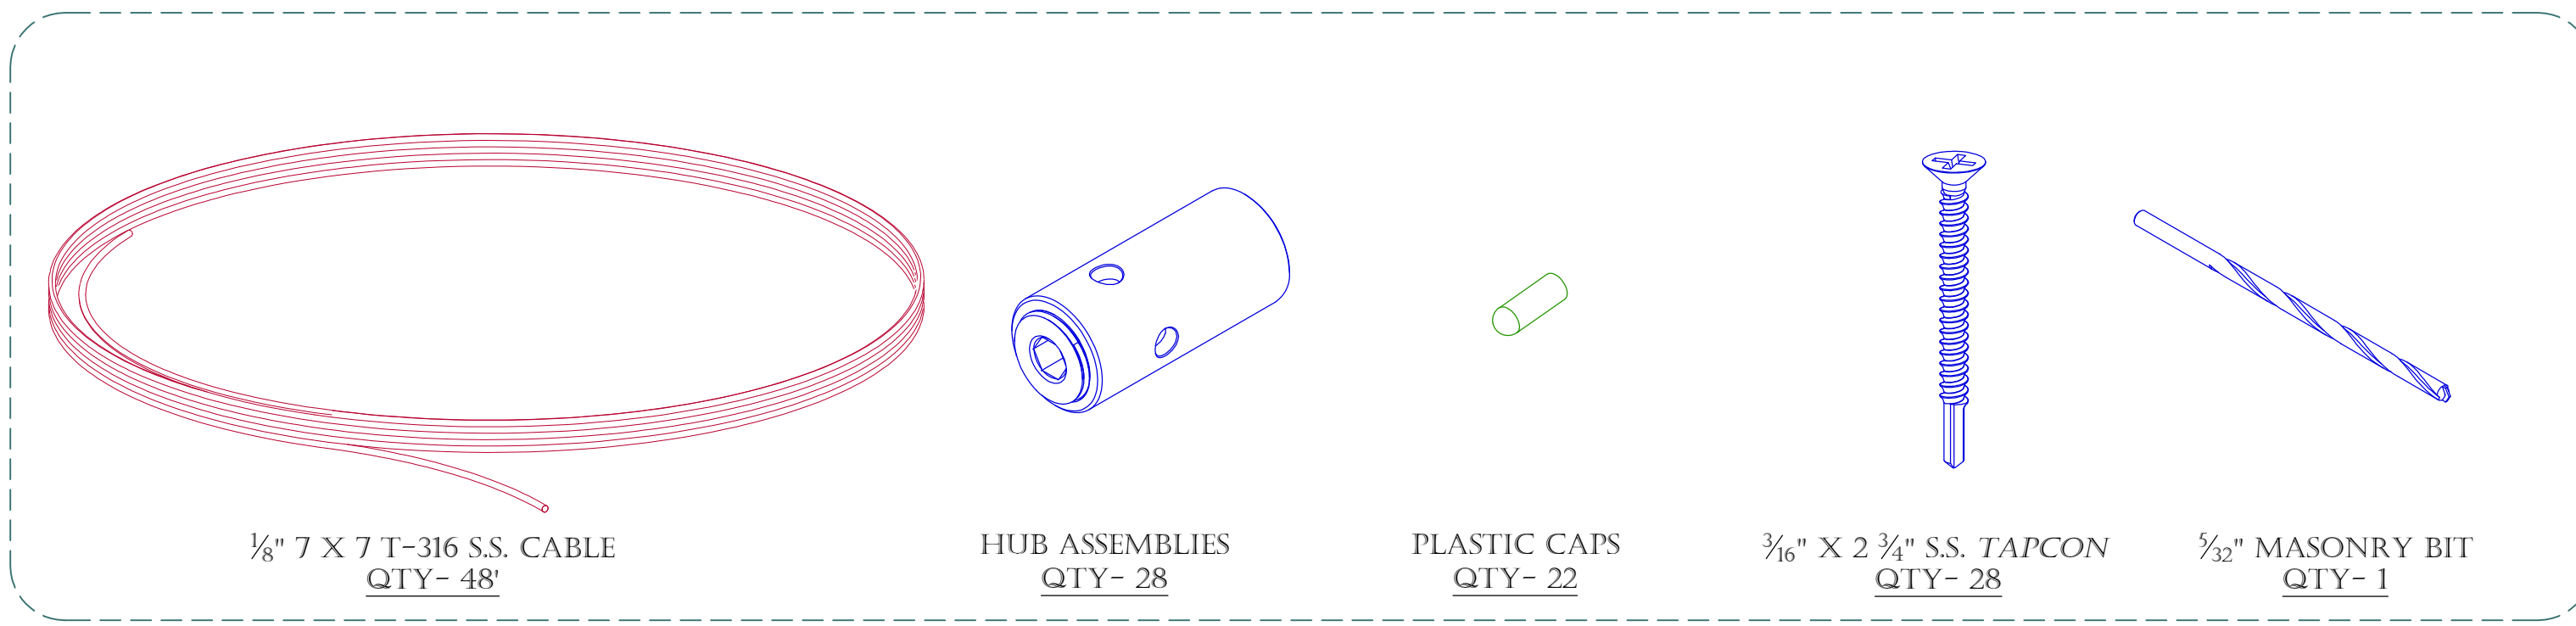

ALL MATERIALS TYPE 316
STAINLESS STEEL ALLOY .

THIS KIT IS DESIGNED FOR
A BRICK, BLOCK, PRECAST,
OR WOOD WALL.

6' X 3' TRELLIS, 12" GRID.
SCALE: 2" = 1'

HUB DETAIL.
SCALE: 1" = 1'

THE 6' X 3', 12" GRID KIT INCLUDES THE FOLLOWING:

MOUNTING DETAIL 1.
SCALE: 6" = 1'

MOUNTING DETAIL 2.
SCALE: 6" = 1'

MOUNTING DETAIL 3.
SCALE: 6" = 1'

TOP VIEW DETAIL.
SCALE: 6" = 1'

PRODUCT: S.S. CABLE GREEN WALL/ HUB TRELLIS SYSTEM.		2111 34TH WAY LARGO, FL 33771 PH: 727-536-1924 FAX: 727-539-6314 SALES@SECOOUTH.COM	
CONTENT: 6' X 3', 12" GRID STANDARD SYSTEM DETAILS.			
DRAWN BY: KELLER, C.			
DATE: 10-01-15	REV: 9-11-20		
<small> PROPRIETARY AND CONFIDENTIAL. THE INFORMATION CONTAINED IN THIS DRAWING IS THE SOLE PROPERTY OF SECO SOUTH INC. ANY REPRODUCTION IN PART OR AS A WHOLE WITHOUT THE WRITTEN PERMISSION OF SECO SOUTH INC. IS PROHIBITED. </small>			