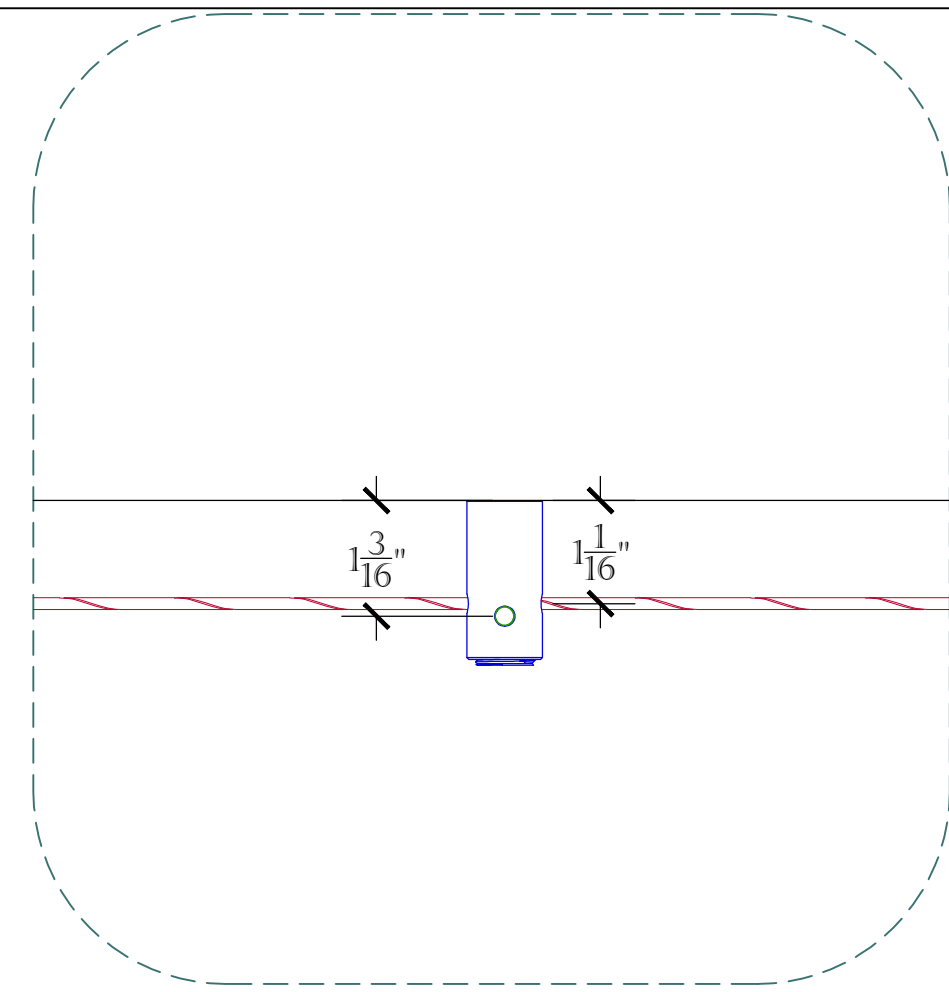

ALL MATERIALS TYPE 316
STAINLESS STEEL ALLOY .

THIS KIT IS DESIGNED FOR
A BRICK, BLOCK, PRECAST,
OR WOOD WALL.

6' X 3' TRELLIS, 12" GRID.
SCALE: 2" = 1'

HUB DETAIL.
SCALE: 1" = 1'

THE 6' X 3', 12" GRID KIT INCLUDES THE FOLLOWING:

MOUNTING DETAIL 1.
SCALE: 6" = 1'

MOUNTING DETAIL 2.
SCALE: 6" = 1'

MOUNTING DETAIL 3.
SCALE: 6" = 1'

TOP VIEW DETAIL.
SCALE: 6" = 1'

PRODUCT: S.S. CABLE GREEN WALL/ HUB TRELLIS SYSTEM.		2111 34TH WAY LARGO, FL 33771 PH: 727-536-1924 FAX: 727-539-6314 SALES@SECOOUTH.COM	
CONTENT: 6' X 3', 12" GRID STANDARD SYSTEM DETAILS.			
DRAWN BY: KELLER, C.			
DATE: 10-01-15	REV: 9-11-20		
<small> PROPRIETARY AND CONFIDENTIAL. THE INFORMATION CONTAINED IN THIS DRAWING IS THE SOLE PROPERTY OF SECO SOUTH INC. ANY REPRODUCTION IN PART OR AS A WHOLE WITHOUT THE WRITTEN PERMISSION OF SECO SOUTH INC. IS PROHIBITED. </small>			