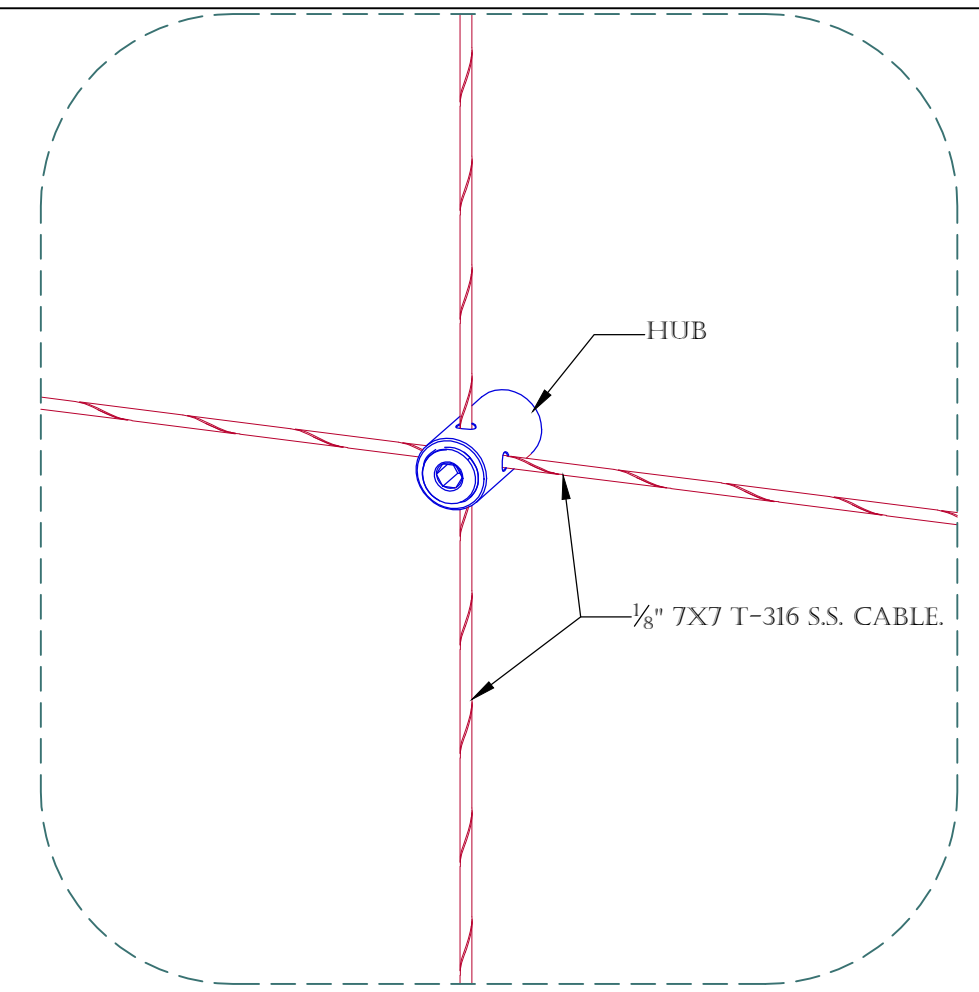

ALL MATERIALS TYPE 316
STAINLESS STEEL ALLOY .

THIS KIT IS DESIGNED FOR
A BRICK, BLOCK, PRECAST,
OR WOOD WALL.

6' X 3' TRELLIS, 12" GRID.
SCALE: 2" = 1'

HUB DETAIL.
SCALE: 1" = 1'

THE 6' X 3', 12" GRID KIT INCLUDES THE FOLLOWING:

MOUNTING DETAIL 1.
SCALE: 6" = 1'

MOUNTING DETAIL 2.
SCALE: 6" = 1'

MOUNTING DETAIL 3.
SCALE: 6" = 1'

TOP VIEW DETAIL.
SCALE: 6" = 1'

PRODUCT: S.S. CABLE GREEN WALL/ HUB TRELLIS SYSTEM.		2111 34TH WAY LARGO, FL 33771 PH: 727-536-1924 FAX: 727-539-6314 SALES@SECOOUTH.COM	
CONTENT: 6' X 3', 12" GRID STANDARD SYSTEM DETAILS.			
DRAWN BY: KELLER, C.			
DATE: 10-01-15	REV: 9-11-20		
<small> PROPRIETARY AND CONFIDENTIAL. THE INFORMATION CONTAINED IN THIS DRAWING IS THE SOLE PROPERTY OF SECO SOUTH INC. ANY REPRODUCTION IN PART OR AS A WHOLE WITHOUT THE WRITTEN PERMISSION OF SECO SOUTH INC. IS PROHIBITED. </small>			