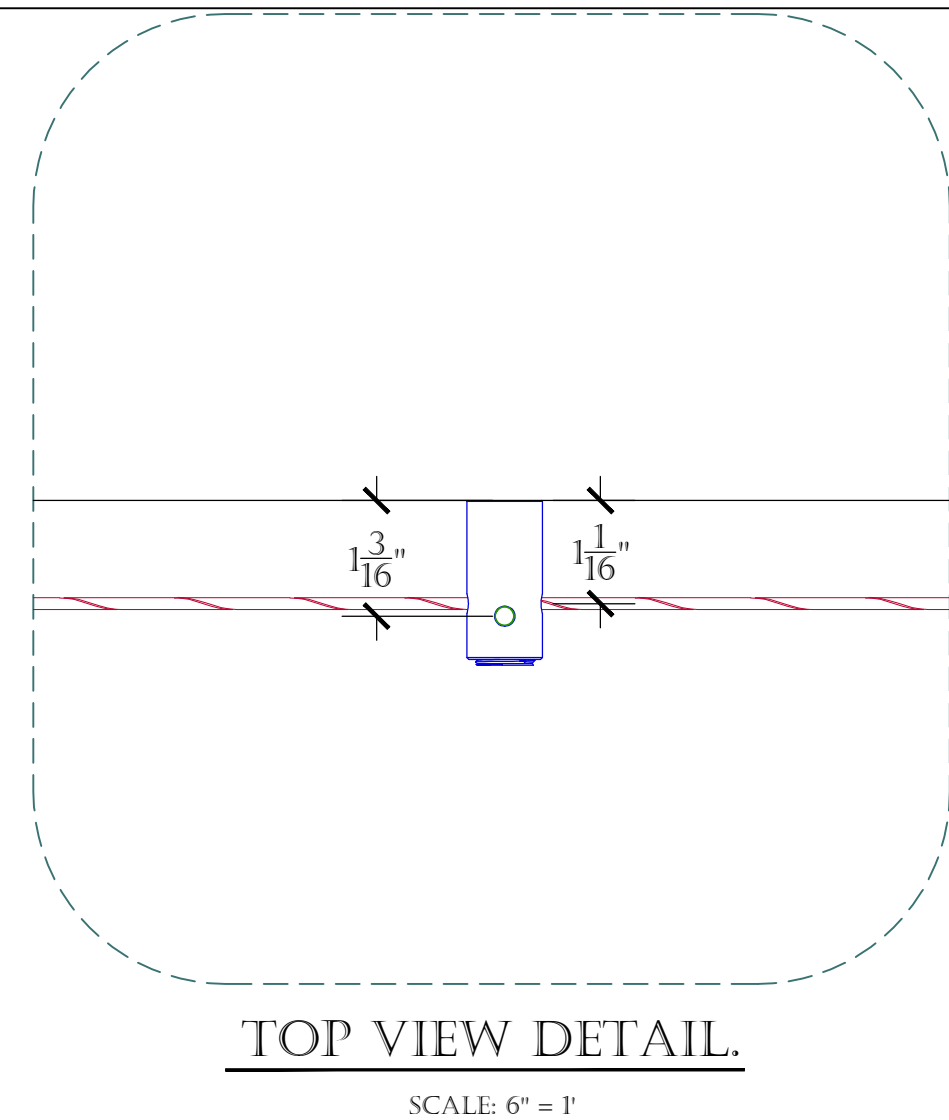

ALL MATERIALS TYPE 316 STAINLESS STEEL ALLOY .
THIS KIT IS DESIGNED FOR A BRICK, BLOCK, PRECAST, OR WOOD WALL.

THE 3' X 3', 18" GRID KIT INCLUDES THE FOLLOWING:

PRODUCT: S.S. CABLE GREEN WALL/ HUB TRELLIS SYSTEM.		2111 34TH WAY LARGO, FL 33771 PH: 727-536-1924 FAX: 727-539-6314 SALES@SECOOUTH.COM	
CONTENT: 3' X 3', 18" GRID STANDARD SYSTEM DETAILS.			
DRAWN BY: KELLER, C.			
DATE: 10-01-15	REV: 9-11-20		
<small> PROPRIETARY AND CONFIDENTIAL. THE INFORMATION CONTAINED IN THIS DRAWING IS THE SOLE PROPERTY OF SECO SOUTH INC. ANY REPRODUCTION IN PART OR AS A WHOLE WITHOUT THE WRITTEN PERMISSION OF SECO SOUTH INC. IS PROHIBITED. </small>			