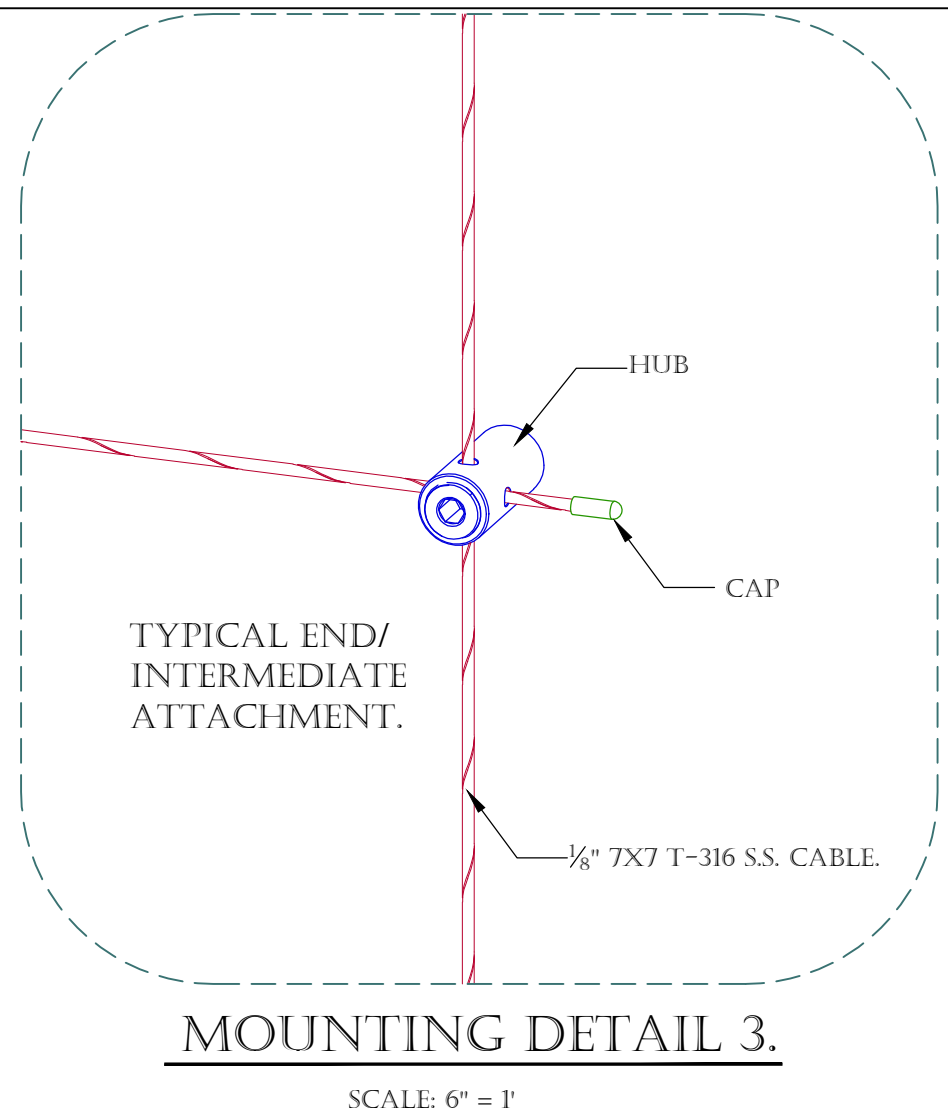

ALL MATERIALS TYPE 316 STAINLESS STEEL ALLOY .
THIS KIT IS DESIGNED FOR A BRICK, BLOCK, PRECAST, OR WOOD WALL.

THE 3' X 3', 18" GRID KIT INCLUDES THE FOLLOWING:

PRODUCT: S.S. CABLE GREEN WALL/ HUB TRELLIS SYSTEM.		2111 34TH WAY LARGO, FL 33771 PH: 727-536-1924 FAX: 727-539-6314 SALES@SECOOUTH.COM	
CONTENT: 3' X 3', 18" GRID STANDARD SYSTEM DETAILS.			
DRAWN BY: KELLER, C.			
DATE: 10-01-15	REV: 9-11-20		
<small> PROPRIETARY AND CONFIDENTIAL. THE INFORMATION CONTAINED IN THIS DRAWING IS THE SOLE PROPERTY OF SECO SOUTH INC. ANY REPRODUCTION IN PART OR AS A WHOLE WITHOUT THE WRITTEN PERMISSION OF SECO SOUTH INC. IS PROHIBITED. </small>			