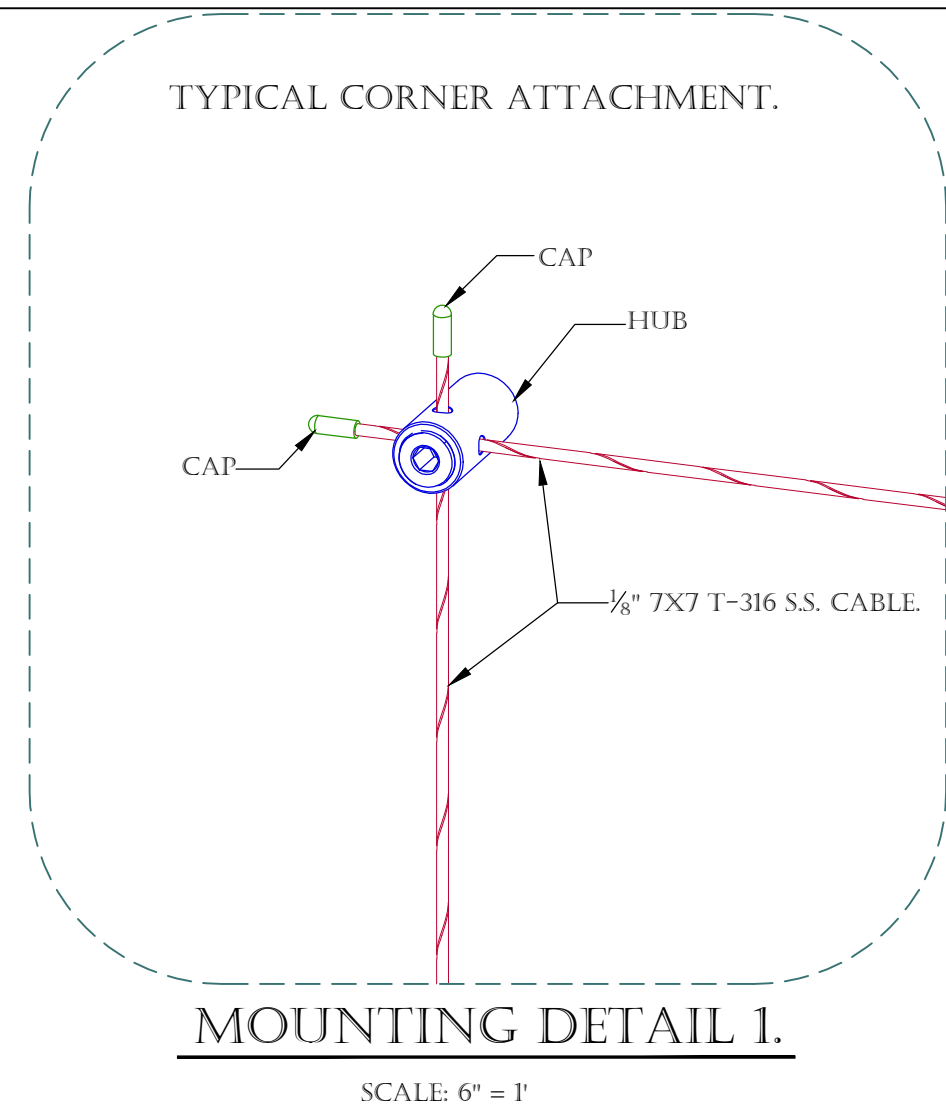

ALL MATERIALS TYPE 316 STAINLESS STEEL ALLOY .
THIS KIT IS DESIGNED FOR A BRICK, BLOCK, PRECAST, OR WOOD WALL.

THE 3' X 3', 18" GRID KIT INCLUDES THE FOLLOWING:

PRODUCT: S.S. CABLE GREEN WALL/ HUB TRELLIS SYSTEM.		2111 34TH WAY LARGO, FL 33771 PH: 727-536-1924 FAX: 727-539-6314 SALES@SECOOUTH.COM	
CONTENT: 3' X 3', 18" GRID STANDARD SYSTEM DETAILS.			
DRAWN BY: KELLER, C.			
DATE: 10-01-15	REV: 9-11-20		
<small> PROPRIETARY AND CONFIDENTIAL. THE INFORMATION CONTAINED IN THIS DRAWING IS THE SOLE PROPERTY OF SECO SOUTH INC. ANY REPRODUCTION IN PART OR AS A WHOLE WITHOUT THE WRITTEN PERMISSION OF SECO SOUTH INC. IS PROHIBITED. </small>			