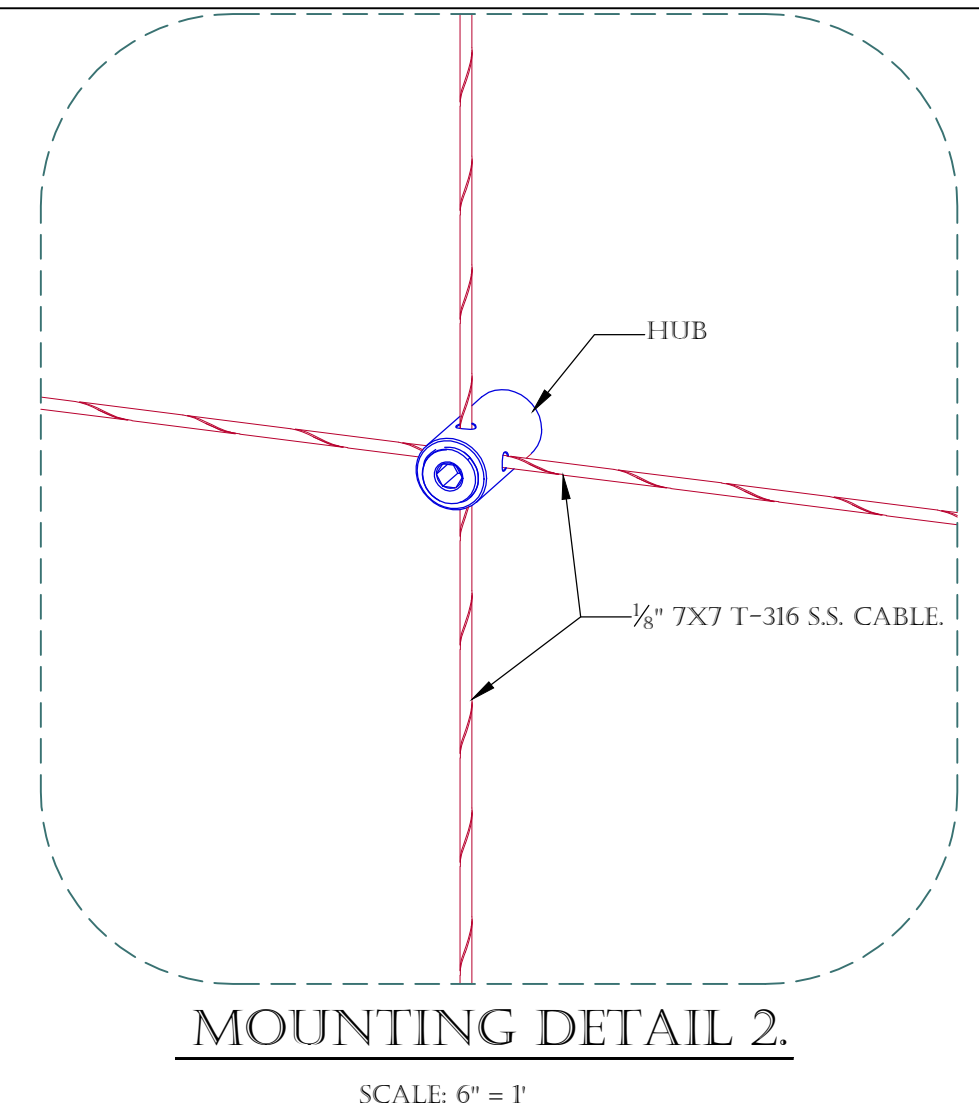

ALL MATERIALS TYPE 316 STAINLESS STEEL ALLOY .
THIS KIT IS DESIGNED FOR A BRICK, BLOCK, PRECAST, OR WOOD WALL.

THE 3' X 3', 18" GRID KIT INCLUDES THE FOLLOWING:

PRODUCT: S.S. CABLE GREEN WALL/ HUB TRELLIS SYSTEM.		2111 34TH WAY LARGO, FL 33771 PH: 727-536-1924 FAX: 727-539-6314 SALES@SECOOUTH.COM	
CONTENT: 3' X 3', 18" GRID STANDARD SYSTEM DETAILS.			
DRAWN BY: KELLER, C.			
DATE: 10-01-15	REV: 9-11-20		
<small> PROPRIETARY AND CONFIDENTIAL. THE INFORMATION CONTAINED IN THIS DRAWING IS THE SOLE PROPERTY OF SECO SOUTH INC. ANY REPRODUCTION IN PART OR AS A WHOLE WITHOUT THE WRITTEN PERMISSION OF SECO SOUTH INC. IS PROHIBITED. </small>			