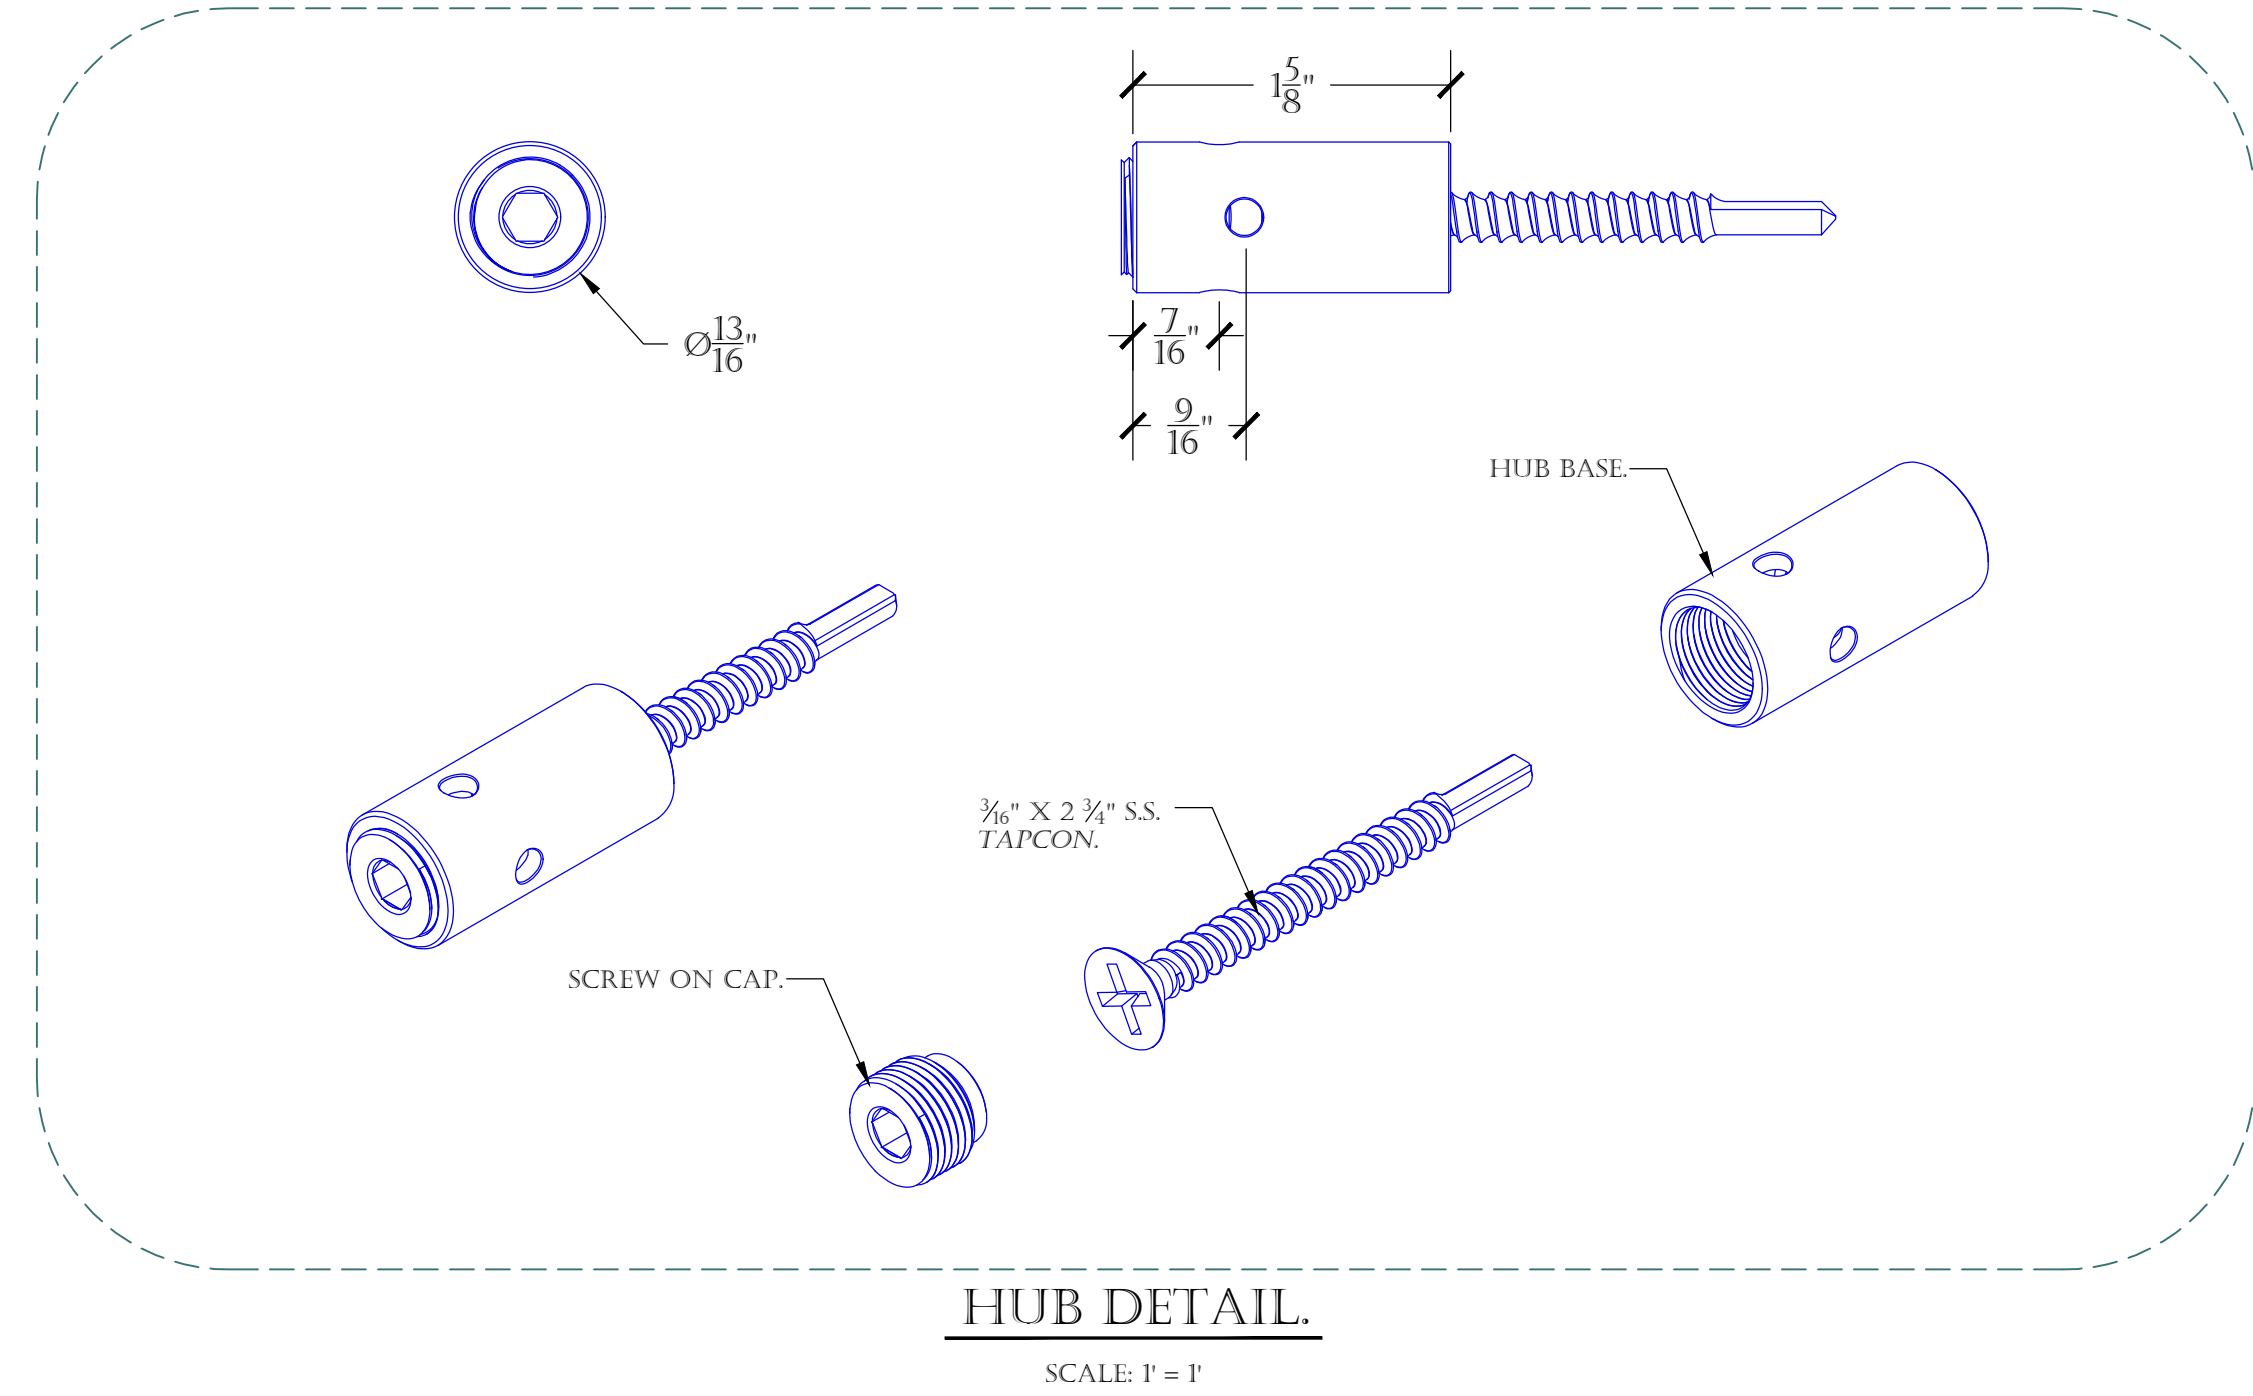

ALL MATERIALS TYPE 316 STAINLESS STEEL ALLOY .
THIS KIT IS DESIGNED FOR A BRICK, BLOCK, PRECAST, OR WOOD WALL.

THE 3' X 3', 18" GRID KIT INCLUDES THE FOLLOWING:

PRODUCT: S.S. CABLE GREEN WALL/ HUB TRELLIS SYSTEM.		2111 34TH WAY LARGO, FL 33771 PH: 727-536-1924 FAX: 727-539-6314 SALES@SECOOUTH.COM	
CONTENT: 3' X 3', 18" GRID STANDARD SYSTEM DETAILS.			
DRAWN BY: KELLER, C.			
DATE: 10-01-15	REV: 9-11-20		
<small> PROPRIETARY AND CONFIDENTIAL. THE INFORMATION CONTAINED IN THIS DRAWING IS THE SOLE PROPERTY OF SECO SOUTH INC. ANY REPRODUCTION IN PART OR AS A WHOLE WITHOUT THE WRITTEN PERMISSION OF SECO SOUTH INC. IS PROHIBITED. </small>			