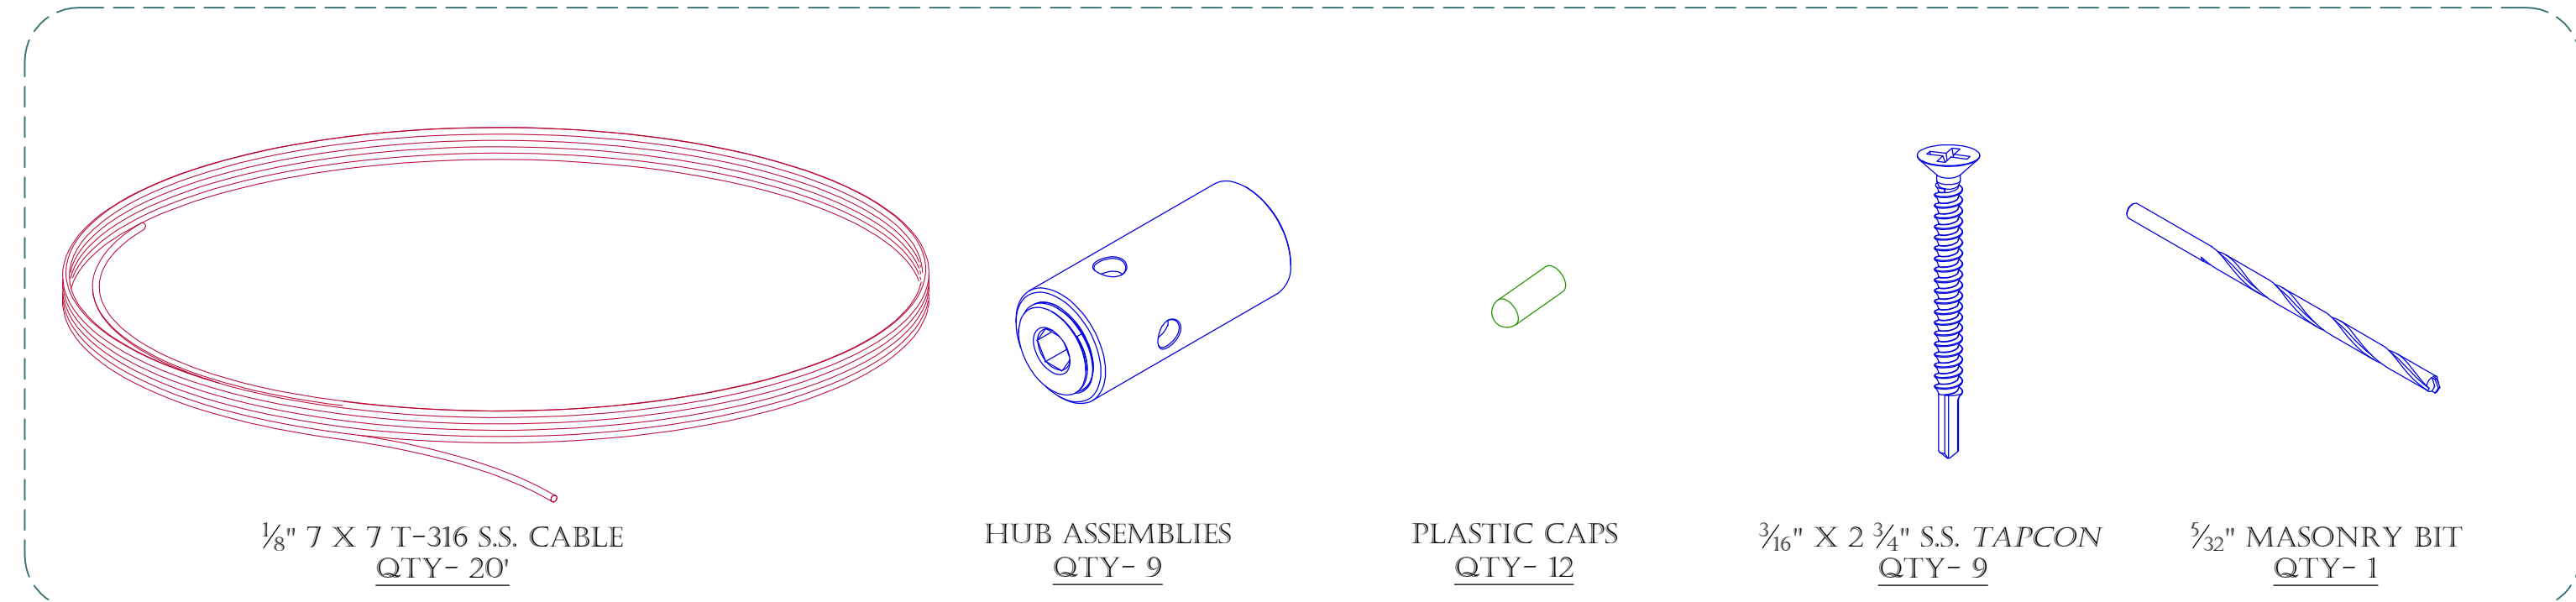

ALL MATERIALS TYPE 316 STAINLESS STEEL ALLOY .
THIS KIT IS DESIGNED FOR A BRICK, BLOCK, PRECAST, OR WOOD WALL.

THE 3' X 3', 18" GRID KIT INCLUDES THE FOLLOWING:

PRODUCT: S.S. CABLE GREEN WALL/ HUB TRELLIS SYSTEM.		2111 34TH WAY LARGO, FL 33771 PH: 727-536-1924 FAX: 727-539-6314 SALES@SECOOUTH.COM	
CONTENT: 3' X 3', 18" GRID STANDARD SYSTEM DETAILS.			
DRAWN BY: KELLER, C.			
DATE: 10-01-15	REV: 9-11-20		
<small> PROPRIETARY AND CONFIDENTIAL. THE INFORMATION CONTAINED IN THIS DRAWING IS THE SOLE PROPERTY OF SECO SOUTH INC. ANY REPRODUCTION IN PART OR AS A WHOLE WITHOUT THE WRITTEN PERMISSION OF SECO SOUTH INC. IS PROHIBITED. </small>			