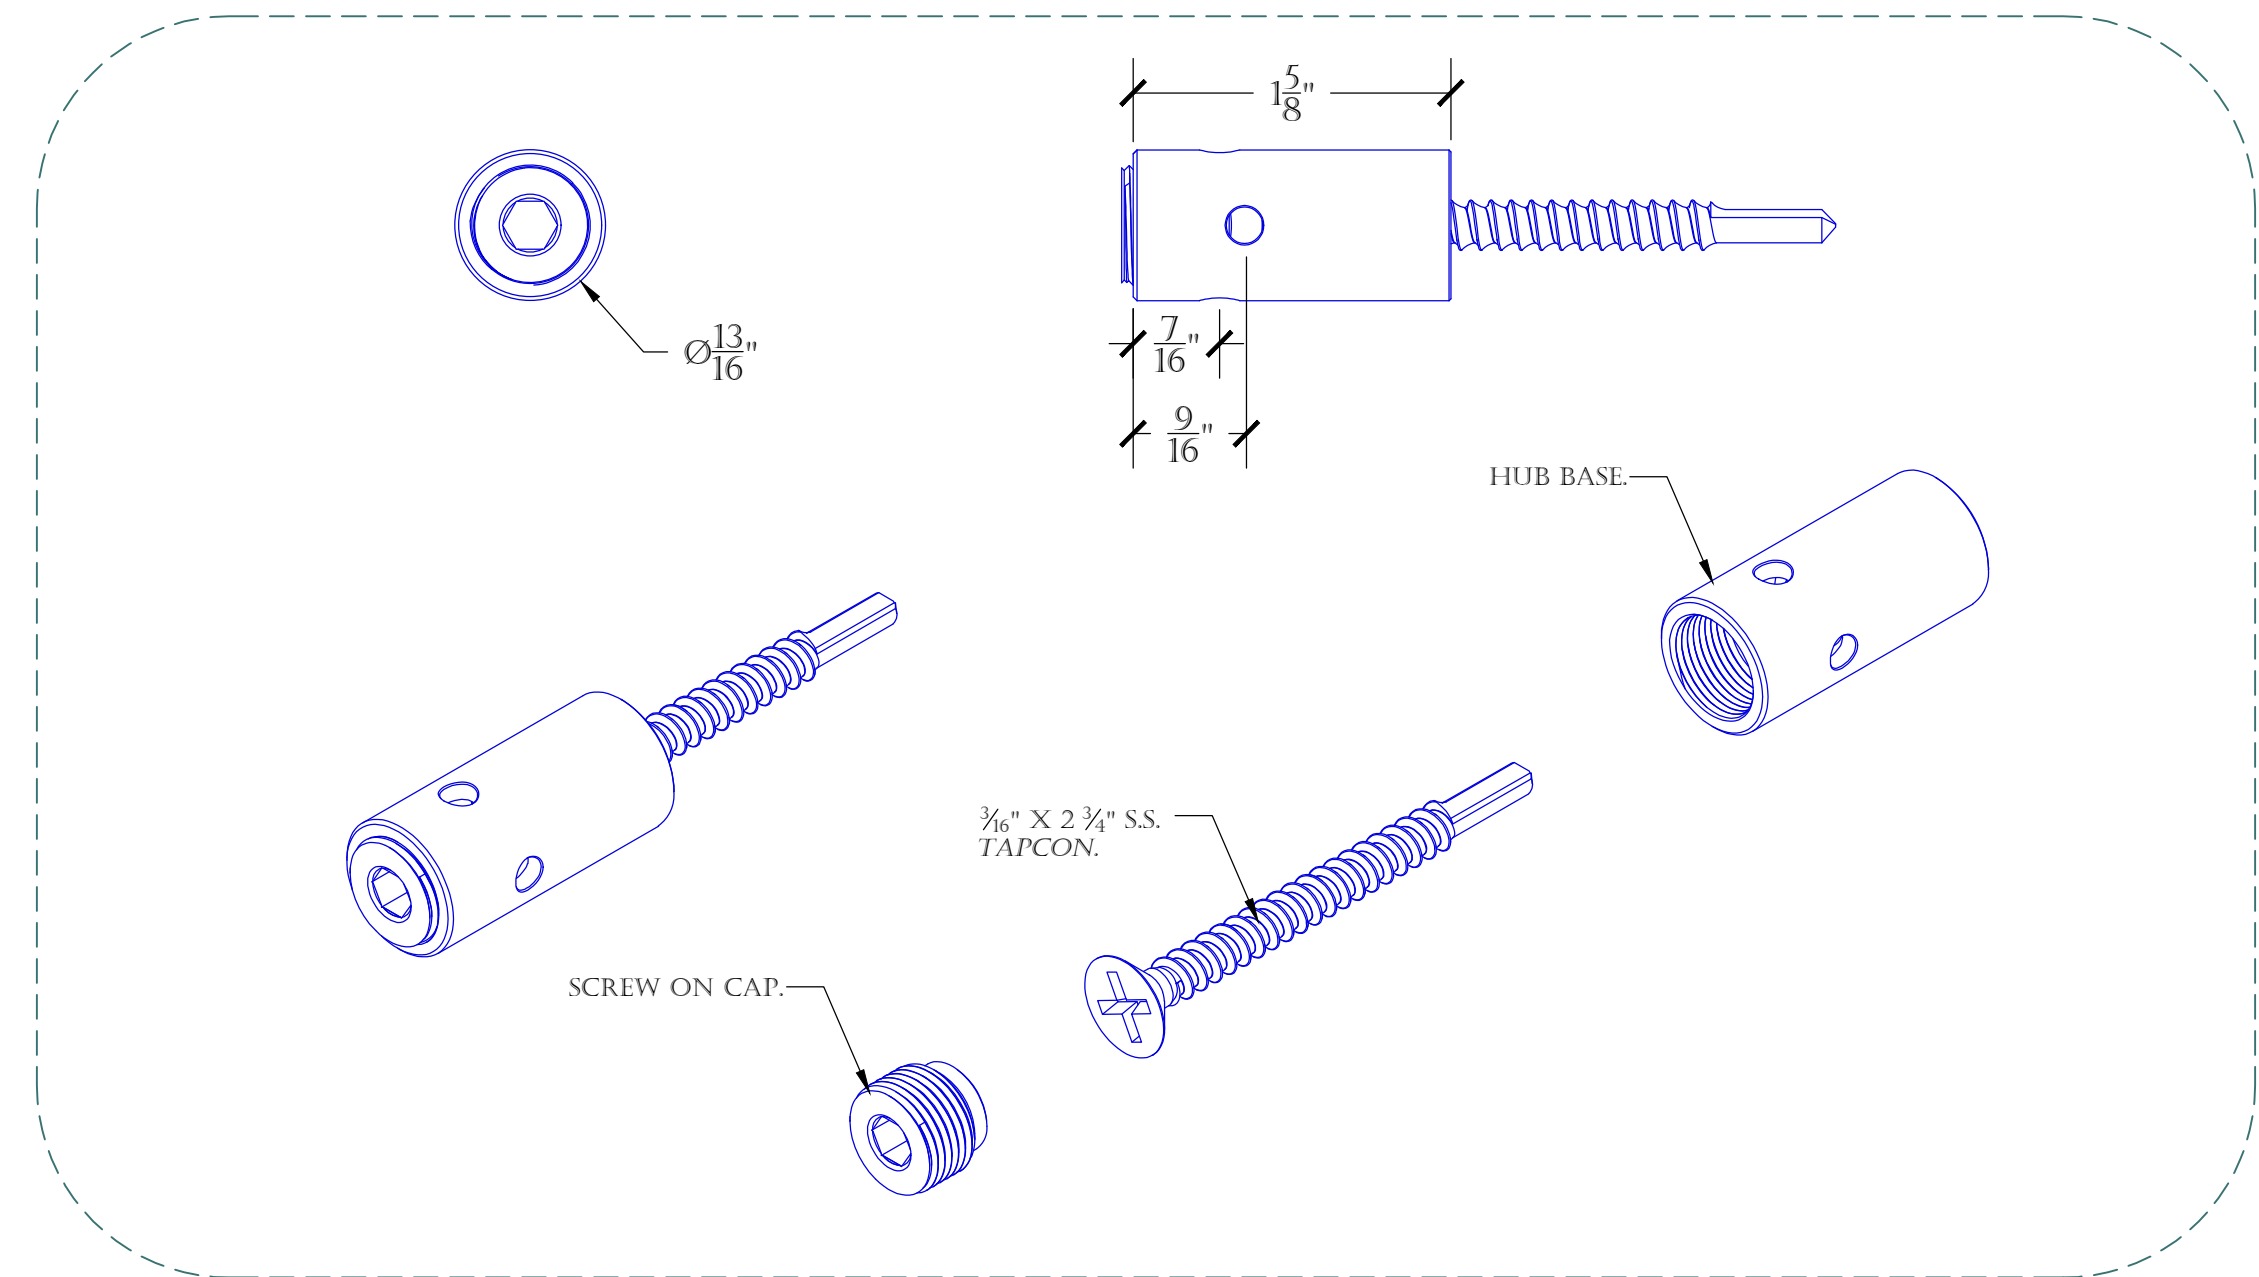

3' X 3' TRELLIS, 12" GRID.

SCALE: 3" = 1'

ALL MATERIALS TYPE 316 STAINLESS STEEL ALLOY .  
THIS KIT IS DESIGNED FOR A BRICK, BLOCK, PRECAST, OR WOOD WALL.

HUB DETAIL.

SCALE: 1" = 1'

THE 3' X 3', 12" GRID KIT INCLUDES THE FOLLOWING:

MOUNTING DETAIL 1.

SCALE: 6" = 1'

MOUNTING DETAIL 2.

SCALE: 6" = 1'

MOUNTING DETAIL 3.

SCALE: 6" = 1'

TOP VIEW DETAIL.

SCALE: 6" = 1'

PRODUCT: S.S. CABLE GREEN WALL/ HUB TRELLIS SYSTEM.  
CONTENT: 3' X 3', 12" GRID STANDARD SYSTEM DETAILS.  
DRAWN BY: KELLER, C.  
DATE: 10-01-15 REV: 9-11-20  
PROPRIETARY AND CONFIDENTIAL. THE INFORMATION CONTAINED IN THIS DRAWING IS THE SOLE PROPERTY OF SECO SOUTH INC. ANY REPRODUCTION IN PART OR AS A WHOLE WITHOUT THE WRITTEN PERMISSION OF SECO SOUTH INC. IS PROHIBITED.  
2111 34TH WAY LARGO, FL 33771 PH: 727-536-1924 FAX: 727-539-6314 SALES@SECOSOUTH.COM