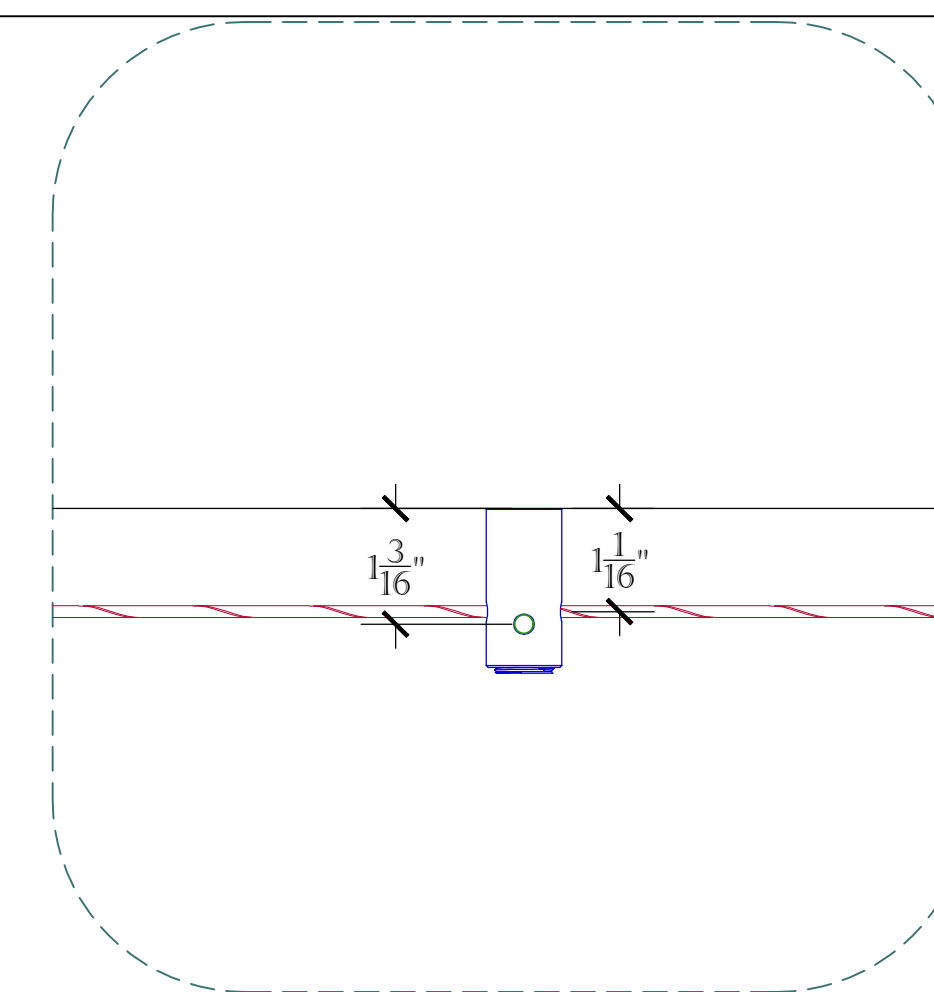

3' X 3' TRELLIS, 12" GRID.

SCALE: 3" = 1'

ALL MATERIALS TYPE 316 STAINLESS STEEL ALLOY .  
THIS KIT IS DESIGNED FOR A BRICK, BLOCK, PRECAST, OR WOOD WALL.

HUB DETAIL.

SCALE: 1" = 1'

THE 3' X 3', 12" GRID KIT INCLUDES THE FOLLOWING:

MOUNTING DETAIL 1.

SCALE: 6" = 1'

MOUNTING DETAIL 2.

SCALE: 6" = 1'

MOUNTING DETAIL 3.

SCALE: 6" = 1'

TOP VIEW DETAIL.

SCALE: 6" = 1'

PRODUCT: S.S. CABLE GREEN WALL/ HUB TRELLIS SYSTEM.  
CONTENT: 3' X 3', 12" GRID STANDARD SYSTEM DETAILS.  
DRAWN BY: KELLER, C.  
DATE: 10-01-15 REV: 9-11-20  
PROPRIETARY AND CONFIDENTIAL. THE INFORMATION CONTAINED IN THIS DRAWING IS THE SOLE PROPERTY OF SECO SOUTH INC. ANY REPRODUCTION IN PART OR AS A WHOLE WITHOUT THE WRITTEN PERMISSION OF SECO SOUTH INC. IS PROHIBITED.  
2111 34TH WAY LARGO, FL 33771 PH: 727-536-1924 FAX: 727-539-6314 SALES@SECOSOUTH.COM