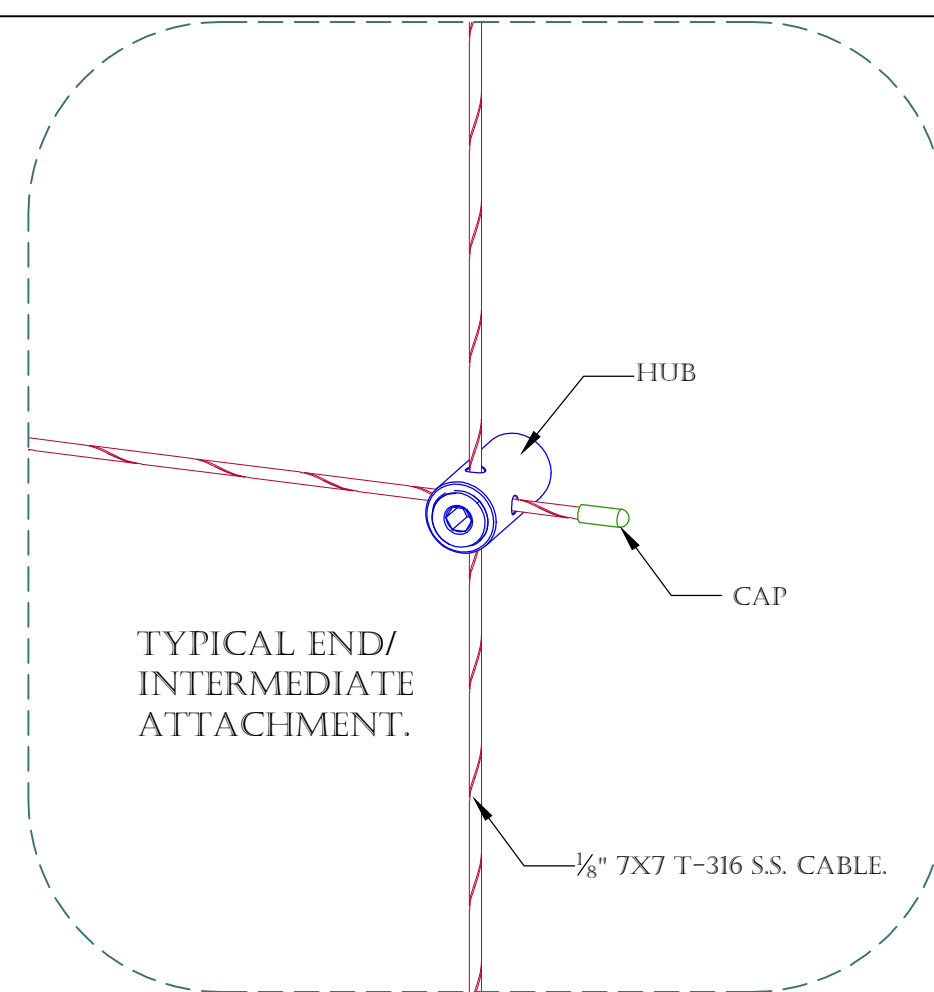

3' X 3' TRELLIS, 12" GRID.

SCALE: 3" = 1'

ALL MATERIALS TYPE 316 STAINLESS STEEL ALLOY .  
THIS KIT IS DESIGNED FOR A BRICK, BLOCK, PRECAST, OR WOOD WALL.

HUB DETAIL.

SCALE: 1" = 1'

THE 3' X 3', 12" GRID KIT INCLUDES THE FOLLOWING:

MOUNTING DETAIL 1.

SCALE: 6" = 1'

MOUNTING DETAIL 2.

SCALE: 6" = 1'

MOUNTING DETAIL 3.

SCALE: 6" = 1'

TOP VIEW DETAIL.

SCALE: 6" = 1'

PRODUCT: S.S. CABLE GREEN WALL/ HUB TRELLIS SYSTEM.  
CONTENT: 3' X 3', 12" GRID STANDARD SYSTEM DETAILS.  
DRAWN BY: KELLER, C.  
DATE: 10-01-15 REV: 9-11-20  
PROPRIETARY AND CONFIDENTIAL. THE INFORMATION CONTAINED IN THIS DRAWING IS THE SOLE PROPERTY OF SECO SOUTH INC. ANY REPRODUCTION IN PART OR AS A WHOLE WITHOUT THE WRITTEN PERMISSION OF SECO SOUTH INC. IS PROHIBITED.  
2111 34TH WAY LARGO, FL 33771 PH: 727-536-1924 FAX: 727-539-6314 SALES@SECOSOUTH.COM