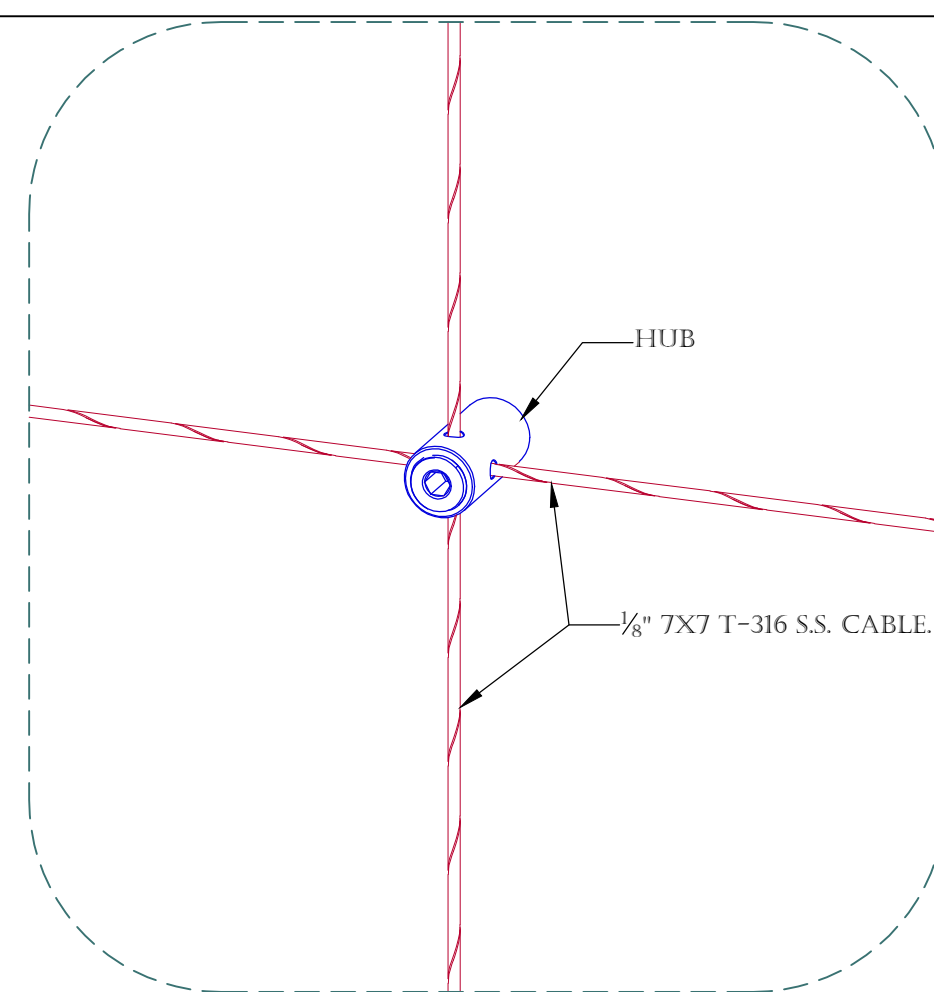

3' X 3' TRELLIS, 12" GRID.

SCALE: 3" = 1'

ALL MATERIALS TYPE 316 STAINLESS STEEL ALLOY .  
THIS KIT IS DESIGNED FOR A BRICK, BLOCK, PRECAST, OR WOOD WALL.

HUB DETAIL.

SCALE: 1" = 1'

THE 3' X 3', 12" GRID KIT INCLUDES THE FOLLOWING:

MOUNTING DETAIL 1.

SCALE: 6" = 1'

MOUNTING DETAIL 2.

SCALE: 6" = 1'

MOUNTING DETAIL 3.

SCALE: 6" = 1'

TOP VIEW DETAIL.

SCALE: 6" = 1'

PRODUCT: S.S. CABLE GREEN WALL/ HUB TRELLIS SYSTEM.  
CONTENT: 3' X 3', 12" GRID STANDARD SYSTEM DETAILS.  
DRAWN BY: KELLER, C.  
DATE: 10-01-15 REV: 9-11-20  
PROPRIETARY AND CONFIDENTIAL. THE INFORMATION CONTAINED IN THIS DRAWING IS THE SOLE PROPERTY OF SECO SOUTH INC. ANY REPRODUCTION IN PART OR AS A WHOLE WITHOUT THE WRITTEN PERMISSION OF SECO SOUTH INC. IS PROHIBITED.  
2111 34TH WAY LARGO, FL 33771 PH: 727-536-1924 FAX: 727-539-6314 SALES@SECOSOUTH.COM