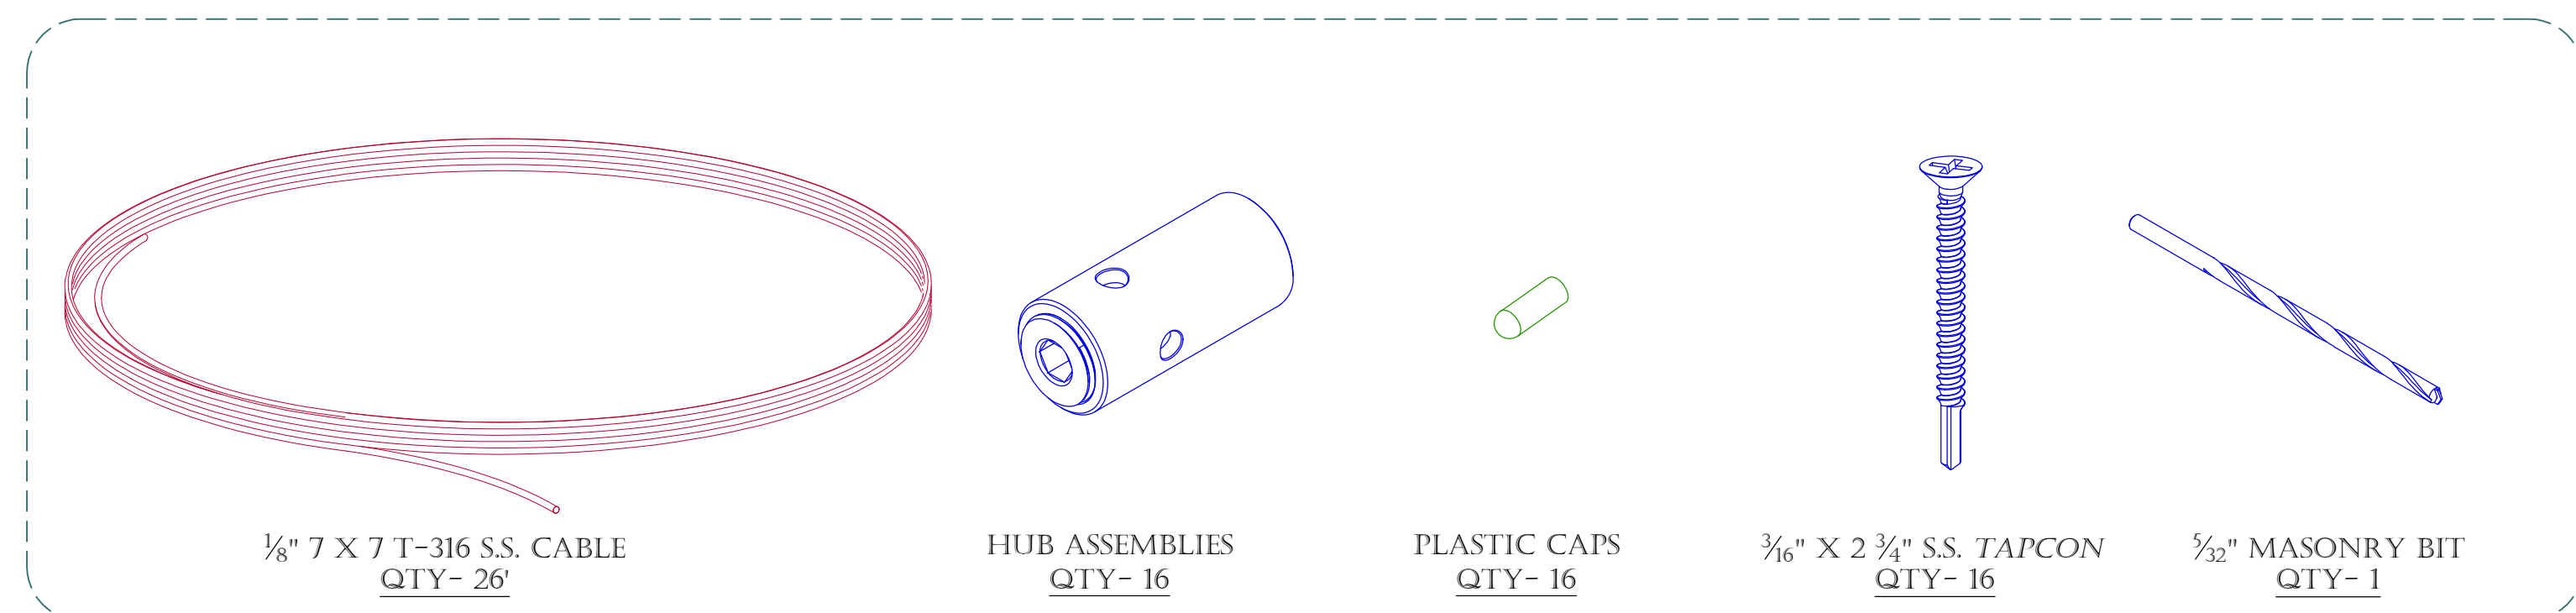

3' X 3' TRELLIS, 12" GRID.

SCALE: 3" = 1'

ALL MATERIALS TYPE 316 STAINLESS STEEL ALLOY .  
THIS KIT IS DESIGNED FOR A BRICK, BLOCK, PRECAST, OR WOOD WALL.

HUB DETAIL.

SCALE: 1" = 1'

THE 3' X 3', 12" GRID KIT INCLUDES THE FOLLOWING:

MOUNTING DETAIL 1.

SCALE: 6" = 1'

MOUNTING DETAIL 2.

SCALE: 6" = 1'

MOUNTING DETAIL 3.

SCALE: 6" = 1'

TOP VIEW DETAIL.

SCALE: 6" = 1'

PRODUCT: S.S. CABLE GREEN WALL/ HUB TRELLIS SYSTEM.  
CONTENT: 3' X 3', 12" GRID STANDARD SYSTEM DETAILS.  
DRAWN BY: KELLER, C.  
DATE: 10-01-15 REV: 9-11-20  
PROPRIETARY AND CONFIDENTIAL. THE INFORMATION CONTAINED IN THIS DRAWING IS THE SOLE PROPERTY OF SECO SOUTH INC. ANY REPRODUCTION IN PART OR AS A WHOLE WITHOUT THE WRITTEN PERMISSION OF SECO SOUTH INC. IS PROHIBITED.  
2111 34TH WAY LARGO, FL 33771 PH: 727-536-1924 FAX: 727-539-6314 SALES@SECOSOUTH.COM