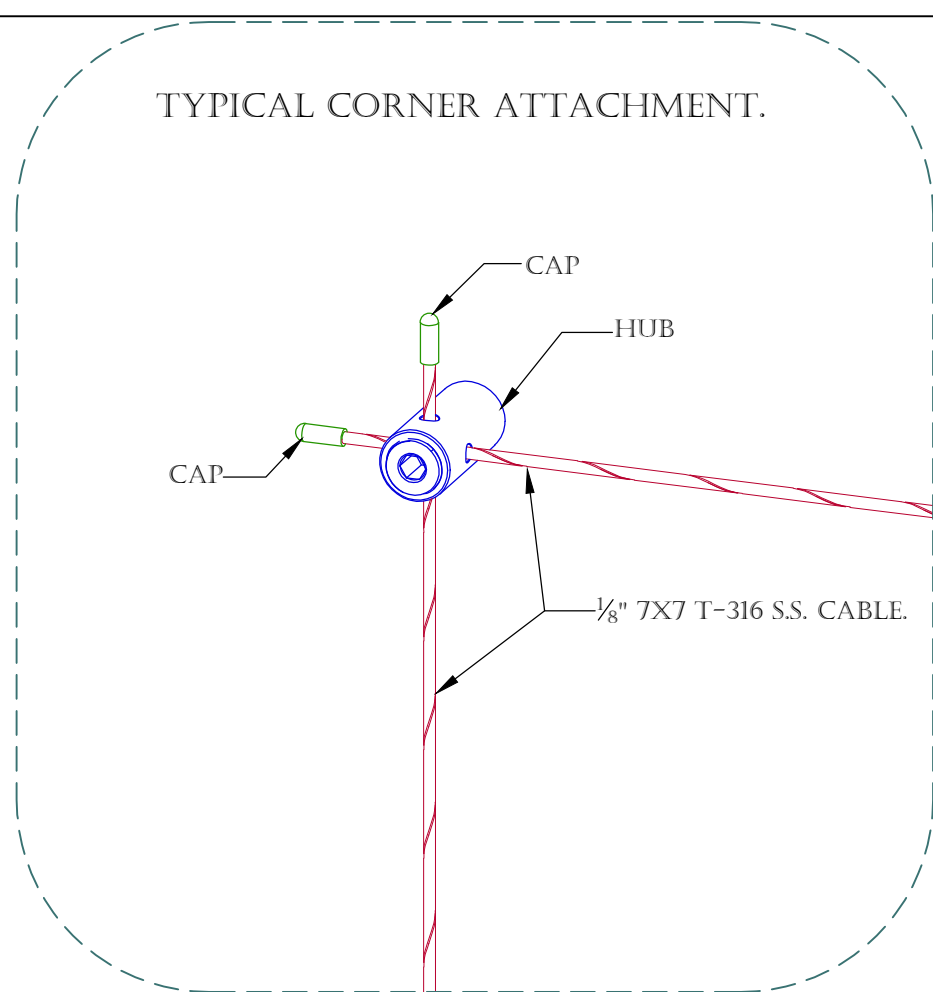

3' X 3' TRELLIS, 12" GRID.

SCALE: 3" = 1'

ALL MATERIALS TYPE 316 STAINLESS STEEL ALLOY .  
THIS KIT IS DESIGNED FOR A BRICK, BLOCK, PRECAST, OR WOOD WALL.

HUB DETAIL.

SCALE: 1" = 1'

THE 3' X 3', 12" GRID KIT INCLUDES THE FOLLOWING:

MOUNTING DETAIL 1.

SCALE: 6" = 1'

MOUNTING DETAIL 2.

SCALE: 6" = 1'

MOUNTING DETAIL 3.

SCALE: 6" = 1'

TOP VIEW DETAIL.

SCALE: 6" = 1'

PRODUCT: S.S. CABLE GREEN WALL/ HUB TRELLIS SYSTEM.  
CONTENT: 3' X 3', 12" GRID STANDARD SYSTEM DETAILS.  
DRAWN BY: KELLER, C.  
DATE: 10-01-15 REV: 9-11-20  
PROPRIETARY AND CONFIDENTIAL. THE INFORMATION CONTAINED IN THIS DRAWING IS THE SOLE PROPERTY OF SECO SOUTH INC. ANY REPRODUCTION IN PART OR AS A WHOLE WITHOUT THE WRITTEN PERMISSION OF SECO SOUTH INC. IS PROHIBITED.  
2111 34TH WAY LARGO, FL 33771 PH: 727-536-1924 FAX: 727-539-6314 SALES@SECOSOUTH.COM