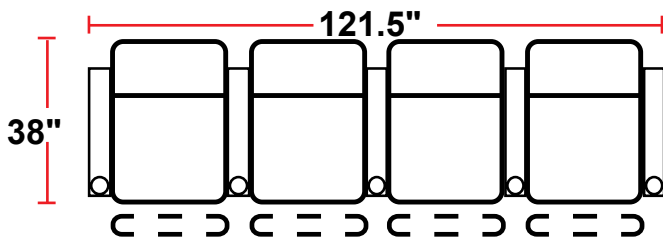

3906 - TWO-ARM POWER RECLINER

- 38"D x 34.5"W x 43.25"H

5206 - RIGHT-FACING STRAIGHT ARM POWER RECLINER

- 38"D x 29"W x 43.25"H

5306 - LEFT-FACING STRAIGHT ARM POWER RECLINER

- 38"D x 29"W x 43.25"H

5406 - ARMLESS POWER RECLINER

- 38"D x 23.5"W x 43.25"H

Back Height: 43.25" when headrest down, 46.5" when up

3906
Two-Arm Recliner
w/Power Recline

5206
Right Straight Arm
w/Power Recline

5306
Left Straight Arm
w/Power Recline

5406
Armless Recliner
w/Power Recline

Configuration A
Straight Row of 2

Configuration B
Straight Row of 2 Loveseat

Configuration C
Straight Row of 3

Configuration D
Straight Row of 3,
Loveseat Left

Configuration E
Straight Row of 3,
Loveseat Right

Configuration F
Straight Row of 3 Sofa

Configuration G
Straight Row of 4

Configuration H
Straight Row of 4 w/Loveseat

Back Height: 43.25" when headrest down, 46.5" when up

Configuration I
 Straight Row of 4 Double Loveseat