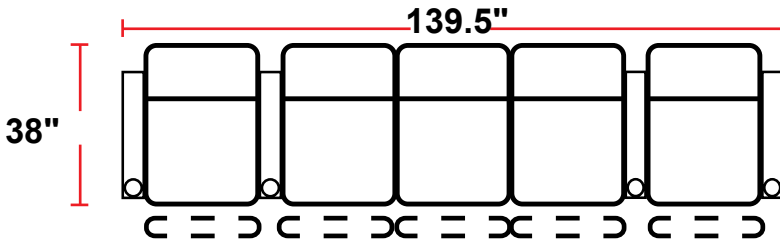

3906 - TWO-ARM POWER RECLINER

- 38"D x 34.5"W x 43.25"H

5206 - RIGHT-FACING STRAIGHT ARM POWER RECLINER

- 38"D x 29"W x 43.25"H

5306 - LEFT-FACING STRAIGHT ARM POWER RECLINER

- 38"D x 29"W x 43.25"H

5406 - ARMLESS POWER RECLINER

- 38"D x 23.5"W x 43.25"H

Back Height: 43.25" when headrest down, 46.5" when up

3906
Two-Arm Recliner
w/Power Recline

5206
Right Straight Arm
w/Power Recline

5306
Left Straight Arm
w/Power Recline

5406
Armless Recliner
w/Power Recline

Configuration F
Straight Row of 3 Sofa

Configuration G
Straight Row of 4

Configuration H
Straight Row of 4 w/Loveseat

Back Height: 43.25" when headrest down, 46.5" when up

Configuration I
 Straight Row of 4 Double Loveseat

Configuration J
 Straight Row of 4 Sofa

Configuration K
 Straight Row of 5

Configuration L
 Straight Row of 5 w/Sofa

Configuration M
 Straight Row of 5 Double Loveseat
 Captain's Chair

Configuration N
 Straight Row of 6