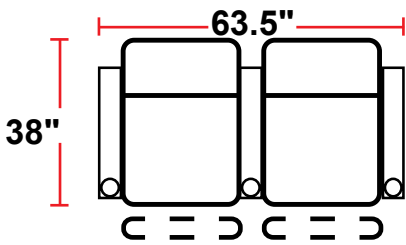

DIMENSIONS

- BACK HEIGHT FROM FLOOR:
43.25" HEADREST DOWN
46.5" HEADREST UP
- SEAT WIDTH: 23.5"
- SEAT DEPTH: 21.5"
- SEAT HEIGHT: 22"
- ARM WIDTH: 6"
- DEPTH WHEN RECLINED: 68"
- SPACE NEEDED FOR RECLINE: 4"

3906 - TWO-ARM POWER RECLINER

- 38"D x 34.5"W x 43.25"H

5206 - RIGHT-FACING STRAIGHT ARM POWER RECLINER

- 38"D x 29"W x 43.25"H

5306 - LEFT-FACING STRAIGHT ARM POWER RECLINER

- 38"D x 29"W x 43.25"H

5406 - ARMLESS POWER RECLINER

- 38"D x 23.5"W x 43.25"H

Back Height: 43.25" when headrest down, 46.5" when up

3906
Two-Arm Recliner
w/Power Recline

5206
Right Straight Arm
w/Power Recline

5306
Left Straight Arm
w/Power Recline

5406
Armless Recliner
w/Power Recline

Configuration F
Straight Row of 3 Sofa

Configuration G
Straight Row of 4

Configuration H
Straight Row of 4 w/Loveseat

Back Height: 43.25" when headrest down, 46.5" when up

Configuration I
 Straight Row of 4 Double Loveseat