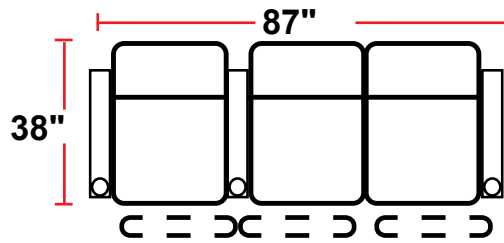

3906 - TWO-ARM POWER RECLINER

- 38"D x 34.5"W x 43.25"H

5206 - RIGHT-FACING STRAIGHT ARM POWER RECLINER

- 38"D x 29"W x 43.25"H

5306 - LEFT-FACING STRAIGHT ARM POWER RECLINER

- 38"D x 29"W x 43.25"H

5406 - ARMLESS POWER RECLINER

- 38"D x 23.5"W x 43.25"H

Back Height: 43.25" when headrest down, 46.5" when up

3906
Two-Arm Recliner
w/Power Recline

5206
Right Straight Arm
w/Power Recline

5306
Left Straight Arm
w/Power Recline

5406
Armless Recliner
w/Power Recline

Configuration A
Straight Row of 2

Configuration B
Straight Row of 2 Loveseat

Configuration C
Straight Row of 3

Configuration D
Straight Row of 3,
Loveseat Left

Configuration E
Straight Row of 3,
Loveseat Right

Configuration F
Straight Row of 3 Sofa

Configuration G
Straight Row of 4

Configuration H
Straight Row of 4 w/Loveseat

Back Height: 43.25" when headrest down, 46.5" when up

Configuration I
 Straight Row of 4 Double Loveseat