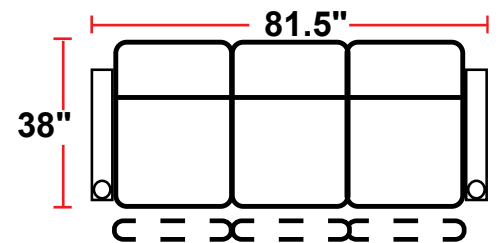

3906 - TWO-ARM POWER RECLINER

- 38"D x 34.5"W x 43.25"H

5206 - RIGHT-FACING STRAIGHT ARM POWER RECLINER

- 38"D x 29"W x 43.25"H

5306 - LEFT-FACING STRAIGHT ARM POWER RECLINER

- 38"D x 29"W x 43.25"H

5406 - ARMLESS POWER RECLINER

- 38"D x 23.5"W x 43.25"H

Back Height: 43.25" when headrest down, 46.5" when up

3906
Two-Arm Recliner
w/Power Recline

5206
Right Straight Arm
w/Power Recline

5306
Left Straight Arm
w/Power Recline

5406
Armless Recliner
w/Power Recline

Configuration A
Straight Row of 2

Configuration B
Straight Row of 2 Loveseat

Configuration C
Straight Row of 3

Configuration D
Straight Row of 3,
Loveseat Left

Configuration E
Straight Row of 3,
Loveseat Right

Configuration F
Straight Row of 3 Sofa

Configuration G
Straight Row of 4

Configuration H
Straight Row of 4 w/Loveseat

Back Height: 43.25" when headrest down, 46.5" when up

Configuration I
 Straight Row of 4 Double Loveseat