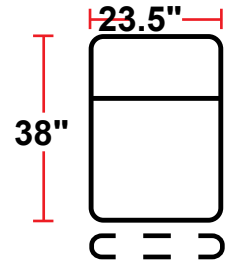

DIMENSIONS

- BACK HEIGHT FROM FLOOR:
43.25" HEADREST DOWN
46.5" HEADREST UP
- SEAT WIDTH: 23.5"
- SEAT DEPTH: 21.5"
- SEAT HEIGHT: 22"
- ARM WIDTH: 6"
- DEPTH WHEN RECLINED: 68"
- SPACE NEEDED FOR RECLINE: 4"

3906 - TWO-ARM POWER RECLINER

- 38"D x 34.5"W x 43.25"H

5206 - RIGHT-FACING STRAIGHT ARM POWER RECLINER

- 38"D x 29"W x 43.25"H

5306 - LEFT-FACING STRAIGHT ARM POWER RECLINER

- 38"D x 29"W x 43.25"H

5406 - ARMLESS POWER RECLINER

- 38"D x 23.5"W x 43.25"H

Back Height: 43.25" when headrest down, 46.5" when up

3906
Two-Arm Recliner
w/Power Recline

5206
Right Straight Arm
w/Power Recline

5306
Left Straight Arm
w/Power Recline

5406
Armless Recliner
w/Power Recline

Configuration F
Straight Row of 3 Sofa

Configuration G
Straight Row of 4

Configuration H
Straight Row of 4 w/Loveseat

Back Height: 43.25" when headrest down, 46.5" when up

Configuration I
 Straight Row of 4 Double Loveseat