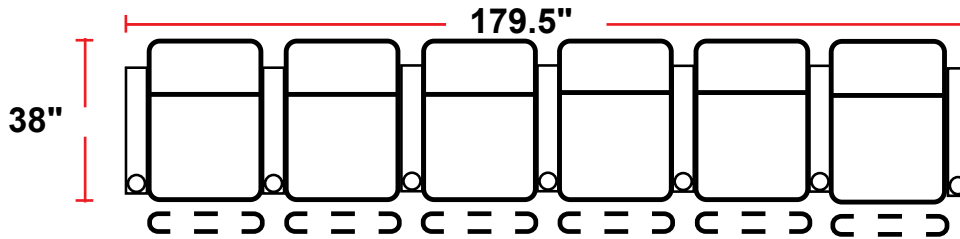

3906 - TWO-ARM POWER RECLINER

- 38"D x 34.5"W x 43.25"H

5206 - RIGHT-FACING STRAIGHT ARM POWER RECLINER

- 38"D x 29"W x 43.25"H

5306 - LEFT-FACING STRAIGHT ARM POWER RECLINER

- 38"D x 29"W x 43.25"H

5406 - ARMLESS POWER RECLINER

- 38"D x 23.5"W x 43.25"H

Back Height: 43.25" when headrest down, 46.5" when up

3906
Two-Arm Recliner
w/Power Recline

5206
Right Straight Arm
w/Power Recline

5306
Left Straight Arm
w/Power Recline

5406
Armless Recliner
w/Power Recline

Configuration F
Straight Row of 3 Sofa

Configuration G
Straight Row of 4

Configuration H
Straight Row of 4 w/Loveseat

Back Height: 43.25" when headrest down, 46.5" when up

Configuration I
 Straight Row of 4 Double Loveseat

Configuration J
 Straight Row of 4 Sofa

Configuration K
 Straight Row of 5

Configuration L
 Straight Row of 5 w/Sofa

Configuration M
 Straight Row of 5 Double Loveseat
 Captain's Chair

Configuration N
 Straight Row of 6