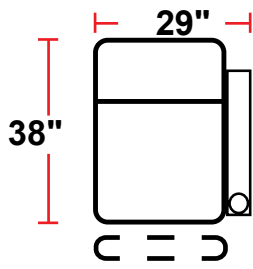

DIMENSIONS

- BACK HEIGHT FROM FLOOR:
43.25" HEADREST DOWN
46.5" HEADREST UP
- SEAT WIDTH: 23.5"
- SEAT DEPTH: 21.5"
- SEAT HEIGHT: 22"
- ARM WIDTH: 6"
- DEPTH WHEN RECLINED: 68"
- SPACE NEEDED FOR RECLINE: 4"

3906 - TWO-ARM POWER RECLINER

- 38"D x 34.5"W x 43.25"H

5206 - RIGHT-FACING STRAIGHT ARM POWER RECLINER

- 38"D x 29"W x 43.25"H

5306 - LEFT-FACING STRAIGHT ARM POWER RECLINER

- 38"D x 29"W x 43.25"H

5406 - ARMLESS POWER RECLINER

- 38"D x 23.5"W x 43.25"H

Back Height: 43.25" when headrest down, 46.5" when up

3906
Two-Arm Recliner
w/Power Recline

5206
Right Straight Arm
w/Power Recline

5306
Left Straight Arm
w/Power Recline

5406
Armless Recliner
w/Power Recline

Configuration F
Straight Row of 3 Sofa

Configuration G
Straight Row of 4

Configuration H
Straight Row of 4 w/Loveseat

Back Height: 43.25" when headrest down, 46.5" when up

Configuration I
 Straight Row of 4 Double Loveseat