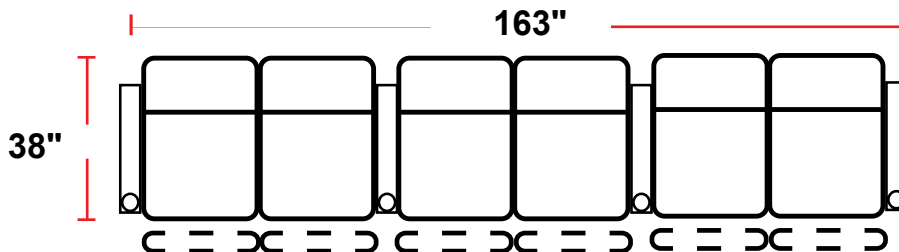

3906 - TWO-ARM POWER RECLINER

- 38"D x 34.5"W x 43.25"H

5206 - RIGHT-FACING STRAIGHT ARM POWER RECLINER

- 38"D x 29"W x 43.25"H

5306 - LEFT-FACING STRAIGHT ARM POWER RECLINER

- 38"D x 29"W x 43.25"H

5406 - ARMLESS POWER RECLINER

- 38"D x 23.5"W x 43.25"H

Back Height: 43.25" when headrest down, 46.5" when up

3906
Two-Arm Recliner
w/Power Recline

5206
Right Straight Arm
w/Power Recline

5306
Left Straight Arm
w/Power Recline

5406
Armless Recliner
w/Power Recline

Configuration F
Straight Row of 3 Sofa

Configuration G
Straight Row of 4

Configuration H
Straight Row of 4 w/Loveseat

Back Height: 43.25" when headrest down, 46.5" when up

Configuration I
 Straight Row of 4 Double Loveseat

Configuration J
 Straight Row of 4 Sofa

Configuration K
 Straight Row of 5

Configuration L
 Straight Row of 5 w/Sofa

Configuration M
 Straight Row of 5 Double Loveseat
 Captain's Chair

Configuration N
 Straight Row of 6