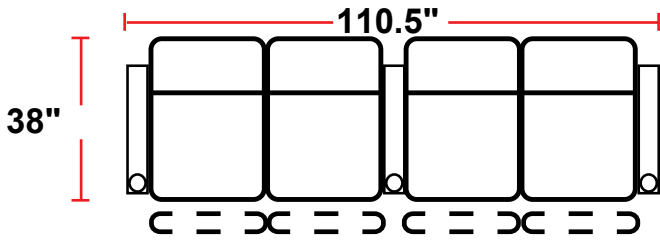

3906 - TWO-ARM POWER RECLINER

- 38"D x 34.5"W x 43.25"H

5206 - RIGHT-FACING STRAIGHT ARM POWER RECLINER

- 38"D x 29"W x 43.25"H

5306 - LEFT-FACING STRAIGHT ARM POWER RECLINER

- 38"D x 29"W x 43.25"H

5406 - ARMLESS POWER RECLINER

- 38"D x 23.5"W x 43.25"H

Back Height: 43.25" when headrest down, 46.5" when up

3906
Two-Arm Recliner
w/Power Recline

5206
Right Straight Arm
w/Power Recline

5306
Left Straight Arm
w/Power Recline

5406
Armless Recliner
w/Power Recline

Configuration A
Straight Row of 2

Configuration B
Straight Row of 2 Loveseat

Configuration C
Straight Row of 3

Configuration D
Straight Row of 3,
Loveseat Left

Configuration E
Straight Row of 3,
Loveseat Right

Configuration F
Straight Row of 3 Sofa

Configuration G
Straight Row of 4

Configuration H
Straight Row of 4 w/Loveseat

Back Height: 43.25" when headrest down, 46.5" when up

Configuration I
 Straight Row of 4 Double Loveseat