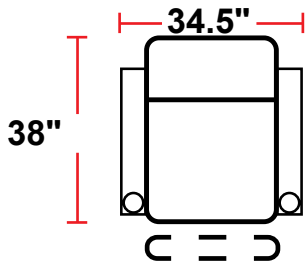

DIMENSIONS

- BACK HEIGHT FROM FLOOR:
43.25" HEADREST DOWN
46.5" HEADREST UP
- SEAT WIDTH: 23.5"
- SEAT DEPTH: 21.5"
- SEAT HEIGHT: 22"
- ARM WIDTH: 6"
- DEPTH WHEN RECLINED: 68"
- SPACE NEEDED FOR RECLINE: 4"

3906 - TWO-ARM POWER RECLINER

- 38"D x 34.5"W x 43.25"H

5206 - RIGHT-FACING STRAIGHT ARM POWER RECLINER

- 38"D x 29"W x 43.25"H

5306 - LEFT-FACING STRAIGHT ARM POWER RECLINER

- 38"D x 29"W x 43.25"H

5406 - ARMLESS POWER RECLINER

- 38"D x 23.5"W x 43.25"H

Back Height: 43.25" when headrest down, 46.5" when up

3906
Two-Arm Recliner
w/Power Recline

5206
Right Straight Arm
w/Power Recline

5306
Left Straight Arm
w/Power Recline

5406
Armless Recliner
w/Power Recline

Configuration F
Straight Row of 3 Sofa

Configuration G
Straight Row of 4

Configuration H
Straight Row of 4 w/Loveseat

Back Height: 43.25" when headrest down, 46.5" when up

Configuration I
 Straight Row of 4 Double Loveseat