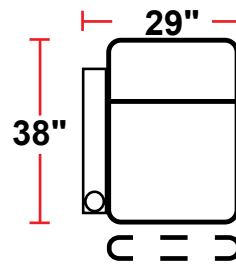

DIMENSIONS

- BACK HEIGHT FROM FLOOR:
43.25" HEADREST DOWN
46.5" HEADREST UP
- SEAT WIDTH: 23.5"
- SEAT DEPTH: 21.5"
- SEAT HEIGHT: 22"
- ARM WIDTH: 6"
- DEPTH WHEN RECLINED: 68"
- SPACE NEEDED FOR RECLINE: 4"

3906 - TWO-ARM POWER RECLINER

- 38"D x 34.5"W x 43.25"H

5206 - RIGHT-FACING STRAIGHT ARM POWER RECLINER

- 38"D x 29"W x 43.25"H

5306 - LEFT-FACING STRAIGHT ARM POWER RECLINER

- 38"D x 29"W x 43.25"H

5406 - ARMLESS POWER RECLINER

- 38"D x 23.5"W x 43.25"H

Back Height: 43.25" when headrest down, 46.5" when up

3906
Two-Arm Recliner
w/Power Recline

5206
Right Straight Arm
w/Power Recline

5306
Left Straight Arm
w/Power Recline

5406
Armless Recliner
w/Power Recline

Configuration F
Straight Row of 3 Sofa

Configuration G
Straight Row of 4

Configuration H
Straight Row of 4 w/Loveseat

Back Height: 43.25" when headrest down, 46.5" when up

Configuration I
 Straight Row of 4 Double Loveseat