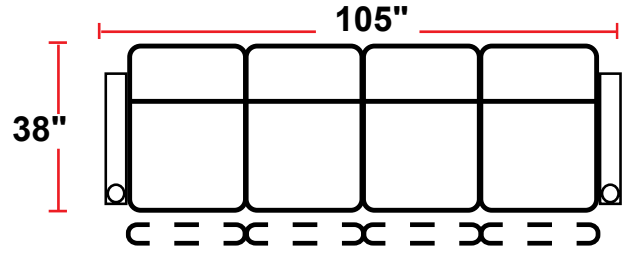

DIMENSIONS

- BACK HEIGHT FROM FLOOR:
43.25" HEADREST DOWN
46.5" HEADREST UP
- SEAT WIDTH: 23.5"
- SEAT DEPTH: 21.5"
- SEAT HEIGHT: 22"
- ARM WIDTH: 6"
- DEPTH WHEN RECLINED: 68"
- SPACE NEEDED FOR RECLINE: 4"

3906 - TWO-ARM POWER RECLINER

- 38"D x 34.5"W x 43.25"H

5206 - RIGHT-FACING STRAIGHT ARM POWER RECLINER

- 38"D x 29"W x 43.25"H

5306 - LEFT-FACING STRAIGHT ARM POWER RECLINER

- 38"D x 29"W x 43.25"H

5406 - ARMLESS POWER RECLINER

- 38"D x 23.5"W x 43.25"H

Back Height: 43.25" when headrest down, 46.5" when up

3906
Two-Arm Recliner
w/Power Recline

5206
Right Straight Arm
w/Power Recline

5306
Left Straight Arm
w/Power Recline

5406
Armless Recliner
w/Power Recline

Configuration F
Straight Row of 3 Sofa

Configuration G
Straight Row of 4

Configuration H
Straight Row of 4 w/Loveseat

Back Height: 43.25" when headrest down, 46.5" when up

Configuration I
 Straight Row of 4 Double Loveseat