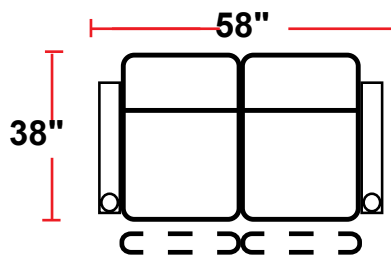

Configuration B
Straight Row of 2 Loveseat