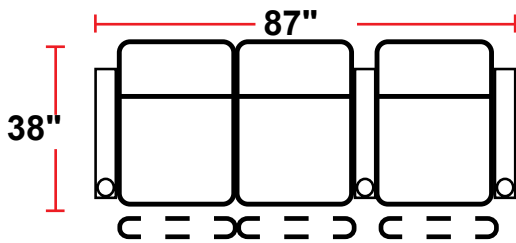

Configuration D
Straight Row of 3,
Loveseat Left