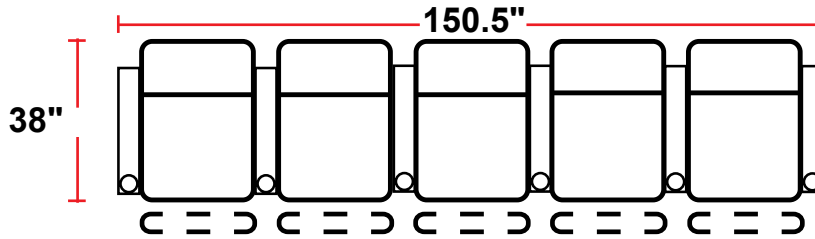

3906 - TWO-ARM POWER RECLINER

- 38"D x 34.5"W x 43.25"H

5206 - RIGHT-FACING STRAIGHT ARM POWER RECLINER

- 38"D x 29"W x 43.25"H

5306 - LEFT-FACING STRAIGHT ARM POWER RECLINER

- 38"D x 29"W x 43.25"H

5406 - ARMLESS POWER RECLINER

- 38"D x 23.5"W x 43.25"H

Back Height: 43.25" when headrest down, 46.5" when up

3906
Two-Arm Recliner
w/Power Recline

5206
Right Straight Arm
w/Power Recline

5306
Left Straight Arm
w/Power Recline

5406
Armless Recliner
w/Power Recline

Configuration F
Straight Row of 3 Sofa

Configuration G
Straight Row of 4

Configuration H
Straight Row of 4 w/Loveseat

Back Height: 43.25" when headrest down, 46.5" when up

Configuration I
 Straight Row of 4 Double Loveseat

Configuration J
 Straight Row of 4 Sofa

Configuration K
 Straight Row of 5

Configuration L
 Straight Row of 5 w/Sofa

Configuration M
 Straight Row of 5 Double Loveseat
 Captain's Chair

Configuration N
 Straight Row of 6