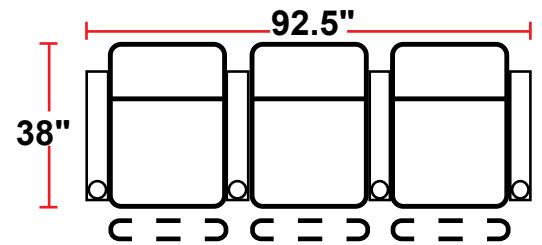

Configuration C
Straight Row of 3