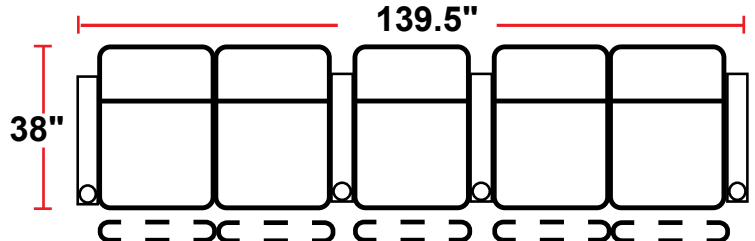

3906 - TWO-ARM POWER RECLINER

- 38"D x 34.5"W x 43.25"H

5206 - RIGHT-FACING STRAIGHT ARM POWER RECLINER

- 38"D x 29"W x 43.25"H

5306 - LEFT-FACING STRAIGHT ARM POWER RECLINER

- 38"D x 29"W x 43.25"H

5406 - ARMLESS POWER RECLINER

- 38"D x 23.5"W x 43.25"H

Back Height: 43.25" when headrest down, 46.5" when up

3906
Two-Arm Recliner
w/Power Recline

5206
Right Straight Arm
w/Power Recline

5306
Left Straight Arm
w/Power Recline

5406
Armless Recliner
w/Power Recline

Configuration F
Straight Row of 3 Sofa

Configuration G
Straight Row of 4

Configuration H
Straight Row of 4 w/Loveseat

Back Height: 43.25" when headrest down, 46.5" when up

Configuration I
 Straight Row of 4 Double Loveseat

Configuration J
 Straight Row of 4 Sofa

Configuration K
 Straight Row of 5

Configuration L
 Straight Row of 5 w/Sofa

Configuration M
 Straight Row of 5 Double Loveseat
 Captain's Chair

Configuration N
 Straight Row of 6