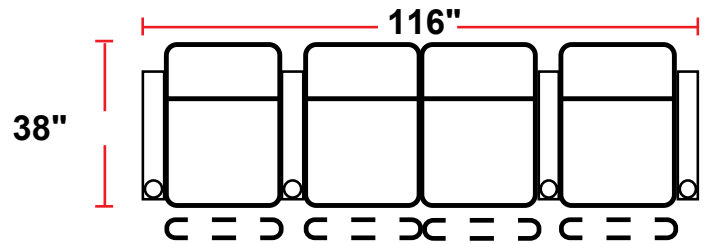

3906 - TWO-ARM POWER RECLINER

- 38"D x 34.5"W x 43.25"H

5206 - RIGHT-FACING STRAIGHT ARM POWER RECLINER

- 38"D x 29"W x 43.25"H

5306 - LEFT-FACING STRAIGHT ARM POWER RECLINER

- 38"D x 29"W x 43.25"H

5406 - ARMLESS POWER RECLINER

- 38"D x 23.5"W x 43.25"H

Back Height: 43.25" when headrest down, 46.5" when up

3906
Two-Arm Recliner
w/Power Recline

5206
Right Straight Arm
w/Power Recline

5306
Left Straight Arm
w/Power Recline

5406
Armless Recliner
w/Power Recline

Configuration A
Straight Row of 2

Configuration B
Straight Row of 2 Loveseat

Configuration C
Straight Row of 3

Configuration D
Straight Row of 3,
Loveseat Left

Configuration E
Straight Row of 3,
Loveseat Right

Configuration F
Straight Row of 3 Sofa

Configuration G
Straight Row of 4

Configuration H
Straight Row of 4 w/Loveseat

Back Height: 43.25" when headrest down, 46.5" when up

Configuration I
 Straight Row of 4 Double Loveseat