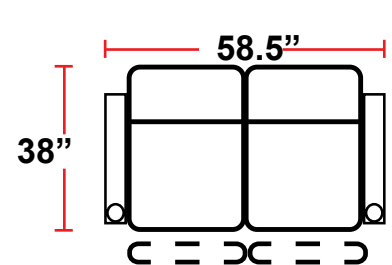

- 38"D x 34.75"W x 44"H

5201 - RIGHT-FACING STRAIGHT ARM POWER RECLINER

- 38"D x 29.25"W x 44"H

5301 - LEFT-FACING STRAIGHT ARM POWER RECLINER

- 38"D x 29.25"W x 44"H

5401 - ARMLESS POWER RECLINER

- 38"D x 23.75"W x 44"H

5341 - LEFT-FACING STRAIGHT/RIGHT-FACING WEDGE ARM POWER RECLINER

- 38"D x 37.5"W x 44"H

5441 - RIGHT FACING WEDGE ARM POWER RECLINER

- 38"D x 32"W x 44"H

Back Height: 44"

3901
Two-Arm Recliner
w/Power Recline

5201
Right Straight Arm
w/Power Recline

5301
Left Straight
Arm w/Power
Recline

5341
LHF Straight Arm/
RHF Wedge Arm
w/Power Recline

5441
RHF Wedge Arm
w/Power Recline

5401
Armless Recliner
w/Power Recline

Configuration A
Straight Row of 2

Configuration B
Straight Row of 2
Loveseat

Configuration C
Straight Row of 3

Configuration D
Row of 3, Loveseat Left

Configuration E
Row of 3, Loveseat Right

Configuration F
Straight Row of 3 Sofa