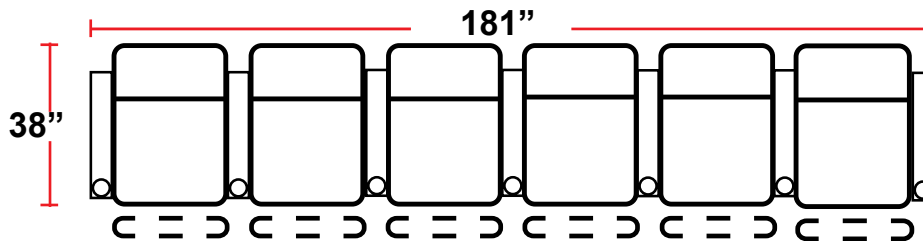

Configuration N
Straight Row of 6