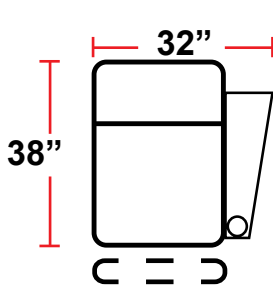

5441
RHF Wedge Arm
w/Power Recline