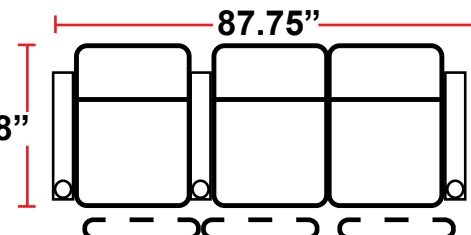

- 38"D x 34.75"W x 44"H

5201 - RIGHT-FACING STRAIGHT ARM POWER RECLINER

- 38"D x 29.25"W x 44"H

5301 - LEFT-FACING STRAIGHT ARM POWER RECLINER

- 38"D x 29.25"W x 44"H

5401 - ARMLESS POWER RECLINER

- 38"D x 23.75"W x 44"H

5341 - LEFT-FACING STRAIGHT/RIGHT-FACING WEDGE ARM POWER RECLINER

- 38"D x 37.5"W x 44"H

5441 - RIGHT FACING WEDGE ARM POWER RECLINER

- 38"D x 32"W x 44"H

Back Height: 44"

3901
Two-Arm Recliner
w/Power Recline

Configuration A
Straight Row of 2

Configuration B
Straight Row of 2
Loveseat

Configuration C
Straight Row of 3

Configuration D
Row of 3, Loveseat Left

Configuration E
Row of 3, Loveseat Right

Configuration F
Straight Row of 3 Sofa

Configuration G
Straight Row of 4

Back Height: 44"

Configuration H
Straight Row of 4 with Loveseat

Configuration I
Straight Row of 4 Double Loveseat

Configuration J
Straight Row of 4 Sofa

Configuration K
Straight Row of 5