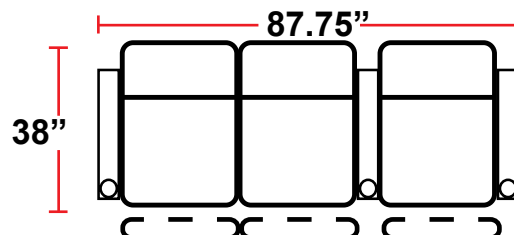

- 38"D x 34.75"W x 44"H

5201 - RIGHT-FACING STRAIGHT ARM POWER RECLINER

- 38"D x 29.25"W x 44"H

5301 - LEFT-FACING STRAIGHT ARM POWER RECLINER

- 38"D x 29.25"W x 44"H

5401 - ARMLESS POWER RECLINER

- 38"D x 23.75"W x 44"H

5341 - LEFT-FACING STRAIGHT/RIGHT-FACING WEDGE ARM POWER RECLINER

- 38"D x 37.5"W x 44"H

5441 - RIGHT FACING WEDGE ARM POWER RECLINER

- 38"D x 32"W x 44"H

Back Height: 44"

3901
Two-Arm Recliner
w/Power Recline

5201
Right Straight Arm
w/Power Recline

5301
Left Straight
Arm w/Power
Recline

5341
LHF Straight Arm/
RHF Wedge Arm
w/Power Recline

5441
RHF Wedge Arm
w/Power Recline

5401
Armless Recliner
w/Power Recline

Configuration A
Straight Row of 2

Configuration B
Straight Row of 2
Loveseat

Configuration C
Straight Row of 3

Configuration D
Row of 3, Loveseat Left

Configuration E
Row of 3, Loveseat Right

Configuration F
Straight Row of 3 Sofa