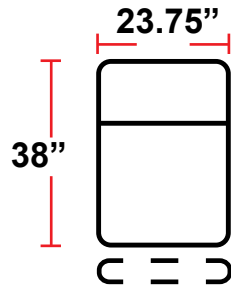

DIMENSIONS

- BACK HEIGHT FROM FLOOR: 44"
- SEAT WIDTH: 23.75"
- SEAT DEPTH: 21.25"
- SEAT HEIGHT: 20.5"
- ARM WIDTH: 6.25"
- DEPTH: 38"
- DEPTH WHEN RECLINED: 67"
- SPACE NEEDED FOR RECLINE: 4"

3901 - TWO-ARM POWER RECLINER

- 38"D x 34.75"W x 44"H

5201 - RIGHT-FACING STRAIGHT ARM POWER RECLINER

- 38"D x 29.25"W x 44"H

5301 - LEFT-FACING STRAIGHT ARM POWER RECLINER

- 38"D x 29.25"W x 44"H

5401 - ARMLESS POWER RECLINER

- 38"D x 23.75"W x 44"H

5341 - LEFT-FACING STRAIGHT/RIGHT-FACING WEDGE ARM POWER RECLINER

- 38"D x 37.5"W x 44"H

5441 - RIGHT FACING WEDGE ARM POWER RECLINER

- 38"D x 32"W x 44"H

Back Height: 44"

3901
Two-Arm Recliner
w/Power Recline

5201
Right Straight Arm
w/Power Recline

5301
Left Straight
Arm w/Power
Recline

5341
LHF Straight Arm/
RHF Wedge Arm
w/Power Recline

5441
RHF Wedge Arm
w/Power Recline

5401
Armless Recliner
w/Power Recline