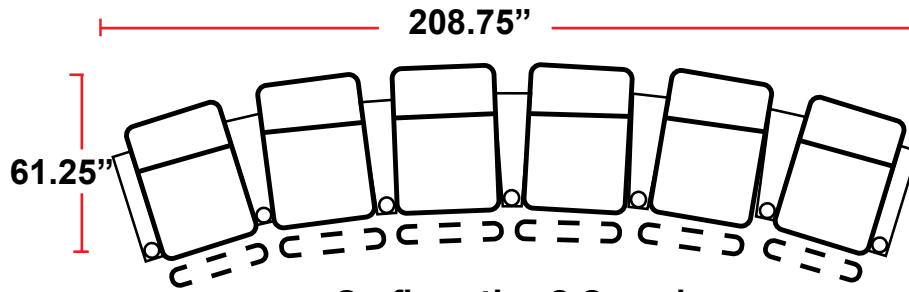

Configuration O Curved
Curved Row of 6