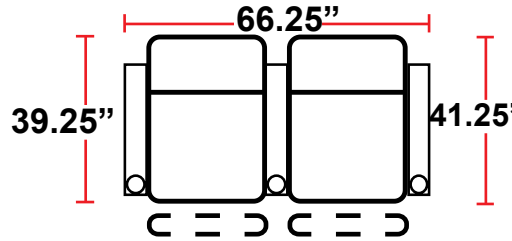

DIMENSIONS

- BACK HEIGHT FROM FLOOR: 44"
- SEAT WIDTH: 23.75"
- SEAT DEPTH: 21.5"
- SEAT HEIGHT: 21.5"
- ARM WIDTH: 6.25"
- DEPTH WHEN RECLINED: 69"
- SPACE NEEDED FOR RECLINE: 5"

3908 - TWO-ARM POWER RECLINER

- 39.25"D x 36.25"W x 44"H

5208 - RIGHT-FACING STRAIGHT ARM POWER RECLINER

- 39.25"D x 30"W x 44"H

5308 - LEFT-FACING STRAIGHT ARM POWER RECLINER

- 39.25"D x 30"W x 44"H

5408 - ARMLESS POWER RECLINER

- 39.25"D x 23.75"W x 44"H

5348 - LEFT-FACING STRAIGHT/RIGHT-FACING WEDGE ARM POWER RECLINER

- 39.25"D x 40.75"W x 44"H

5448 - RIGHT-FACING WEDGE ARM POWER RECLINER

- 39.25"D x 34.5"W x 44"H

Back Height: 44"

3908
Two-Arm Recliner
w/Power Recline

5208
Right Straight Arm
w/Power Recline

5308
Left Straight Arm
w/Power Recline

5348
LHF Straight Arm/RHF
Wedge Arm
w/Power Recline

5448
RHF Wedge Arm
w/Power Recline

5408
Armless Recliner
w/Power Recline

Configuration A
Straight Row of 2