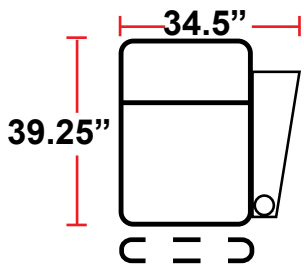

DIMENSIONS

- BACK HEIGHT FROM FLOOR: 44"
- SEAT WIDTH: 23.75"
- SEAT DEPTH: 21.5"
- SEAT HEIGHT: 21.5"
- ARM WIDTH: 6.25"
- DEPTH WHEN RECLINED: 69"
- SPACE NEEDED FOR RECLINE: 5"

3908 - TWO-ARM POWER RECLINER

- 39.25"D x 36.25"W x 44"H

5208 - RIGHT-FACING STRAIGHT ARM POWER RECLINER

- 39.25"D x 30"W x 44"H

5308 - LEFT-FACING STRAIGHT ARM POWER RECLINER

- 39.25"D x 30"W x 44"H

5408 - ARMLESS POWER RECLINER

- 39.25"D x 23.75"W x 44"H

5348 - LEFT-FACING STRAIGHT/RIGHT-FACING WEDGE ARM POWER RECLINER

- 39.25"D x 40.75"W x 44"H

5448 - RIGHT-FACING WEDGE ARM POWER RECLINER

- 39.25"D x 34.5"W x 44"H

Back Height: 44"

3908
Two-Arm Recliner
w/Power Recline

5208
Right Straight Arm
w/Power Recline

5308
Left Straight Arm
w/Power Recline

5348
LHF Straight Arm/RHF
Wedge Arm
w/Power Recline

5448
RHF Wedge Arm
w/Power Recline

5408
Armless Recliner
w/Power Recline

Configuration A
Straight Row of 2