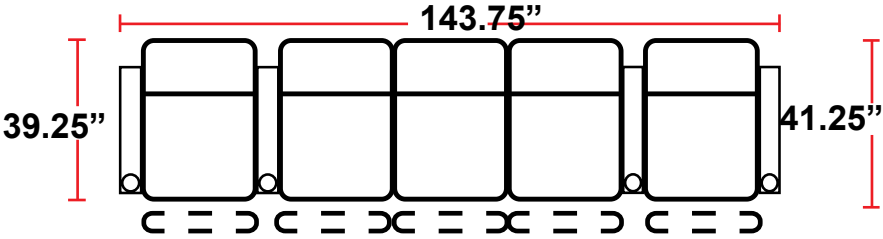

Configuration M
Straight Row of 5 w/Sofa