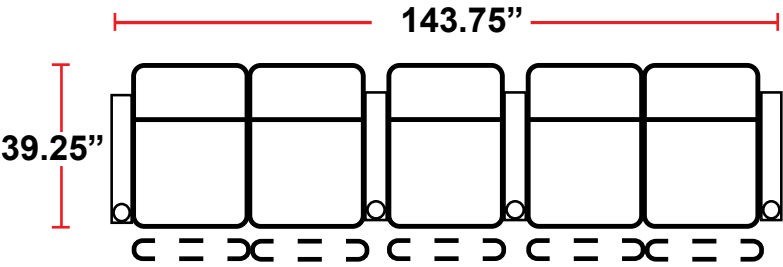

DIMENSIONS

- BACK HEIGHT FROM FLOOR: 44"
- SEAT WIDTH: 23.75"
- SEAT DEPTH: 21.5"
- SEAT HEIGHT: 21.5"
- ARM WIDTH: 6.25"
- DEPTH WHEN RECLINED: 69"
- SPACE NEEDED FOR RECLINE: 5"

3908 - TWO-ARM POWER RECLINER

- 39.25"D x 36.25"W x 44"H

5208 - RIGHT-FACING STRAIGHT ARM POWER RECLINER

- 39.25"D x 30"W x 44"H

5308 - LEFT-FACING STRAIGHT ARM POWER RECLINER

- 39.25"D x 30"W x 44"H

5408 - ARMLESS POWER RECLINER

- 39.25"D x 23.75"W x 44"H

5348 - LEFT-FACING STRAIGHT/RIGHT-FACING WEDGE ARM POWER RECLINER

- 39.25"D x 40.75"W x 44"H

5448 - RIGHT-FACING WEDGE ARM POWER RECLINER

- 39.25"D x 34.5"W x 44"H

Back Height: 44"

3908
Two-Arm Recliner
w/Power Recline

Configuration L
 Straight Row of 5

Configuration L Curved
 Curved Row of 5

Configuration M
 Straight Row of 5 w/Sofa

Configuration M Curved
 Curved Row of 5 w/Sofa

Configuration N
 Straight Row of 5 Double Loveseat
 Captain's Chair