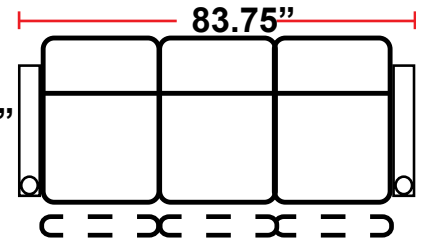

- 39.25"D x 36.25"W x 44"H

5208 - RIGHT-FACING STRAIGHT ARM POWER RECLINER

- 39.25"D x 30"W x 44"H

5308 - LEFT-FACING STRAIGHT ARM POWER RECLINER

- 39.25"D x 30"W x 44"H

5408 - ARMLESS POWER RECLINER

- 39.25"D x 23.75"W x 44"H

5348 - LEFT-FACING STRAIGHT/RIGHT-FACING WEDGE ARM POWER RECLINER

- 39.25"D x 40.75"W x 44"H

5448 - RIGHT-FACING WEDGE ARM POWER RECLINER

- 39.25"D x 34.5"W x 44"H

Back Height: 44"

3908
Two-Arm Recliner
w/Power Recline

Configuration A Curved
Curved Row of 2

Configuration B
Straight Row of 2 Loveseat

Configuration C
Straight Row of 3

Configuration C Curved
Curved Row of 3

Configuration D
Straight Row of 3,
Loveseat Left

Configuration E
Straight Row of 3,
Loveseat Right

Configuration F
Straight Row of 3 Sofa

Back Height: 44"

Configuration G
 Straight Row of 4

Configuration G Curved
 Curved Row of 4

Configuration H
 Straight Row of 4 w/Loveseat

Configuration H Curved
 Curved Row of 4 w/Loveseat