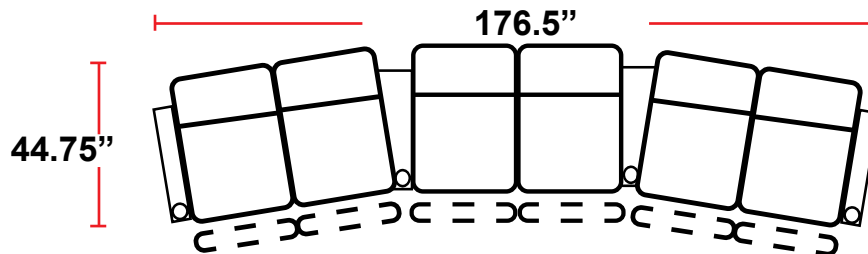

DIMENSIONS

- BACK HEIGHT FROM FLOOR: 44"
- SEAT WIDTH: 23.75"
- SEAT DEPTH: 21.5"
- SEAT HEIGHT: 21.5"
- ARM WIDTH: 6.25"
- DEPTH WHEN RECLINED: 69"
- SPACE NEEDED FOR RECLINE: 5"

3908 - TWO-ARM POWER RECLINER

- 39.25"D x 36.25"W x 44"H

5208 - RIGHT-FACING STRAIGHT ARM POWER RECLINER

- 39.25"D x 30"W x 44"H

5308 - LEFT-FACING STRAIGHT ARM POWER RECLINER

- 39.25"D x 30"W x 44"H

5408 - ARMLESS POWER RECLINER

- 39.25"D x 23.75"W x 44"H

Configuration L
 Straight Row of 5

Configuration L Curved
 Curved Row of 5

Configuration M
 Straight Row of 5 w/Sofa

Configuration M Curved
 Curved Row of 5 w/Sofa

Configuration N
 Straight Row of 5 Double Loveseat
 Captain's Chair

Configuration N Curved
 Curved Row of 5 Double Loveseat
 Captain's Chair

Back Height: 44"

Configuration O
Straight Row of 6

Configuration O Curved
Curved Row of 6

Configuration P
Straight Row of 6 Triple Loveseats