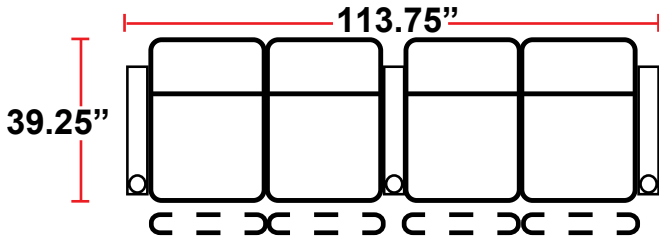

DIMENSIONS

- BACK HEIGHT FROM FLOOR: 44"
- SEAT WIDTH: 23.75"
- SEAT DEPTH: 21.5"
- SEAT HEIGHT: 21.5"
- ARM WIDTH: 6.25"
- DEPTH WHEN RECLINED: 69"
- SPACE NEEDED FOR RECLINE: 5"

3908 - TWO-ARM POWER RECLINER

- 39.25"D x 36.25"W x 44"H

5208 - RIGHT-FACING STRAIGHT ARM POWER RECLINER

- 39.25"D x 30"W x 44"H

5308 - LEFT-FACING STRAIGHT ARM POWER RECLINER

- 39.25"D x 30"W x 44"H

5408 - ARMLESS POWER RECLINER

- 39.25"D x 23.75"W x 44"H

5348 - LEFT-FACING STRAIGHT/RIGHT-FACING WEDGE ARM POWER RECLINER

- 39.25"D x 40.75"W x 44"H

5448 - RIGHT-FACING WEDGE ARM POWER RECLINER

- 39.25"D x 34.5"W x 44"H

Back Height: 44"

3908
Two-Arm Recliner
w/Power Recline

Configuration F
Straight Row of 3 Sofa

Back Height: 44"

Configuration G
 Straight Row of 4

Configuration G Curved
 Curved Row of 4

Configuration H
 Straight Row of 4 w/Loveseat

Configuration H Curved
 Curved Row of 4 w/Loveseat