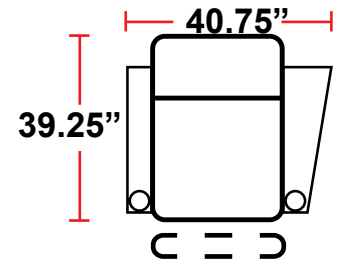

DIMENSIONS

- BACK HEIGHT FROM FLOOR: 44"
- SEAT WIDTH: 23.75"
- SEAT DEPTH: 21.5"
- SEAT HEIGHT: 21.5"
- ARM WIDTH: 6.25"
- DEPTH WHEN RECLINED: 69"
- SPACE NEEDED FOR RECLINE: 5"

3908 - TWO-ARM POWER RECLINER

- 39.25"D x 36.25"W x 44"H

5208 - RIGHT-FACING STRAIGHT ARM POWER RECLINER

- 39.25"D x 30"W x 44"H

5308 - LEFT-FACING STRAIGHT ARM POWER RECLINER

- 39.25"D x 30"W x 44"H

5408 - ARMLESS POWER RECLINER

- 39.25"D x 23.75"W x 44"H

5348 - LEFT-FACING STRAIGHT/RIGHT-FACING WEDGE ARM POWER RECLINER

- 39.25"D x 40.75"W x 44"H

5448 - RIGHT-FACING WEDGE ARM POWER RECLINER

- 39.25"D x 34.5"W x 44"H

Back Height: 44"

3908
Two-Arm Recliner
w/Power Recline

5208
Right Straight Arm
w/Power Recline

5308
Left Straight Arm
w/Power Recline

5348
LHF Straight Arm/RHF
Wedge Arm
w/Power Recline

5448
RHF Wedge Arm
w/Power Recline

5408
Armless Recliner
w/Power Recline

Configuration A
Straight Row of 2