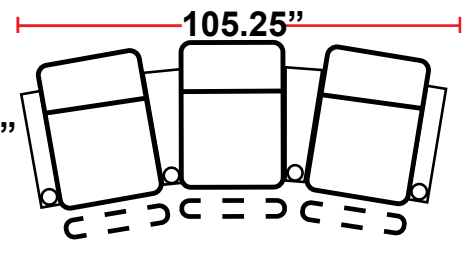

- 39.25"D x 36.25"W x 44"H

5208 - RIGHT-FACING STRAIGHT ARM POWER RECLINER

- 39.25"D x 30"W x 44"H

5308 - LEFT-FACING STRAIGHT ARM POWER RECLINER

- 39.25"D x 30"W x 44"H

5408 - ARMLESS POWER RECLINER

- 39.25"D x 23.75"W x 44"H

5348 - LEFT-FACING STRAIGHT/RIGHT-FACING WEDGE ARM POWER RECLINER

- 39.25"D x 40.75"W x 44"H

5448 - RIGHT-FACING WEDGE ARM POWER RECLINER

- 39.25"D x 34.5"W x 44"H

Back Height: 44"

3908
Two-Arm Recliner
w/Power Recline

5208
Right Straight Arm
w/Power Recline

5308
Left Straight Arm
w/Power Recline

5348
LHF Straight Arm/RHF
Wedge Arm
w/Power Recline

5448
RHF Wedge Arm
w/Power Recline

5408
Armless Recliner
w/Power Recline

Configuration A
Straight Row of 2

Configuration A Curved
Curved Row of 2

Configuration B
Straight Row of 2 Loveseat

Configuration C
Straight Row of 3

Configuration C Curved
Curved Row of 3

Configuration D
Straight Row of 3,
Loveseat Left

Configuration E
Straight Row of 3,
Loveseat Right