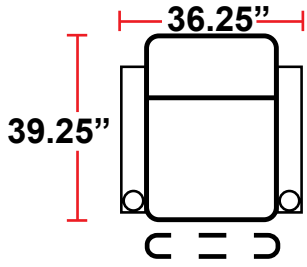

DIMENSIONS

- BACK HEIGHT FROM FLOOR: 44"
- SEAT WIDTH: 23.75"
- SEAT DEPTH: 21.5"
- SEAT HEIGHT: 21.5"
- ARM WIDTH: 6.25"
- DEPTH WHEN RECLINED: 69"
- SPACE NEEDED FOR RECLINE: 5"

3908 - TWO-ARM POWER RECLINER

- 39.25"D x 36.25"W x 44"H

5208 - RIGHT-FACING STRAIGHT ARM POWER RECLINER

- 39.25"D x 30"W x 44"H

5308 - LEFT-FACING STRAIGHT ARM POWER RECLINER

- 39.25"D x 30"W x 44"H

5408 - ARMLESS POWER RECLINER

- 39.25"D x 23.75"W x 44"H

5348 - LEFT-FACING STRAIGHT/RIGHT-FACING WEDGE ARM POWER RECLINER

- 39.25"D x 40.75"W x 44"H

5448 - RIGHT-FACING WEDGE ARM POWER RECLINER

- 39.25"D x 34.5"W x 44"H

Back Height: 44"

3908
Two-Arm Recliner
w/Power Recline