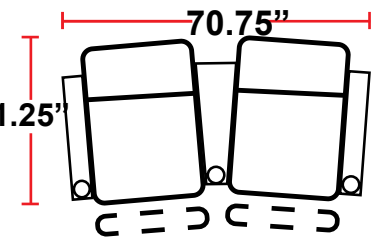

DIMENSIONS

- BACK HEIGHT FROM FLOOR: 44"
- SEAT WIDTH: 23.75"
- SEAT DEPTH: 21.5"
- SEAT HEIGHT: 21.5"
- ARM WIDTH: 6.25"
- DEPTH WHEN RECLINED: 69"
- SPACE NEEDED FOR RECLINE: 5"

3908 - TWO-ARM POWER RECLINER

- 39.25"D x 36.25"W x 44"H

5208 - RIGHT-FACING STRAIGHT ARM POWER RECLINER

- 39.25"D x 30"W x 44"H

5308 - LEFT-FACING STRAIGHT ARM POWER RECLINER

- 39.25"D x 30"W x 44"H

5408 - ARMLESS POWER RECLINER

- 39.25"D x 23.75"W x 44"H

5348 - LEFT-FACING STRAIGHT/RIGHT-FACING WEDGE ARM POWER RECLINER

- 39.25"D x 40.75"W x 44"H

5448 - RIGHT-FACING WEDGE ARM POWER RECLINER

- 39.25"D x 34.5"W x 44"H

Back Height: 44"

3908
Two-Arm Recliner
w/Power Recline

5208
Right Straight Arm
w/Power Recline

5308
Left Straight Arm
w/Power Recline

5348
LHF Straight Arm/RHF
Wedge Arm
w/Power Recline

5448
RHF Wedge Arm
w/Power Recline

5408
Armless Recliner
w/Power Recline

Configuration A
Straight Row of 2