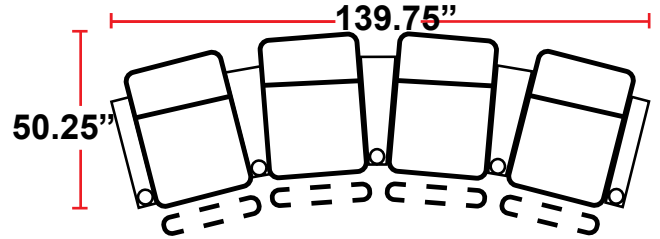

- 39.25"D x 36.25"W x 44"H

5208 - RIGHT-FACING STRAIGHT ARM POWER RECLINER

- 39.25"D x 30"W x 44"H

5308 - LEFT-FACING STRAIGHT ARM POWER RECLINER

- 39.25"D x 30"W x 44"H

5408 - ARMLESS POWER RECLINER

- 39.25"D x 23.75"W x 44"H

5348 - LEFT-FACING STRAIGHT/RIGHT-FACING WEDGE ARM POWER RECLINER

- 39.25"D x 40.75"W x 44"H

5448 - RIGHT-FACING WEDGE ARM POWER RECLINER

- 39.25"D x 34.5"W x 44"H

Back Height: 44"

3908
Two-Arm Recliner
w/Power Recline

Configuration A Curved
Curved Row of 2

Configuration B
Straight Row of 2 Loveseat

Configuration C
Straight Row of 3

Configuration C Curved
Curved Row of 3

Configuration D
Straight Row of 3,
Loveseat Left

Configuration E
Straight Row of 3,
Loveseat Right

Configuration F
Straight Row of 3 Sofa

Back Height: 44"

Configuration G
 Straight Row of 4

Configuration G Curved
 Curved Row of 4

Configuration H
 Straight Row of 4 w/Loveseat

Configuration H Curved
 Curved Row of 4 w/Loveseat