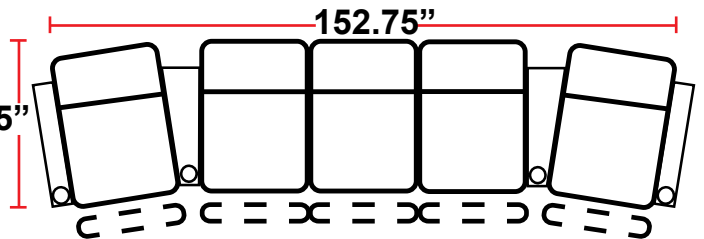

- 39.25"D x 36.25"W x 44"H

5208 - RIGHT-FACING STRAIGHT ARM POWER RECLINER

- 39.25"D x 30"W x 44"H

5308 - LEFT-FACING STRAIGHT ARM POWER RECLINER

- 39.25"D x 30"W x 44"H

5408 - ARMLESS POWER RECLINER

- 39.25"D x 23.75"W x 44"H

Configuration F
Straight Row of 3 Sofa

Back Height: 44"

Configuration G
 Straight Row of 4

Configuration G Curved
 Curved Row of 4

Configuration H
 Straight Row of 4 w/Loveseat

Configuration H Curved
 Curved Row of 4 w/Loveseat

Configuration I
 Straight Row of 4 Double Loveseat

Configuration I Curved
 Curved Row of 4 w/Center Wedge

Configuration J
 Modified Curved Row of 4

Configuration K
 Straight Row of 4 Sofa

Back Height: 44"

Configuration L
 Straight Row of 5

Configuration L Curved
 Curved Row of 5

Configuration M
 Straight Row of 5 w/Sofa

Configuration M Curved
 Curved Row of 5 w/Sofa

Configuration N
 Straight Row of 5 Double Loveseat
 Captain's Chair