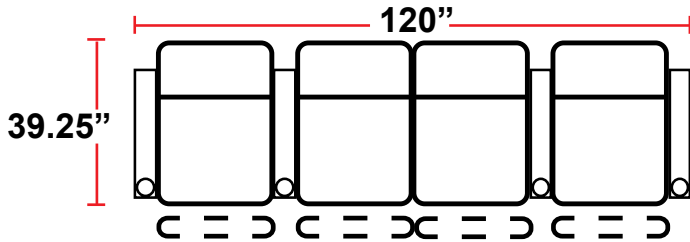

- 39.25"D x 36.25"W x 44"H

5208 - RIGHT-FACING STRAIGHT ARM POWER RECLINER

- 39.25"D x 30"W x 44"H

5308 - LEFT-FACING STRAIGHT ARM POWER RECLINER

- 39.25"D x 30"W x 44"H

5408 - ARMLESS POWER RECLINER

- 39.25"D x 23.75"W x 44"H

5348 - LEFT-FACING STRAIGHT/RIGHT-FACING WEDGE ARM POWER RECLINER

- 39.25"D x 40.75"W x 44"H

5448 - RIGHT-FACING WEDGE ARM POWER RECLINER

- 39.25"D x 34.5"W x 44"H

Back Height: 44"

3908
Two-Arm Recliner
w/Power Recline

Configuration F
Straight Row of 3 Sofa

Back Height: 44"

Configuration G
 Straight Row of 4

Configuration G Curved
 Curved Row of 4

Configuration H
 Straight Row of 4 w/Loveseat

Configuration H Curved
 Curved Row of 4 w/Loveseat

Configuration I
 Straight Row of 4 Double Loveseat

Configuration I Curved
 Curved Row of 4 w/Center Wedge

Configuration J
 Modified Curved Row of 4

Configuration K
 Straight Row of 4 Sofa

Back Height: 44"