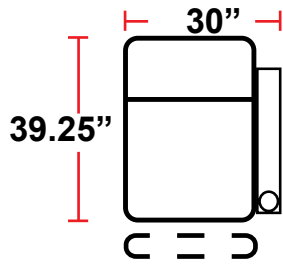

DIMENSIONS

- BACK HEIGHT FROM FLOOR: 44"
- SEAT WIDTH: 23.75"
- SEAT DEPTH: 21.5"
- SEAT HEIGHT: 21.5"
- ARM WIDTH: 6.25"
- DEPTH WHEN RECLINED: 69"
- SPACE NEEDED FOR RECLINE: 5"

3908 - TWO-ARM POWER RECLINER

- 39.25"D x 36.25"W x 44"H

5208 - RIGHT-FACING STRAIGHT ARM POWER RECLINER

- 39.25"D x 30"W x 44"H

5308 - LEFT-FACING STRAIGHT ARM POWER RECLINER

- 39.25"D x 30"W x 44"H

5408 - ARMLESS POWER RECLINER

- 39.25"D x 23.75"W x 44"H

5348 - LEFT-FACING STRAIGHT/RIGHT-FACING WEDGE ARM POWER RECLINER

- 39.25"D x 40.75"W x 44"H

5448 - RIGHT-FACING WEDGE ARM POWER RECLINER

- 39.25"D x 34.5"W x 44"H

Back Height: 44"

3908
Two-Arm Recliner
w/Power Recline

5208
Right Straight Arm
w/Power Recline

5308
Left Straight Arm
w/Power Recline

5348
LHF Straight Arm/RHF
Wedge Arm
w/Power Recline

5448
RHF Wedge Arm
w/Power Recline

5408
Armless Recliner
w/Power Recline

Configuration A
Straight Row of 2