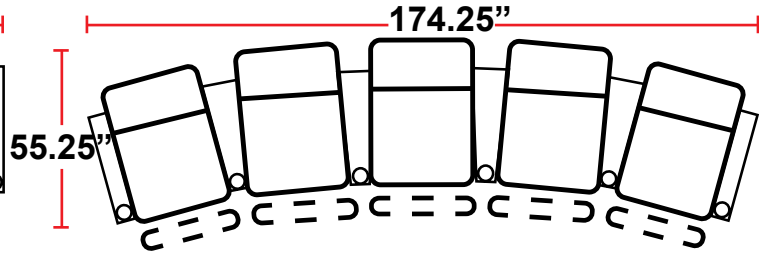

- 39.25"D x 36.25"W x 44"H

5208 - RIGHT-FACING STRAIGHT ARM POWER RECLINER

- 39.25"D x 30"W x 44"H

5308 - LEFT-FACING STRAIGHT ARM POWER RECLINER

- 39.25"D x 30"W x 44"H

5408 - ARMLESS POWER RECLINER

- 39.25"D x 23.75"W x 44"H

5348 - LEFT-FACING STRAIGHT/RIGHT-FACING WEDGE ARM POWER RECLINER

- 39.25"D x 40.75"W x 44"H

5448 - RIGHT-FACING WEDGE ARM POWER RECLINER

- 39.25"D x 34.5"W x 44"H

Back Height: 44"

3908
Two-Arm Recliner
w/Power Recline

Configuration I
 Straight Row of 4 Double Loveseat

Configuration I Curved
 Curved Row of 4 w/Center Wedge

Configuration J
 Modified Curved Row of 4

Configuration K
 Straight Row of 4 Sofa

Back Height: 44"

Configuration L
 Straight Row of 5

Configuration L Curved
 Curved Row of 5

Configuration M
 Straight Row of 5 w/Sofa

Configuration M Curved
 Curved Row of 5 w/Sofa

Configuration N
 Straight Row of 5 Double Loveseat
 Captain's Chair