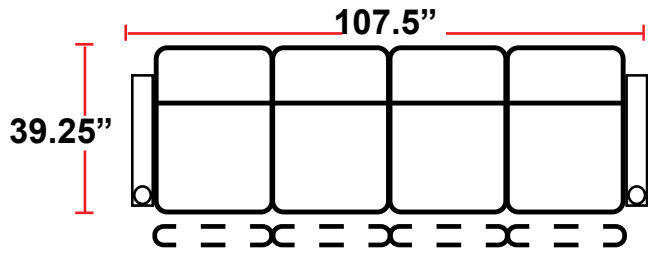

Configuration K
Straight Row of 4 Sofa