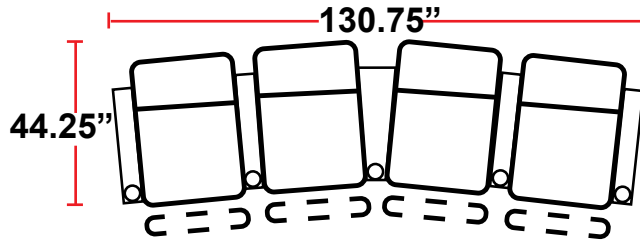

Configuration I Curved
Curved Row of 4 w/Center Wedge