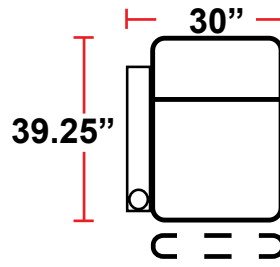

DIMENSIONS

- BACK HEIGHT FROM FLOOR: 44"
- SEAT WIDTH: 23.75"
- SEAT DEPTH: 21.5"
- SEAT HEIGHT: 21.5"
- ARM WIDTH: 6.25"
- DEPTH WHEN RECLINED: 69"
- SPACE NEEDED FOR RECLINE: 5"

3908 - TWO-ARM POWER RECLINER

- 39.25"D x 36.25"W x 44"H

5208 - RIGHT-FACING STRAIGHT ARM POWER RECLINER

- 39.25"D x 30"W x 44"H

5308 - LEFT-FACING STRAIGHT ARM POWER RECLINER

- 39.25"D x 30"W x 44"H

5408 - ARMLESS POWER RECLINER

- 39.25"D x 23.75"W x 44"H

5348 - LEFT-FACING STRAIGHT/RIGHT-FACING WEDGE ARM POWER RECLINER

- 39.25"D x 40.75"W x 44"H

5448 - RIGHT-FACING WEDGE ARM POWER RECLINER

- 39.25"D x 34.5"W x 44"H

Back Height: 44"

3908
Two-Arm Recliner
w/Power Recline

5208
Right Straight Arm
w/Power Recline

5308
Left Straight Arm
w/Power Recline

5348
LHF Straight Arm/RHF
Wedge Arm
w/Power Recline

5448
RHF Wedge Arm
w/Power Recline

5408
Armless Recliner
w/Power Recline

Configuration A
Straight Row of 2