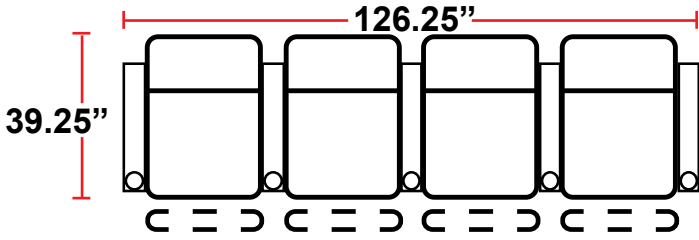

- 39.25"D x 36.25"W x 44"H

5208 - RIGHT-FACING STRAIGHT ARM POWER RECLINER

- 39.25"D x 30"W x 44"H

5308 - LEFT-FACING STRAIGHT ARM POWER RECLINER

- 39.25"D x 30"W x 44"H

5408 - ARMLESS POWER RECLINER

- 39.25"D x 23.75"W x 44"H

5348 - LEFT-FACING STRAIGHT/RIGHT-FACING WEDGE ARM POWER RECLINER

- 39.25"D x 40.75"W x 44"H

5448 - RIGHT-FACING WEDGE ARM POWER RECLINER

- 39.25"D x 34.5"W x 44"H

Back Height: 44"

3908
Two-Arm Recliner
w/Power Recline

Configuration A Curved
Curved Row of 2

Configuration B
Straight Row of 2 Loveseat

Configuration C
Straight Row of 3

Configuration C Curved
Curved Row of 3

Configuration D
Straight Row of 3,
Loveseat Left

Configuration E
Straight Row of 3,
Loveseat Right

Configuration F
Straight Row of 3 Sofa

Back Height: 44"

Configuration G
 Straight Row of 4

Configuration G Curved
 Curved Row of 4

Configuration H
 Straight Row of 4 w/Loveseat

Configuration H Curved
 Curved Row of 4 w/Loveseat