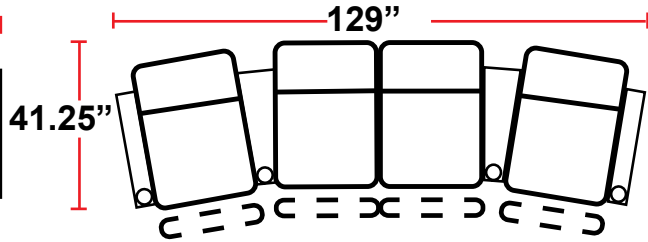

- 39.25"D x 36.25"W x 44"H

5208 - RIGHT-FACING STRAIGHT ARM POWER RECLINER

- 39.25"D x 30"W x 44"H

5308 - LEFT-FACING STRAIGHT ARM POWER RECLINER

- 39.25"D x 30"W x 44"H

5408 - ARMLESS POWER RECLINER

- 39.25"D x 23.75"W x 44"H

5348 - LEFT-FACING STRAIGHT/RIGHT-FACING WEDGE ARM POWER RECLINER

- 39.25"D x 40.75"W x 44"H

5448 - RIGHT-FACING WEDGE ARM POWER RECLINER

- 39.25"D x 34.5"W x 44"H

Back Height: 44"

3908
Two-Arm Recliner
w/Power Recline

Configuration A Curved
Curved Row of 2

Configuration B
Straight Row of 2 Loveseat

Configuration C
Straight Row of 3

Configuration C Curved
Curved Row of 3

Configuration D
Straight Row of 3,
Loveseat Left

Configuration E
Straight Row of 3,
Loveseat Right

Configuration F
Straight Row of 3 Sofa

Back Height: 44"

Configuration G
 Straight Row of 4

Configuration G Curved
 Curved Row of 4

Configuration H
 Straight Row of 4 w/Loveseat

Configuration H Curved
 Curved Row of 4 w/Loveseat