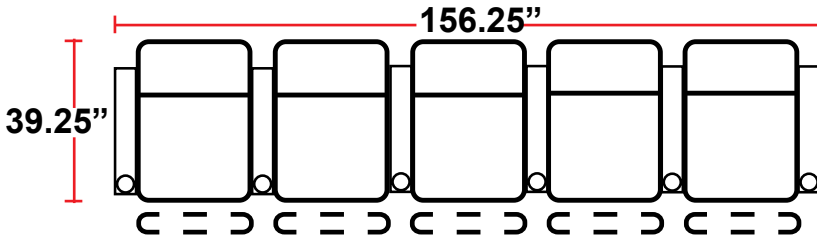

- 39.25"D x 36.25"W x 44"H

5208 - RIGHT-FACING STRAIGHT ARM POWER RECLINER

- 39.25"D x 30"W x 44"H

5308 - LEFT-FACING STRAIGHT ARM POWER RECLINER

- 39.25"D x 30"W x 44"H

5408 - ARMLESS POWER RECLINER

- 39.25"D x 23.75"W x 44"H

5348 - LEFT-FACING STRAIGHT/RIGHT-FACING WEDGE ARM POWER RECLINER

- 39.25"D x 40.75"W x 44"H

5448 - RIGHT-FACING WEDGE ARM POWER RECLINER

- 39.25"D x 34.5"W x 44"H

Back Height: 44"

3908
Two-Arm Recliner
w/Power Recline

Configuration I
 Straight Row of 4 Double Loveseat

Configuration I Curved
 Curved Row of 4 w/Center Wedge

Configuration J
 Modified Curved Row of 4

Configuration K
 Straight Row of 4 Sofa

Back Height: 44"