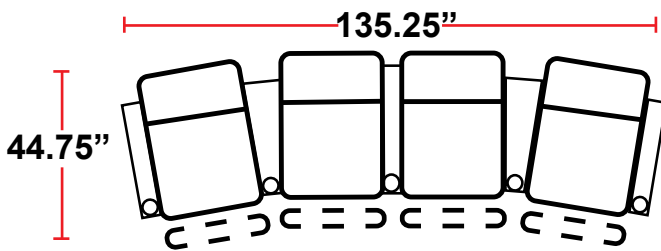

- 39.25"D x 36.25"W x 44"H

5208 - RIGHT-FACING STRAIGHT ARM POWER RECLINER

- 39.25"D x 30"W x 44"H

5308 - LEFT-FACING STRAIGHT ARM POWER RECLINER

- 39.25"D x 30"W x 44"H

5408 - ARMLESS POWER RECLINER

- 39.25"D x 23.75"W x 44"H

5348 - LEFT-FACING STRAIGHT/RIGHT-FACING WEDGE ARM POWER RECLINER

- 39.25"D x 40.75"W x 44"H

5448 - RIGHT-FACING WEDGE ARM POWER RECLINER

- 39.25"D x 34.5"W x 44"H

Back Height: 44"

3908
Two-Arm Recliner
w/Power Recline

Configuration F
Straight Row of 3 Sofa

Back Height: 44"

Configuration G
 Straight Row of 4

Configuration G Curved
 Curved Row of 4

Configuration H
 Straight Row of 4 w/Loveseat

Configuration H Curved
 Curved Row of 4 w/Loveseat

Configuration I
 Straight Row of 4 Double Loveseat

Configuration I Curved
 Curved Row of 4 w/Center Wedge

Configuration J
 Modified Curved Row of 4

Configuration K
 Straight Row of 4 Sofa

Back Height: 44"