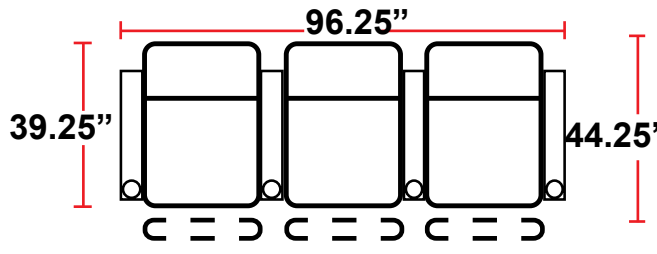

Configuration B
Straight Row of 2 Loveseat

Configuration C
Straight Row of 3