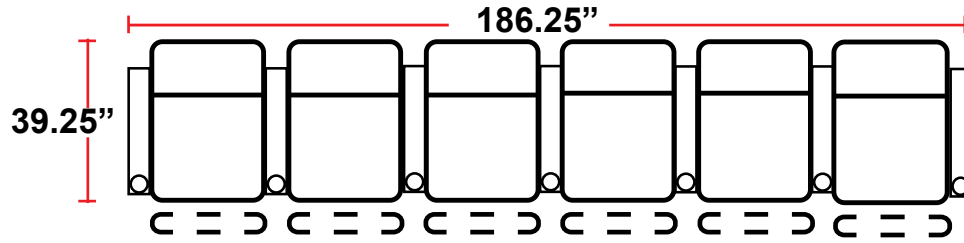

Back Height: 44"

Configuration O
Straight Row of 6