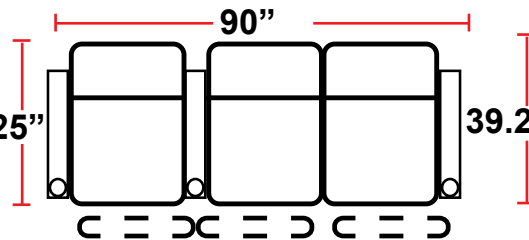

- 39.25"D x 36.25"W x 44"H

5208 - RIGHT-FACING STRAIGHT ARM POWER RECLINER

- 39.25"D x 30"W x 44"H

5308 - LEFT-FACING STRAIGHT ARM POWER RECLINER

- 39.25"D x 30"W x 44"H

5408 - ARMLESS POWER RECLINER

- 39.25"D x 23.75"W x 44"H

5348 - LEFT-FACING STRAIGHT/RIGHT-FACING WEDGE ARM POWER RECLINER

- 39.25"D x 40.75"W x 44"H

5448 - RIGHT-FACING WEDGE ARM POWER RECLINER

- 39.25"D x 34.5"W x 44"H

Back Height: 44"

3908
Two-Arm Recliner
w/Power Recline

Configuration A Curved
Curved Row of 2

Configuration B
Straight Row of 2 Loveseat

Configuration C
Straight Row of 3

Configuration C Curved
Curved Row of 3

Configuration D
Straight Row of 3,
Loveseat Left

Configuration E
Straight Row of 3,
Loveseat Right

Configuration F
Straight Row of 3 Sofa

Back Height: 44"

Configuration G
 Straight Row of 4

Configuration G Curved
 Curved Row of 4

Configuration H
 Straight Row of 4 w/Loveseat

Configuration H Curved
 Curved Row of 4 w/Loveseat