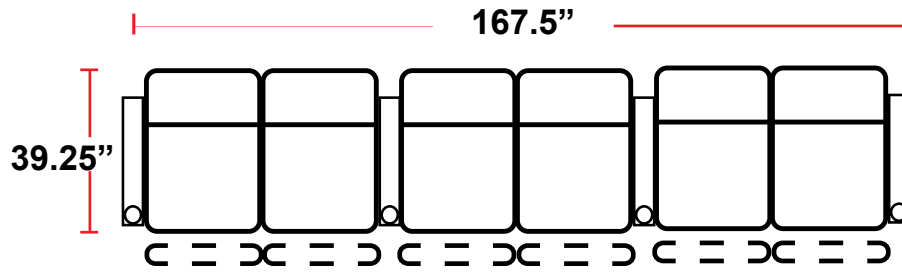

Configuration P
Straight Row of 6 Triple Loveseats