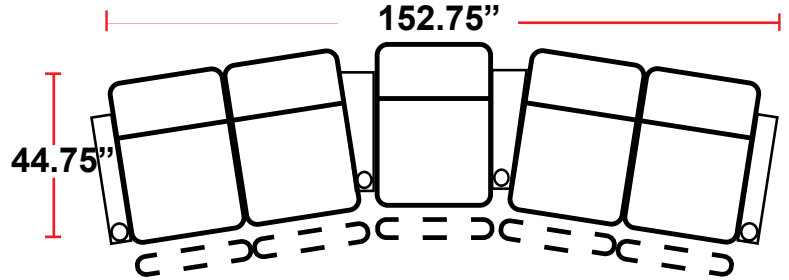

DIMENSIONS

- BACK HEIGHT FROM FLOOR: 44"
- SEAT WIDTH: 23.75"
- SEAT DEPTH: 21.5"
- SEAT HEIGHT: 21.5"
- ARM WIDTH: 6.25"
- DEPTH WHEN RECLINED: 69"
- SPACE NEEDED FOR RECLINE: 5"

3908 - TWO-ARM POWER RECLINER

- 39.25"D x 36.25"W x 44"H

5208 - RIGHT-FACING STRAIGHT ARM POWER RECLINER

- 39.25"D x 30"W x 44"H

5308 - LEFT-FACING STRAIGHT ARM POWER RECLINER

- 39.25"D x 30"W x 44"H

5408 - ARMLESS POWER RECLINER

- 39.25"D x 23.75"W x 44"H

5348 - LEFT-FACING STRAIGHT/RIGHT-FACING WEDGE ARM POWER RECLINER

- 39.25"D x 40.75"W x 44"H

5448 - RIGHT-FACING WEDGE ARM POWER RECLINER

- 39.25"D x 34.5"W x 44"H

Back Height: 44"

3908
Two-Arm Recliner
w/Power Recline

Configuration L
 Straight Row of 5

Configuration L Curved
 Curved Row of 5

Configuration M
 Straight Row of 5 w/Sofa

Configuration M Curved
 Curved Row of 5 w/Sofa

Configuration N
 Straight Row of 5 Double Loveseat
 Captain's Chair