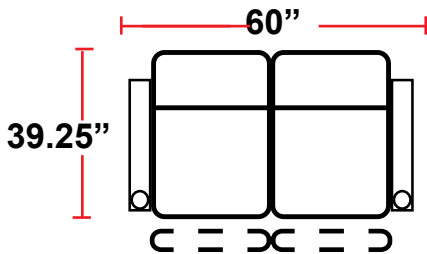

Configuration B
Straight Row of 2 Loveseat