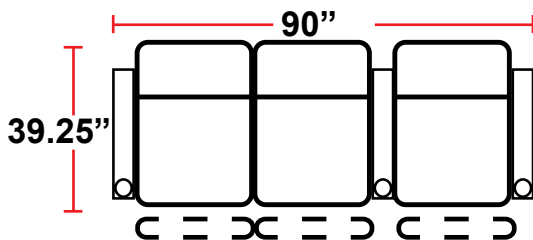

- 39.25"D x 36.25"W x 44"H

5208 - RIGHT-FACING STRAIGHT ARM POWER RECLINER

- 39.25"D x 30"W x 44"H

5308 - LEFT-FACING STRAIGHT ARM POWER RECLINER

- 39.25"D x 30"W x 44"H

5408 - ARMLESS POWER RECLINER

- 39.25"D x 23.75"W x 44"H

5348 - LEFT-FACING STRAIGHT/RIGHT-FACING WEDGE ARM POWER RECLINER

- 39.25"D x 40.75"W x 44"H

5448 - RIGHT-FACING WEDGE ARM POWER RECLINER

- 39.25"D x 34.5"W x 44"H

Back Height: 44"

3908
Two-Arm Recliner
w/Power Recline

Configuration A Curved
Curved Row of 2

Configuration B
Straight Row of 2 Loveseat

Configuration C
Straight Row of 3

Configuration C Curved
Curved Row of 3

Configuration D
Straight Row of 3,
Loveseat Left

Configuration E
Straight Row of 3,
Loveseat Right

Configuration F
Straight Row of 3 Sofa

Back Height: 44"

Configuration G
 Straight Row of 4

Configuration G Curved
 Curved Row of 4

Configuration H
 Straight Row of 4 w/Loveseat

Configuration H Curved
 Curved Row of 4 w/Loveseat