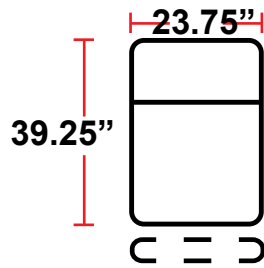

DIMENSIONS

- BACK HEIGHT FROM FLOOR: 44"
- SEAT WIDTH: 23.75"
- SEAT DEPTH: 21.5"
- SEAT HEIGHT: 21.5"
- ARM WIDTH: 6.25"
- DEPTH WHEN RECLINED: 69"
- SPACE NEEDED FOR RECLINE: 5"

3908 - TWO-ARM POWER RECLINER

- 39.25"D x 36.25"W x 44"H

5208 - RIGHT-FACING STRAIGHT ARM POWER RECLINER

- 39.25"D x 30"W x 44"H

5308 - LEFT-FACING STRAIGHT ARM POWER RECLINER

- 39.25"D x 30"W x 44"H

5408 - ARMLESS POWER RECLINER

- 39.25"D x 23.75"W x 44"H

5348 - LEFT-FACING STRAIGHT/RIGHT-FACING WEDGE ARM POWER RECLINER

- 39.25"D x 40.75"W x 44"H

5448 - RIGHT-FACING WEDGE ARM POWER RECLINER

- 39.25"D x 34.5"W x 44"H

Back Height: 44"

3908
Two-Arm Recliner
w/Power Recline

5208
Right Straight Arm
w/Power Recline

5308
Left Straight Arm
w/Power Recline

5348
LHF Straight Arm/RHF
Wedge Arm
w/Power Recline

5448
RHF Wedge Arm
w/Power Recline

5408
Armless Recliner
w/Power Recline

Configuration A
Straight Row of 2