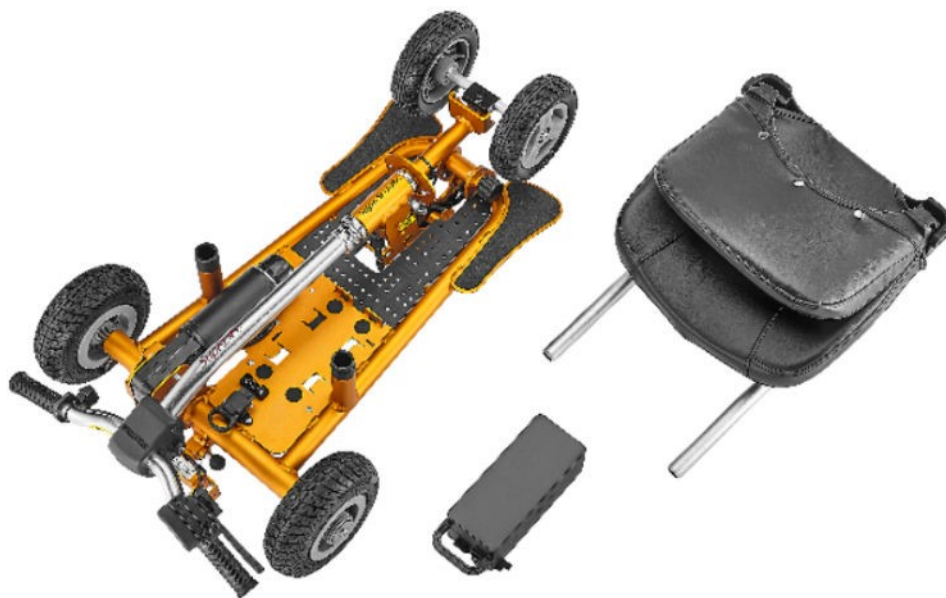

SupaScooter® SupaLite 4

TURNING VISION INTO REALITY

The new fully featured SupaLite 4 encompasses everything you could wish for in portable mobility. With four wheel stability providing a maximum level of safety. And a clever one piece flat-pack folding design which sets a new benchmark for compact storage. The ingenious speed reduction system virtually eliminates rollovers when turning. The pneumatic rear wheels and comfortable seating also ensure a level of comfort rarely experienced with compact portable scooters. Weighing only 14.3kg (when disassembled) the Supalite 4 lives up to it's name of being ultra-light.

Australian Concept
Design

Specifications*

Length	990mm
Width	570mm
Max Load (Level Ground)	120kg
Max Speed	6.5kp/h
Est. Travel Range	10 - 13km
Rear Tyres (Pneumatic)	200x65mm
Front Tyres (Solid)	175x50mm
Battery (Lithium)	24v 11.6ah
Motor	260w
Total Weight	21.1kg
Weight Disassembled	14.3kg
Included with arm rests and basket	