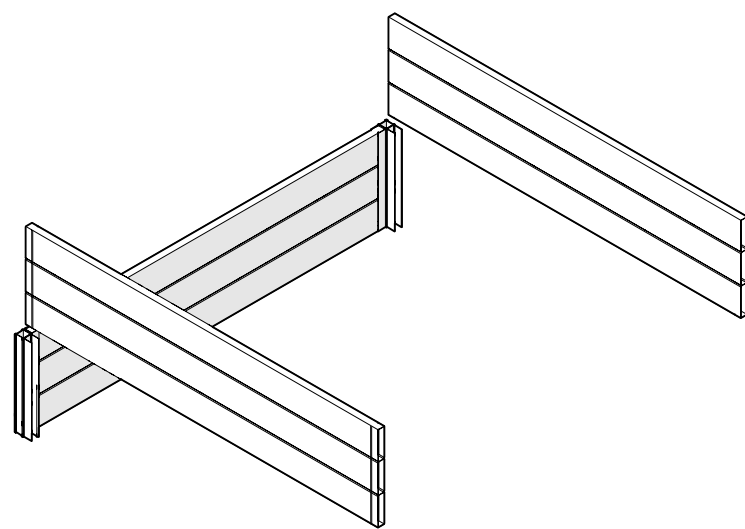

16036
C-CHANNEL - CHÂÎNE - C-CANAL
X16

16325
POST CAP - TÊTE DE POTEAU - TAPON
X16

16000 SLATE
BOARD - PLANCHE - TABLA
X8

HELLO@WEAREVITA.COM

8: 00 AM - 5: 00 PM EST

WWW.WEAREVITA.COM

1

2

3

4

X2

X3

X4

GROUND SPIKE
PIQUET
ESTACA DE TIERRA

NOT INCLUDED
NON INCLUS
NO INCLUIDOS