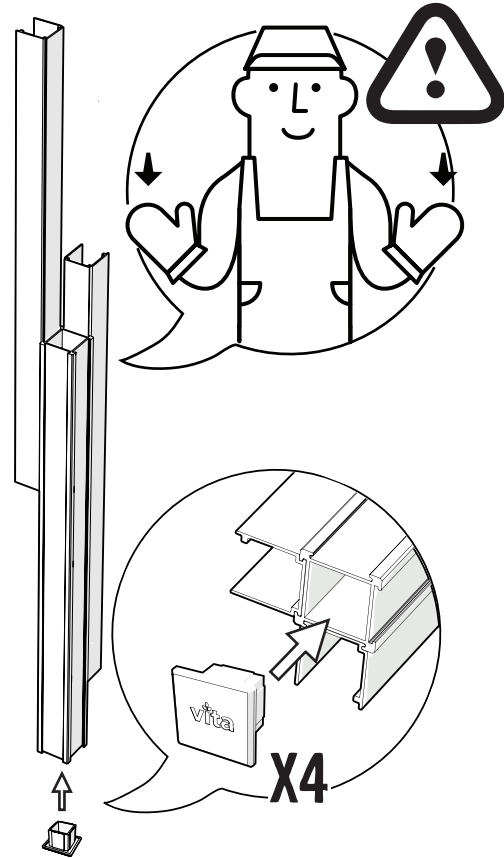

16036
C-CHANNEL - CHÂÎNE - C-CANAL
X16

16325
POST CAP - TÊTE DE POTEAU - TAPON
X16

16000 SLATE
BOARD - PLANCHE - TABLA
X8

HELLO@WEAREVITA.COM

8: 00 AM - 5: 00 PM EST

WWW.WEAREVITA.COM

1

2

3

4

X2

X3

X4

GROUND SPIKE
PIQUET
ESTACA DE TIERRA

NOT INCLUDED
NON INCLUS
NO INCLUIDOS