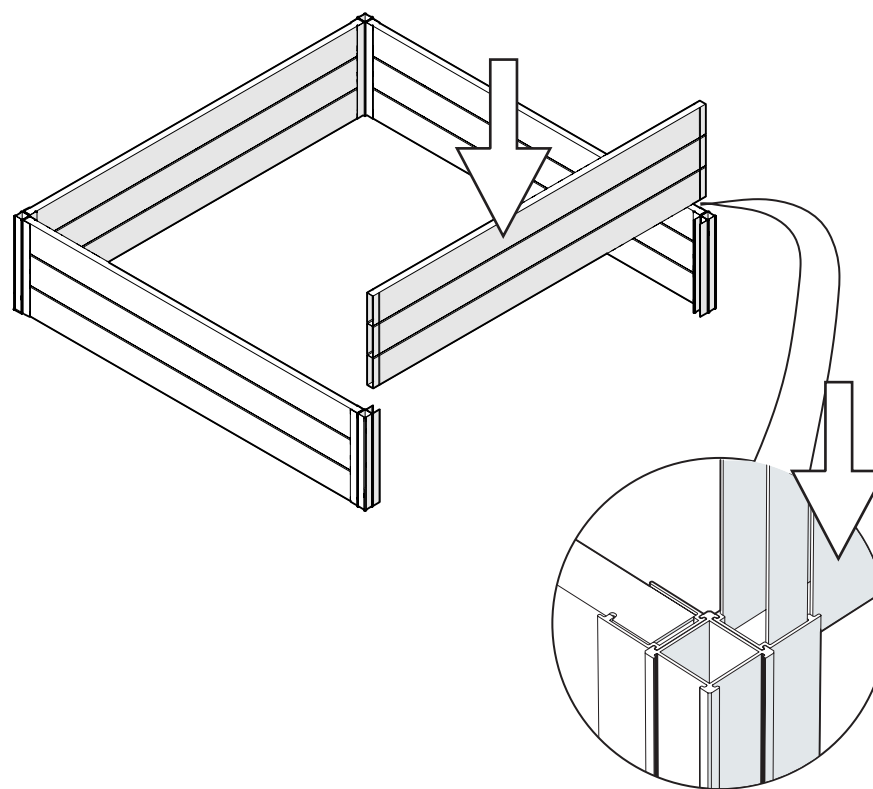

16036
C-CHANNEL - CHÂÎNE - C-CANAL
X16

16325
POST CAP - TÊTE DE POTEAU - TAPON
X16

16000 SLATE
BOARD - PLANCHE - TABLA
X8

HELLO@WEAREVITA.COM

8: 00 AM - 5: 00 PM EST

WWW.WEAREVITA.COM

1

2

3

4

X2

X3

X4

GROUND SPIKE
PIQUET
ESTACA DE TIERRA

NOT INCLUDED
NON INCLUS
NO INCLUIDOS