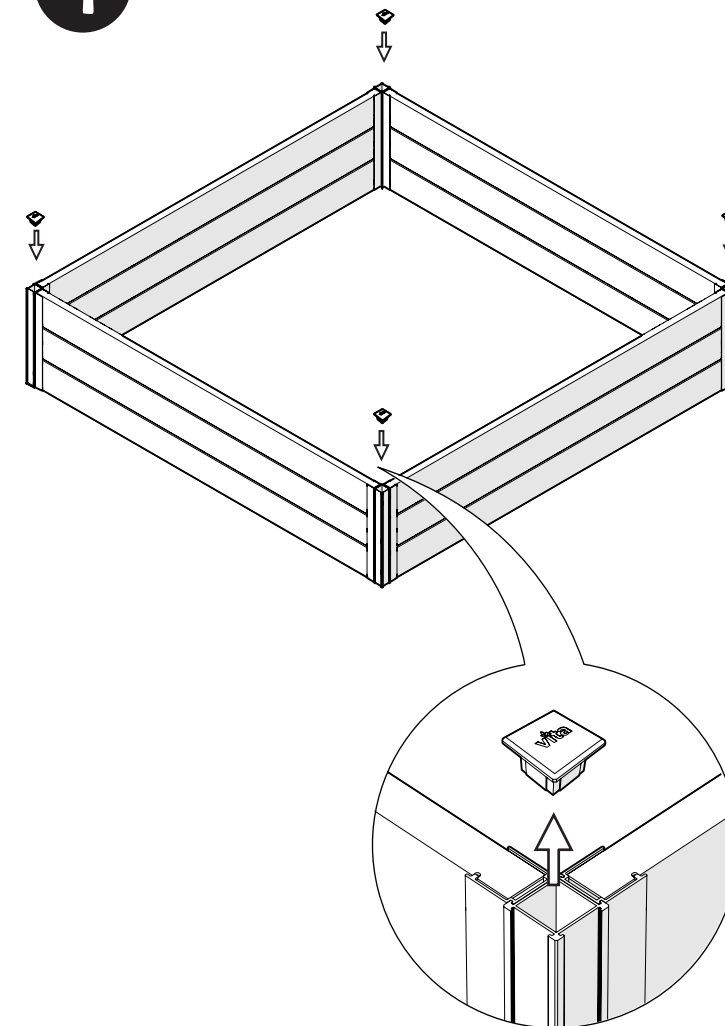

16036
C-CHANNEL - CHÂÎNE - C-CANAL
X16

16325
POST CAP - TÊTE DE POTEAU - TAPON
X16

16000 SLATE
BOARD - PLANCHE - TABLA
X8

HELLO@WEAREVITA.COM

8: 00 AM - 5: 00 PM EST

WWW.WEAREVITA.COM

1

2

3

4

X2

X3

X4

GROUND SPIKE
PIQUET
ESTACA DE TIERRA

NOT INCLUDED
NON INCLUS
NO INCLUIDOS