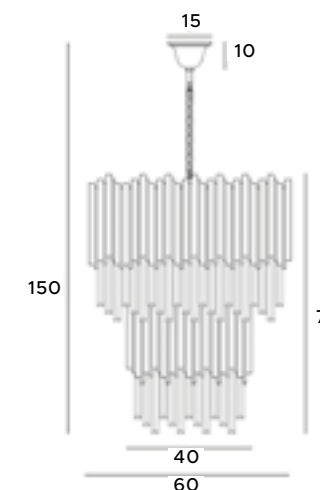

P0283

16x40W E14 230V

złote	gold
metal, szkło	metal, glass