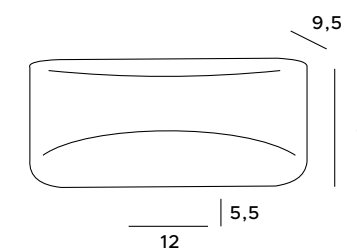

W0054

1x5W LED 488lm 3000K

czarne, złote	black, gold
aluminium	aluminium

LED
in. + traf.