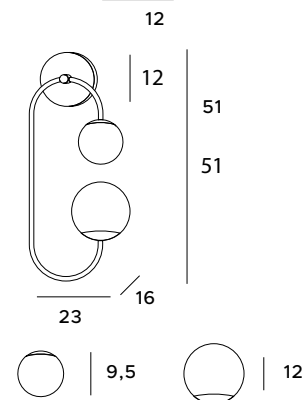

W0274

1x3W LED + 1x5W LED
480lm 3000K

złote	gold
aluminium, szkło	aluminium, glass

LED
in. + traf.