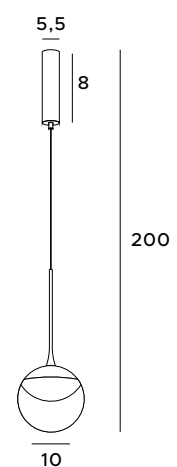

W0269
1x3W LED 300lm 3000K

czarne	black
metal, akryl	metal, acrylic