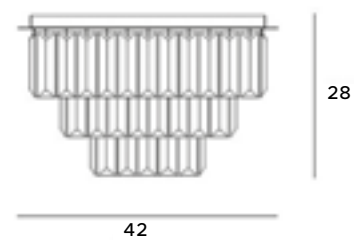

C0205		C0136	
9x40W G9 230V		9x40W G9 230V	
złote	gold	chrom	chrome
metal, szkło	metal, glass	metal, szkło	metal, glass