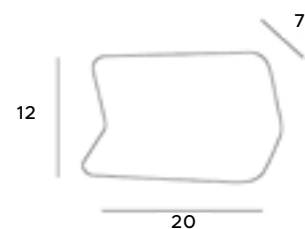

W0131

2x3W LED 500lm 3000K

białe	white
aluminium	aluminum

LED
in. + traf.