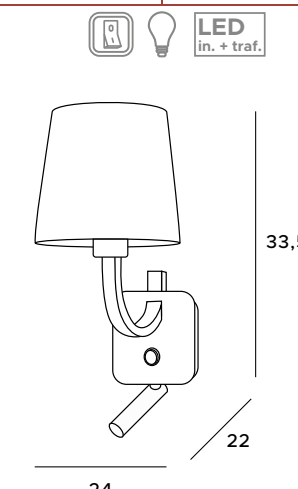

1x40W E27 230V+ 1x3W LED

czarny abażur, chrom	black shade, chrome
metal, tkanina	metal, fabric