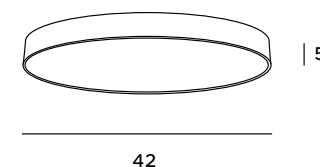

1x35W LED 2450lm 3000K

czarne	black
metal, akryl	metal, acrylic

LED
in. + traf.

P0452