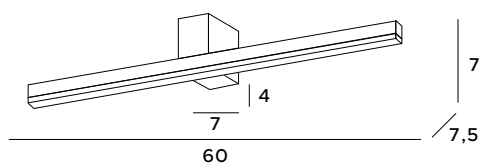

W0155

1x7,5W LED 975lm 3000K

biale	white
metal	metal

LED
in. + traf.

W0214

1x9W LED 1115lm 3000K

biale	white
metal	metal

LED
in. + traf.

W0231

1x7,5W LED 975lm 3000K

czarne	black
metal	metal

LED
in. + traf.

W0232

1x9W LED 1115lm 3000K

czarne	black
metal	metal

LED
in. + traf.