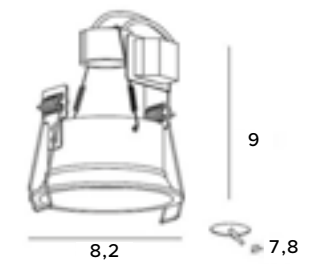

1x50W GU10 230V

białe | white
metal | metal

H0111

1x50W GU10 230V

czarne | black
metal | metal