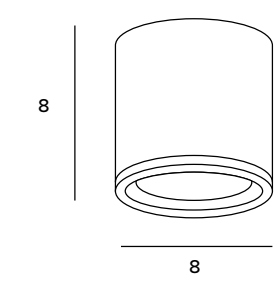

C0107	
1x50W GU10 230V	
chrom aluminium	chrome aluminium