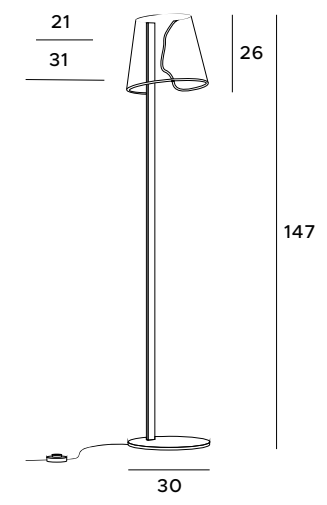

Seda

Lampy z rodziny Seda łączą w sobie klasyczny wygląd z nowoczesnymi dodatkami. Ich głównym elementem jest akrylowy abażur w kształcie stożka. Dają intensywne światło i są wyposażone w moduł oświetlenia LED, który zapewnia energooszczędność. Do wyboru z serii Seda jest lampa wisząca, stołowa i podłogowa. Świetnie sprawdzą się wszędzie tam, gdzie dodatki aranżacyjne nie mają przytłoczyć ogólnego wystroju.

Lamps from the Seda family combine a classic look with modern accessories. Their main element is an acrylic lampshade in the shape of a classic cone. They provide intense light and are equipped with an LED lighting module that ensures energy efficiency. The Seda series includes pendant, table and floor lamps. They are perfect wherever arrangement accessories are not meant to overwhelm the overall interior.