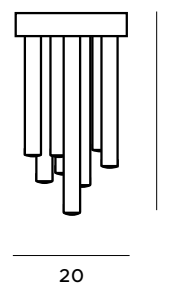

LED 3000K / 4000K
możliwość wymiany
za dodatkową opłatą

LED 3000K / 4000K
can be replaced
for an additional fee

LED 3000K / 4000K
możliwość wymiany
za dodatkową opłatą

LED 3000K / 4000K
can be replaced
for an additional fee