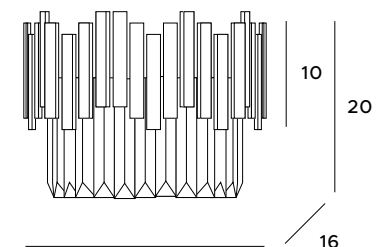

W0251

3x40W G9 230V

złote	gold
metal, szkło	metal, glass

26