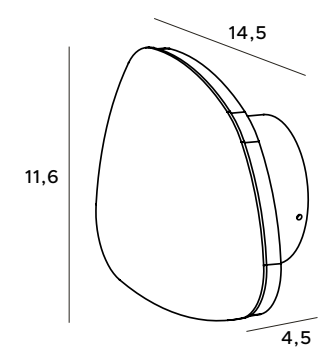

Puzzle

Lampy punktowe PUZZLE to świetna propozycja dla miłośników nowoczesnego designu. Wykonane zostały z połączenia aluminium oraz akrylu. Ich zaokrąglone kształty, klasyczna paleta barw oraz maksymalna funkcjonalność sprawiają, że znakomicie zdadzą one egzamin w wielu rozmaitych wnętrzach- na ścianie klatki schodowej, biblioteczki lub garderoby.

The Puzzle light points are an offer for the lovers of modern design. They are made of aluminium and acrylic. Their round shape, classic color palette and maximum functionality allow it to pass the test in pretty much any interior. Hang them on the walls of your stairway, wardrobe or library and see for yourself how well they illuminate the wall.

1x5W LED 230V
300lm CRI 90 3000K

białe	white
aluminium, akryl	aluminium, acrylic

LED
in. + traf.

1x10W LED 230V
600lm CRI 90 3000K

białe	white
aluminium, akryl	aluminium, acrylic

LED
in. + traf.

1x5W LED 230V
300lm CRI 90 3000K

czarne	black
aluminium, akryl	aluminium, acrylic

LED
in. + traf.

1x10W LED 230V
600lm CRI 90 3000K

czarne	black
aluminium, akryl	aluminium, acrylic

LED
in. + traf.