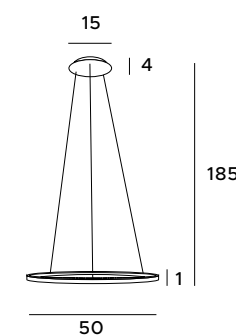

miedź	copper
stal nierdzewna, akryl	stainless steel, acrylic