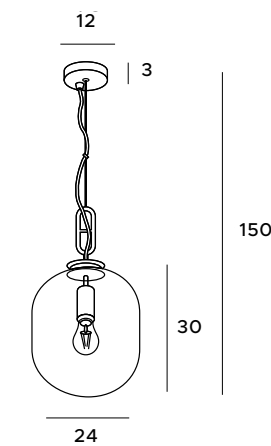

P0297

1x60W E27 230V

czarne	black
metal, szkło bursztynowe	metal, amber glass

P0296

1x60W E27 230V

czarne	black
metal, szkło przydymione	metal, smoked glass