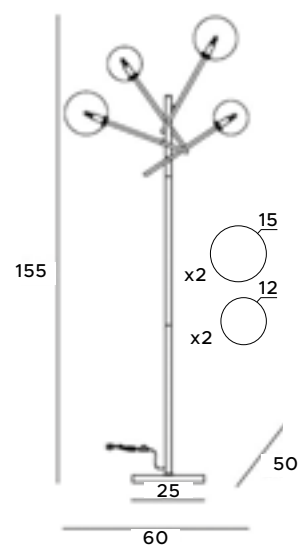

F0051

4x max 40W G9 230V

czarne	black
metal, szkło	metal, glass

F0042

4x max 40W G9 230V

mosiądz	brass
metal, szkło	metal, glass