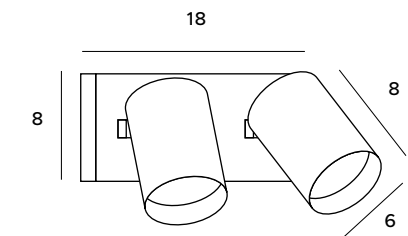

W0219	
1x50W GU10 230V	
czarne metal	black metal

W0221	
2x50W GU10 230V	
czarne metal	black metal