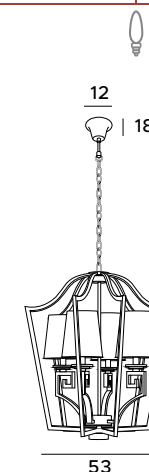

P0323

4x40W E14 230V

chrom	chrome
metal, tkanina	metal, fabric