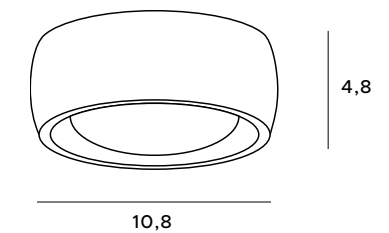

C0204
1x8W LED 704lm 3000K

czarne	black
metal, akryl	metal, acrylic