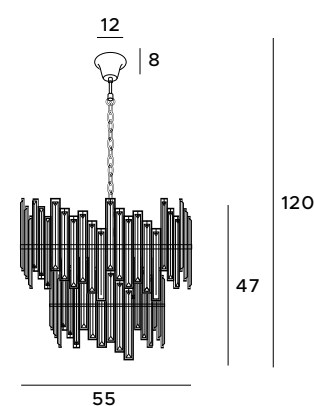

9x40W E14 230V

chrom	chrome
metal, szkło	metal, glass

W0247