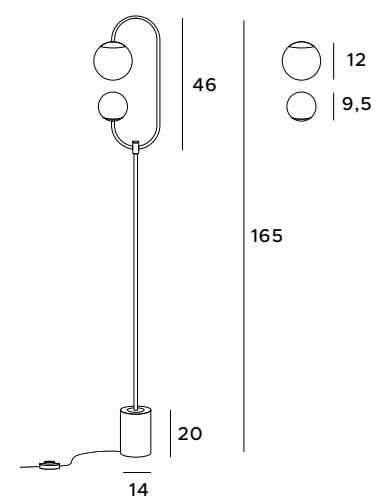

Toro

Lampy z rodziny Toro zachwycają niezwykłym, geometrycznym, ale i gładkim designem. Wykonane są z dwóch szklanych kul umieszczonych na dwóch końcach zaokrąglonego pałąka. Dają mocne, ładnie filtrowane przez szklane klosze światło. W serii lamp Toro dostępny jest kinkiet, lampa podłogowa, stołowa oraz lampa wisząca. Oprawy sprawdzą się zarówno w przestrzeni domowej, jak i komercyjnej.

Lamps from the Toro family impress with their unusual, geometric, but also smooth design. They are made of two glass balls placed at the two ends of a rounded headband. They provide strong light, nicely filtered through glass shades. The Toro lamp series includes a wall lamp, a floor lamp, a table lamp and a pendant lamp. Luminaires will work well in both home and commercial space.

F0049

1x3W LED + 1x5W LED
480lm 3000K

złote	gold
aluminium, szkło, marmur	aluminium, glass, marble

LED
in. + traf.