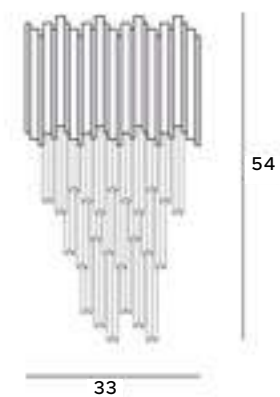

W0227

4x40W G9 230V

złote	gold
metal, szkło	metal, glass