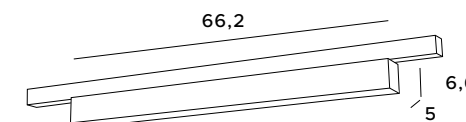

S0007	S0009
czarna | black	biała | white
1x18W LED 1700lm CRI80 4000K	
metal, akryl	metal, acrylic

S0008	S0010
czarna | black	biała | white
1x36W LED 3400lm CRI80 4000K	
metal, akryl	metal, acrylic