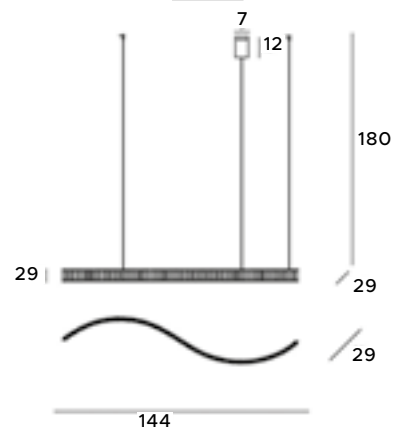

P0391

1x18W 1800lm LED 3000K

chrom	chrome
stal nierdzewna, kryształ K9	stainless steel, K9 crystal

LED
in. + traf.