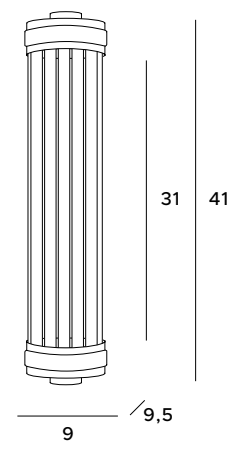

W0241		W0240	
2x40W E14 230V		2x40W E14 230V	
chrom	chrome	mosiądz	brass
metal, szkło	metal, glass	metal, szkło	metal, glass