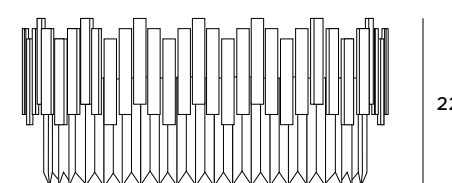

C0165

8x40W E14 230V

złote	gold
metal, szkło	metal, glass

45