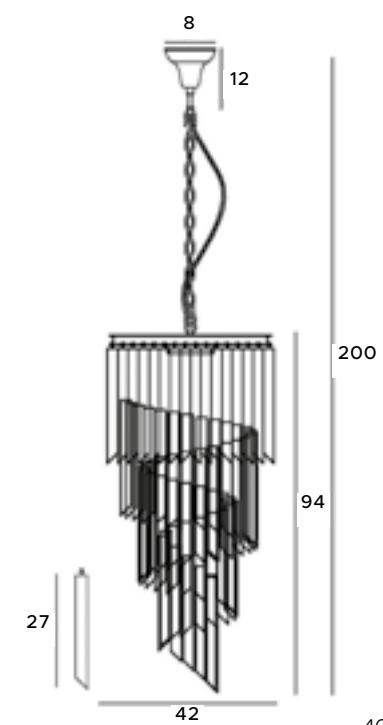

Gamma

Efektowna lampa Gamma to połączenie szklanych elementów zamieszczonych na spiralnej ramie. Przyciąga spojrzenia, zapewnia świetne oświetlenie dużych przestrzeni i jest pięknym elementem dekoracyjnym. Oprawa ta jest idealnym rozwiązaniem do wnętrz w stylu glamour, a także w stylu retro. Sprawdzi się jako element ozdobny w holu i w salonie, a także w eleganckiej restauracji czy hotelu.

The impressive Gamma lamp is a delightful combination of glass elements placed on a spiral frame. It catches the eye, provides great lighting for large spaces and serves as a beautiful decorative element. This luminaire is an ideal solution for glamour-style interiors, as well as modern and retro-style. It works well in the hall and the living room, as well as in an elegant restaurant or hotel.

P0292

7x40W E14 230V

chrom	chrome
metal, szkło	metal, glass