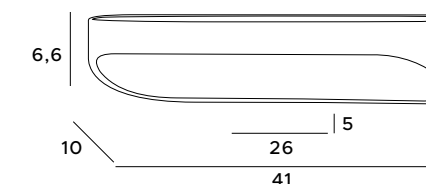

Zafira

Kinkiet Zafira zaprojektowano i wykonano z dbałością o najdrobniejsze detale. Metalowa obudowa o geometrycznym kształcie z umieszczonym we wnętrzu modułem LED to rozwiązanie, które świetnie doświetli każde wnętrze. Kinkiet biały lub czarny, dostępny jest w mniejszym i większym wydaniu.

Minimalistic Zafira sconce was designed and made with attention to every detail. Metal frame with a geometric shape has an LED module inside and will greatly enlighten any space. White or black scones can be placed anywhere where an additional light source is needed. The fixtures are also available in two sizes.

6W LED 290lm
CRI80 3000K

biały mat	white mat
metal	metal

LED
in. + traf.

12W LED 480lm
CRI80 3000K

biały mat	white mat
metal	metal

LED
in. + traf.

W0278

6W LED 290lm
CRI80 3000K

czarny mat	black mat
metal	metal

LED
in. + traf.

W0279

12W LED 480lm
CRI80 3000K

czarny mat	black mat
metal	metal

LED
in. + traf.