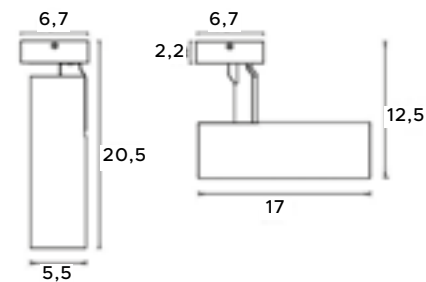

C0209		C0210	
1x15W LED 1327lm CRI90+ 3000K		1x15W LED 1327lm CRI90+ 3000K	
białe metal, szkło	white metal, glass	czarne metal, szkło	black metal, glass
LED in. + traf.		LED in. + traf.