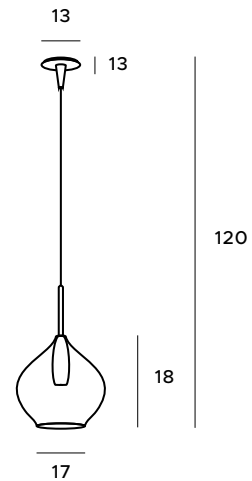

P0345

1x25W G9 230V

chrom	chrom
szkło bezbarwne	transparent glass
metal, szkło	metal, glass