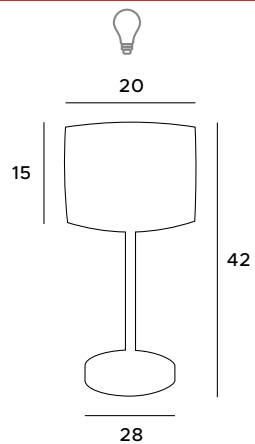

1x60W E27 230V

chrom, biały abażur	chrome, white shade
metal, tkanina	metal, fabric

W0049