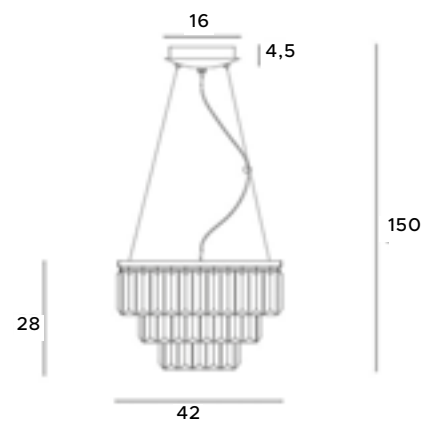

P0423 9x40W G9 230V		P0259 9x40W G9 230V	
złote metal, szkło	gold metal, glass	chrom metal, szkło	chrome metal, glass