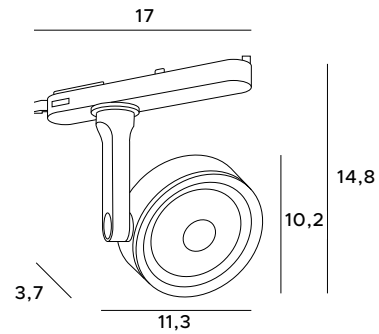

1 x 15W LED 1327lm
CRI 90+ 3000K

białe	white
metal, akryl	metal, acrylic
38°	in. + traf.

1 x 15W LED 1327lm
CRI 90+ 3000K

czarne	black
metal, akryl	metal, acrylic
38°	in. + traf.

C0207