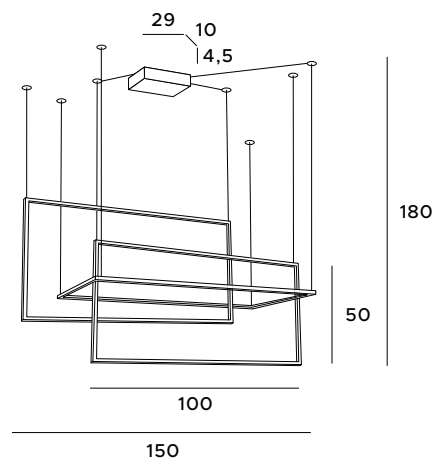

białe	white
metal, akryl	metal, acrylic

LED
in. + traf.

P0302
3x16W LED 3840lm 3000K