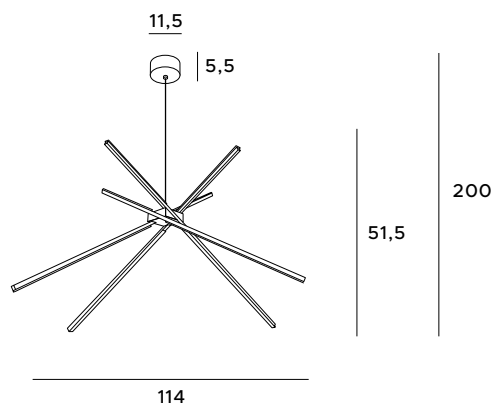

P0270

1x33W LED 2152lm 3000K

białe	white
metal, akryl	metal, acrylic

LED
in. + traf.

P0457

1x33W LED 2152lm CRI90 3000K

złote	gold
metal, akryl	metal, acrylic

LED
in. + traf.