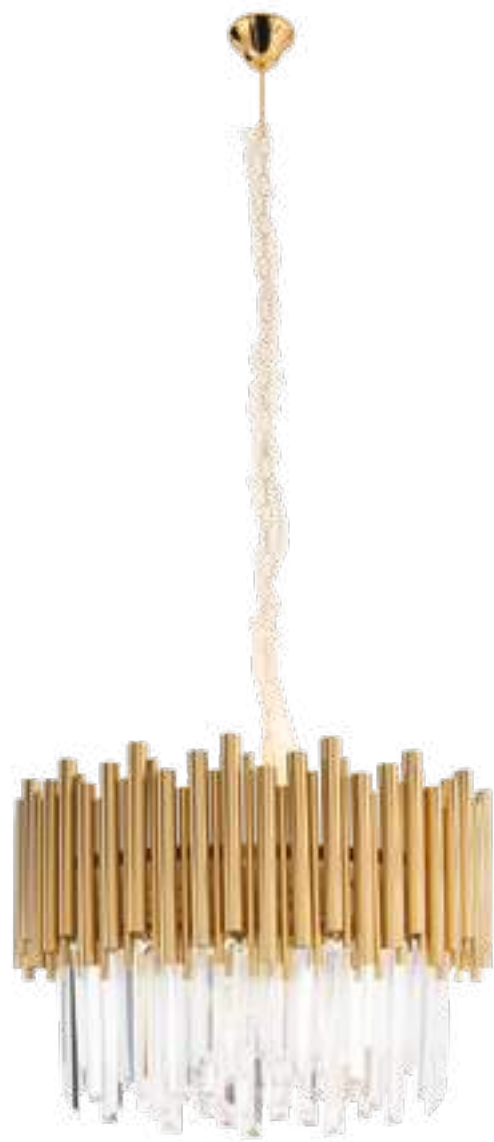

P0284

12x40W E14 230V

złote	gold
metal, szkło	metal, glass

W0227

4x40W G9 230V

złote	gold
metal, szkło	metal, glass