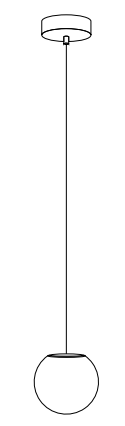

P0386

24x1,5W 2520lm LED
3000K

chrom	chrome
stal nierdzewna, transparentne szkło z bąbelkami	stainless steel, clear bubble glass

LED
in. + traf.

P0387

24x1,5W 2520lm LED
3000K

złote	gold
stal nierdzewna, transparentne szkło z bąbelkami	stainless steel, clear bubble glass

LED
in. + traf.

180

80

P0388

1x1,5W 105lm LED
3000K

chrom	chrome
stal nierdzewna, transparentne szkło z bąbelkami	stainless steel, clear bubble glass

LED
in. + traf.

P0389

1x1,5W 105lm LED
3000K

złote	gold
stal nierdzewna, transparentne szkło z bąbelkami	stainless steel, clear bubble glass

LED
in. + traf.

180

9,5