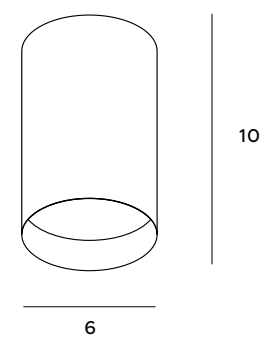

C0141		C0142	
1x50W GU10 230V		1x50W GU10 230V	
białe metal	white metal	czarne metal	black metal