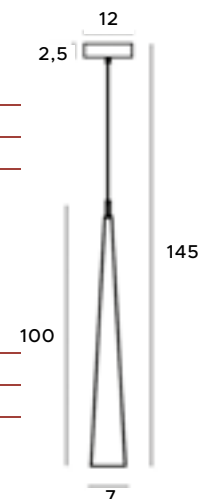

P0003
1x50W GU10 230V

białe	white
metal	metal

P0004
1x50W GU10 230V

czarne	black
metal	metal