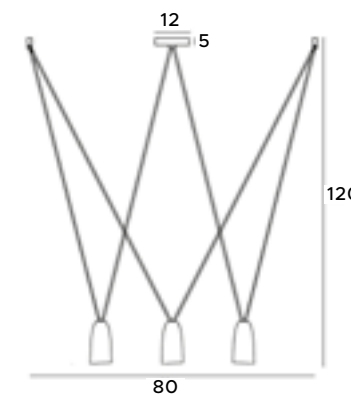

3x40W G9 230V

czarne metal	black metal

P0400