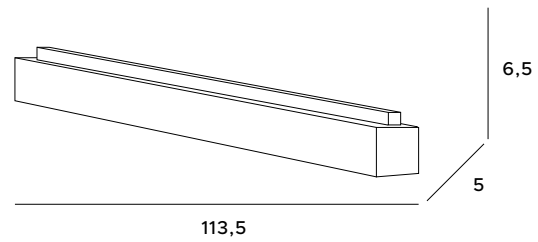

1x36W LED 2700lm 4000K
metal, akryl metal, acrylic

W0264D W0263D
czarna | black biała | white