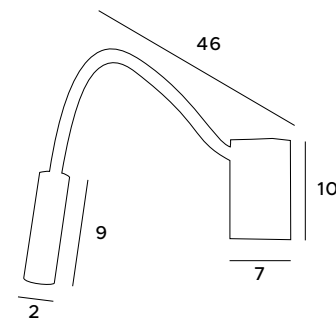

W0046
1x3W LED 190lm 3000K

czarny	black
metal, akryl, sylikon	metal, acrylic, silicone

LED in. + traf.

W0047
1x3W LED 190lm 3000K

biały	white
metal, akryl, sylikon	metal, acrylic, silicone

LED in. + traf.