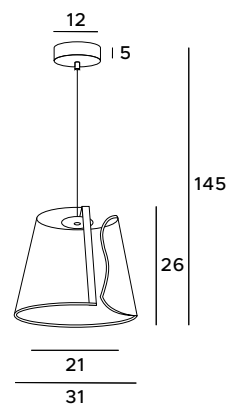

P0384

1x8W LED 480lm 3000K

złote	gold
metal, akryl	metal, acrylic

LED
in. + traf.