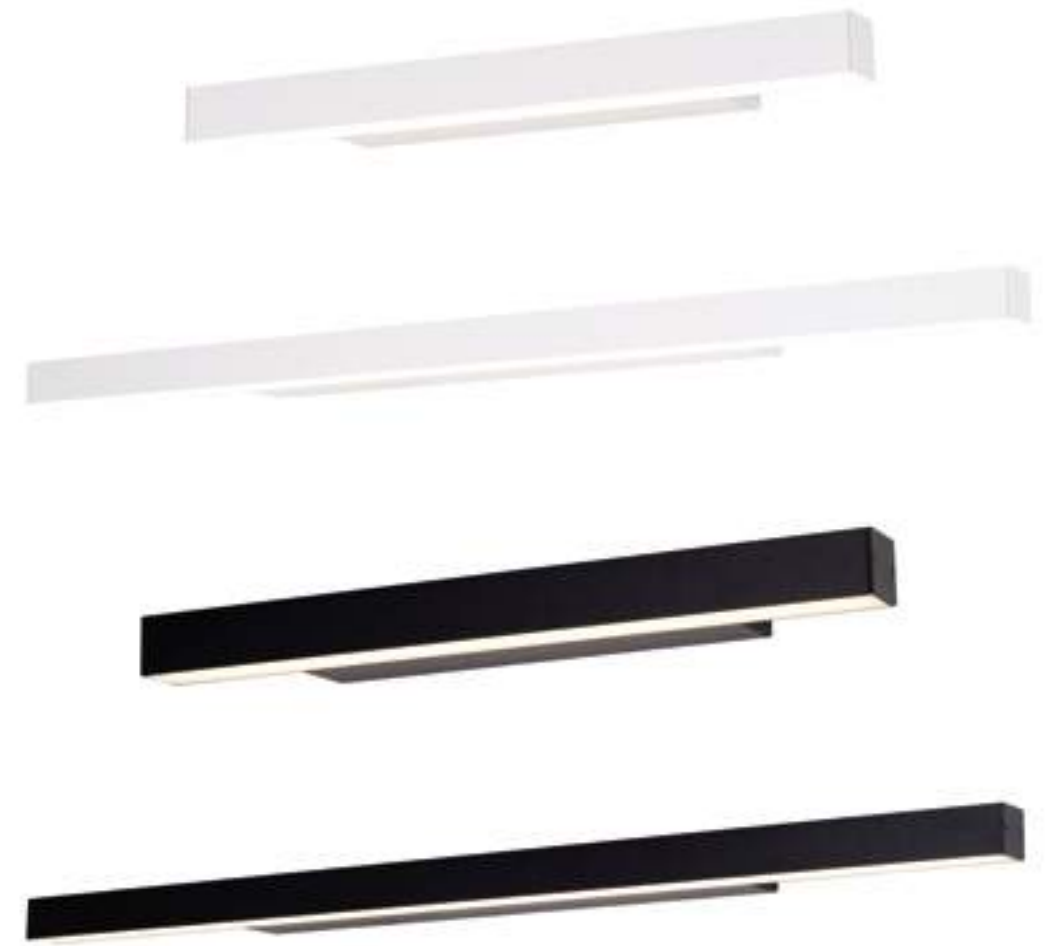

1x36W LED 2700lm 4000K
metal, akryl metal, acrylic

W0264D W0263D
czarna | black biała | white