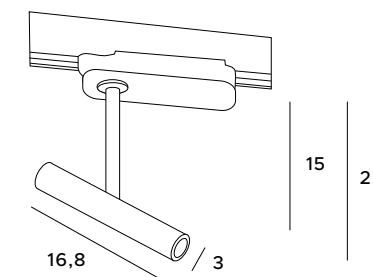

S0005

1x12W LED 750lm CRI90

białe	white
aluminium	aluminum

S0006

1x12W LED 750lm CRI90

czarne	black
aluminium	aluminum