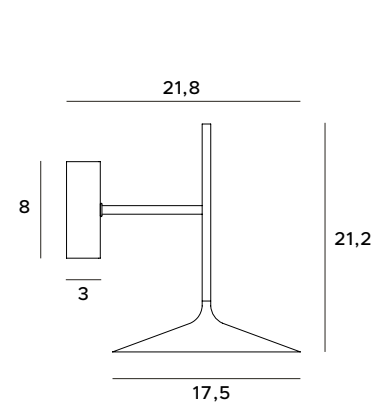

W0303

1x6W LED
540lm CRI 90+ 3000K

czarne	black
aluminium, akryl	aluminium, acrylic

LED
in. + traf.