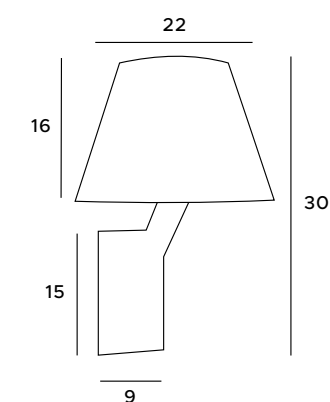

5103W/BLCR

1x40W E27 230V

czarne, chrom	black, chrome
metal, tkanina, akryl	metal, fabric, acrylic