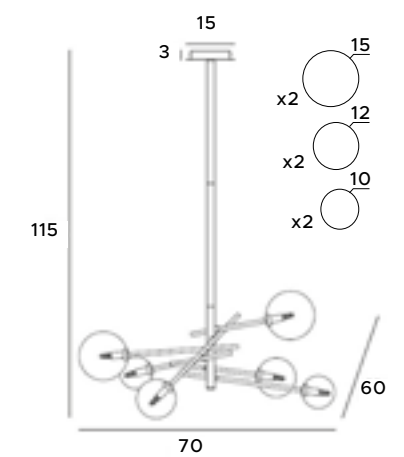

P0395

6x max 40W G9 230V

czarne	black
metal, szkło	metal, glass

P0294

6x max 40W G9 230V

mosiądz	brass
metal, szkło	metal, glass