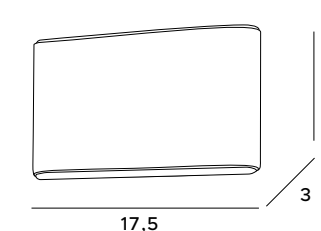

W0201

2x4W LED 626lm 3000K

białe	white
metal, akryl	metal, acrylic

LED
in. + traf.