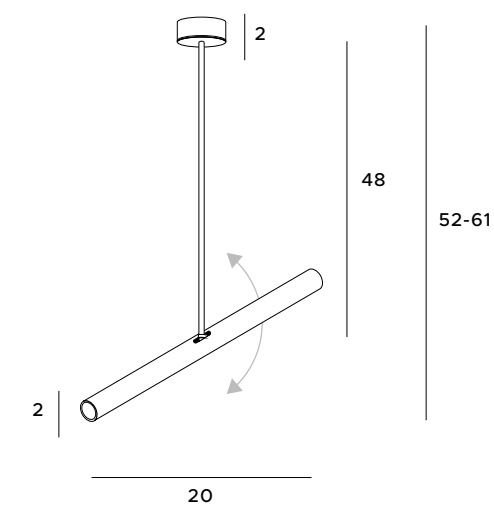

Figaro

Lampa wisząca Figaro w oszczędnej czarnej, minimalistycznej oprawie, sprawdzi się wszędzie tam, gdzie potrzebne jest punktowe światło, które można ustawić w dowolnym kierunku. Oprawa świetnie prezentuje się w nowoczesnej łazience, zamontowana podwójnie nad lustrem lub w miejscach, gdzie łuna światła ma oświetlać konkretny obszar.

The Figaro hanging lamp is a perfect solution to spaces where a spotlight which can be directed in any position is necessary. Figaro's economical black frame will not overwhelm the interior, but do the required job-shine light in style. The luminaire looks good in the bathroom, mounted above the mirror or in places where the glow of light should illuminate a specific area.

P0362
1x5W LED 300lm 3000K

czarna	black
metal	metal

LED
in. + traf.