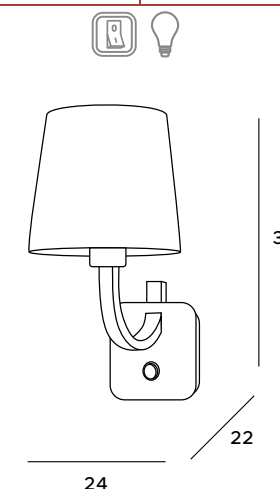

1x40W E27 230V

czarny abażur, chrom	black shade, chrome
metal, tkanina	metal, fabric

W0192