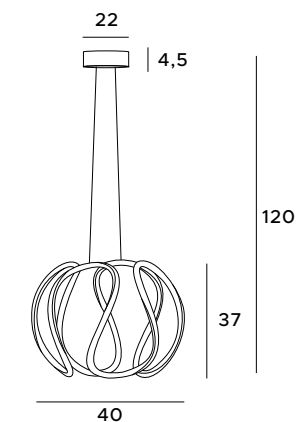

1x40W LED 2800LM 3000K

czarne	black
akryl	acrylic

LED
in. + traf.