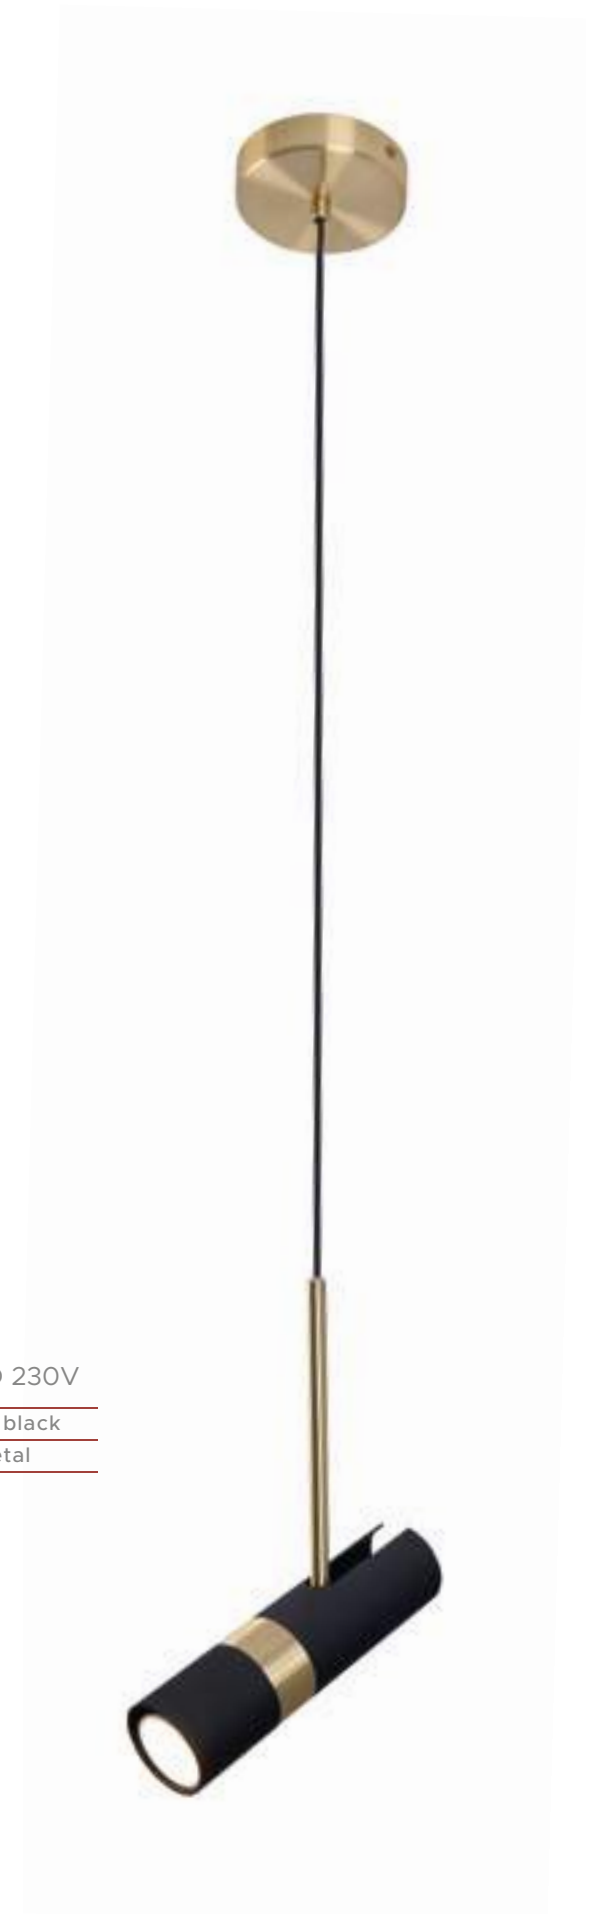

P0409

max 6 x GU10 5W LED 230V

złote, czarne	gold, black
metal	metal

C0196

max 4 x GU10 5W LED 230V

złote, czarne	gold, black
metal	metal

C0195		P0408	
max 2 x GU10 5W LED 230V		max 1 x GU10 5W LED 230V	
złote, czarne	gold, black	złote, czarne	gold, black
metal	metal	metal	metal