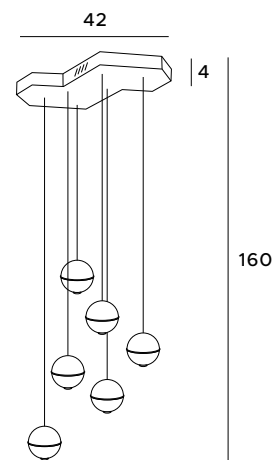

P0316D

6x4W LED 1440lm 3000K

miedź	copper
stal nierdzewna, akryl	stainless steel, acrylic

P0315D

6x4W LED 1440lm 3000K

chrom	chrome
stal nierdzewna, akryl	stainless steel, acrylic

P0314

1x4W LED 240lm 3000K

miedź	copper
stal nierdzewna, akryl	stainless steel, acrylic

P0313

1x4W LED 240lm 3000K

chrom	chrome
stal nierdzewna, akryl	stainless steel, acrylic