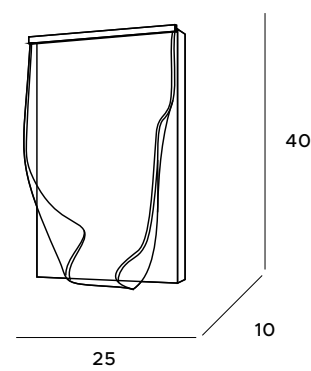

W0256

2,4W LED 216lm 3000K

chrom	chrome
stal nierdzewna, akryl	stainless steel, acrylic