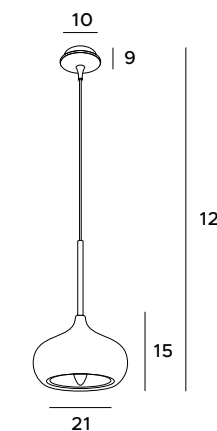

1x40W E14 230V

złoto	gold
metal	metal