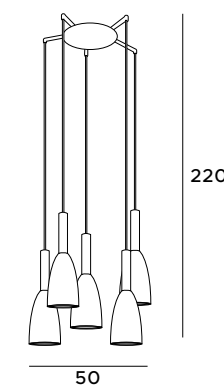

5x40W E27 230V

czarne	black
metal, drewno	metal, wood