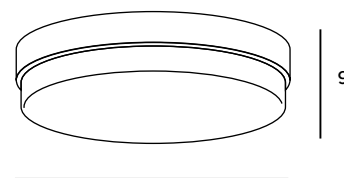

3x40W E27 230V

białe	white
metal, szkło mleczne	metal, opal glass

C0194

3x40W E27 230V

czarne	black
metal, szkło mleczne	metal, opal glass