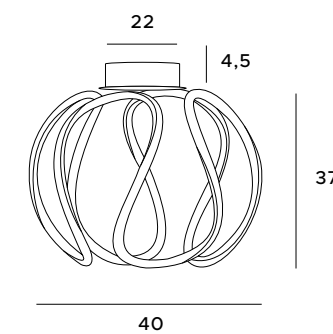

1x40W LED 2800LM 3000K

czarne	black
akryl	acrylic

LED
in. + traf.

P0333