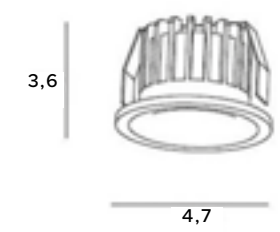

Yuca

Deep

H0102

biały | white

H0103

1x3W LED 250lm
CRI80 3000K

czarne | black
metal | metal

H0104

biały | white

H0105

1x3W LED 250lm
CRI80 3000K

czarne | black
metal | metal

H0069

1x50W GU10 230V

białe | white
metal | metal

H0111

1x50W GU10 230V

czarne | black
metal | metal