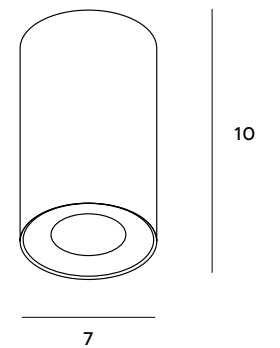

C0160	
1x8W LED 840lm 3000K	
białe	white
metal	metal

C0161	
1x8W LED 840lm 3000K	
czarne	black
metal	metal

C0162	
1x8W LED 920lm 4000K	
białe	white
metal	metal

C0163	
1x8W LED 920lm 4000K	
czarne	black
metal	metal