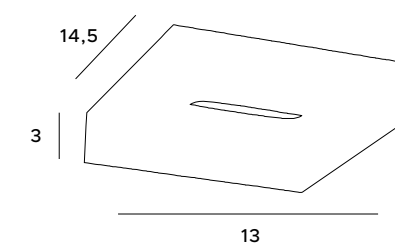

W0133

1x4W LED 390lm 3000K

białe	white
metal	metal

LED
in. + traf.