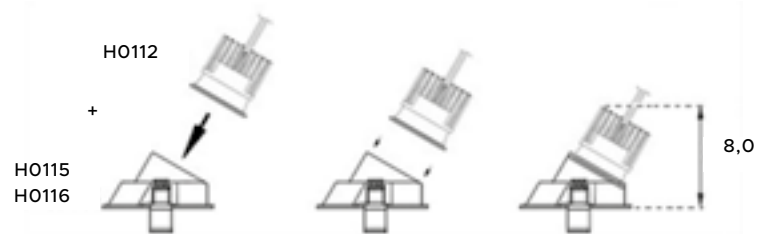

H0116

H0112

1x9W LED 850lm
CRI 90+ 3000K

czarne metal	black metal