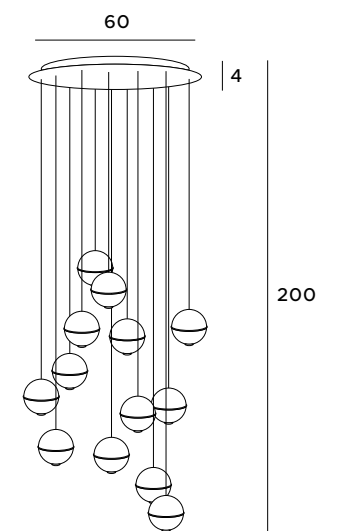

P0317

13x4W LED 3120lm 3000K

chrom	chrome
stal nierdzewna, akryl	stainless steel, acrylic

LED
in. + traf.