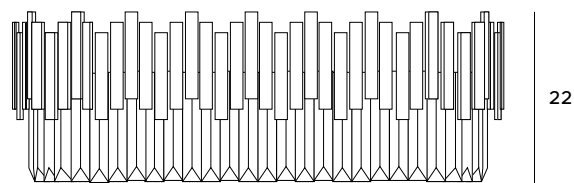

C0164

15x40W E14 230V

złote	gold
metal, szkło	metal, glass

60