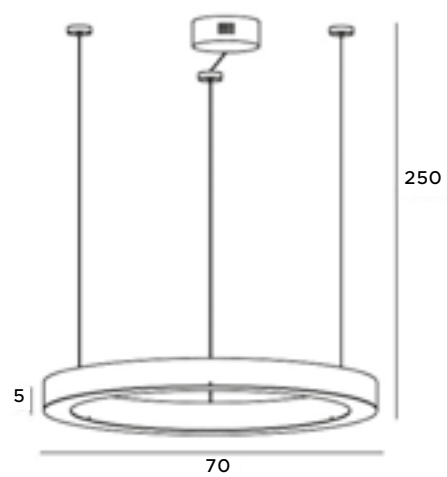

P0369D

1x43W LED 4300lm 3000K

złote	gold
stal nierdzewna, akryl	stainless steel, acrylic