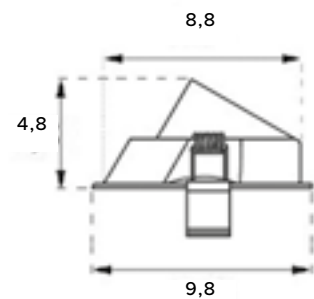

H0116

H0112

1x9W LED 850lm
CRI 90+ 3000K

czarne metal	black metal