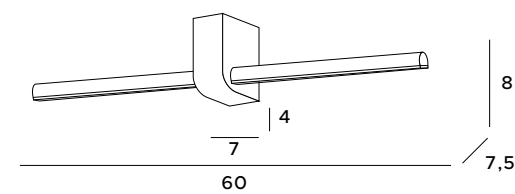

W0215

2x3W LED 712lm 3000K

białe	white
metal	metal

LED
in. + traf.