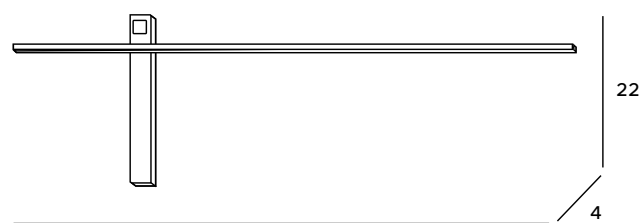

WO284

1x10W LED 700lm 3000K

białe	white
metal, akryl	metal, acrylic

91