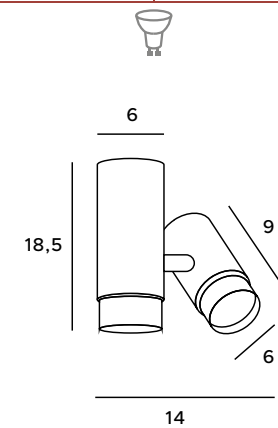

C0195		P0408	
max 2 x GU10 5W LED 230V		max 1 x GU10 5W LED 230V	
złote, czarne	gold, black	złote, czarne	gold, black
metal	metal	metal	metal