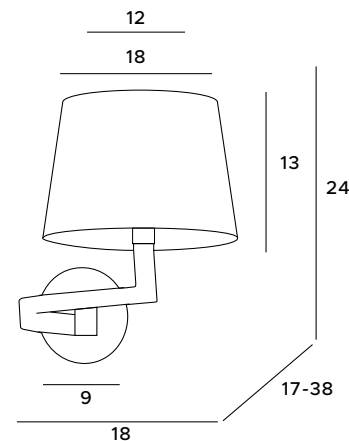

Swing

W0119
1x40W E14 230V

chrom	chrome
biały abażur metal, tkanina	white shade metal, fabric

Tokyo