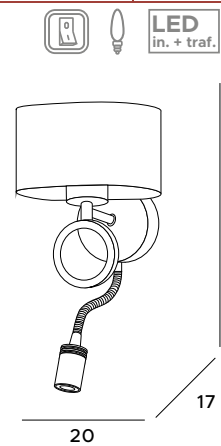

1x40W E14 230V
+ 1x1W LED 3000K

chrom, abażur ecru metal, tkanina	chrome, ecru shade metal, fabric