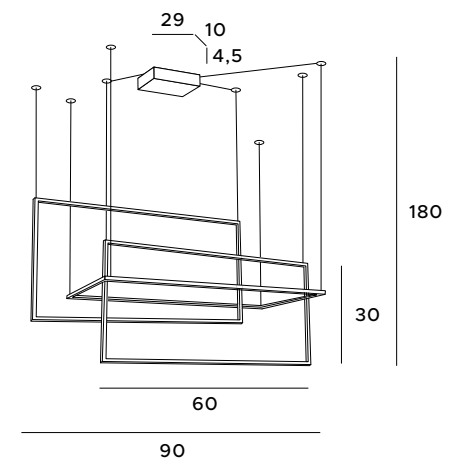

białe	white
metal, akryl	metal, acrylic

LED
in. + traf.