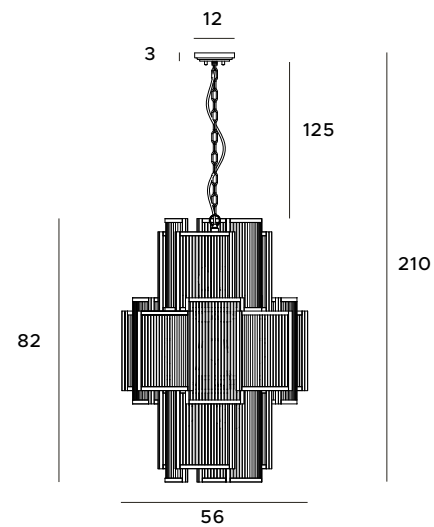

11x40W E14 230V

brąz	bronze
metal, szkło	metal, glass

P0447

11x40W E14 230V

złote malowane	painting gold
metal, szkło	metal, glass

W0294