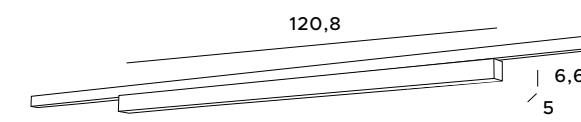

S0007	S0009
czarna | black	biała | white
1x18W LED 1700lm CRI80 4000K	
metal, akryl	metal, acrylic

S0008	S0010
czarna | black	biała | white
1x36W LED 3400lm CRI80 4000K	
metal, akryl	metal, acrylic