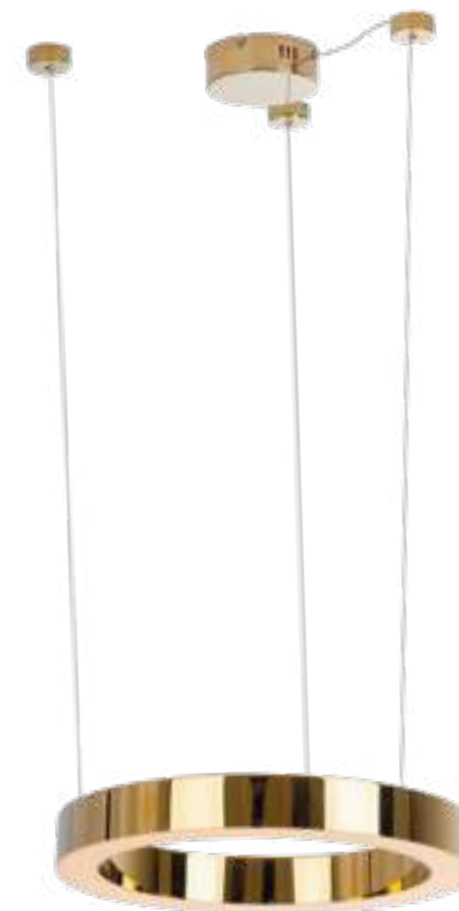

P0369D

1x43W LED 4300lm 3000K

złote	gold
stal nierdzewna, akryl	stainless steel, acrylic