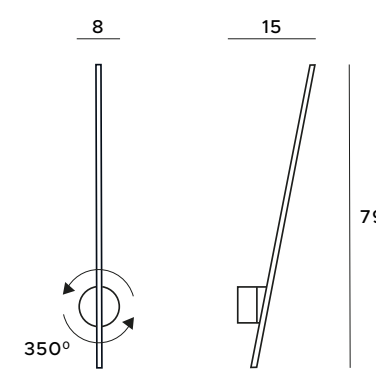

W0212

1x8,4W LED 548lm 3000K

białe	white
metal, akryl	metal, acrylic

LED
in. + traf.

W0267

1x8,4W LED 548lm 3000K

czarne	black
metal, akryl	metal, acrylic

LED
in. + traf.

W0297

1x8,4W LED 548lm 3000K

złote	gold
metal, akryl	metal, acrylic

LED
in. + traf.