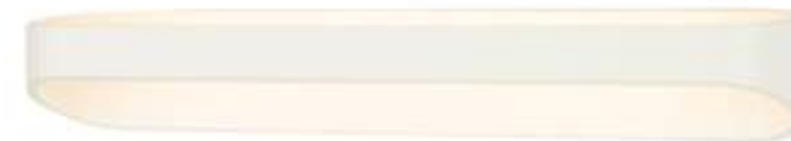

W0163

6W LED 290lm
CRI80 3000K

biały mat	white mat
metal	metal

LED
in. + traf.

W0164

12W LED 480lm
CRI80 3000K

biały mat	white mat
metal	metal

LED
in. + traf.