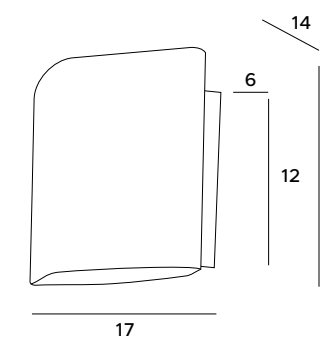

Maxim

Klasyczny kinkiet Maxim rozświetli liczne powierzchnie mieszkaniowe i użytkowe. Tradycyjny kształt i łagodna barwa światła sprawiają, iż jest to doskonały element dekoracyjny do różnego rodzaju pomieszczeń. Emituje łagodne, światło, a minimalistyczny design oprawy, daje wiele możliwości jego zastosowania.

The beautiful and classic Maxim wall lamp will illuminate numerous living and utility areas. The traditional shape and mild light color make it a perfect decorative element for various types of rooms. It emits gentle, climatic light, and the minimalist design of the luminaire offers many possibilities of its use.

WO161

1x7,5W LED 500lm 3000K

białe	white
metal, szkło	metal, glass

LED
in. + traf.