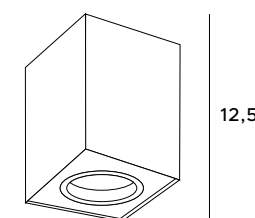

1x50W GU10 230V

czarne	black
metal	metal

9,5x9,5