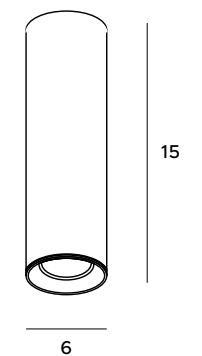

C0153		C0154	
1x7W LED 572LM CR180		1x7W LED 572LM CR180	
białe metal	white metal	czarne metal	black metal