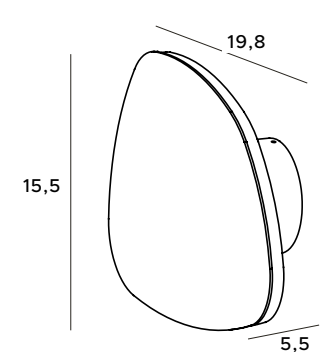

Puzzle

Lampy punktowe PUZZLE to świetna propozycja dla miłośników nowoczesnego designu. Wykonane zostały z połączenia aluminium oraz akrylu. Ich zaokrąglone kształty, klasyczna paleta barw oraz maksymalna funkcjonalność sprawiają, że znakomicie zdadzą one egzamin w wielu rozmaitych wnętrzach- na ścianie klatki schodowej, biblioteczki lub garderoby.

The Puzzle light points are an offer for the lovers of modern design. They are made of aluminium and acrylic. Their round shape, classic color palette and maximum functionality allow it to pass the test in pretty much any interior. Hang them on the walls of your stairway, wardrobe or library and see for yourself how well they illuminate the wall.

1x5W LED 230V
300lm CRI 90 3000K

białe	white
aluminium, akryl	aluminium, acrylic

LED
in. + traf.

1x10W LED 230V
600lm CRI 90 3000K

białe	white
aluminium, akryl	aluminium, acrylic

LED
in. + traf.

1x5W LED 230V
300lm CRI 90 3000K

czarne	black
aluminium, akryl	aluminium, acrylic

LED
in. + traf.

1x10W LED 230V
600lm CRI 90 3000K

czarne	black
aluminium, akryl	aluminium, acrylic

LED
in. + traf.