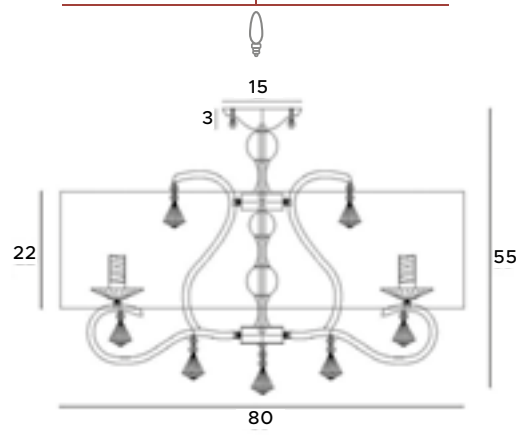

CO059

8x40W E14 230V

chrom, abażur ecru	chrome, ecru shade
metal, tkanina, szkło	metal, fabric, glass