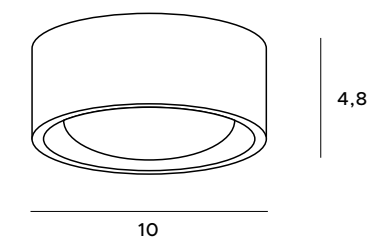

C0203
1x8W LED 704lm 3000K

czarne	black
metal, akryl	metal, acrylic