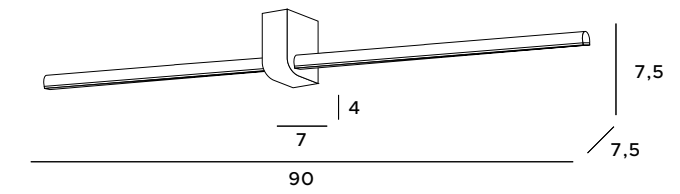

W0156

2x4W LED 950lm 3000K

białe	white
metal	metal

LED
in. + traf.