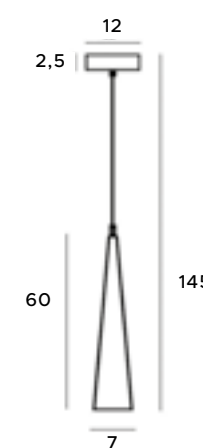

P0001
1x50W GU10 230V

białe	white
metal	metal

P0002
1x50W GU10 230V

czarne	black
metal	metal