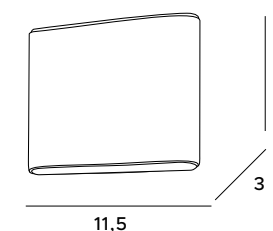

W0200

2x3W LED 470lm 3000K

białe	white
metal, akryl	metal, acrylic

LED
in. + traf.