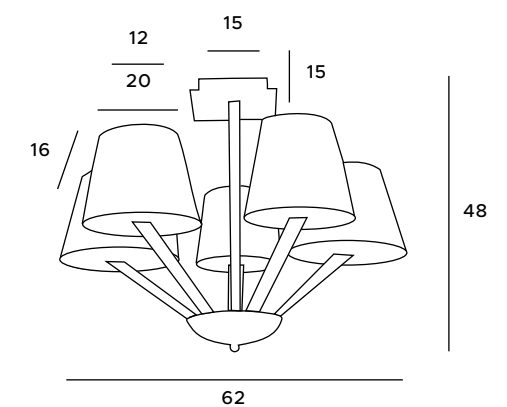

5103/5A BK/NM

5x40W E27 230V

czarne, satyna	black, satin nickel
metal, tkanina	metal, fabric