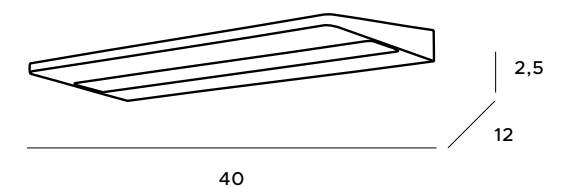

W0213

1x10W LED 800lm 3000K

białe	white
metal, akryl	metal, acrylic

LED
in. + traf.