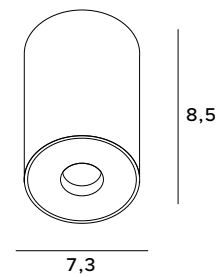

C0152	
biały	white
C0151	
1x13W LED 572LM CRI90 3000K	
czarne	black
metal, szkło	metal, glass