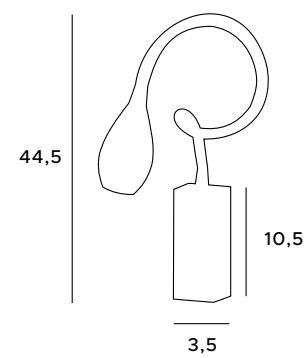

3885/1

1x3W LED 180lm 3200K

chrom	chrome
metal, szkło	metal, glass