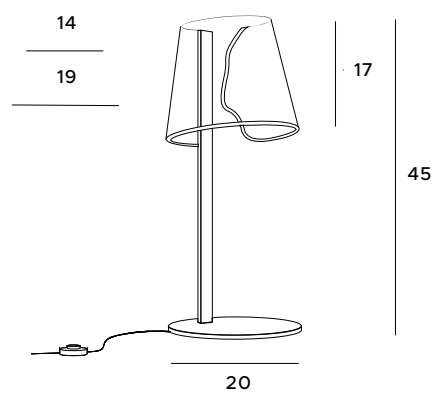

T0040

1x3W LED 180lm 3000K

złote	gold
metal, akryl	metal, acrylic

LED
in. + traf.