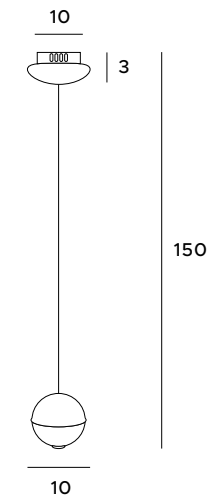

P0316D

6x4W LED 1440lm 3000K

miedź	copper
stal nierdzewna, akryl	stainless steel, acrylic

P0315D

6x4W LED 1440lm 3000K

chrom	chrome
stal nierdzewna, akryl	stainless steel, acrylic

P0314

1x4W LED 240lm 3000K

miedź	copper
stal nierdzewna, akryl	stainless steel, acrylic

P0313

1x4W LED 240lm 3000K

chrom	chrome
stal nierdzewna, akryl	stainless steel, acrylic