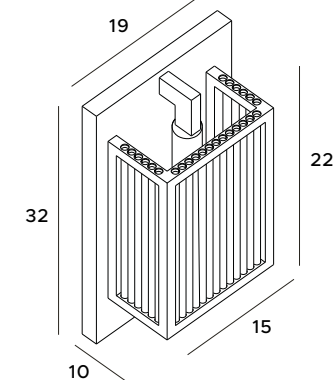

1x40W E14 230V

złote malowane, brąz	painting gold, bronze
metal, szkło	metal, glass