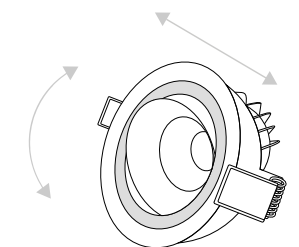

1x10W LED 900lm
CRI90 3000K

białe	white
metal, akryl	metal, acrylic

LED
in. + traf.

H0110

1x10W LED 900lm
CRI90 3000K

czarne	black
metal, akryl	metal, acrylic

LED
in. + traf.