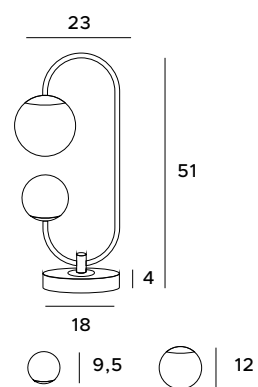

T0041

1x3W LED + 1x5W LED
480lm 3000K

złote	gold
aluminium, szkło, marmur	aluminium, glass, marble

LED
in. + traf.