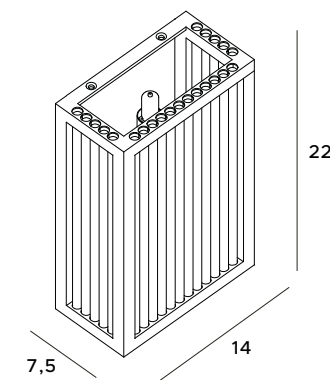

2x42W G9 230V

złote malowane	painting gold
metal, szkło	metal, glass

W0295