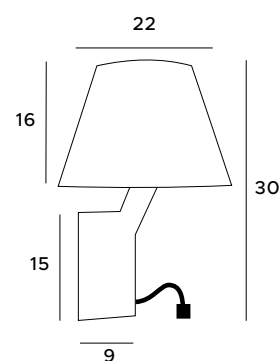

5103WA/WHNM

1x40W E27 + 1W LED 230V
4000K

białe, satyna	white, satin nickel
metal, tkanina, akryl	metal, fabric, acrylic