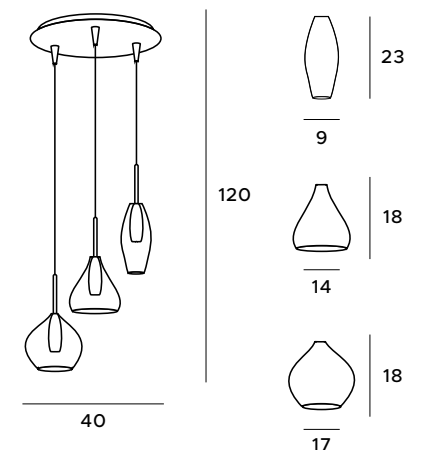

P0343

3x25W G9 230V

chrom	chrom
szkło bezbarwne metal, szkło	transparent glass metal, glass