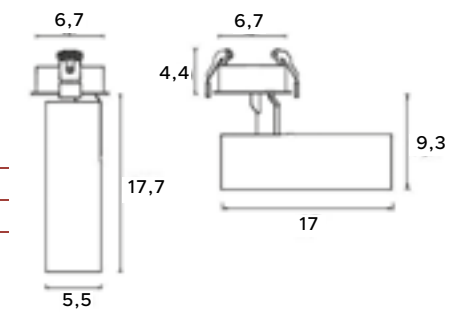

H0119		H0120	
1x15W LED 1327lm CRI90+ 3000K		1x15W LED 1327lm CRI90+ 3000K	
białe metal, szkło	white metal, glass	czarne metal, szkło	black metal, glass
LED in. + traf.		LED in. + traf.