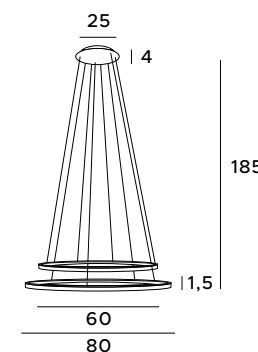

chrom	chrome
stal nierdzewna, akryl	stainless steel, acrylic

P0243 P0243D
1x14W LED
1400lm 3000K