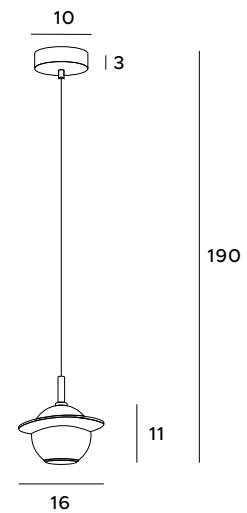

P0414

1x5W LED 350lm 3000K

czarny, złoty	black, gold
marmur, metal, akryl	marble, metal, acrylic

LED
in. + traf.