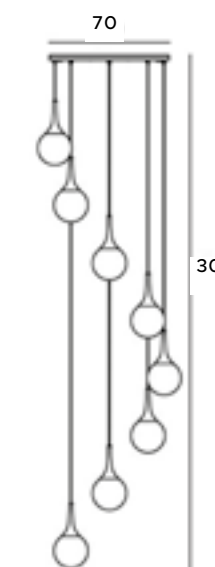

Bolle

Lampa Bolle, wykonana ze świetlistych kul zawieszonych na różnej długości linkach stanowi idealną ozdobę. Wspaniale prezentuje się jako główne źródło światła w przestronnych przestrzeniach. Sprawiając, że stanie się ona głównym punktem aranżacyjnym. Oprawa sprawdzi się jako stylowy dodatek w ekskluzywnym hotelu, restauracji czy obiekcie kulturalnym.

The elegant Bolle lamp, made of luminous spheres suspended on lines of various lengths, makes it a perfect decoration. Look tremendous as the main source of light in the most spacious spaces, making it the main point of arrangement. The luminaire will be perfect as a stylish addition in an exclusive hotel, elegant restaurant or cultural facility.

CX4094

8x60W E27 230V

białe	white
metal, szkło mleczne	metal, opal glass