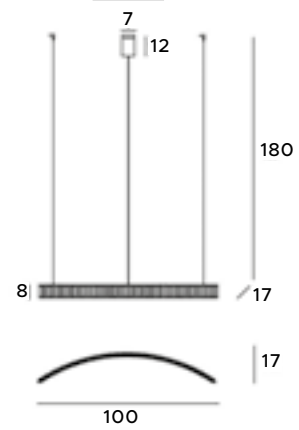

P0392

1x13W 1300lm LED 3000K

chrom	chrome
stal nierdzewna, kryształ K9	stainless steel, K9 crystal

LED
in. + traf.