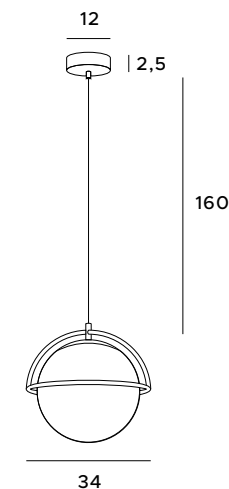

1x60W E27 230V

złote	gold
metal, szkło mleczne	metal, opal glass

P0380

1x60W E27 230V

chrom	chrome
metal, szkło mleczne	metal, opal glass