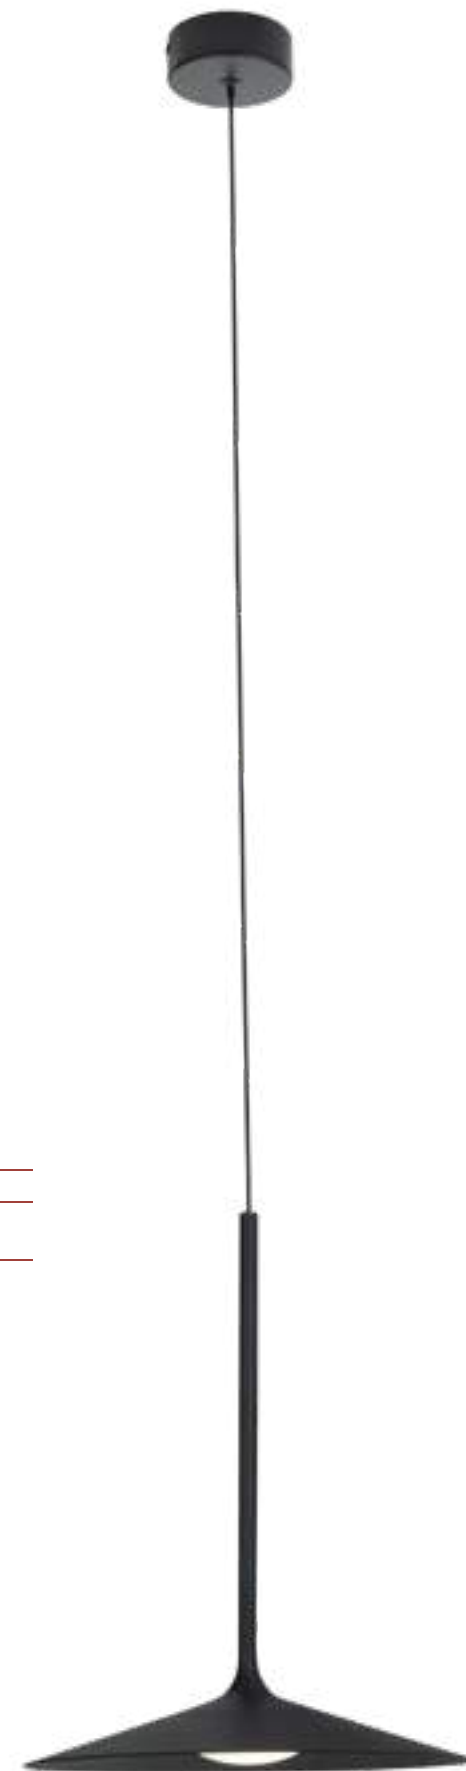

P0456

1x6W LED
540lm CRI 90+ 3000K

czarne	black
aluminium, akryl	aluminium, acrylic

LED
in. + traf.