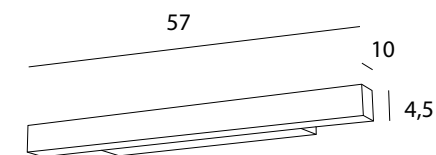

1x18W LED 1300lm 4000K
metal, akryl metal, acrylic

W0266D W0265D
czarna | black biała | white