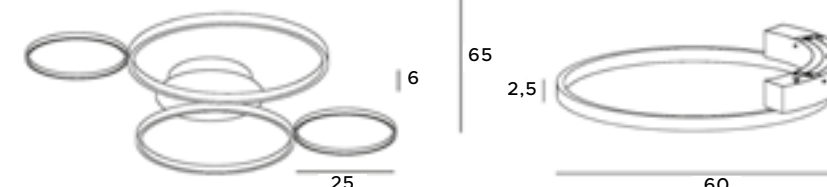

C0198

1x38W 2280lm 3000K

czarne	black
aluminium, silikon	aluminum, silicon

LED
in. + traf.

65

2,5

60