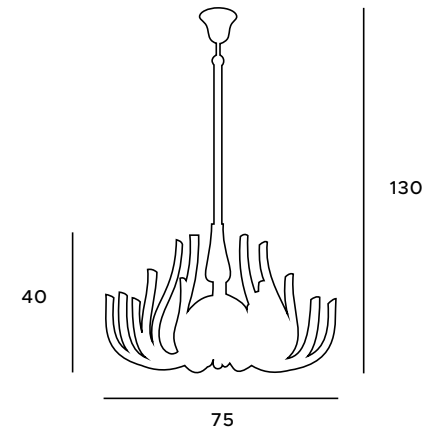

P0072

20x10W G4 230V

chrom	chrome
metal, tkanina, szkło dymione	metal, fabric, smoked glass