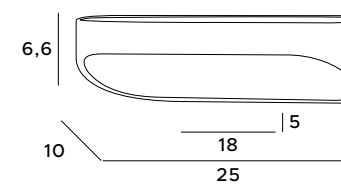

Zafira

Kinkiet Zafira zaprojektowano i wykonano z dbałością o najdrobniejsze detale. Metalowa obudowa o geometrycznym kształcie z umieszczonym we wnętrzu modułem LED to rozwiązanie, które świetnie doświetli każde wnętrze. Kinkiet biały lub czarny, dostępny jest w mniejszym i większym wydaniu.

Minimalistic Zafira sconce was designed and made with attention to every detail. Metal frame with a geometric shape has an LED module inside and will greatly enlighten any space. White or black scones can be placed anywhere where an additional light source is needed. The fixtures are also available in two sizes.

6W LED 290lm
CRI80 3000K

biały mat	white mat
metal	metal

LED
in. + traf.

12W LED 480lm
CRI80 3000K

biały mat	white mat
metal	metal

LED
in. + traf.

W0278

6W LED 290lm
CRI80 3000K

czarny mat	black mat
metal	metal

LED
in. + traf.

W0279

12W LED 480lm
CRI80 3000K

czarny mat	black mat
metal	metal

LED
in. + traf.