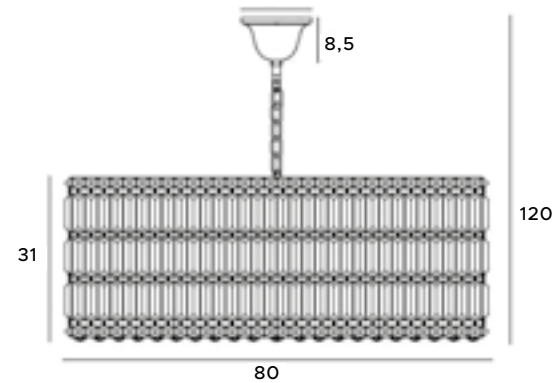

28x40W E14 230V

chrom	chrome
metal, szkło	metal, glass

14

8,5

P0266