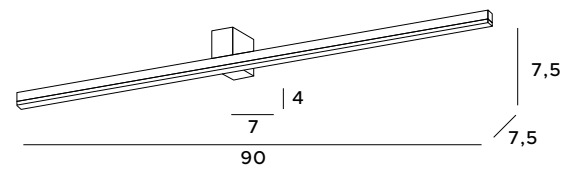

W0155

1x7,5W LED 975lm 3000K

biale	white
metal	metal

LED
in. + traf.

W0214

1x9W LED 1115lm 3000K

biale	white
metal	metal

LED
in. + traf.

W0231

1x7,5W LED 975lm 3000K

czarne	black
metal	metal

LED
in. + traf.

W0232

1x9W LED 1115lm 3000K

czarne	black
metal	metal

LED
in. + traf.