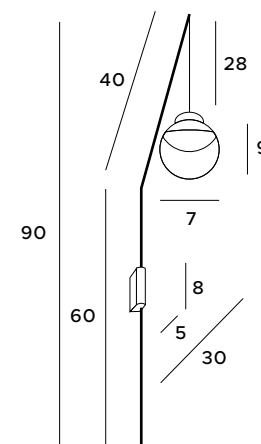

LED
in. + traf.