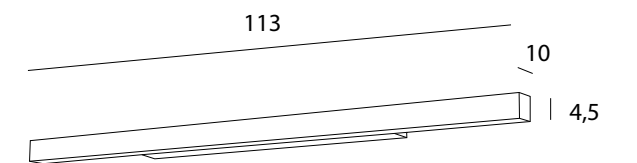

1x36W LED 2600lm 4000K
metal, akryl metal, acrylic