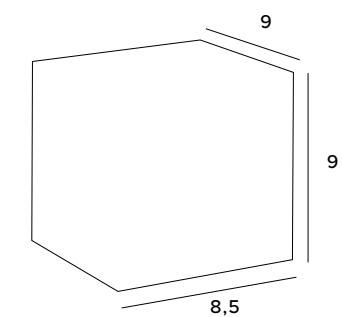

C0028

1x40W G9 230V

chrom	chrome
metal, szkło	metal, glass