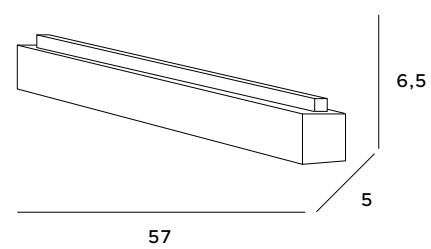

1x18W LED 1300lm 4000K
metal, akryl metal, acrylic

C0175 C0125
C0175D C0125D
czarna | black biała | white