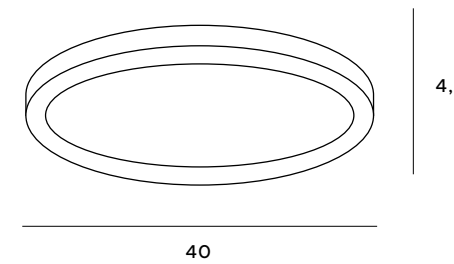

2875
1x24W LED 1500lm

chrom	chrome
metal, szkło	metal, glass

LED in. + traf.