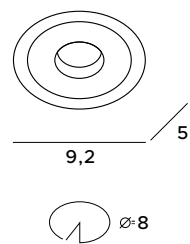

H0089	
biały	white
H0088	
1x13W LED 572LM CRI90 3000K	
czarne	black
metal, szkło	metal, glass