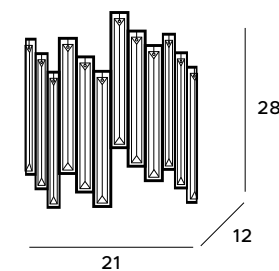

2x40W G9 230V

chrom	chrome
metal, szkło	metal, glass