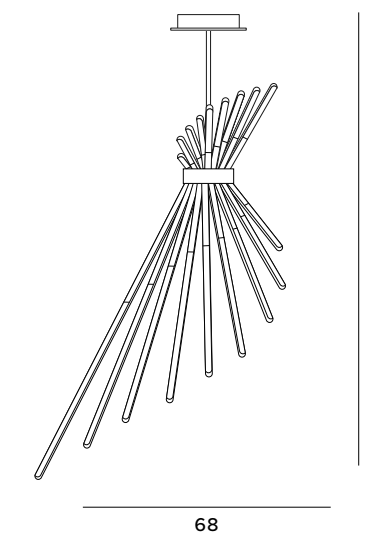

Tipi

Lampa Tipi wykonana z pęku zebranych w połowie świetlistych prętów, przyciąga spojrzenia – kreując niepowtarzalny nastrój. Oprawa wykonana z dbałością o najdrobniejsze detale, w całości oparta jest na energooszczędnej technologii LED. Cechuje ją funkcjonalność, ponieważ pozwala na dobranie odpowiedniego do potrzeb kierunku światła.

Tipi lamp- made of a bunch of luminous rods gathered in the middle, attracts eyes and creates a unique atmosphere. The luminaire is made with attention to the smallest details, entirely based on energy-saving LED technology. In addition, it is easy to install and functional, because it allows you to choose the direction of light appropriate to your needs.

P0353

88W LED 6160lm 3000K

czarne	black
metal	metal

LED
in. + traf.