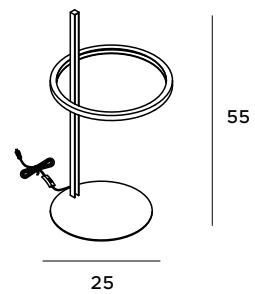

T0042

1x14W LED 1400lm 3000K

złote	gold
stal nierdzewna	stainless steel

LED
in. + traf.

30