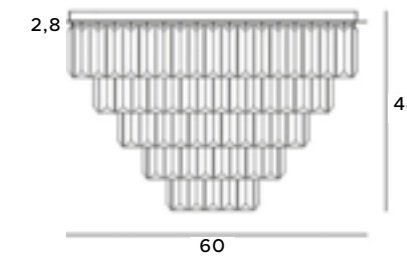

C0206 15x40W G9 230V		C0137 15x40W G9 230V	
złote metal, szkło	gold metal, glass	chrom metal, szkło	chrome metal, glass