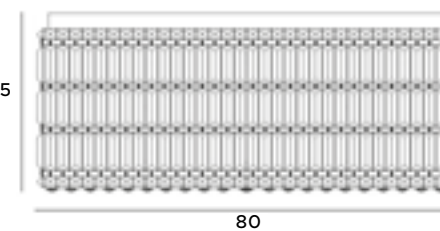

32x40W E14 230V

chrom	chrome
metal, szkło	metal, glass

35