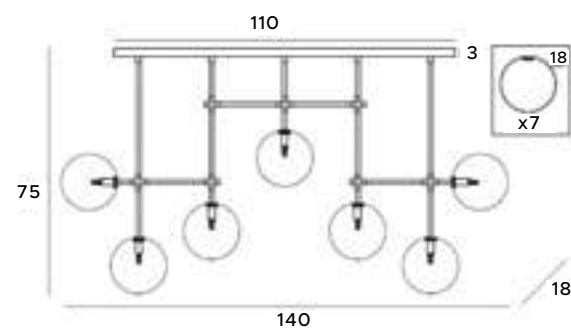

P0396

7x max 40W G9 230V

czarne	black
metal, szkło	metal, glass