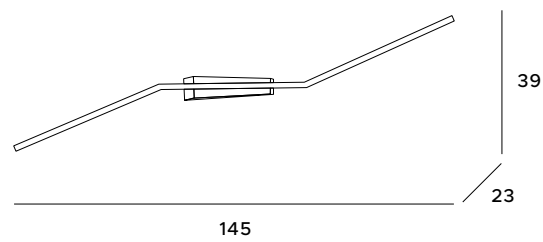

C0166

30W LED 2100lm 3000K

biate	white
metal, akryl	metal, acrylic

LED
in. + traf.