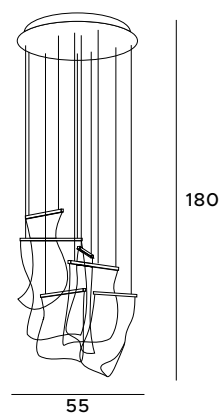

P0371D

15W LED 1350lm 3000K

chrom	chrome
stal nierdzewna, akryl	stainless steel, acrylic