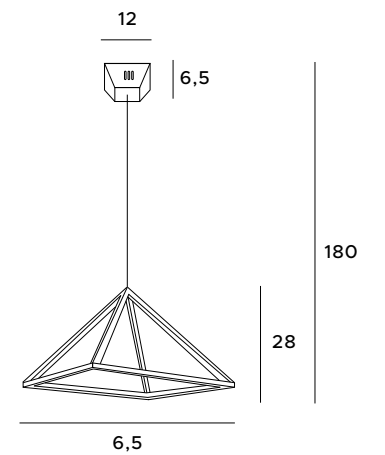

28W LED 2800lm 3000K

chrom	chrome
metal, akryl	metal, acrylic