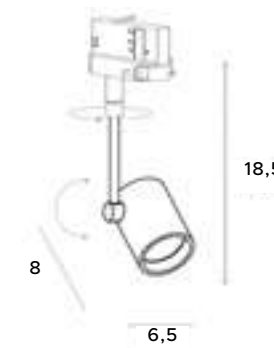

1x50W GU10 230V

białe	white
metal	metal

S0003

1x50W GU10 230V

czarne	black
metal	metal

S0011

2x50W GU10 230V

czarne	black
metal	metal