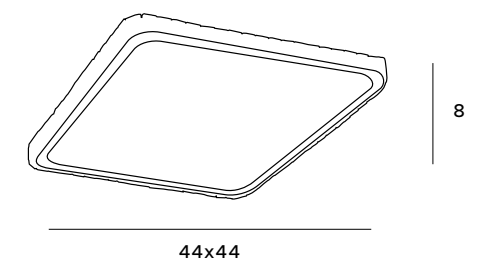

C0118
1x24W LED 1500lm

chrom	chrome
metal, szkło	metal, glass

LED in. + traf.