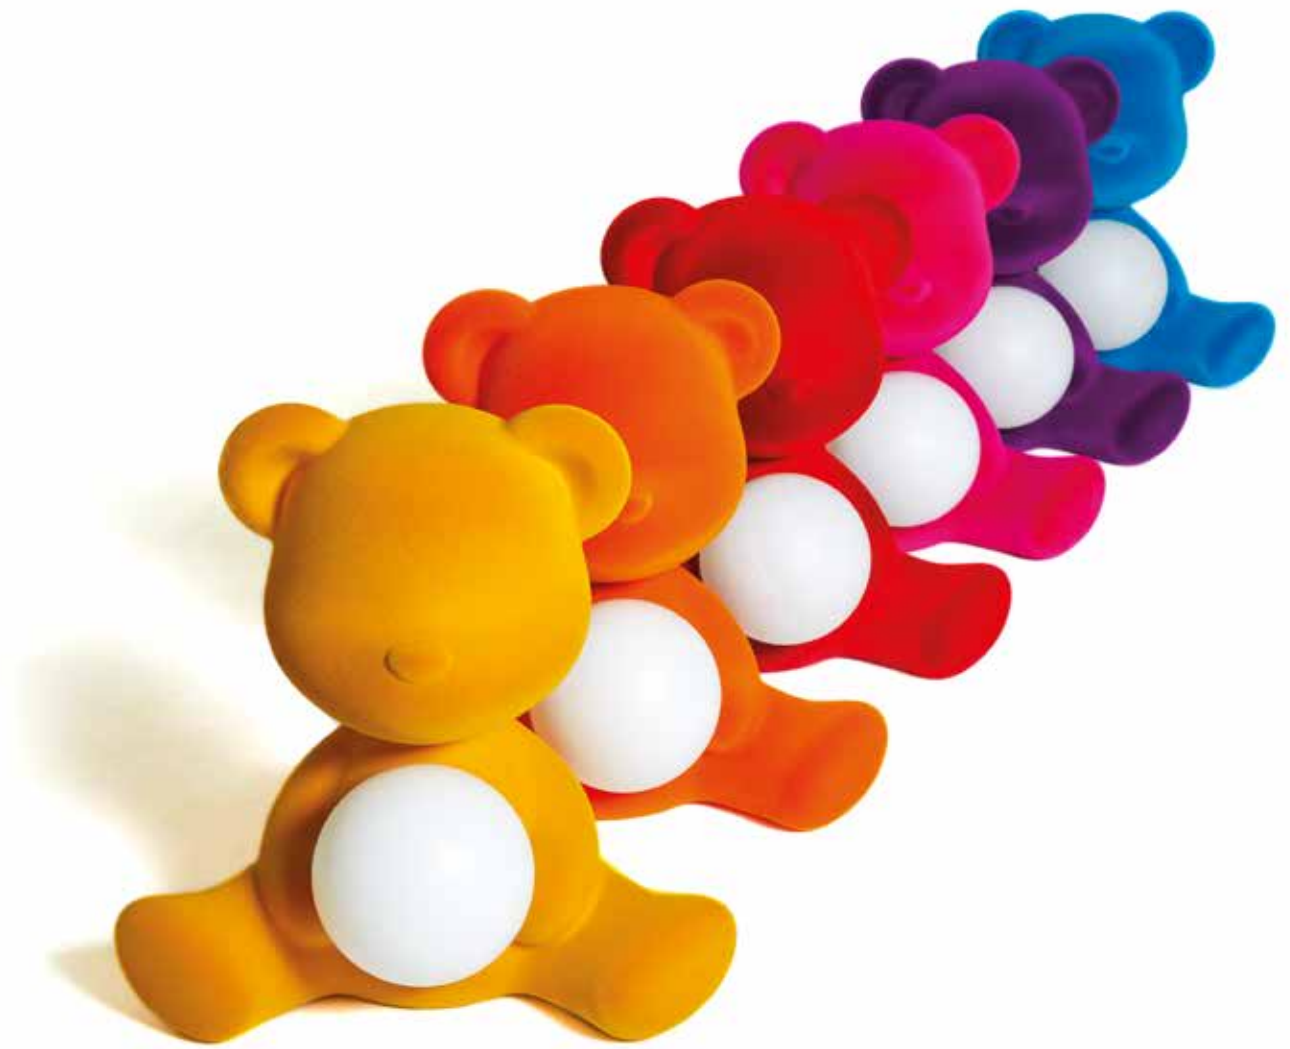

Teddy Boy Lamp, design **Stefano Giovannoni**