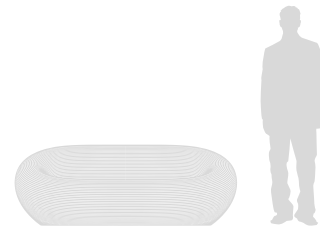

OUTDOOR
Nami Carpet Round
DESIGN STEFANO GIOVANNONI
material: recyclable polypropylene
dimensions: Ø 225 cm
weight: 3,5 kg
MADE IN INDIA

- 65005C1-RD
  composition A
- 65005C3-RD
  composition C