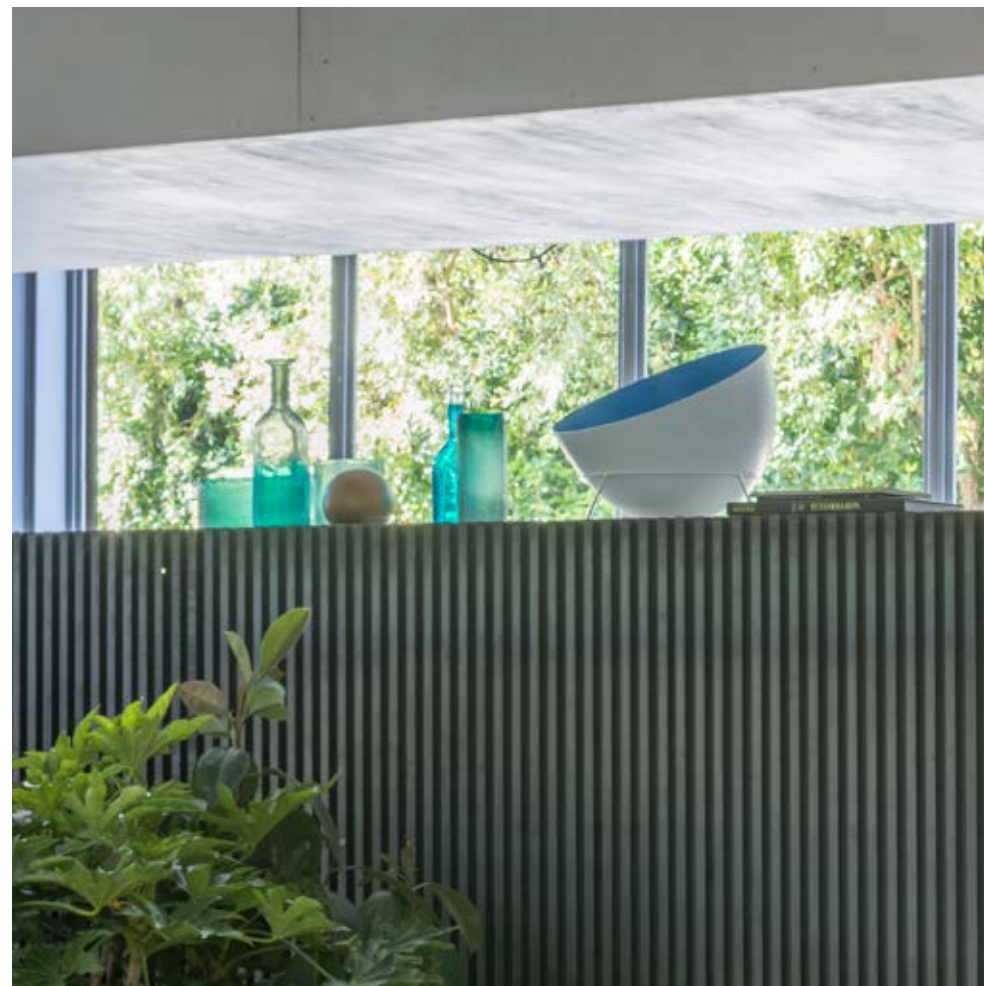

## H2O F NEBULITE

LAMP SHADE COLOR

Available with electronic LED DIMMER  
 Available with LED RGB controller (only for white nebulite)

Material: steel,  
 nebulite (fiberglass)

Ø 46 x 27,5 cm  
 base: Ø 46 x 10 cm  
 E27 rec. LED 13w