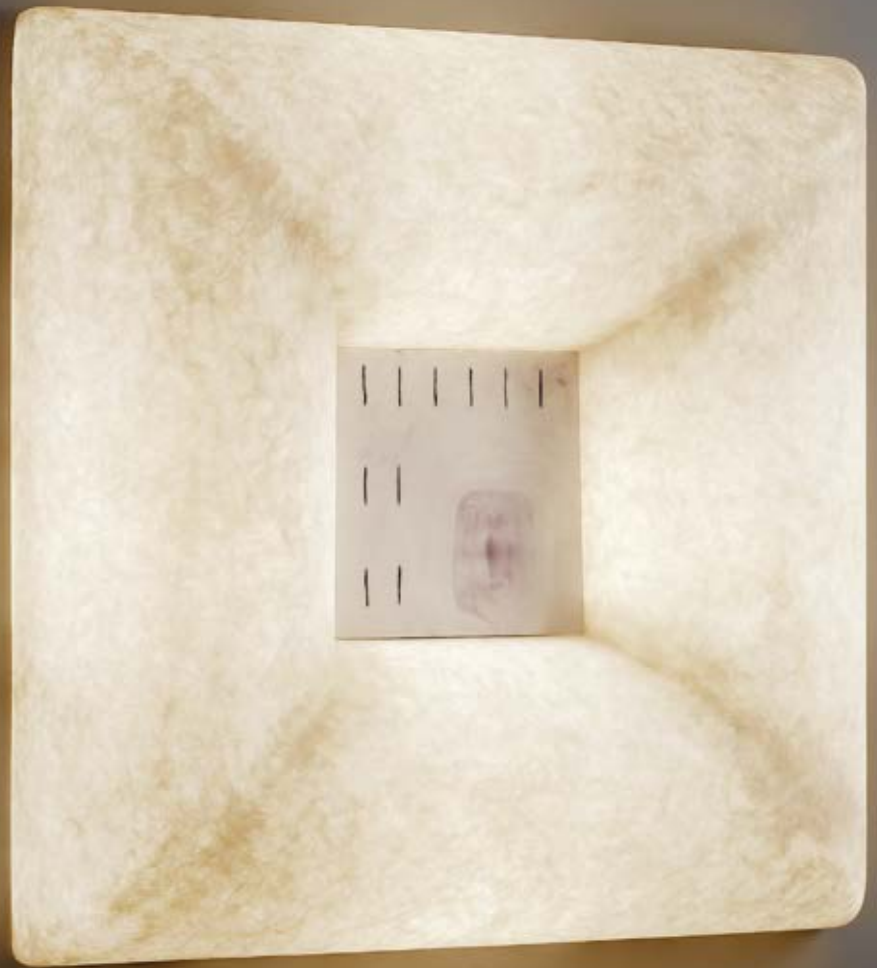

DADA LUNA 1

LAMP SHADE COLOR

Material: nebulite
(fiberglass), c-print
90 x 90 x 17 cm
E14 rec. LED 4x6w