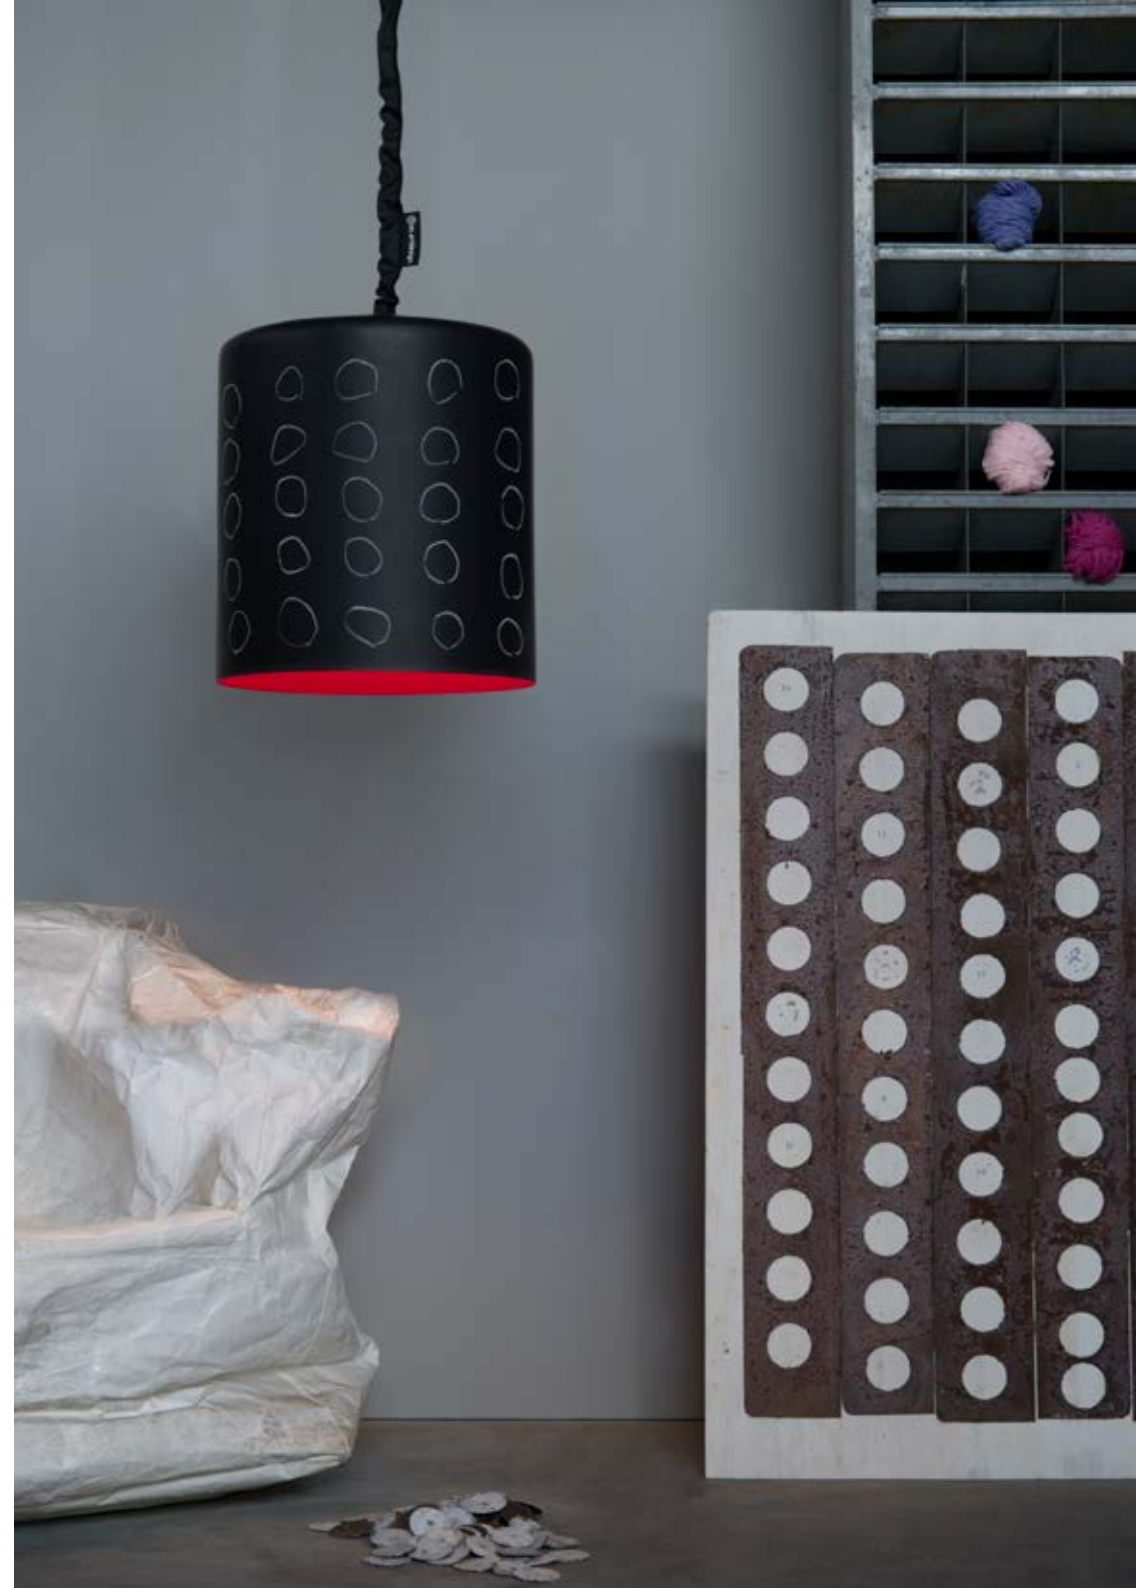

BIN LAVAGNA

LAMP SHADE OUTER COLOR

LAMP SHADE INNER COLOR

Material: laprene, nylon,
nebulite (fiberglass),
blackboard effect resin

Ø 33,5 x 35 cm
ceiling cup: Ø 12 x 4,5 cm
E27 rec. LED 13w