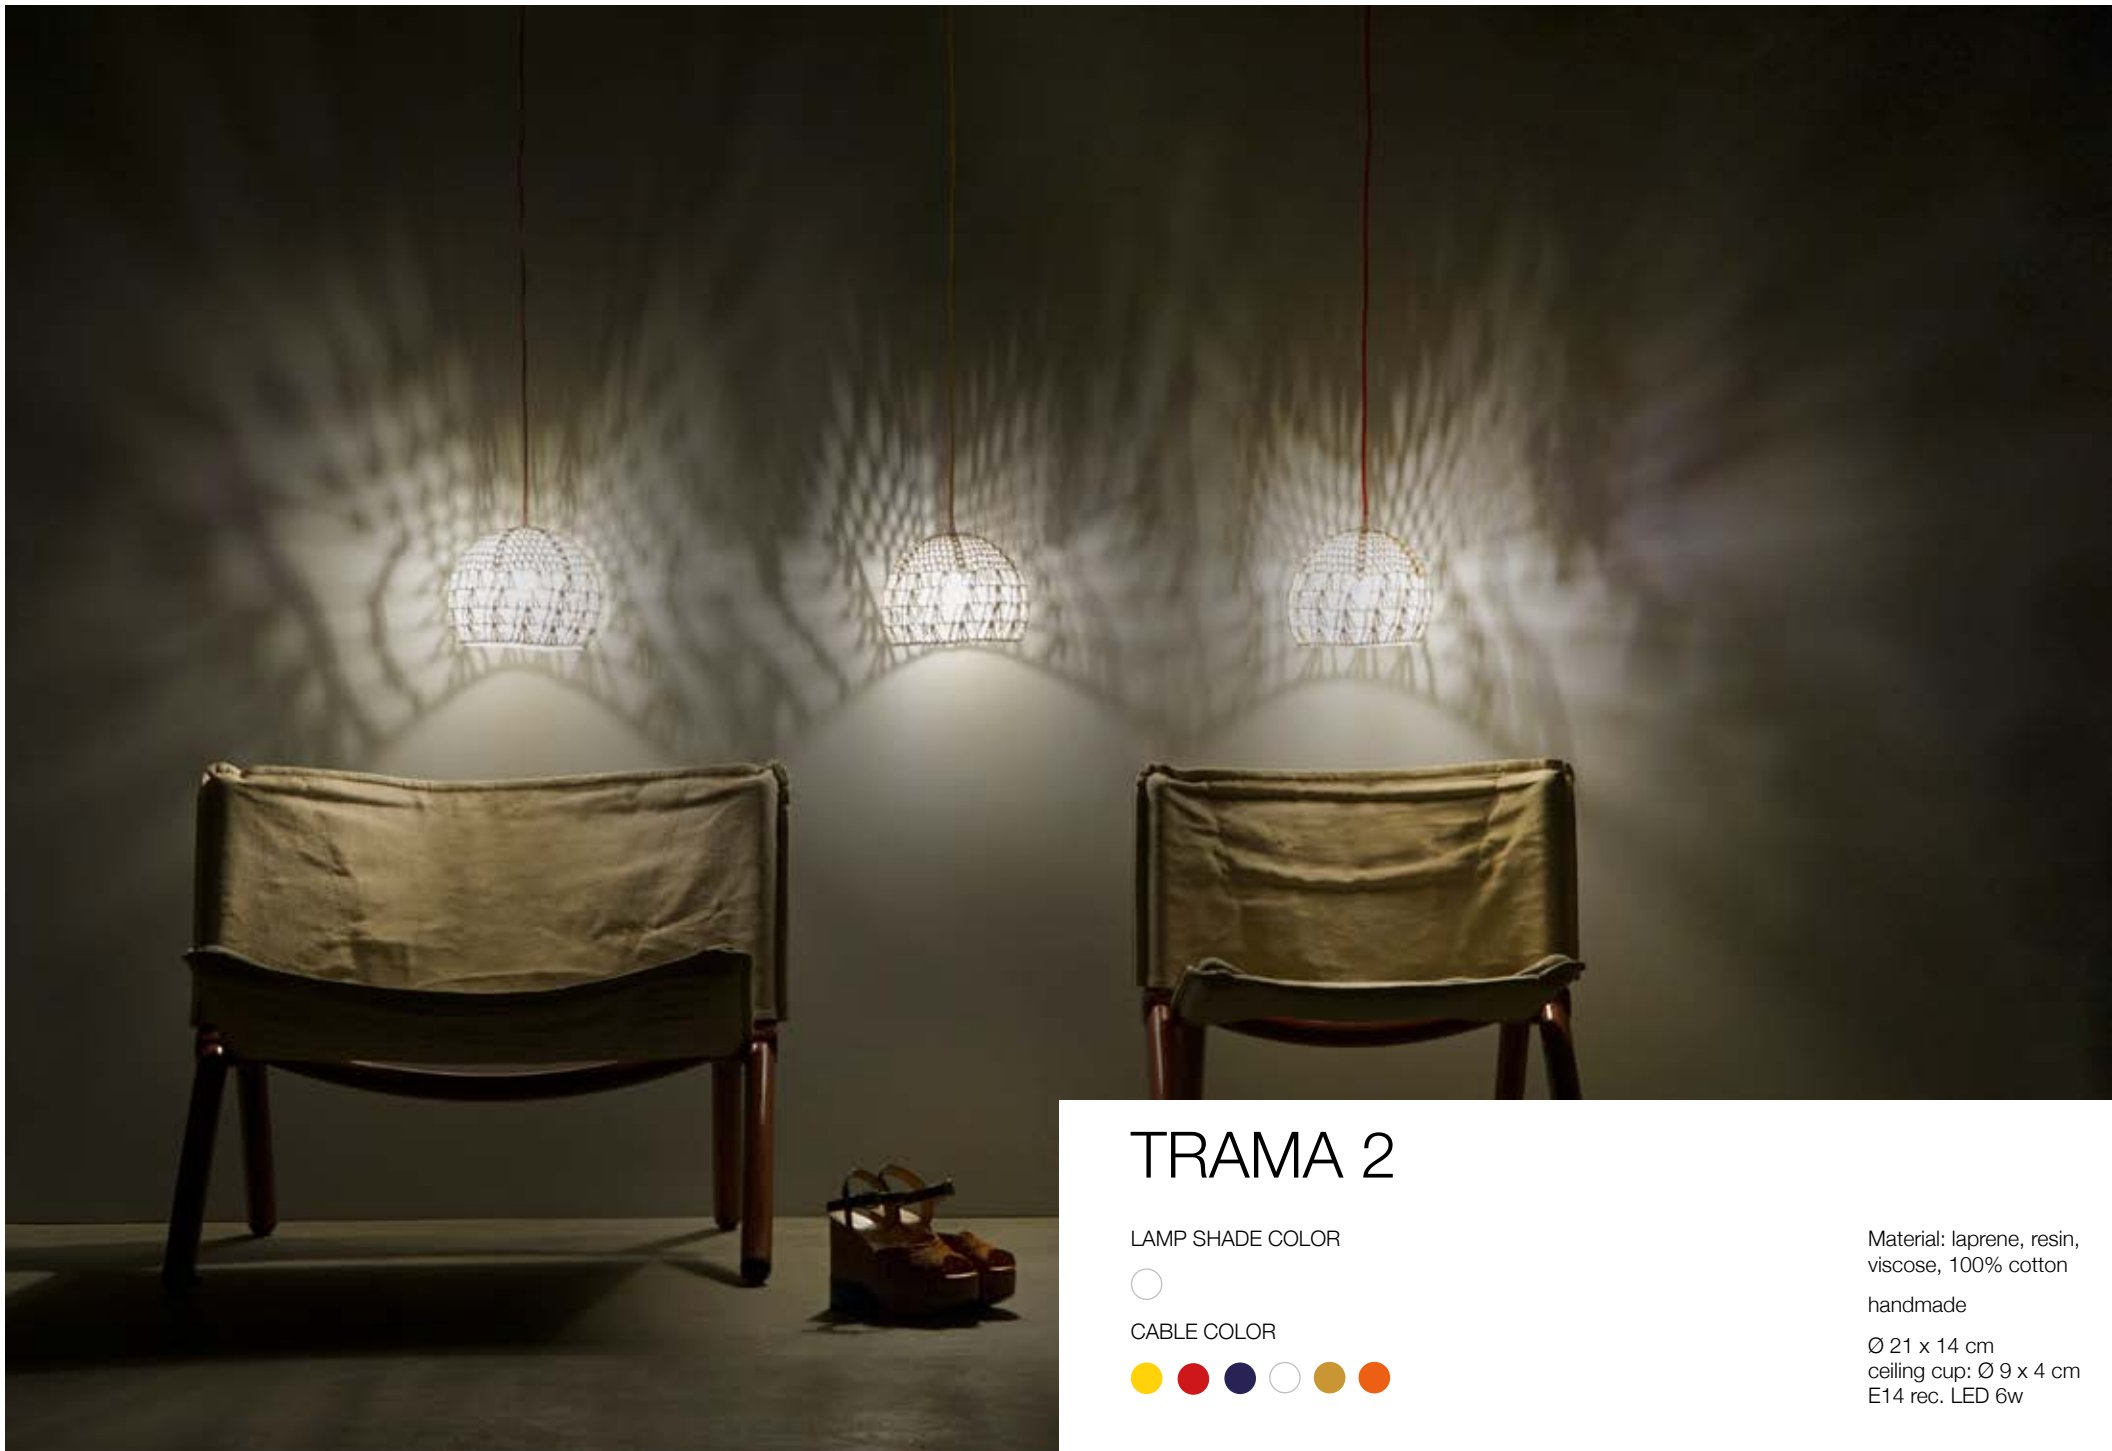

# TRAMA 1

LAMP SHADE COLOR

CABLE COLOR

Material: laprene, resin,  
viscose, 100% cotton

handmade

Ø 21 x 16 cm  
ceiling cup: Ø 9 x 4 cm  
E14 rec. LED 6w