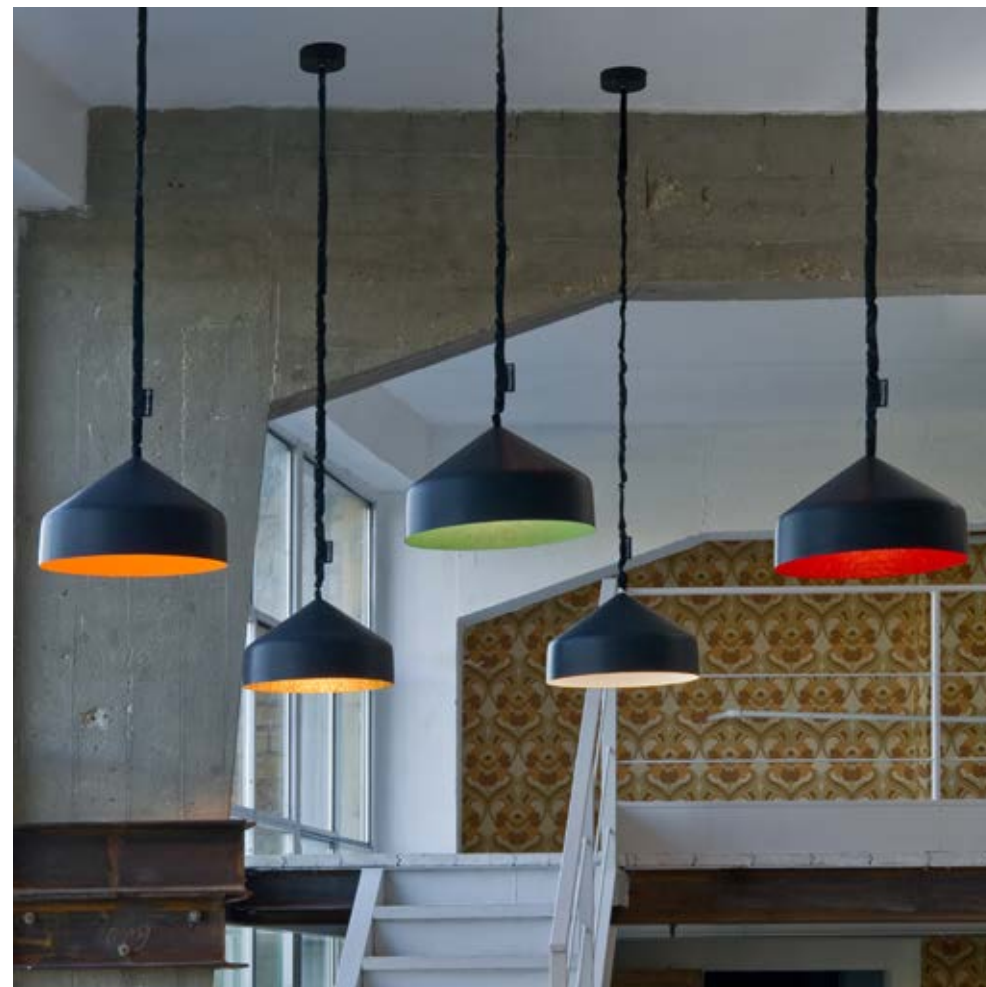

## BIN NEBULA

LAMP SHADE COLOR

Material: laprene, nylon,  
nebulite (fiberglass)

Ø 33,5 x 35 cm  
ceiling cup: Ø 12 x 4,5 cm  
E27 rec. LED 13w