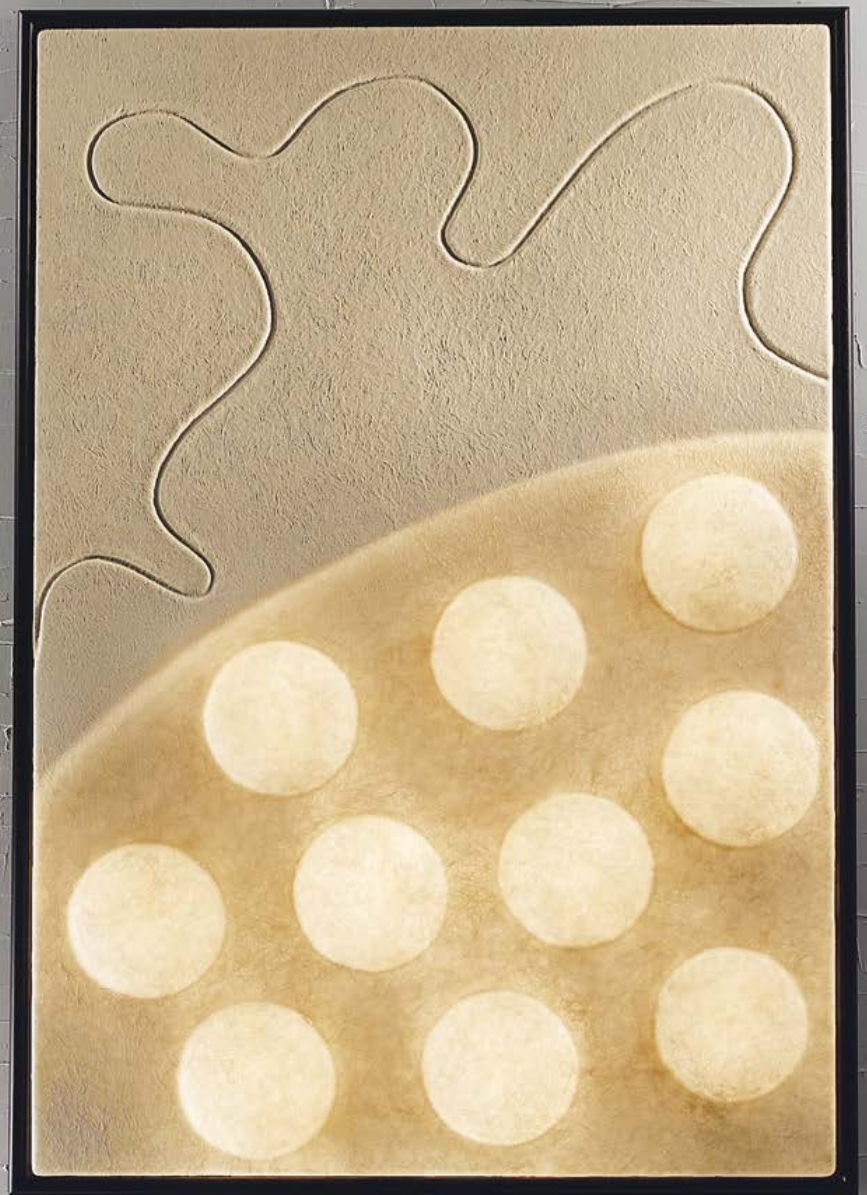

# TEN MOONS

LAMP SHADE COLOR

FRAME COLOR

Material: wood, steel, nebulite  
(fiberglass)

175 x 122 x 12 cm  
E14 rec. LED 10x3,5w