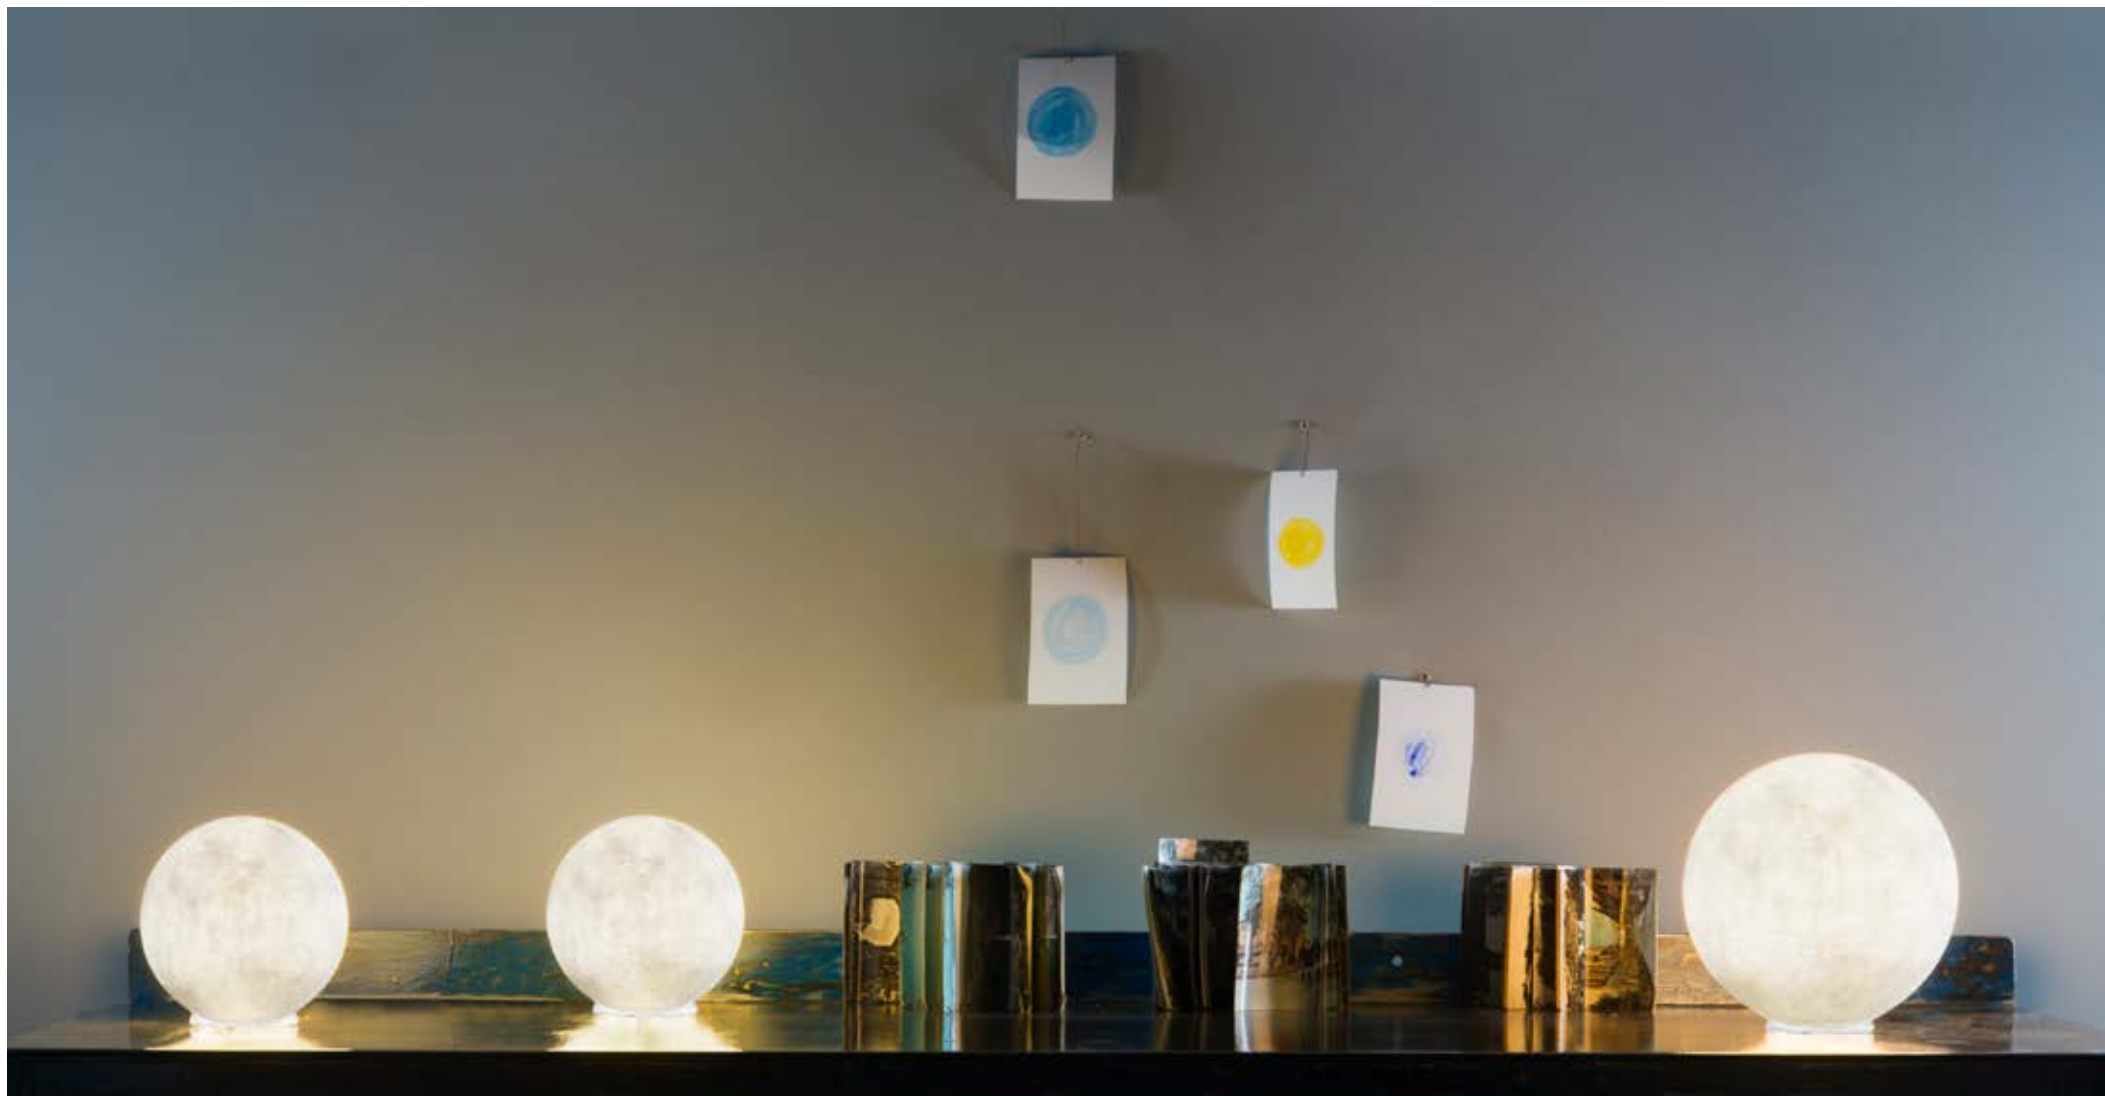

# LUNA

A MIX OF ART AND DESIGN, TO ILLUMINATE EVEN THE DARKEST NIGHT.

MADE IN ITALY SINCE 2003.

---

The moon's mysteries are the inspiration for the Luna collection, made of nebulite a blend of resin and fiber that mimics the uneven softly luminescent qualities of the moon's surface.