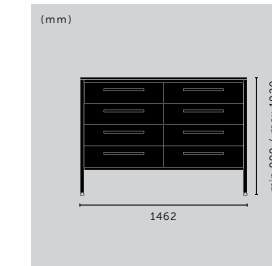

finish: ▶ black ash + brass
silver oak + gun metal
sku: GDF-742560
GDF-752562