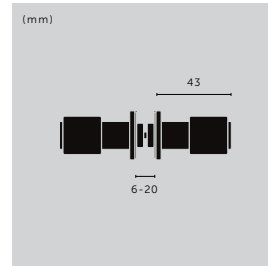

FURNITURE KNOB / DOUBLE-SIDED / CAST

type: **CABINET KNOB**
details: **CAST GRIP**

finish:

- steel
- ▶ brass
- gun metal
- welders black

sku:

UFK-071280
UFK-051281
UFK-351282
UFK-481283

T-BAR / CAST

type: **CABINET HANDLE**
details: **CAST KNUCKLE**