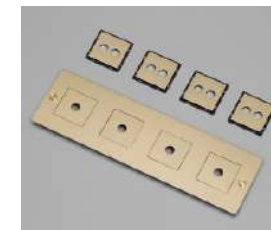

4G WALL PLATE / HORIZONTAL

mount: **HORIZONTAL**
details: **SOLID METAL**
including: **INFILLS**

finish:
white
steel
▶ brass
smoked bronze
black

sku:
CPL-142004
CPL-072007
CPL-052006
CPL-092008
CPL-022005