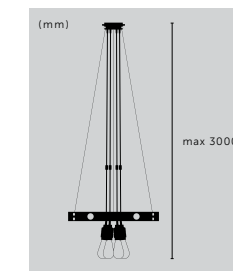

HOOKED SHADE

type: **LIGHT SHADE**
size: **SMALL, LARGE**
detail: **COIN SCREWS**

finish:	sku:
▶ stone	RSH-33257
graphite	RSH-34256

finish:	sku:
stone	RSH-33255
▶ graphite	RSH-34254

HERO LIGHT

type: **PENDANT LIGHT**
size: **0.75M / 1.25M / 3M**
knurl: **CROSS**