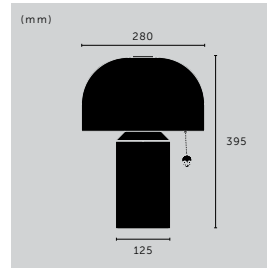

COLLABORATIONS

B+P

[drummer. **TRAVIS BARKER.**]

SKULL TABLE LIGHT

A table lamp made from solid spun metal, brushed and refined by hand. It features a skull pendant pull made from solid cast metal that's polished by hand. The lamp's metal top cap features our skull logo.