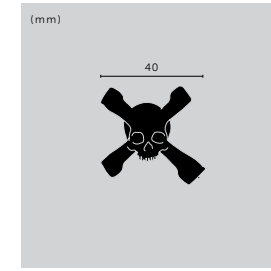

finish:
▶ steel
▶ brass
sku:
UTB-071827
UTB-051826

SKULL NECKLACE

A skull necklace with matching 'Cuban' chain. Made from solid cast metal and sliced through its centre to sit with a low profile against the skin, it features debossed TB & B+P insignias on its reverse.