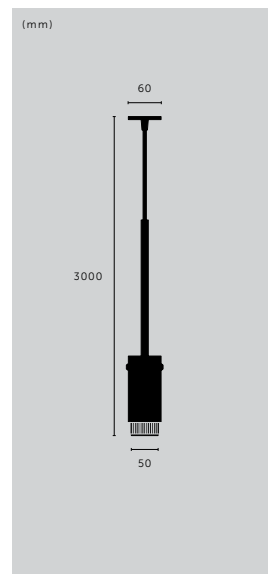

EXHAUST / PENDANT

type: **PENDANT LIGHT**
socket: **GU10**
voltage: **220-240V**
classification: **CB/CE CERTIFIED CLASS 1 & IP20**

finish: (body) **sku:** (body)

- stone RBB-21696
- graphite RBB-17695

finish: (detail kit) **sku:** (detail kit)

- burnt steel RBB-36795
- steel RBB-07686
- brass RBB-05685
- gun metal RBB-35687