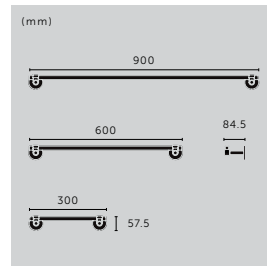

TOWEL RAIL / CAST

type: **TOWEL HOLDER**
size: **SMALL, MEDIUM, LARGE**
material: **SOLID METAL**
details: **ROUGH-CAST KNUCKLES**