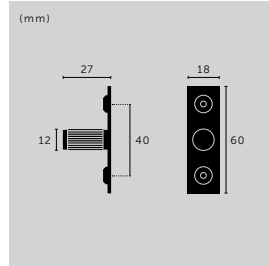

sku:

GFK-36439
GFK-07320
GFK-05321
GFK-35324
GFK-02323