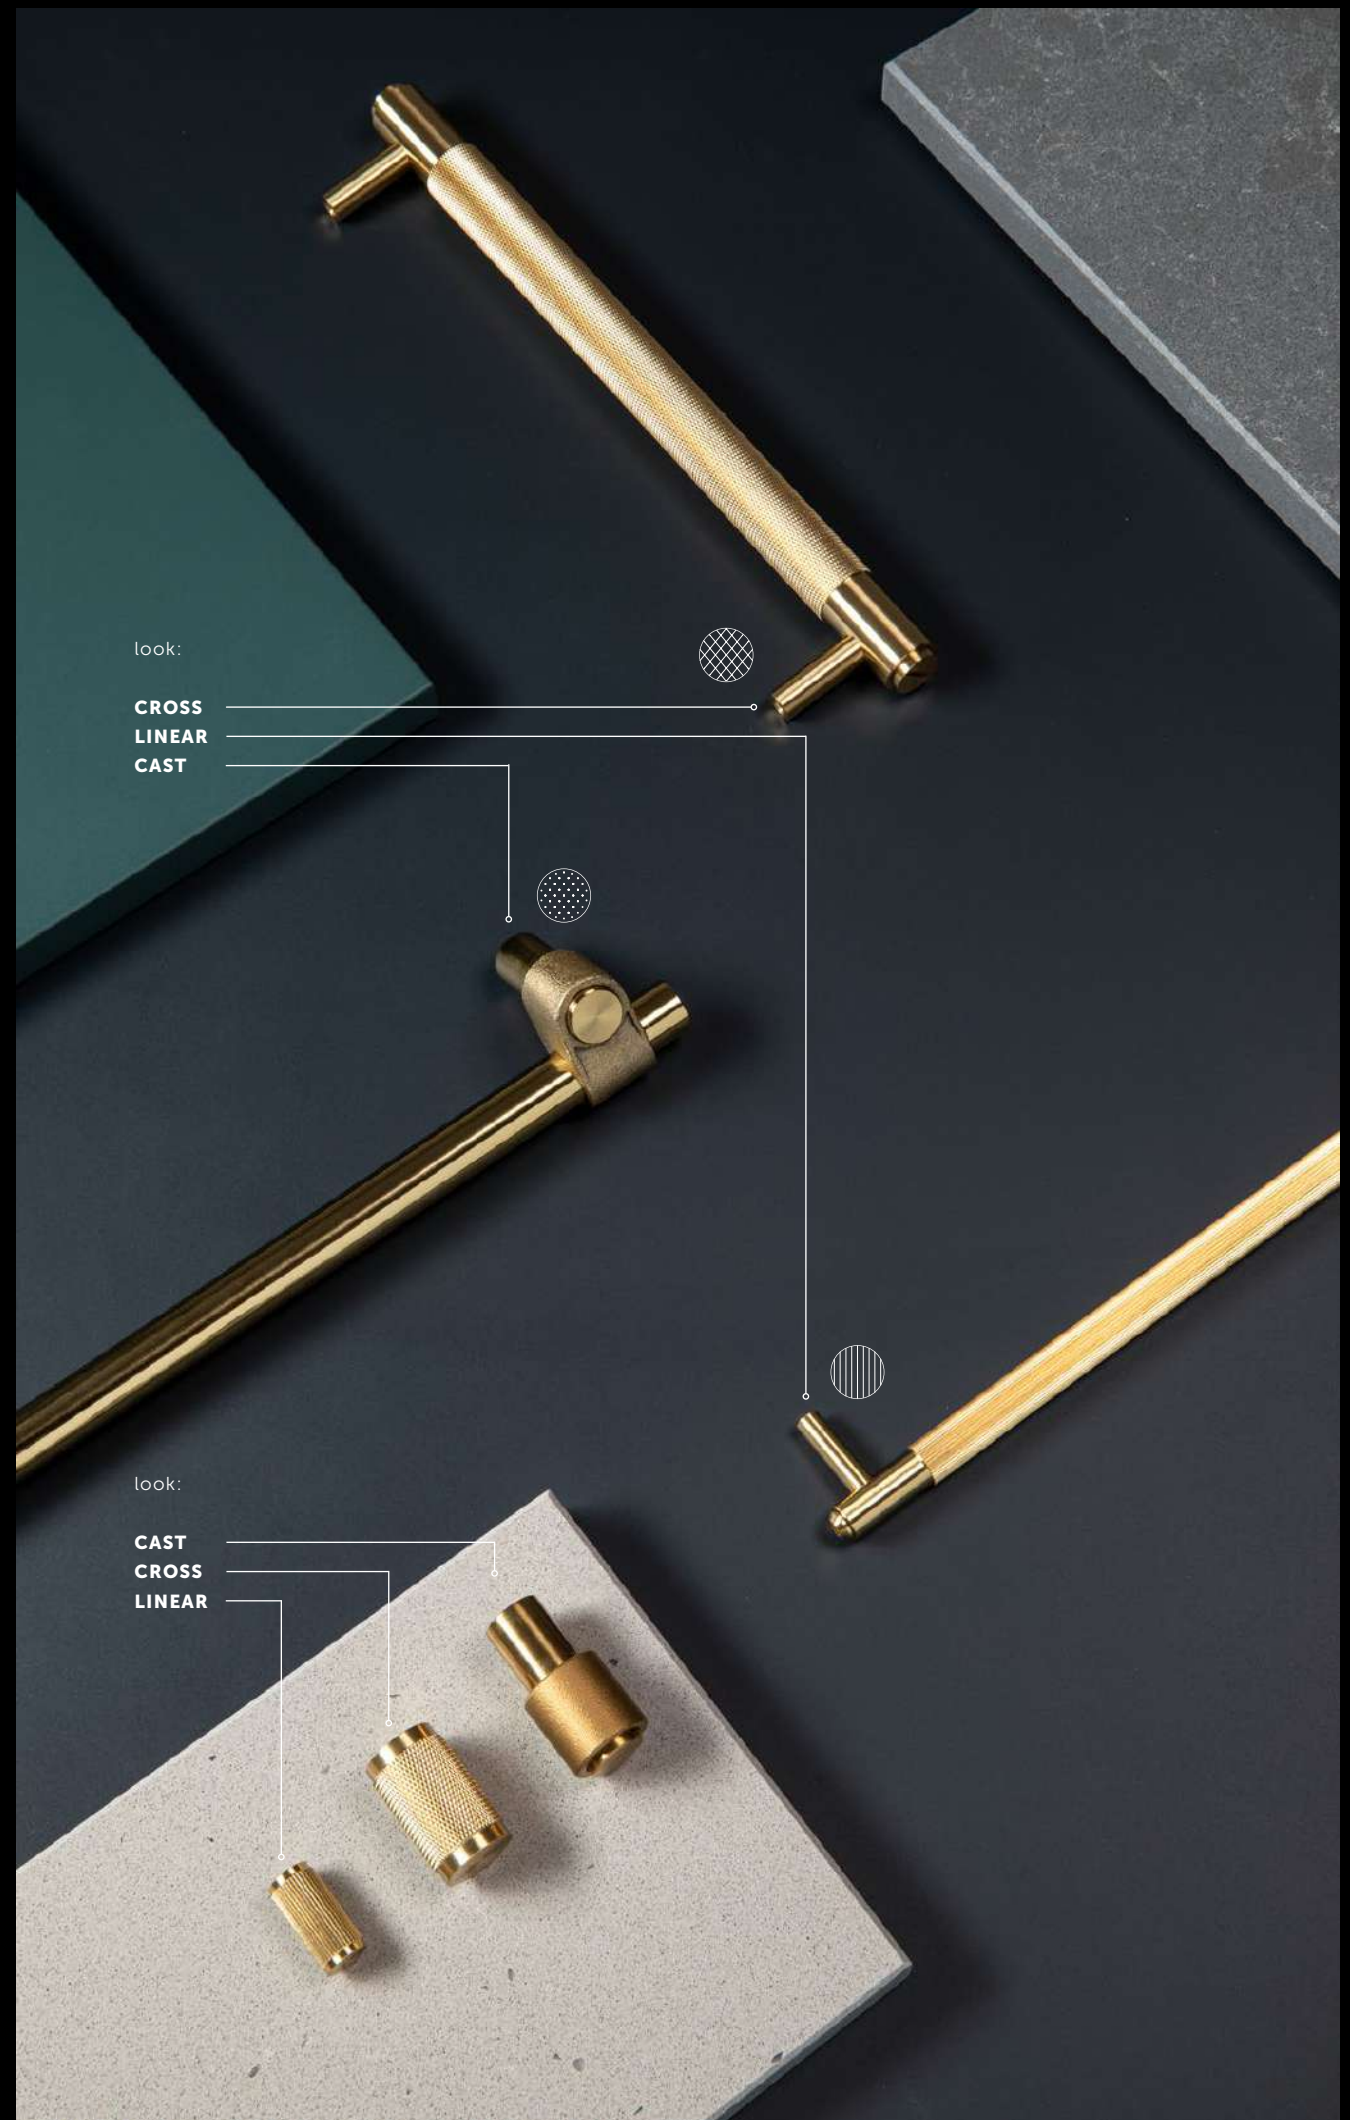

BEHIND THE LOOKS

Buster + Punch has three looks: CROSS, LINEAR and CAST. Each look has its own set of influences and aesthetic attributes to help you create the perfect interior styling. CROSS is industrial, made from solid metal bar with a cross knurling created using a diamond-tip CNC lathe, it features a solid metal coin screw detail. LINEAR has an elegant, long knurl that runs along its slimmed down solid metal bar and has a tapered torx screw detail. CAST is an architectural design where rough cast elements meet a smooth, hand-polished solid metal bar and is capped with solid metal spun screws. The nature of the casting process means each piece is totally unique.

CROSS / LINEAR / CAST

CAST

[category. **CABINET HARDWARE.**]

[directory. **P.14-P.15.**]

[info. **CABINET HARDWARE / CAST.**]

Cast cabinet hardware brings a distinctive architectural look to your interiors. The contrasts of rough and smooth have a dynamic aesthetic that adds strength to any style of setting. The range features one-of-a-kind rough cast knuckles and grips, hand-polished solid metal bars and is finished with spun screw detailing. The collection includes furniture knobs, pull bars, closet bars and T-bars.