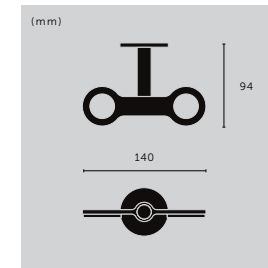

SOAP BOTTLE HOLDER / DOUBLE / CAST

function: **DAILY RITUALS**
material: **SOLID METAL**
details: **ROUGH-CAST BRACKET**
fyi: **FITS B+P BODY CARE BOTTLES**