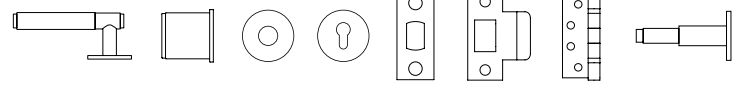

look:

types: