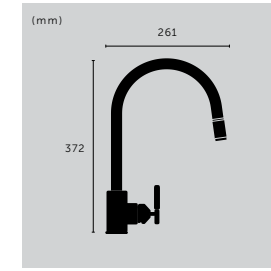

KITCHEN TAP / MIXER WITH PULL OUT SPRAY / LINEAR

knurl: **LINEAR**
type: **MIXER WITH PULL OUT SPRAY**
material: **SOLID METAL**
feature: **PULL OUT SPRAY**

finish:
▶ steel
brass
gun metal
welders black

sku: (UK)
RKT-071664
RKT-051665
RKT-351667
RKT-591666

sku: (EU)
C0-072625
C0-052626
C0-352628
C0-592627

KITCHEN TAP / 4-IN-1 / LINEAR

knurl: **LINEAR**
type: **4-IN-1**
material: **SOLID METAL**
feature: **MIXES HOT + COLD WATER PLUS FILTERED COLD + INSTANT HOT WATER**