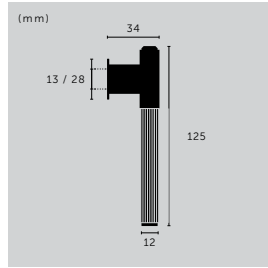

sku:

GLB-36440
GLB-07325
GLB-05326
GLB-35329
GLB-02328