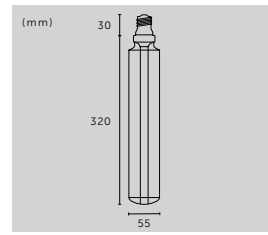

BUSTER BULB / TUBE

category: **LIGHT BULBS**
socket: **E27**
power: **2W**
supply: **220-240V~**
cri: **80**
light appearance: **2600-2700K***
lumen: **100-110***

type: dimmable
non-dimmable

finish: crystal
crystal

sku: CTB-121646
CTB-121647

*For breakdown of lumen and light appearance for individual bulb finishes refer to tech specs.