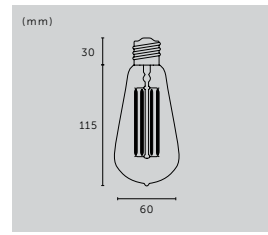

LED-TEARDROP AMBER

category: **LIGHT BULBS**
socket: **E27**
power: **3.5W**
supply: **220-240V~**
cri: **80**
light appearance: **2500K**
lumen: **400**

type: dimmable

finish: amber

sku: BU-TD-E27-LEDF-CR-A