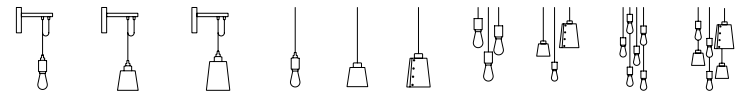

HOOKED

[category. LIGHTING.]

[directory. P.62-P.63.]

look:

types: