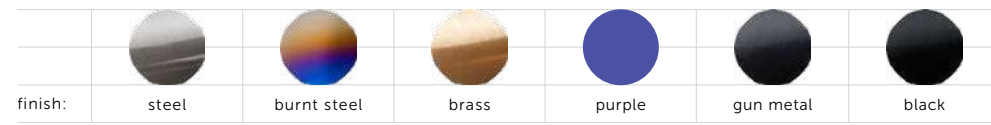

MACHINED VASE

details: **MACHINED SOLID METAL**

finish:
▶ steel
▶ brass

sku:
UK-MA-VAS-ST-A
UK-MA-VAS-BR-A

MACHINED WHISKY

details: **MACHINED SOLID METAL**

finish:
▶ steel
▶ brass

sku:
UK-MA-WHI-ST-A
UK-MA-WHI-BR-A

MACHINED CANDELABRA

details: **MACHINED SOLID METAL**

finish:
▶ steel
▶ brass

sku:
UK-MA-CAN-ST-A
UK-MA-CAN-BR-A

MACHINED TRAY

details: **MACHINED SOLID METAL**

finish:
▶ steel
▶ brass

sku:
UK-MA-SIM-ST-A
UK-MA-SIM-BR-A

TEALIGHT CANDLE HOLDER

knurl: **CROSS**
details: **SOLID METAL**

finish:
▶ steel
▶ brass

sku:
RCH-07114
RCH-05115

TEALIGHT CANDLE HOLDER / SET OF 3

knurl: **CROSS**
details: **SOLID METAL**

finish:
▶ steel
▶ brass

sku:
RCH-07116
RCH-05117

CUFFLINKS

knurl: **CROSS**
details: **SOLID KNURLED METAL**

finish:
▶ steel
▶ brass
▶ black

sku:
UK-CUF1-ST-A
UK-CUF1-BR-A
UK-CUF1-BL-A

DOUBLE BRACELET

knurl: **CROSS**
details: **PLAITED BLACK LEATHER**

finish: (36 cm) **sku:** (36 cm)
▶ brass UK-B1-D-36-BR-A

finish: (40 cm) **sku:** (40 cm)
▶ brass UK-B1-D-40-BR-A
▶ black UK-B1-D-40-BL-A

finish: (42 cm) **sku:** (42 cm)
▶ brass UK-B1-D-42-BR-A
▶ black UK-B1-D-42-BL-A

NECKLACE

knurl: **CROSS / LINEAR**
details: **SOLID KNURLED METAL**

finish: (cross) **sku:** (cross)
▶ steel UK-NL-V-ST-A
▶ brass UK-NL-V-BR-A
▶ black + 18k gold UK-NL-V-EX
▶ black UK-NL-V-BL-A

finish: (linear) **sku:** (linear)
▶ burnt steel RNE-36527

DOG COLLAR

knurl: **CROSS**
details: **EMBOSSED LEATHER**

finish: (x-small) **sku:** (x-small)
▶ black + purple + steel RPA-02768
▶ black + purple + brass RPA-02767

finish: (small) **sku:** (small)
▶ black + purple + steel RPA-02770
▶ black + purple + brass RPA-02769

finish: (medium) **sku:** (medium)
▶ black + purple + steel RPA-02772
▶ black + purple + brass RPA-02771

finish: (large) **sku:** (large)
▶ black + purple + steel RPA-02774
▶ black + purple + brass RPA-02773