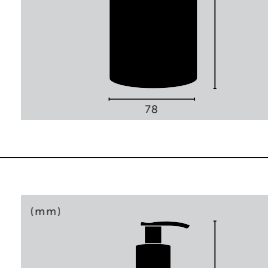

BODY WASH / RUM SILENCER

size: **500ML / 16.9 FL.OZ.**
notes: **RUM, EUCALYPTUS, CUT GRASS**

type: sku:
▶ rum silencer UAB-562341

BODY WASH / WILD MINT AMPLIFIER

size: **500ML / 16.9 FL.OZ.**
notes: **PEPPERMINT, GRAPEFRUIT, GINGER**