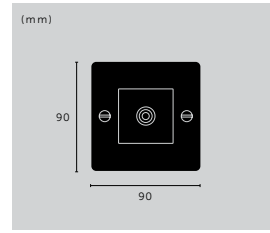

1G TOGGLE SWITCH

knurl: **CROSS**
tech: **ON/OFF**
2-WAY
10AX
details: **SOLID METAL**