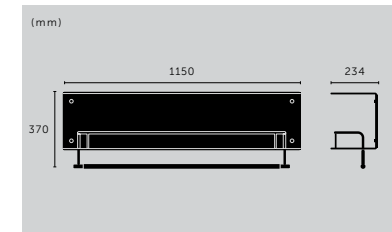

HANGER SHELF

type: **SHELF + PAN RAIL**
max load: **30KG**
details: **COIN SCREWS**

finish:
stone + steel
stone + brass
stone + gun metal
black + steel
▶ black + brass
black + gun metal

sku:
USV-231928
USV-251927
USV-651929
USV-041924
USV-061923
USV-531925