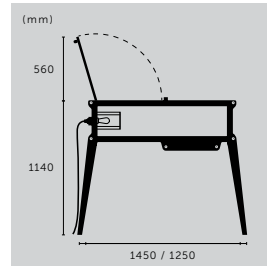

finish: (uk) ▶ american walnut
finish: (eu) american walnut
sku: (uk) UK-RS-WA-BR-GBS-A
sku: (eu) U-RS-WA-BR-GBS-A

finish:	silver oak	american walnut	black ash	steel	brass	gun metal