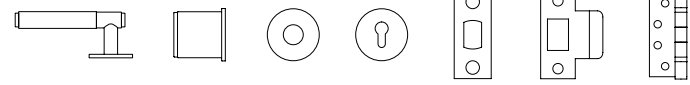

look:

types: