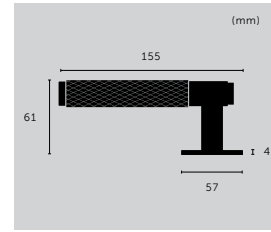

DOOR HANDLE / FIXED / CROSS

type: **FIXED CROSS**
finish: steel, brass, smoked bronze, black
sku: RLH-07226, RLH-05227, RLH-09228, RLH-02229