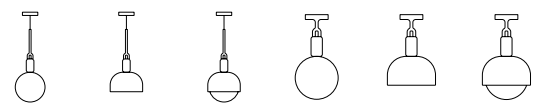

[category. LIGHTING.]

[directory. P.60-P.61.]

look:  types:

finish: 

finish (shade): 

[info. FORKED.]

A tribute to solid metal and the techniques used to bring them to life, the modular Forked collection entralls the eye in a piece that's one of our largest in terms of physical scale and presence. Choose from a ceiling or pendant light, add a shade, globe or both, in the finish of your choice. Machined and handmade elements are fused into one design, finished with our one-of-a-kind rough cast fork detail. Each light comes with its own specially-designed B+P LED light bulb. For situations where you want a soft decorative light, the smoked globe variants are a good direction to explore. For a more functional ambient light choose a Forked with an opal globe. Adding a shade can also help to shape Forked's light qualities, making it more directional.