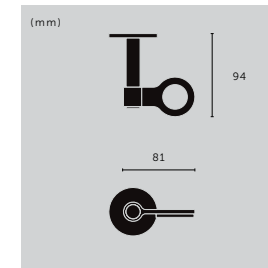

SOAP BOTTLE HOLDER / SINGLE / CAST

function: **DAILY RITUALS**
material: **SOLID METAL**
details: **ROUGH-CAST BRACKET**
fyi: **FITS B+P BODY CARE BOTTLES**