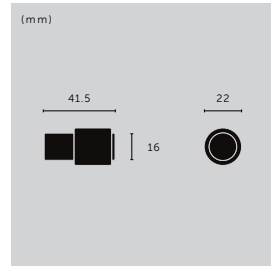

look: CAST				
finish:	steel	brass	gun metal	welders black

FURNITURE KNOB / CAST

type: **CABINET KNOB**
details: **CAST GRIP**

finish:

- steel
- brass
- gun metal
- welders black

sku:

UFK-071272
UFK-051273
UFK-351274
UFK-481275