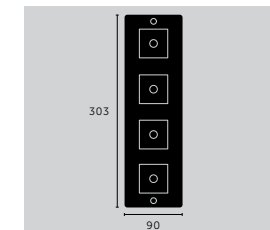

4G WALL PLATE / VERTICAL

mount: **VERTICAL**
details: **SOLID METAL**
including: **INFILLS**

finish:
white
steel
▶ brass
smoked bronze
black

sku:
CPL-142400
CPL-072403
CPL-052402
CPL-092404
CPL-022401