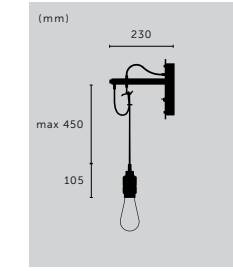

HOOKED WALL / NUDE

type: **WALL LIGHT**
knurl: **CROSS**

finish:	sku:
stone + steel	RHW-23331
▶ stone + brass	RHW-25329
stone + smoked bronze	RHW-24330
graphite + steel	RHW-19334
graphite + brass	RHW-18332
graphite + smoked bronze	RHW-20333