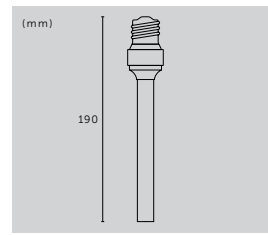

FORKED BUSTER BULB

category: **LIGHT BULBS**
socket: **E27**
power: **5W**
supply: **220-240V~**
cri: **80**
light appearance: **2700K**
lumen: **380**

type: dimmable

finish: opal

sku: RFB-011579