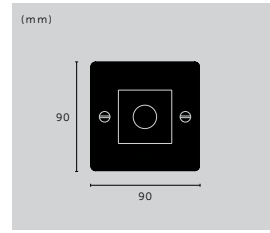

[look: CROSS.]					
finish:	white	steel	brass	smoked bronze	black

1G DIMMER / 250W

knurl: **CROSS**
type: **1G**
tech: **250W LED**
details: **RETRACTIVE**
SOLID METAL