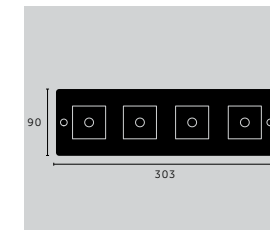

4G WALL PLATE / HORIZONTAL

mount: **HORIZONTAL**
details: **SOLID METAL**
including: **INFILLS**

finish:
white
steel
▶ brass
smoked bronze
black

sku:
CPL-142004
CPL-072007
CPL-052006
CPL-092008
CPL-022005