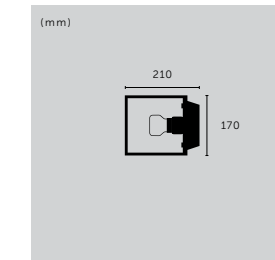

CAGED WALL / SMALL

type: **WALL LIGHT / CEILING LIGHT**
socket: **E27**
voltage: **220-240V**
classification: **CB/CE CERTIFIED CLASS 1 & IP20**

finish: white marble
black marble

sku: RCA-14274
RCA-02275

fyi: this can also be fitted as a ceiling light