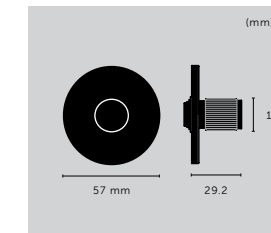

THUMBTURN LOCK / LINEAR

process: **DIAMOND CNC LATHE LINEAR**
finish: steel, brass, gun metal, welders black
sku: RLL-071078, RLL-051077, RLL-091079, RLL-481076