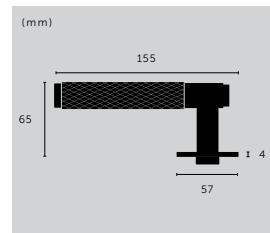

DOOR HANDLE SET / CROSS

type: **UNSPRUNG CC 30 MM (SCANDINAVIA) CROSS**
finish: steel, brass, smoked bronze, black
sku: SW-LH-U-30-ST-A, SW-LH-U-30-BR-A, SW-LH-U-30-SM-A, SW-LH-U-30-BL-A