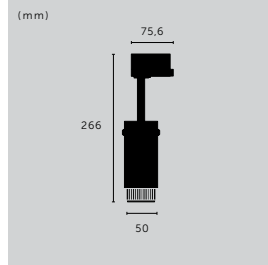

EXHAUST / TRACK

type: **SPOTLIGHT**
socket: **GU10**
voltage: **220-240V**
classification: **CB/CE CERTIFIED CLASS 1 & IP20**

finish: (body) **sku:** (body)

- stone RSH-21704
- graphite RSH-17703

finish: (detail kit) **sku:** (detail kit)

- burnt steel RBB-36795
- steel RBB-07686
- brass RBB-05685
- gun metal RBB-35687