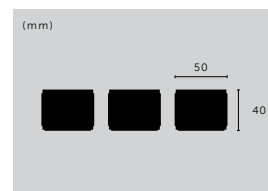

TEALIGHT CANDLE HOLDER / SET OF 3

knurl: **CROSS**
details: **SOLID METAL**

finish:
▶ steel
▶ brass

sku:
RCH-07116
RCH-05117