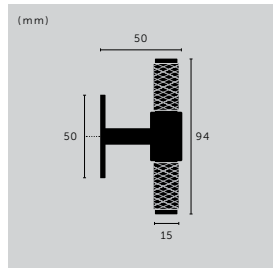

sku:

UK-TB-HP-ST-C
UK-TB-HP-BR-C
UK-TB-HP-SM-C
UK-TB-HP-BL-C