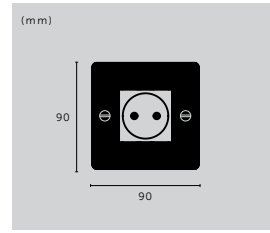

1G SOCKET

type: **SCHUKO TYPE F**
tech: **16 A**
details: **SOLID METAL**