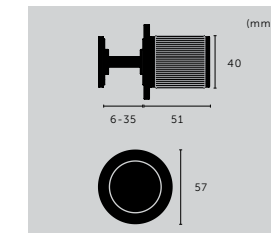

DOOR KNOB / SINGLE-SIDED / LINEAR

type: **FIXED LINEAR**
finish: steel, brass, gun metal, welders black
sku: RDK-071058, RDK-051057, RDK-091059, RDK-481056