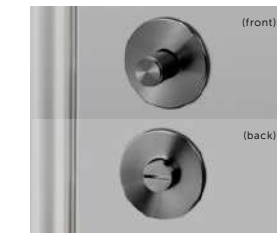

THUMBTURN LOCK / LINEAR

process: **DIAMOND CNC LATHE LINEAR**
finish: steel, brass, gun metal, welders black
sku: RLL-071078, RLL-051077, RLL-091079, RLL-481076