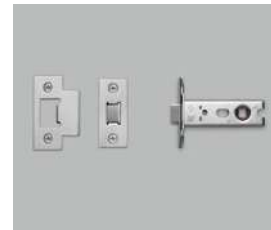

DOOR HANDLE TUBULAR LATCH

type: **57 MM BACKSET**
details: **FOR USE WITH OUR DOOR HANDLES (NOT FIXED)**

finish:
▶ steel
▶ brass
gun metal
black

sku:
GLL-071161
GLL-051160
GLL-351165
GLL-021163