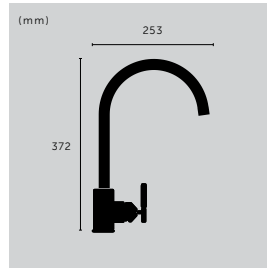

look: CROSS								
finish:	steel	brass	gun metal	welders black				

KITCHEN TAP / MIXER / CROSS

knurl: **CROSS**
type: **MIXER TAP**
material: **SOLID METAL**

finish:
steel
▶ brass
gun metal
welders black

sku: (UK)
RKT-071568
RKT-051569
RKT-351571
RKT-481570

sku: (EU)
C0-072613
C0-052614
C0-352616
C0-592615