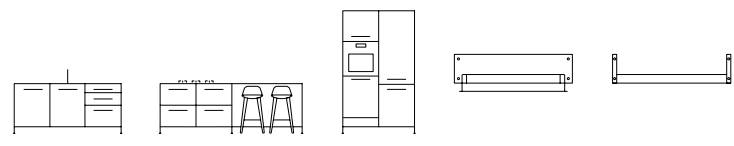

sku:
▶ UAB-562344

[room. KITCHEN.]

B&P KITCHEN

Design your Buster + Punch Kitchen using our intuitive online configurator at busterandpunch.com/kitchens

types:

finish:

[fronts. **OFF-BLACK.**]

[info. **KITCHEN.**]