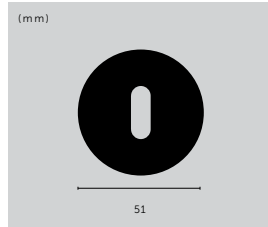

KEY ESCUTCHEON PLATE / CC 27 MM

type: **CC 27 MM (SWEDEN)**
details: **SPUN METAL**

finish:
▶ steel
▶ brass
smoked bronze
gun metal
welders black
black

sku:
SW-ESC-27-ST-A
SW-ESC-27-BR-A
SW-ESC-27-SM-A
SES-351877
SES-591876
SW-ESC-27-BL-A