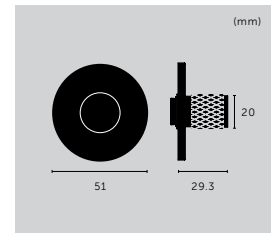

THUMBTURN LOCK / CROSS

type: **CC 38 MM CROSS**
finish: steel, brass, smoked bronze, black
sku: UK-TT-38-ST-A, UK-TT-38-BR-A, UK-TT-38-SM-A, UK-TT-38-BL-A