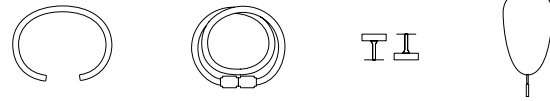

JEWELLERY

[category. **ACCESSORIES.**]

[directory. **P.107.**]

look:

types: