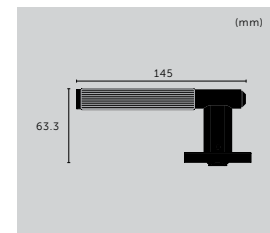

DOOR HANDLE SET / LINEAR

type: **UNSPRUNG CC 30 MM (SCANDINAVIA) LINEAR**
finish: steel, brass, welders black
sku: SDD-072065, SDD-052066, SDD-072065