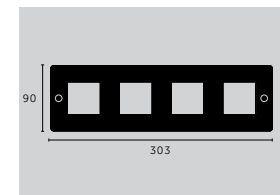

mount: **HORIZONTAL**
details: **SOLID METAL**

finish:
▶ white
steel
brass
smoked bronze
black

sku:
CPL-142019
CPL-072022
CPL-052021
CPL-092023
CPL-022020

4G WALL PLATE / HORIZONTAL

mount: **HORIZONTAL**
details: **SOLID METAL**