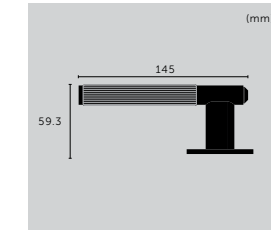

DOOR HANDLE / FIXED / LINEAR

type: **FIXED LINEAR**
finish: steel, brass, gun metal, welders black
sku: RLH-071046, RLH-051045, RLH-091047, RLH-481044