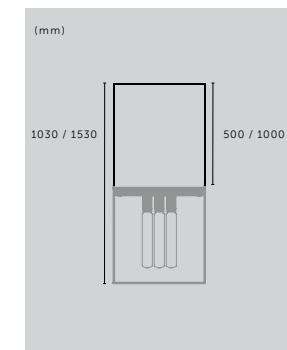

sku: RCA-14370
RCA-02371

CAGED CEILING 5.0 / EXTENSION CAGE

fyi: **TO USE WITH CAGED CEILING 5.0 & 4.0**

finish: black

sku: EU-CG-EX-0.5-A

ROOM:

- KITCHEN
- BATHROOM
- BEDROOM
- LIVING ROOM

[house of. **BUSTER + PUNCH.**]