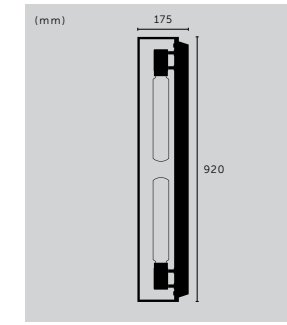

CAGED WALL / X-LARGE

type: **WALL LIGHT**
socket: **E27**
voltage: **220-240V**
classification: **CB/CE CERTIFIED CLASS 1 & IP20**

finish: white marble
black marble

sku: RCA-14376
RCA-02377