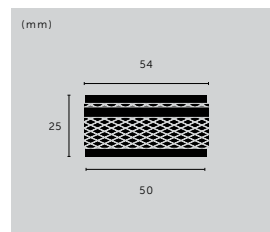

DOOR STOP / FLOOR

type: **FLOOR MOUNTED CROSS**
finish: steel, brass, smoked bronze, black
sku: RDS-07269, RDS-05270, RDS-09271, RDS-02272