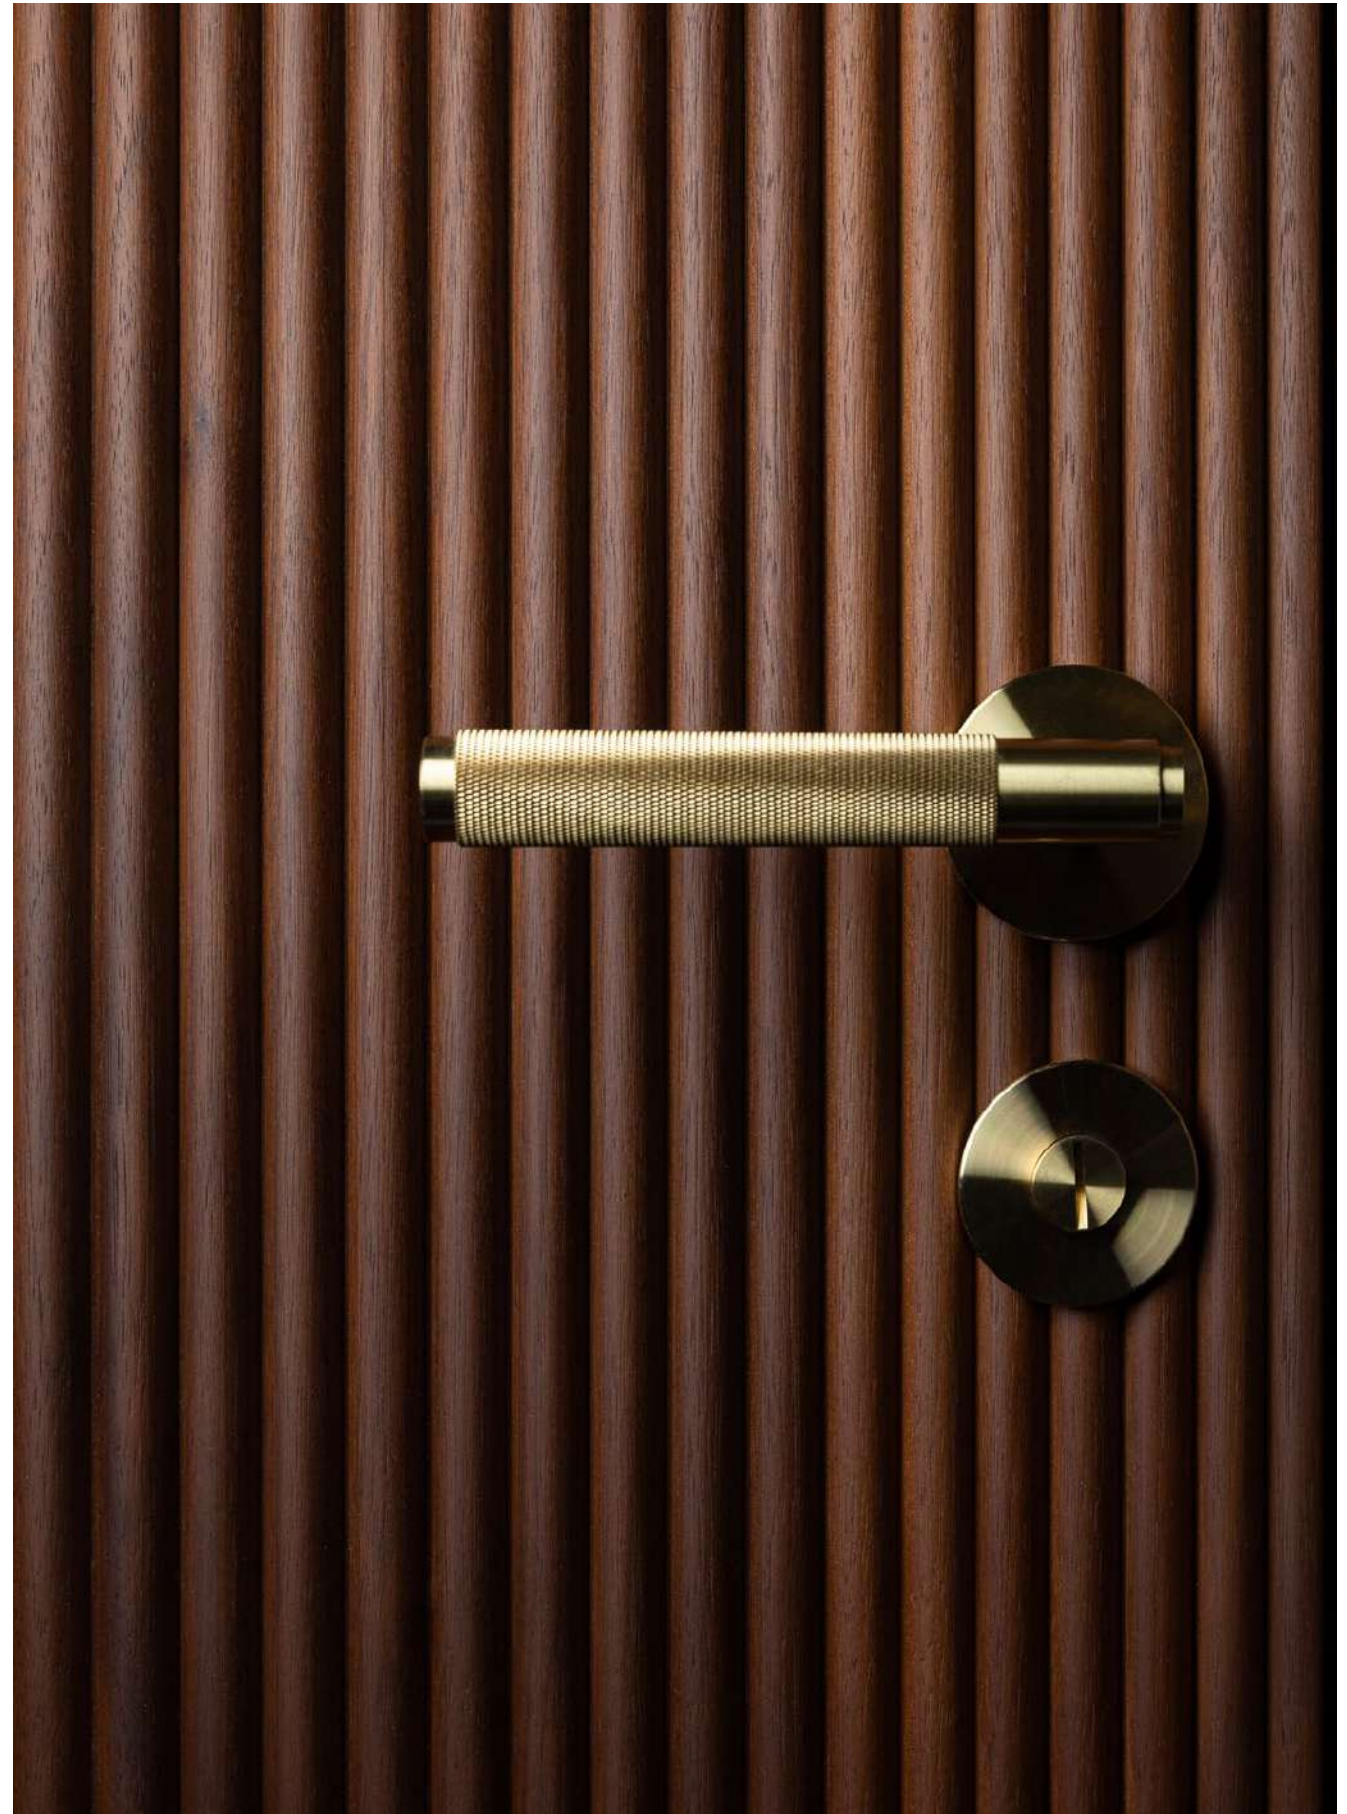

[type. DOOR STOP / WALL.]

[type. DOOR STOP / FLOOR.]

[type. DOOR KNOB.]

[type. DOOR HANDLE.]

[type. DOOR HANDLE.]

DIRECTORY CROSS DOOR HARDWARE

look: CROSS				
finish:	steel	brass	smoked bronze	black

DOOR HANDLE SET / CROSS