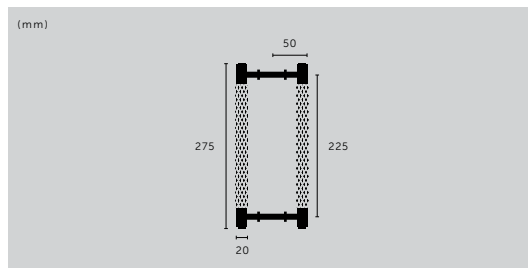

sku:

RPB-07277
RPB-05278
RPB-09279
RPB-02280