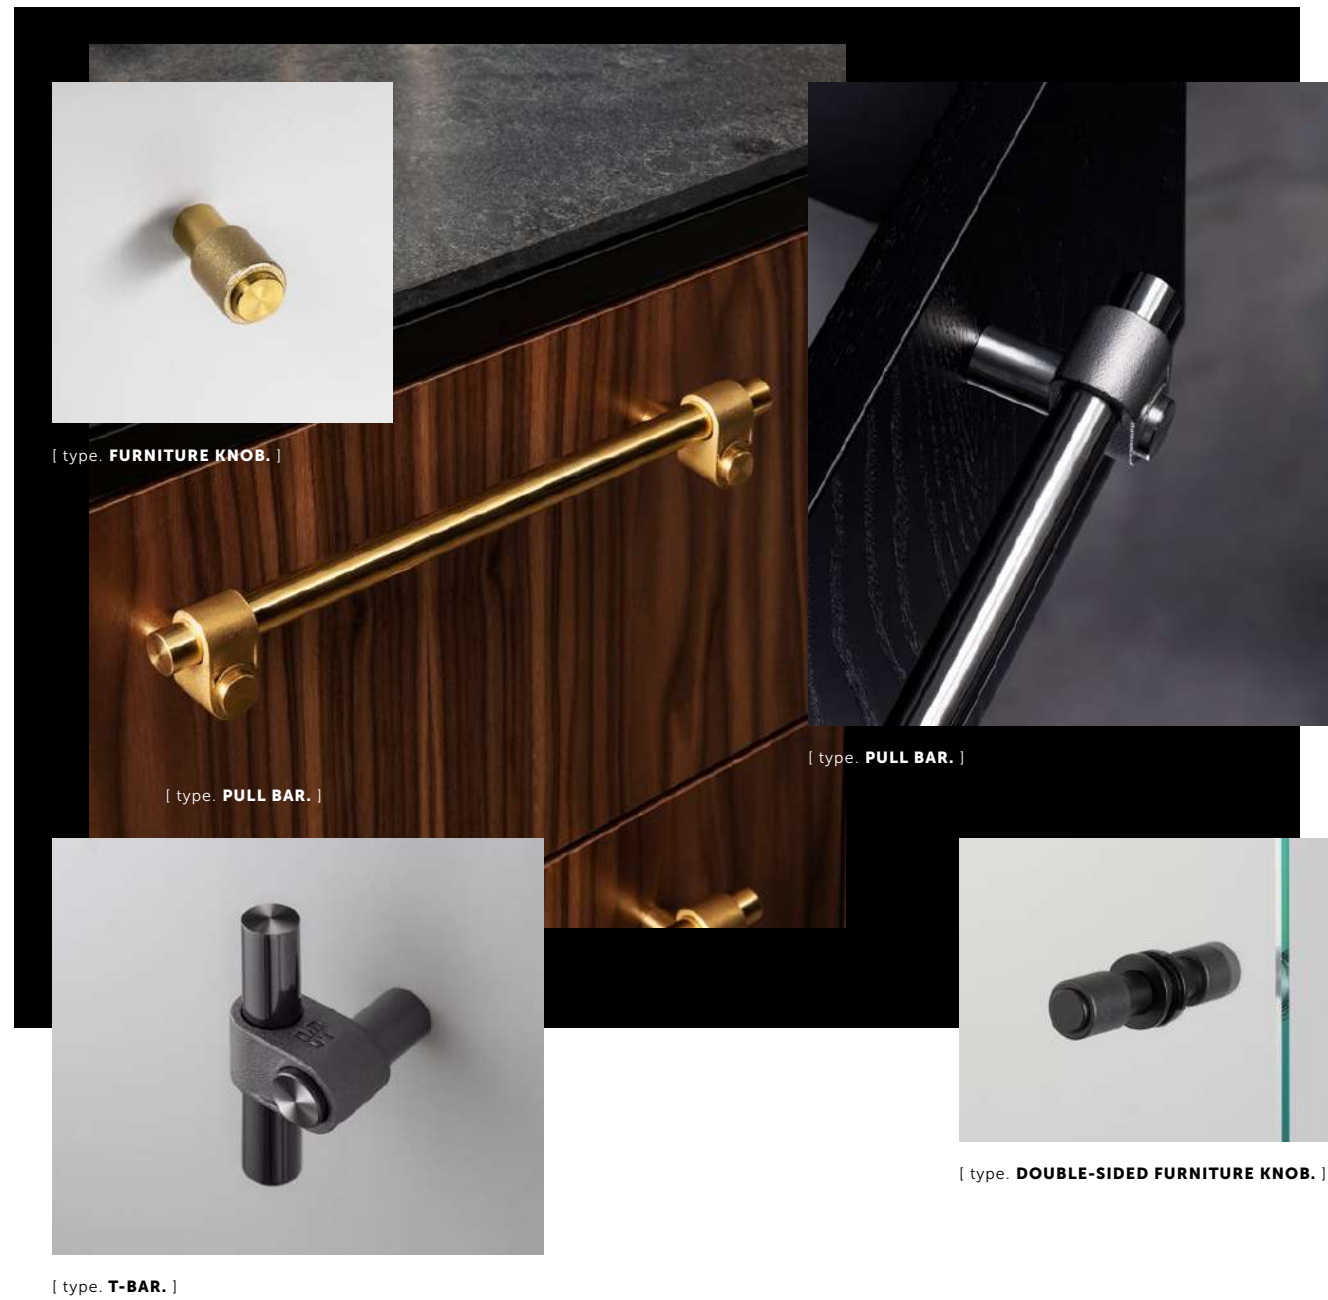

CROSS / LINEAR / CAST

CAST

[category. **CABINET HARDWARE.**]

[directory. **P.14-P.15.**]

[info. **CABINET HARDWARE / CAST.**]

Cast cabinet hardware brings a distinctive architectural look to your interiors. The contrasts of rough and smooth have a dynamic aesthetic that adds strength to any style of setting. The range features one-of-a-kind rough cast knuckles and grips, hand-polished solid metal bars and is finished with spun screw detailing. The collection includes furniture knobs, pull bars, closet bars and T-bars.

[info. **CABINET HARDWARE / LINEAR.**]

Linear cabinet hardware adds a real sense of elegance and refinement to everything it touches. The collection is made from solid metal bar, with torx screw detailing, and the crisp, linear diamond-cut knurling that catches the light. All refined by hand and packaged for a great unboxing experience. The range includes cabinet knobs, L-bars, pull bars and the striking B+P precious bar.