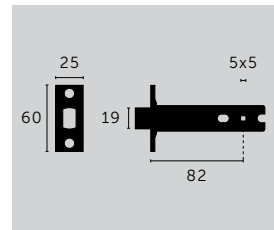

THUMBTURN LOCK DEADBOLT LATCH

type: **82 MM BACKSET**
details: **FOR USE WITH OUR THUMBTURN LOCKS**

finish:
▶ steel
▶ brass
▶ gun metal
black

sku:
GLL-051178
GLL-071179
GLL-351183
GLL-021181