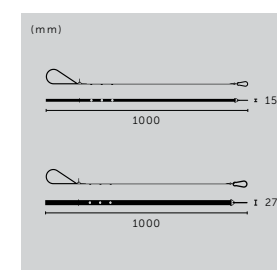

DOG LEAD

details: **EMBOSSED LEATHER**

finish: (15mm) **sku:** (15mm)
▶ black + purple + steel RPA-02778
▶ black + purple + brass RPA-02777

finish: (27mm) **sku:** (27mm)
▶ black + purple + steel RPA-02780
▶ black + purple + brass RPA-02779