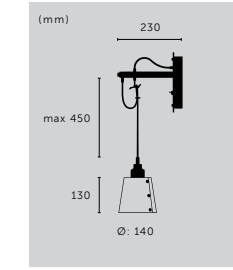

HOOKED WALL / SMALL

type: **WALL LIGHT**
knurl: **CROSS**

finish:	sku:
stone + steel	RHW-23455
stone + brass	RHW-25453
stone + smoked bronze	RHW-24454
graphite + steel	RHW-19452
graphite + brass	RHW-18450
▶ graphite + smoked bronze	RHW-20451