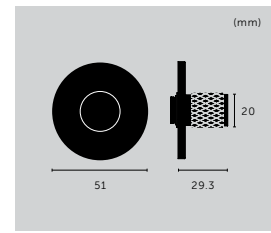

THUMBTURN LOCK / CROSS

type: **CC 27 MM (SCANDINAVIA) CROSS**
finish: steel, brass, smoked bronze, black
sku: SW-TT-27-ST-A, SW-TT-27-BR-A, SW-TT-27-SM-A, SW-TT-27-BL-A