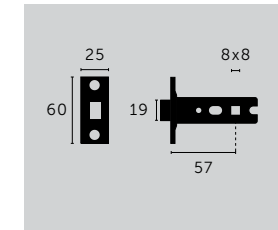

DOOR HANDLE TUBULAR LATCH

type: **57 MM BACKSET**
details: **FOR USE WITH OUR DOOR HANDLES (NOT FIXED)**

finish:
▶ steel
▶ brass
gun metal
black

sku:
GLL-071161
GLL-051160
GLL-351165
GLL-021163