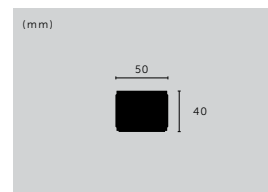

TEALIGHT CANDLE HOLDER

knurl: **CROSS**
details: **SOLID METAL**

finish:
▶ steel
▶ brass

sku:
RCH-07114
RCH-05115