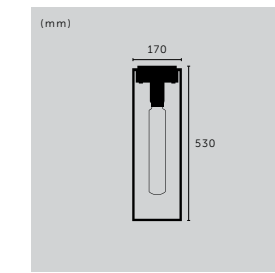

CAGED CEILING / LARGE

type: **CEILING LIGHT**
socket: **E27**
voltage: **220-240V**
classification: **CB/CE CERTIFIED CLASS 1 & IP20**

finish: white marble
black marble

sku: RCA-14368
RCA-02369