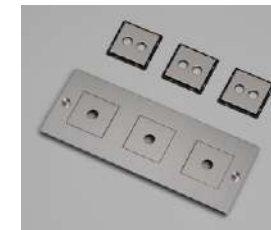

3G WALL PLATE / HORIZONTAL

mount: **HORIZONTAL**
details: **SOLID METAL**
including: **INFILLS**

finish:
white
▶ steel
brass
smoked bronze
black

sku:
CPL-141999
CPL-072002
CPL-052001
CPL-092003
CPL-022000