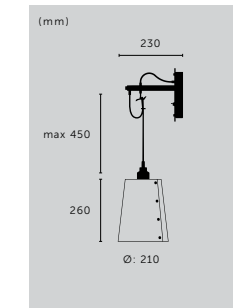

HOOKED WALL / LARGE

type: **WALL LIGHT**
knurl: **CROSS**

finish:	sku:
▶ stone + steel	RHW-23449
stone + brass	RHW-25447
stone + smoked bronze	RHW-24448
graphite + steel	RHW-19446
graphite + brass	RHW-18444
graphite + smoked bronze	RHW-20445