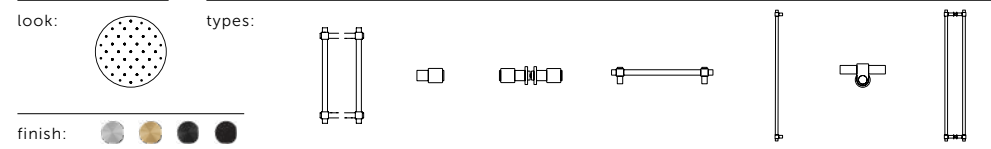

CAST

[category. **CABINET HARDWARE.**]

[directory. **P.14-P.15.**]