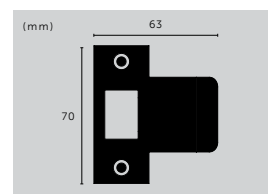

STRIKE PLATE KIT / T-SHAPED

type: **75 MM DOOR**

finish:
▶ steel
▶ brass
gun metal
▶ black

sku:
UDS-071787
UDS-051788
UDS-351792
UDS-021790