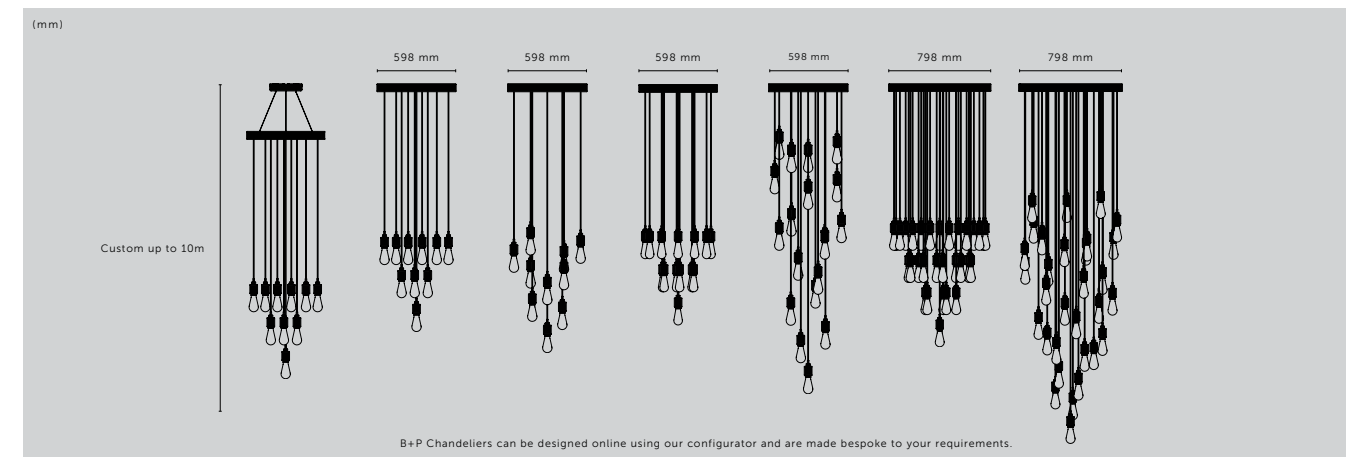

HEAVY METAL CHANDELIER / 31.0

type: **CHANDELIER**
socket: **E27**
voltage: **220-240V**
classification: **CB/CE CERTIFIED**
CLASS 1 & IP20

finish: (surface)
▶ steel
brass
smoked bronze
black

sku: (surface)
RHC-072369
RHC-052367
RHC-452371
RHC-022373

finish: (suspended)
▶ steel
brass
smoked bronze
black

sku: (suspended)
RHC-072370
RHC-052368
RHC-452372
RHC-022374