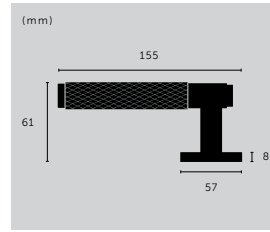

DIRECTORY CROSS DOOR HARDWARE

look: CROSS				
finish:	steel	brass	smoked bronze	black

DOOR HANDLE SET / CROSS

type: **SPRUNG 38 MM CROSS**
finish: steel, brass, smoked bronze, black
sku: UK-LH-S-38-ST-A, UK-LH-S-38-BR-A, UK-LH-S-38-SM-A, UK-LH-S-38-BL-A