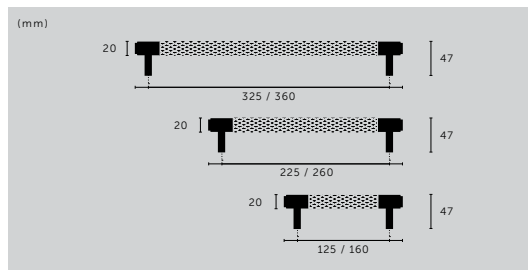

sku: (large)

UK-PB-H-360-ST-A
UK-PB-H-360-BR-A
UK-PB-H-360-SM-A
UK-PB-H-360-BL-A