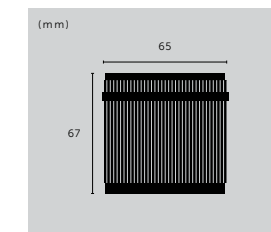

DOOR STOP / FREE STANDING

type: **FREE STANDING LINEAR**
finish: steel, brass, gun metal, welders black
sku: UDS-071542, UDS-051543, UDS-351544, UTB-592554