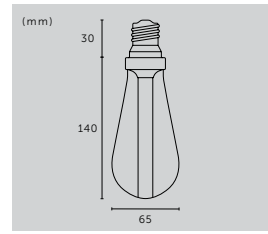

BUSTER BULB

category: **LIGHT BULBS**
socket: **E27**
power: **2W**
supply: **220-240V~**
cri: **80**
light appearance: **2400-2700K***
lumen: **60-125***

type: dimmable
dimmmable
dimmmable

finish: crystal
gold
smoked

sku: CBB-121026
CBB-131028
CBB-091027
CBB-121029
CBB-131031
CBB-091030

*For breakdown of lumen and light appearance for individual bulb finishes refer to tech specs.

BUSTER BULB / TUBE

category: **LIGHT BULBS**
socket: **E27**
power: **2W**
supply: **220-240V~**
cri: **80**
light appearance: **2600-2700K***
lumen: **100-110***

type: dimmable
non-dimmable

finish: crystal
crystal

sku: CTB-121646
CTB-121647

*For breakdown of lumen and light appearance for individual bulb finishes refer to tech specs.

LED-TEARDROP AMBER

category: **LIGHT BULBS**
socket: **E27**
power: **3.5W**
supply: **220-240V~**
cri: **80**
light appearance: **2500K**
lumen: **400**

type: dimmable

finish: amber

sku: BU-TD-E27-LEDF-CR-A

FORKED PUNCH BULB

category: **LIGHT BULBS**
socket: **E27**
power: **5W**
supply: **220-240V~**
cri: **80**
light appearance: **2700K**
lumen: **500**

type: dimmable
dimmmable

finish: crystal
opal

sku: RFB-371578
CPB-141506

FORKED BUSTER BULB

category: **LIGHT BULBS**
socket: **E27**
power: **5W**
supply: **220-240V~**
cri: **80**
light appearance: **2700K**
lumen: **380**

type: dimmable

finish: opal

sku: RFB-011579

PUNCH BULB / PUCK

category: **LIGHT BULBS**
socket: **E27**
power: **2-5W**
supply: **220-240V~**
cri: **80**
light appearance: **2700K**
lumen: **210-420**

type: dimmable
dimmmable

finish: opal
opal / glass
opal / glass
opal / glass

sku: BB-PI-E27-D-WH-B
CPB-141506
BB-PI-E27-ND-WH-B
CPB-141507

GU10 LED BULB

category: **LIGHT BULBS**
socket: **E27**
power: **7W**
supply: **220-240V~**
cri: **80**
light appearance: **2700K**
lumen: **600**

type: 3x dimmable

finish: clear

sku: CEB-01831

CAGED WALL / SMALL