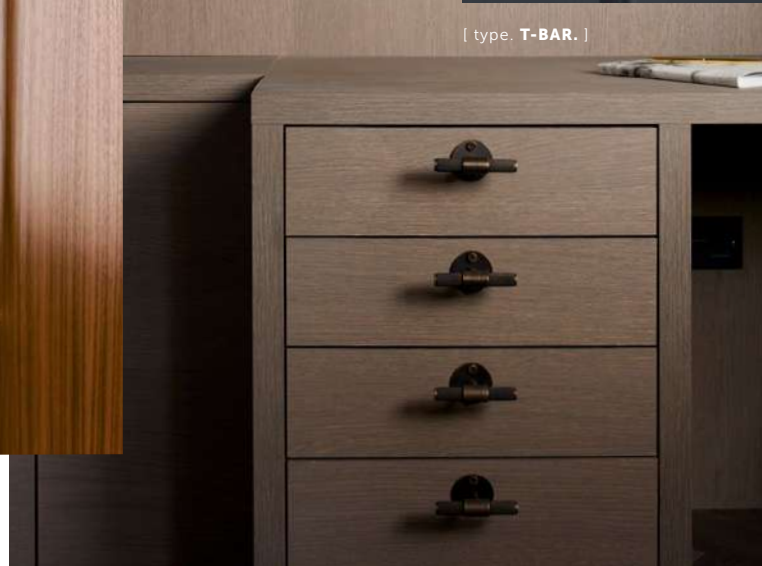

[category. **CABINET HARDWARE.**]

[directory. **P.18-P.19.**]

look:

types:

finish:

[info. **CABINET HARDWARE / CROSS.**]

The original solid metal hardware collection, our iconic Cross look lays the foundation for styling with details at the core of a space. With a refined industrial aesthetic that feels as good as it looks, the diamond-cut cross knurling pattern adds presence and drama in versatile finishes that transform your interiors. Cross hardware includes furniture knobs, pull bars, closet bars, hooks and T-bars.

[type. **FURNITURE KNOB.**]

[type. **FURNITURE KNOB / PLATE.**]

[type. **T-BAR.**]

[type. **PULL BAR / PLATE.**]

[type. **CLOSET BAR.**]

[type. **T-BAR / PLATE.**]

CABINET HARDWARE

[type. **PULL BAR.**]