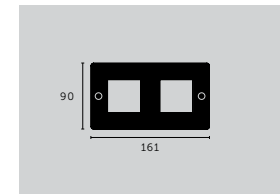

2G WALL PLATE / HORIZONTAL

mount: **HORIZONTAL**
details: **SOLID METAL**

finish:
white
steel
brass
▶ smoked bronze
black

sku:
CPL-142014
CPL-072017
CPL-052016
CPL-092018
CPL-022015

3G WALL PLATE / HORIZONTAL