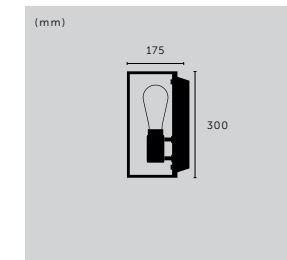

CAGED WALL / MEDIUM

type: **WALL LIGHT**
socket: **E27**
voltage: **220-240V**
classification: **CB/CE CERTIFIED CLASS 1 & IP20**

finish: white marble
black marble

sku: RCA-14272
RCA-02273