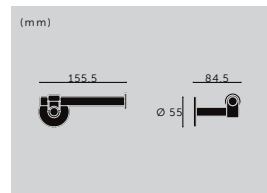

TOILET ROLL HOLDER / CAST

function: **LIFE SAVING**
material: **SOLID METAL**
details: **ROUGH-CAST KNUCKLE**