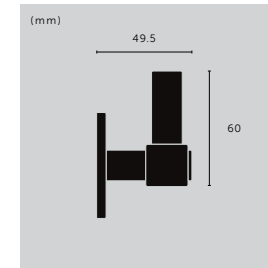

HOOK / CAST

type: **HOOK**
material: **SOLID METAL**