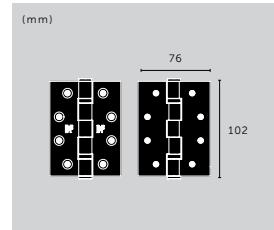

DOOR HINGES / 102 x 76 x 3 MM

details: **B+P LOGO**

finish:
▶ steel
▶ brass
welders black

sku:
RHG-071843
RHG-051844
RHG-591845