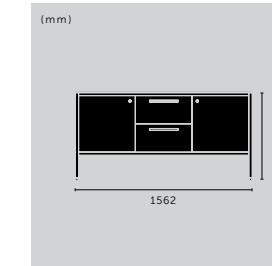

finish: ▶ american walnut + brass
black ash + steel
sku: GCF-742556
GCF-752558

DRESSER / SINGLE

type: **BESPOKE DRESSER**
countertop: **BLACK TEMPAL**
frame: **BLACK**
hardware: **PULL BAR**
knurl: **LINEAR**