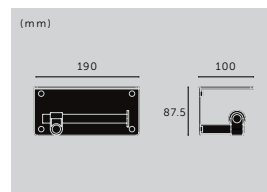

TOILET ROLL HOLDER / SHELF / CAST

type: **TOILET ROLL HOLDER WITH SHELF**
material: **SOLID METAL**
details: **HAND POLISHED SHELF**