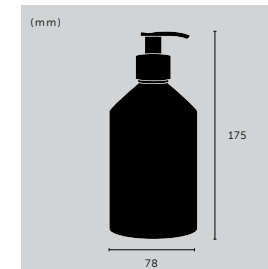

type: sku:
▶ wild mint amplifier UAB-562342

HAND WASH / VETIVER REPAIR

size: **500ML / 16.9 FL.OZ.**
notes: **VETIVER, PINK PEPPER, CEDARWOOD**

sku:
▶ UAB-562343

HAND LOTION / VETIVER REVIVAL

size: **500ML / 16.9 FL.OZ.**
notes: **VETIVER, PINK PEPPER, CEDARWOOD**