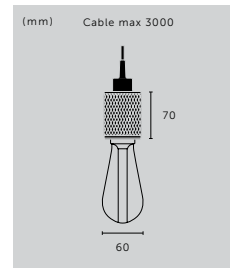

HEAVY METAL / LINEAR

type: **PENDANT LIGHT**
knurl: **LINEAR**
socket: **E27**
voltage: **220-240V**
classification: **CB/CE CERTIFIED**
IP20

type:
▶ linear knurl
linear knurl

finish:
burnt steel
gun metal

sku:
RHM-361601
RHM-351602

HEAVY METAL / CROSS

type: **PENDANT LIGHT**
knurl: **CROSS**
socket: **E27**
voltage: **220-240V**
classification: **CB/CE CERTIFIED**
IP20

type:
▶ cross knurl
cross knurl
cross knurl
cross knurl

finish:
steel
brass
smoked bronze
matt black

sku:
RHM-07647
RHM-05645
RHM-09646
RHM-02644

HEAVY METAL CHANDELIER / 10.0

type: **CHANDELIER**
socket: **E27**
voltage: **220-240V**
classification: **CB/CE CERTIFIED**
CLASS 1 & IP20

finish: (surface)
steel
brass
smoked bronze
▶ black

sku: (surface)
RHC-072353
RHC-052351
RHC-452355
RHC-022357

finish: (suspended)
▶ steel
brass
smoked bronze
black

sku: (suspended)
RHC-072354
RHC-052352
RHC-452356
RHC-022358

HEAVY METAL CHANDELIER / 19.0

type: **CHANDELIER**
socket: **E27**
voltage: **220-240V**
classification: **CB/CE CERTIFIED**
CLASS 1 & IP20

finish: (surface)
▶ steel
brass
smoked bronze
black

sku: (surface)
RHC-072361
RHC-052359
RHC-452363
RHC-022365

finish: (suspended)
▶ steel
brass
smoked bronze
black

sku: (suspended)
RHC-072362
RHC-052360
RHC-452364
RHC-022366

HEAVY METAL CHANDELIER / 31.0

type: **CHANDELIER**
socket: **E27**
voltage: **220-240V**
classification: **CB/CE CERTIFIED**
CLASS 1 & IP20

finish: (surface)
▶ steel
brass
smoked bronze
black

sku: (surface)
RHC-072369
RHC-052367
RHC-452371
RHC-022373

finish: (suspended)
▶ steel
brass
smoked bronze
black

sku: (suspended)
RHC-072370
RHC-052368
RHC-452372
RHC-022374