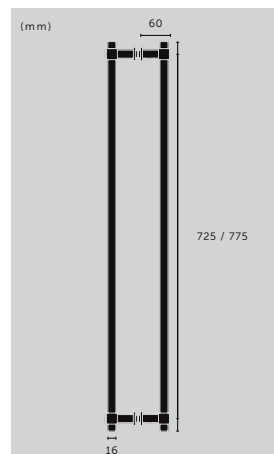

sku:

UCB-072137
UCB-052138
UCB-352139
UCB-592140