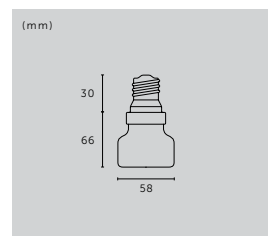

PUNCH BULB / PUCK

category: **LIGHT BULBS**
socket: **E27**
power: **2-5W**
supply: **220-240V~**
cri: **80**
light appearance: **2700K**
lumen: **210-420**

type: dimmable
dimmmable

finish: opal
opal / glass
opal / glass
opal / glass

sku: BB-PI-E27-D-WH-B
CPB-141506
BB-PI-E27-ND-WH-B
CPB-141507