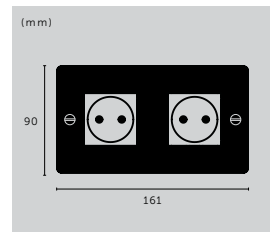

2G SOCKET

type: **SCHUKO TYPE F**
tech: **16 A**
details: **SOLID METAL**