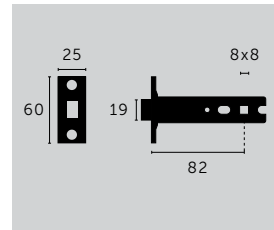

DOOR KNOB TUBULAR LATCH

type: **82 MM BACKSET**
details: **FOR USE WITH OUR DOOR KNOBS (NOT FIXED)**

finish:
▶ steel
▶ brass
gun metal
black

sku:
GLL-051166
GLL-071167
GLL-351171
GLL-021169