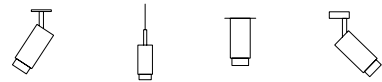

EXHAUST

look:

types: