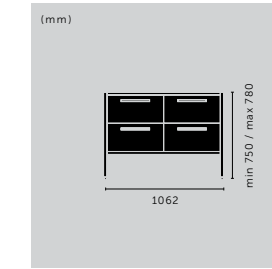

CABINET / SMALL

type: **BESPOKE CABINET**
countertop: **BLACK TEMPAL**
frame: **BLACK**
hardware: **PULL BAR**
knurl: **CROSS**

finish: american walnut + brass
▶ black ash + steel
sku: GCF-742555
GCF-752557

CABINET / MEDIUM

type: **BESPOKE CABINET**
countertop: **BLACK TEMPAL**
frame: **BLACK**
hardware: **PULL BAR / FURNITURE KNOB**
knurl: **CROSS**