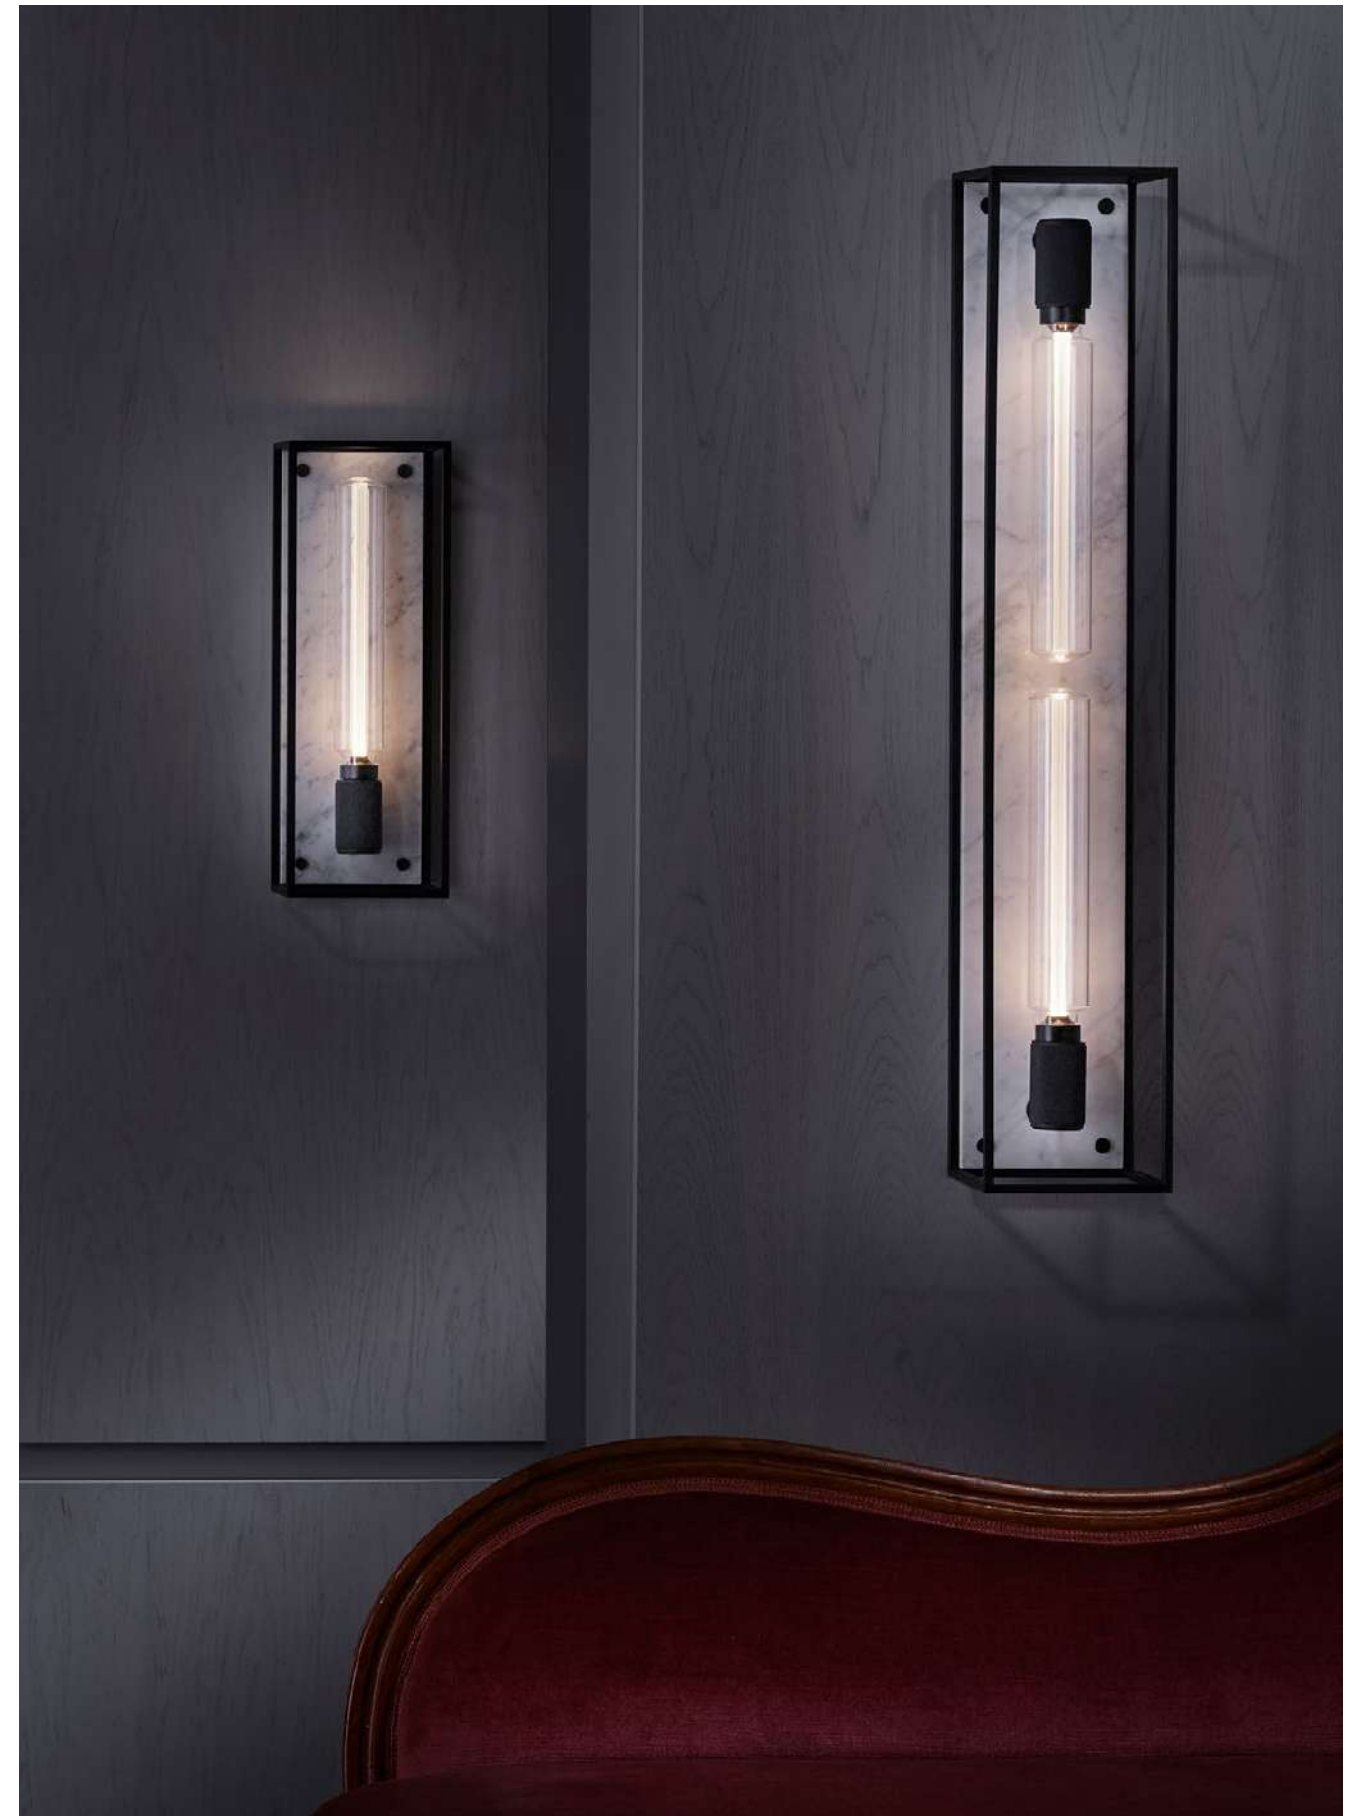

[type. CAGED WALL / LARGE.]

[type. CAGED CEILING / 4.0.]

[type. CAGED CEILING / 5.0.]

[type. CAGED CEILING / SMALL.]

[type. CAGED WALL / MEDIUM.]

LIGHTING

[type. WALL / LARGE.]

[type. WALL / X-LARGE.]

HOOKED

[category. LIGHTING.]

[directory. P.62-P.63.]

look:

types:

finish:

finish (shade):

[type. HOOKED 1.0 / LARGE + HOOKED WALL / SMALL + HOOKED 3.0 / MIX.]