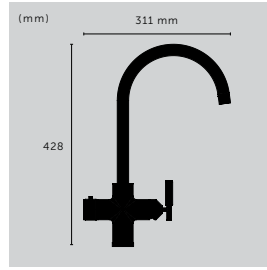

sku: (EU)
C0-072621
C0-052622
C0-352624
C0-592623

KITCHEN TAP / 4-IN-1 / CROSS

knurl: **CROSS**
type: **4-IN-1**
material: **SOLID METAL**
feature: **MIXES HOT + COLD WATER PLUS FILTERED COLD + INSTANT HOT WATER**