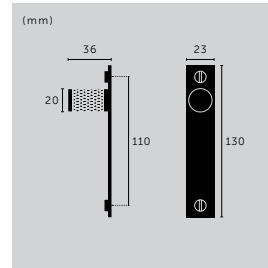

sku:

UK-KP-ST-A
UK-KP-BR-A
UK-KP-SM-A
UK-KP-BL-A