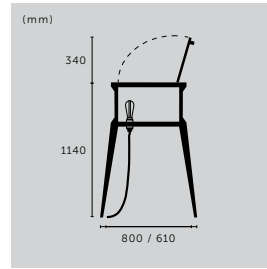

[finish. **WALNUT.**]

FURNITURE

B+P

[type. **DRESSER / SINGLE.**]

					
finish:	oak	american walnut	black oak		

THE POPSTAR BAR

type: **COCKTAIL BAR**
 details: **SOLID METAL**
LIGHT FITTING (ON/OFF)
SOLID METAL HARDWARE
QUILTED BACK PANEL
MARBLE MIXING TOP
BUSTER BULB / SMOKED
 included: