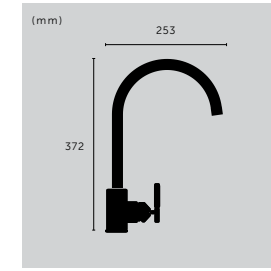

KITCHEN TAP / MIXER / LINEAR

knurl: **LINEAR**
type: **MIXER TAP**
material: **SOLID METAL**

finish:
steel
brass
gun metal
▶ welders black

sku: (UK)
RKT-071572
RKT-051573
RKT-351575
RKT-481574

sku: (EU)
C0-072617
C0-052618
C0-352620
C0-592619