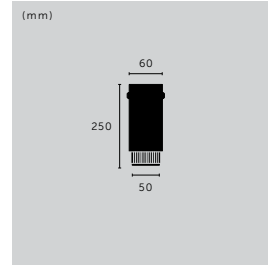

EXHAUST / SURFACE

type: **SPOTLIGHT**
socket: **GU10**
voltage: **220-240V**
classification: **CB/CE CERTIFIED CLASS 1 & IP20**

finish: (body) **sku:** (body)

- stone RBB-21700
- graphite RBB-17699

finish: (detail kit) **sku:** (detail kit)

- burnt steel RBB-36795
- steel RBB-07686
- brass RBB-05685
- gun metal RBB-35687