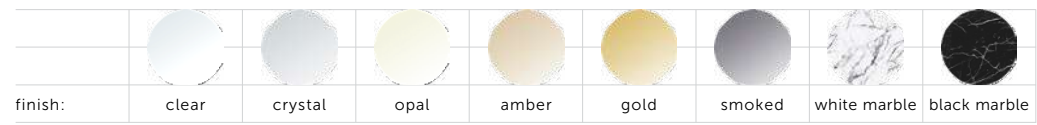

BUSTER BULB

category: **LIGHT BULBS**
socket: **E27**
power: **2W**
supply: **220-240V~**
cri: **80**
light appearance: **2400-2700K***
lumen: **60-125***

type: dimmable
dimmmable
dimmmable

finish: crystal
gold
smoked

sku: CBB-121026
CBB-131028
CBB-091027
CBB-121029
CBB-131031
CBB-091030

*For breakdown of lumen and light appearance for individual bulb finishes refer to tech specs.