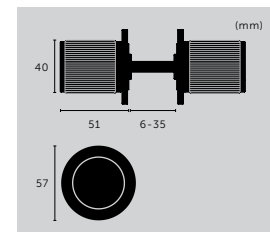

DOOR KNOB SET / LINEAR

type: **FIXED LINEAR**
finish: steel, brass, gun metal, welders black
sku: RDK-071062, RDK-051061, RDK-091063, RDK-481060