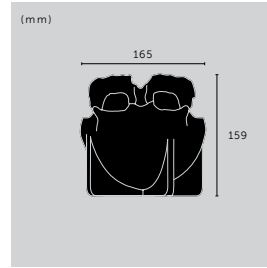

finish:
▶ steel
▶ brass
sku:
UTB-071833
UTB-051832

SKULL CABINET KNOB

A skull furniture knob made from molten cast metal, refined and polished carefully by hand. Stamped with the B+P & TB insignias on either side, putting one of these onto a door, cupboard or drawer will definitely turn heads.