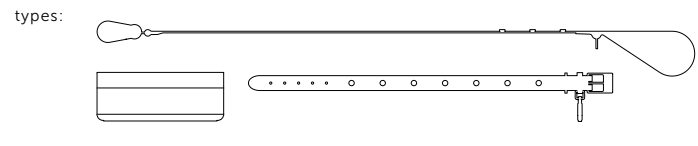

Designed to let your four legged friend stand out from the pack, our pet accessories feature our hallmark attention to detail, soft durable leathers, and precisely engineered solid metals.