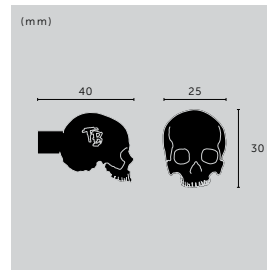

finish:
▶ steel
▶ brass
sku:
UFK-071829
UFK-051828

SKULL DOOR STOP

A free standing skull door stop that makes every entrance dramatic, made from solid, cast metal, buffed and finished by hand. Features a non-slip buffer on the bottom to prevent scuffs to your floor and debossed B+P & TB insignias on the top.