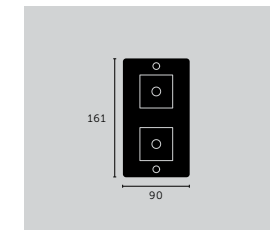

2G WALL PLATE / VERTICAL

mount: **VERTICAL**
details: **SOLID METAL**
including: **INFILLS**

finish:
white
steel
brass
▶ smoked bronze
black

sku:
CPL-142390
CPL-072393
CPL-052392
CPL-092394
CPL-022391