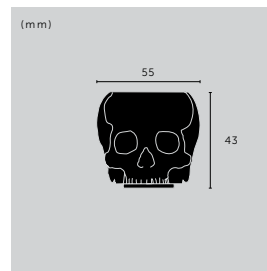

finish:
▶ steel
▶ brass
sku:
UCH-071835
UCH-051834

SKULL DRUM KEY

A universal drum key designed by Travis Barker. It's made from molten cast metal and finished by hand, so every piece is one-of-a-kind. Functional and decorative, the drum key can either be used to tune your drums or be worn as a necklace and comes complete with it's own ball chain. The piece is then signed with the B+P & TB insignias on the reverse.