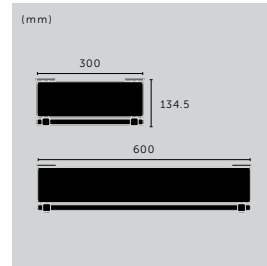

SHELF / CAST

type: **SHELF**
size: **SMALL, MEDIUM**
material: **SOLID METAL**
details: **HAND POLISHED SHELF**