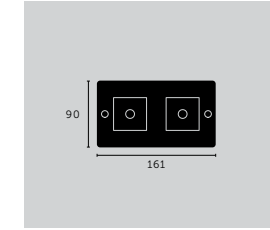

2G WALL PLATE / HORIZONTAL

mount: **HORIZONTAL**
details: **SOLID METAL**
including: **INFILLS**

finish:
▶ white
steel
brass
smoked bronze
black

sku:
CPL-141994
CPL-071997
CPL-051996
CPL-091998
CPL-021995