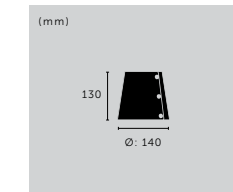

HOOKED SHADE

type: **LIGHT SHADE**
size: **SMALL, LARGE**
detail: **COIN SCREWS**

finish:	sku:
▶ stone	RSH-33257
graphite	RSH-34256