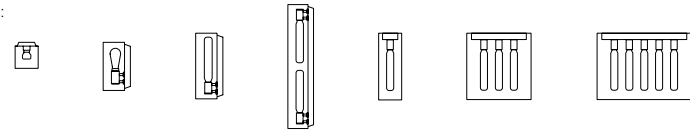

CAGED

[category. LIGHTING.]

[directory. P.67.]

look:

types:

finish:

[info. CAGED.]

Create your own skyline with the Caged collection. Light metal volumes edge into slabs of natural stone, finished with our signature coin screw details. Available as wall, ceiling or larger multi-light fixtures.