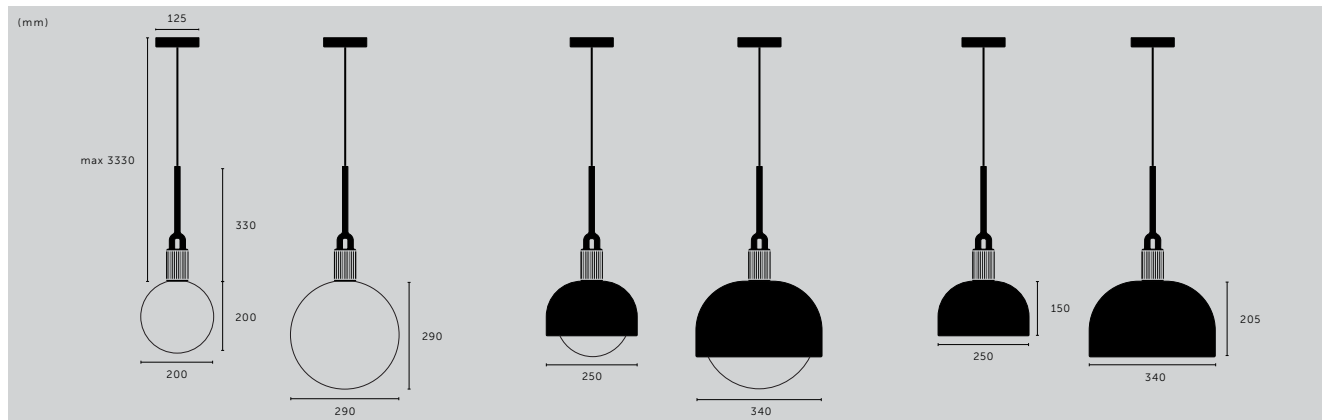

FORKED / CEILING

type: **CEILING LIGHT**
 socket: **E27**
 voltage: **220-240V**

classification: **CB/CE CERTIFIED**
 detail: **CAST FORK**

FORKED / SHADE

type: **LIGHT SHADE**
 size: **MEDIUM / LARGE**

finish: (medium) **sku:** (medium)