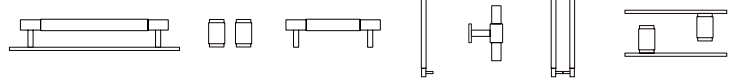

[category. **CABINET HARDWARE.**]

[directory. **P.18-P.19.**]

look:

types:

finish:

[info. **CABINET HARDWARE / CROSS.**]

The original solid metal hardware collection, our iconic Cross look lays the foundation for styling with details at the core of a space. With a refined industrial aesthetic that feels as good as it looks, the diamond-cut cross knurling pattern adds presence and drama in versatile finishes that transform your interiors. Cross hardware includes furniture knobs, pull bars, closet bars, hooks and T-bars.