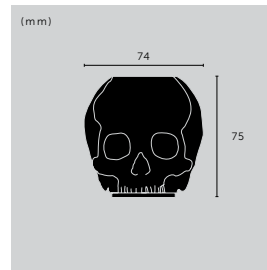

finish:
▶ steel
▶ brass
sku:
UTB-071837
UTB-051836

SKULL CANDLE HOLDER

A skull candle holder with a refined, high fashion attitude. Made from solid casted metal, polished and refined by talented hands. It's signed with stamped TB & B+P insignias.