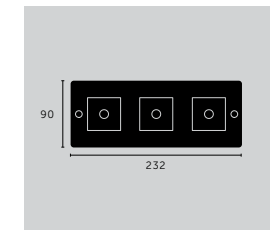

3G WALL PLATE / HORIZONTAL

mount: **HORIZONTAL**
details: **SOLID METAL**
including: **INFILLS**

finish:
white
▶ steel
brass
smoked bronze
black

sku:
CPL-141999
CPL-072002
CPL-052001
CPL-092003
CPL-022000