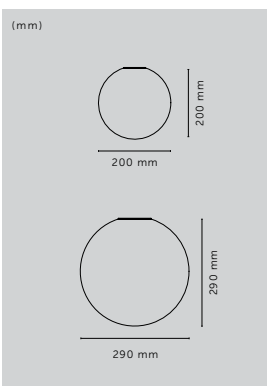

FORKED / GLOBE

type: **LIGHT GLOBE**
size: **MEDIUM / LARGE**

finish: (medium) **sku:** (medium)

▶ opal UFG-37749
smoked UFG-09751

finish: (large) **sku:** (large)

▶ opal UFG-37762
smoked UFG-09764