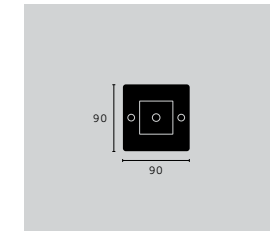

1G WALL PLATE / HORIZONTAL

mount: **HORIZONTAL**
details: **SOLID METAL**
including: **INFILLS**

finish:
white
steel
brass
▶ smoked bronze
black

sku:
CPL-141989
CPL-071992
CPL-051991
CPL-091993
CPL-021990