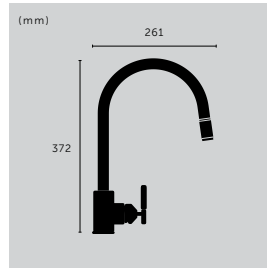

KITCHEN TAP / MIXER WITH PULL OUT SPRAY / CROSS

knurl: **CROSS**
type: **MIXER WITH PULL OUT SPRAY**
material: **SOLID METAL**
feature: **PULL OUT SPRAY**

finish:
steel
brass
▶ gun metal
welders black

sku: (UK)
RKT-071660
RKT-051661
RKT-351663
RKT-591662

sku: (EU)
C0-072621
C0-052622
C0-352624
C0-592623

KITCHEN TAP / 4-IN-1 / CROSS

knurl: **CROSS**
type: **4-IN-1**
material: **SOLID METAL**
feature: **MIXES HOT + COLD WATER PLUS FILTERED COLD + INSTANT HOT WATER**