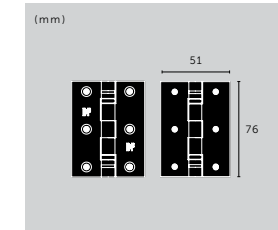

DOOR HINGES / 76 x 51 x 2 MM

details: **B+P LOGO**

finish:
▶ steel
▶ brass
▶ welders black

sku:
RHG-071840
RHG-051841
RHG-591842