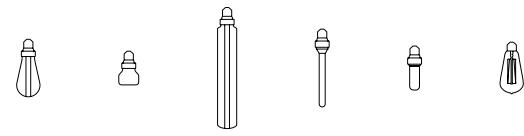

[type. HEAVY METAL CHANDELIER / 19.0.]

[type. HEAVY METAL CHANDELIER / 31.0.]

[type. EXHAUST CHANDELIER / 19.0.]

BULBS

[category. LIGHTING.]

[directory. P.66.]

types:

finish: