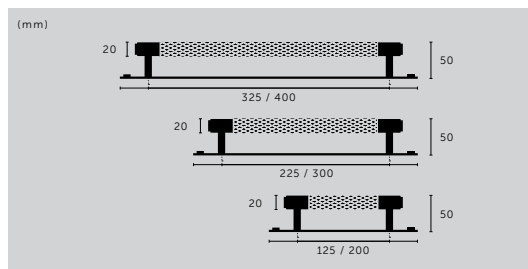

sku: (large)

UK-PB-HP-360-ST-A
UK-PB-HP-360-BR-A
UK-PB-HP-360-SM-A
UK-PB-HP-360-BL-A