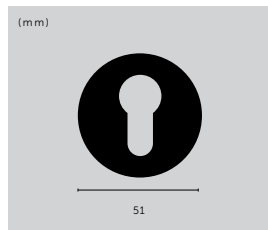

EURO CYLINDER PLATE / CC 27 MM

type: **CC 27 MM (SWEDEN)**
details: **SPUN METAL**

finish:
▶ steel
▶ brass
smoked bronze
gun metal
welders black
▶ black

sku:
SW-CYL-27-ST-A
SW-CYL-27-BR-A
SW-CYL-27-SM-A
SES-351879
SES-591878
SW-CYL-27-BL-A