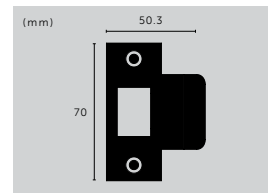

STRIKE PLATE KIT / T-SHAPED

type: **54 MM DOOR**

finish:
▶ steel
▶ brass
gun metal
black

sku:
UDS-071775
UDS-051776
UDS-351780
UDS-021778