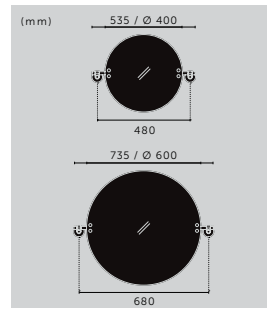

look: CAST				
finish:	steel	brass	gun metal	welders black

MIRROR / CAST

type: **ADJUSTABLE MIRROR**
size: **SMALL, MEDIUM**
material: **SOLID METAL / GLASS**
details: **ROUGH-CAST KNUCKLES**