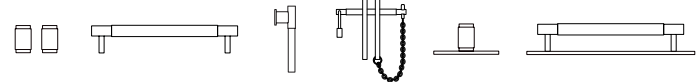

LINEAR

[category. **CABINET HARDWARE.**]

[directory. **P.16-P.17.**]

look:

types: