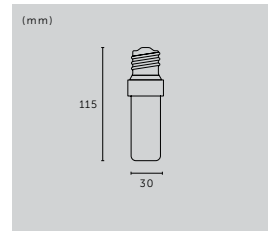

FORKED PUNCH BULB

category: **LIGHT BULBS**
socket: **E27**
power: **5W**
supply: **220-240V~**
cri: **80**
light appearance: **2700K**
lumen: **500**

type: dimmable
dimmmable

finish: crystal
opal

sku: RFB-371578
CPB-141506