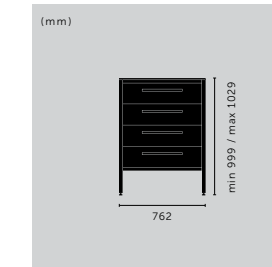

finish: black ash + brass
▶ silver oak + gun metal
sku: GDF-742559
GDF-752561

DRESSER / DOUBLE

type: **BESPOKE DRESSER**
countertop: **BLACK TEMPAL**
frame: **BLACK**
hardware: **PULL BAR**
knurl: **LINEAR**