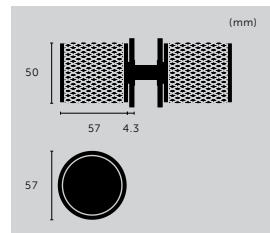

DOOR KNOB SET / CROSS

type: **UNSPRUNG CROSS**
finish: steel, brass, black
sku: GDK-07254, GDK-05255, GDK-02257