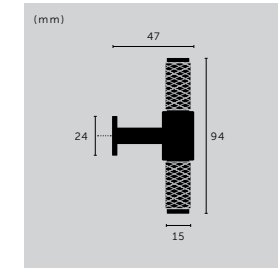

sku:

UK-TB-H-ST-C
UK-TB-H-BR-C
UK-TB-H-SM-C
UK-TB-H-BL-C