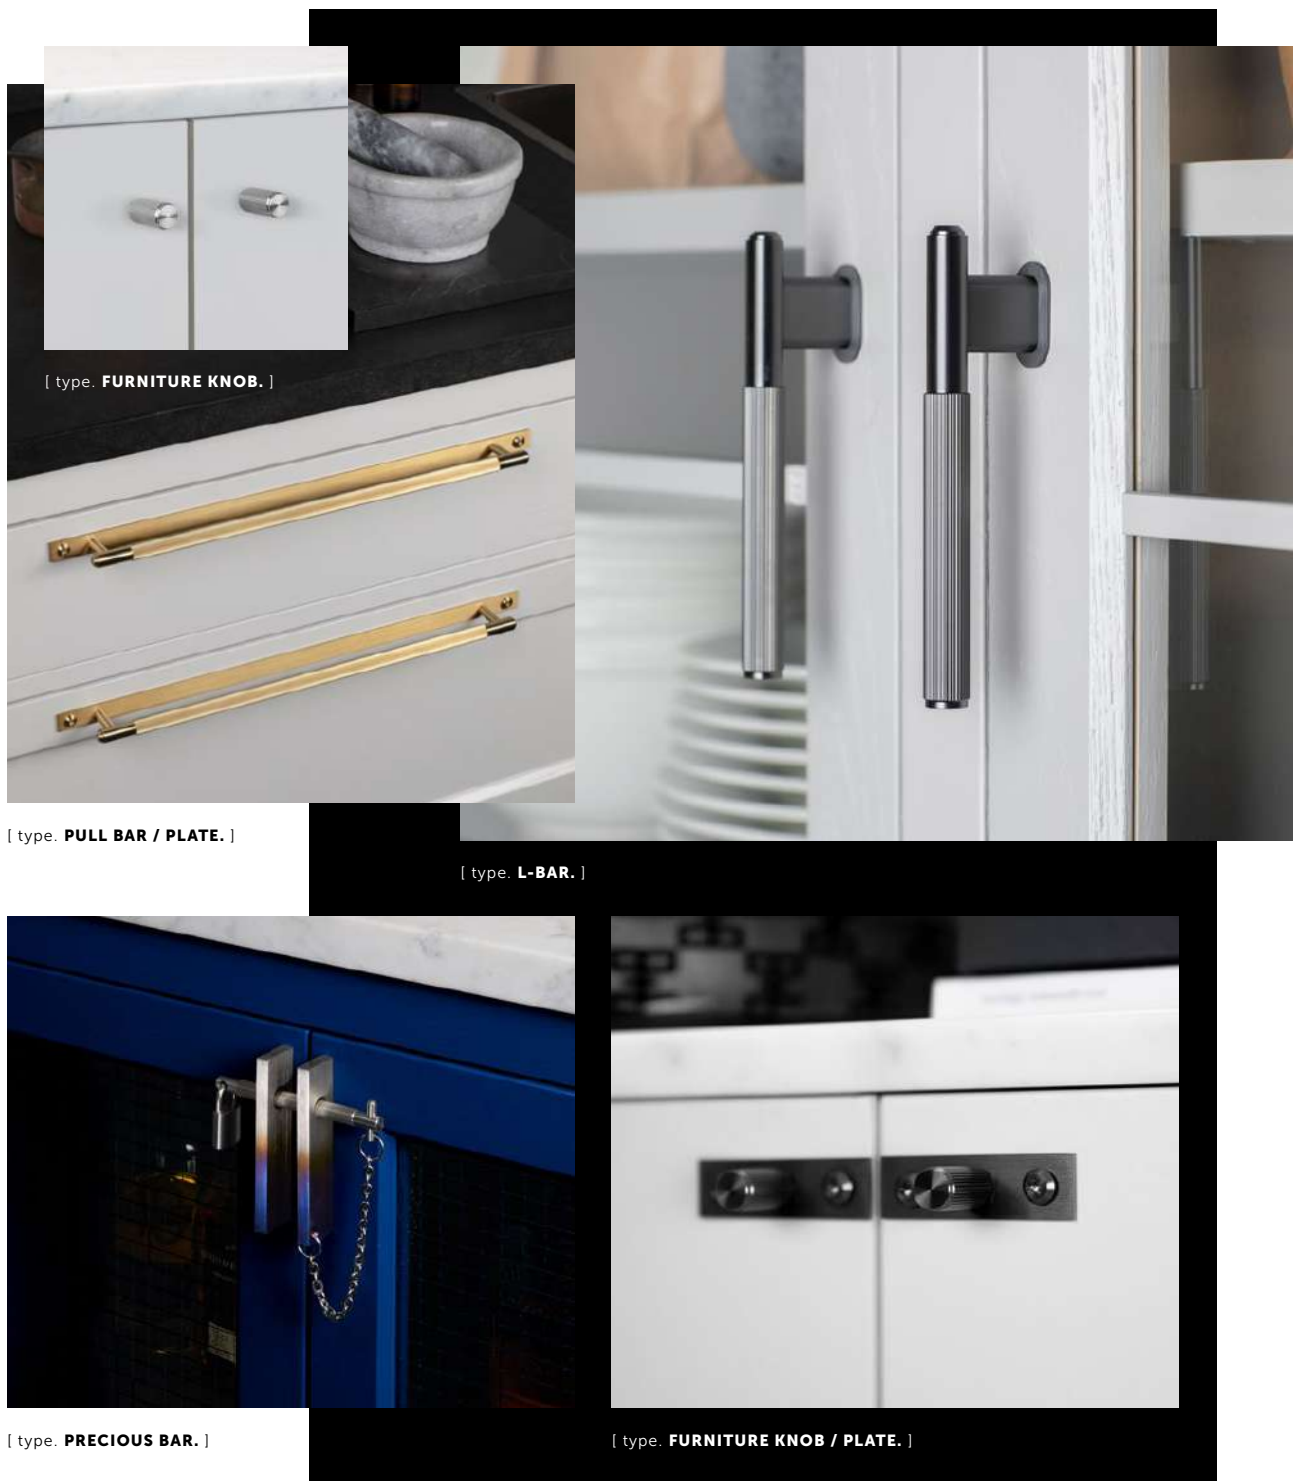

[info. **CABINET HARDWARE / LINEAR.**]

Linear cabinet hardware adds a real sense of elegance and refinement to everything it touches. The collection is made from solid metal bar, with torx screw detailing, and the crisp, linear diamond-cut knurling that catches the light. All refined by hand and packaged for a great unboxing experience. The range includes cabinet knobs, L-bars, pull bars and the striking B+P precious bar.