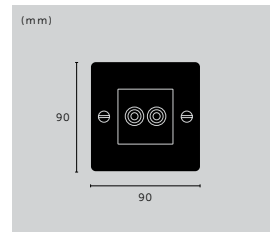

1G DOUBLE TOGGLE SWITCH

knurl: **CROSS**
tech: **ON/OFF**
2-WAY
10AX
details: **SOLID METAL**