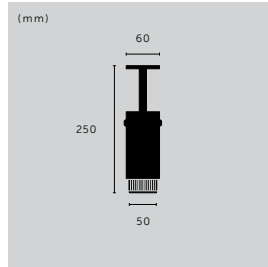

EXHAUST / SPOT

type: **SPOTLIGHT**
socket: **GU10**
voltage: **220-240V**
classification: **CB/CE CERTIFIED CLASS 1 & IP20**

finish: (body) **sku:** (body)

- stone RBB-21692
- graphite RBB-17691

finish: (detail kit) **sku:** (detail kit)

- burnt steel RBB-36795
- steel RBB-07686
- brass RBB-05685
- gun metal RBB-35687