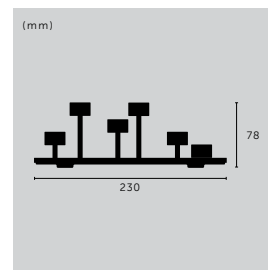

MACHINED CANDELABRA

details: **MACHINED SOLID METAL**

finish:
▶ steel
▶ brass

sku:
UK-MA-CAN-ST-A
UK-MA-CAN-BR-A