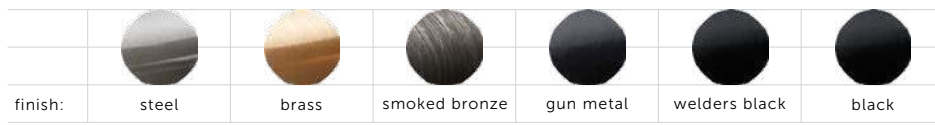

DOOR KNOB SET / LINEAR

type: **FIXED LINEAR**
 finish: steel, brass, gun metal, welders black
 sku: RDK-071062, RDK-051061, RDK-091063, RDK-481060

DOOR STOP / FREE STANDING

type: **FREE STANDING LINEAR**
 finish: steel, brass, gun metal, welders black
 sku: UDS-071542, UDS-051543, UDS-351544, UTB-592554