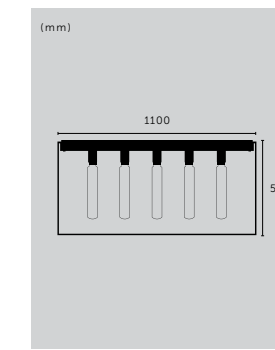

CAGED CEILING 5.0

type: **CEILING LIGHT**
socket: **E27**
voltage: **220-240V**
classification: **CB/CE CERTIFIED CLASS 1 & IP20**

finish: white marble
black marble

sku: RCA-14372
RCA-02373