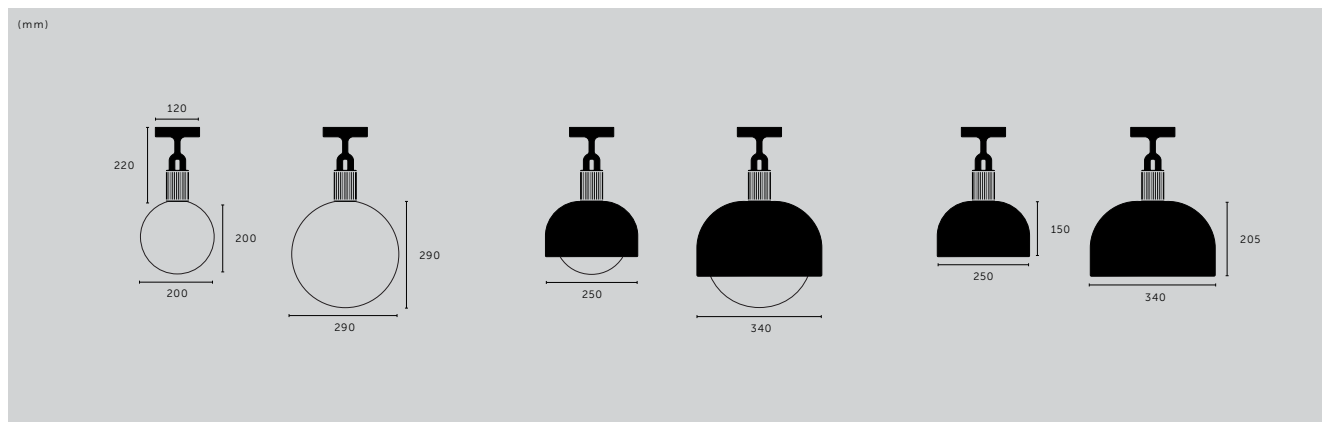

FORKED / CEILING

type: **CEILING LIGHT**
 socket: **E27**
 voltage: **220-240V**

classification: **CB/CE CERTIFIED**
 detail: **CAST FORK**

FORKED / SHADE

type: **LIGHT SHADE**
 size: **MEDIUM / LARGE**

finish: (medium) **sku:** (medium)