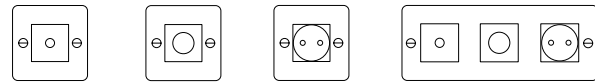

ELECTRICITY

- light switches
- dimmer switches
- plug sockets
- outlets
- electricity plates
- modules
- back boxes

look:

types:

finish:

[type. **3G CUSTOM.**]

[info. **EU ELECTRICITY.**]

Level up your details with the Buster + Punch Electricity collection. A one-stop solution that effortlessly ties together entire spaces, homes and contract interiors. The units feature a flat plate and are crowned with our trademark coin screws and diamond-cut knurled knobs and toggles – for unrivalled tactility. The collection includes light switches and dimmers, outlets, sockets, modules, back boxes, electricity plates, plus detail kits.