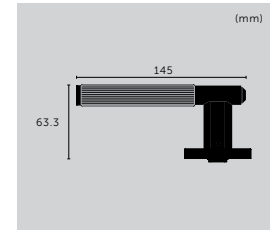

DOOR HANDLE SET / LINEAR

type: **SPRUNG 38 MM LINEAR**
finish: steel, brass, gun metal, welders black
sku: RLH-071034, RLH-051033, RLH-091035, RLH-481032