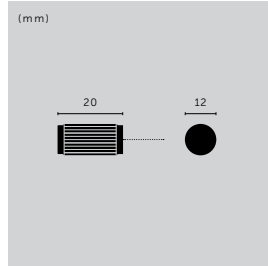

look: LINEAR					
finish:	burnt steel	steel	brass	gun metal	black

FURNITURE KNOB / LINEAR

type: **CABINET KNOB**
knurl: **LINEAR**

finish:

burnt steel
▶ steel
brass
gun metal
black

sku:

GFK-36438
GFK-07315
GFK-05316
GFK-35319
GFK-02318