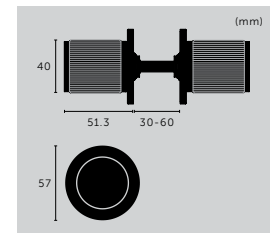

DOOR KNOB SET / LINEAR

type: **UNSPRUNG LINEAR**
finish: steel, brass, gun metal, welders black
sku: RDK-071054, RDK-051053, RDK-091055, RDK-481052