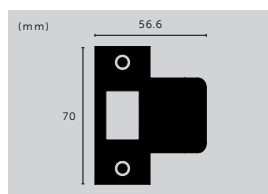

STRIKE PLATE KIT / T-SHAPED

type: **60 MM DOOR**

finish:
▶ steel
▶ brass
▶ gun metal
black

sku:
UDS-071781
UDS-051782
UDS-351786
UDS-021784