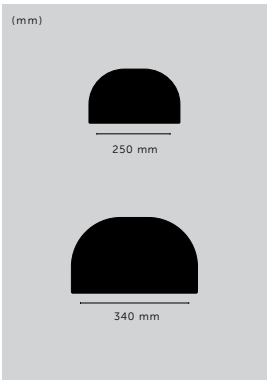

FORKED / SHADE

type: **LIGHT SHADE**
size: **MEDIUM / LARGE**

finish: (medium) **sku:** (medium)

steel UFS-07733
▶ burnt steel UFS-36739
brass UFS-05735
gun metal UFS-35737

finish: (large) **sku:** (large)

steel UFS-07741
▶ burnt steel UFS-36747
brass UFS-05743
gun metal UFS-35745