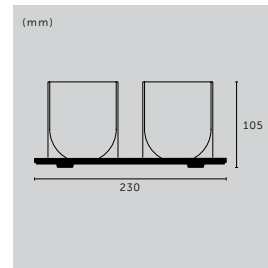

MACHINED WHISKY

details: **MACHINED SOLID METAL**

finish:
▶ steel
▶ brass

sku:
UK-MA-WHI-ST-A
UK-MA-WHI-BR-A