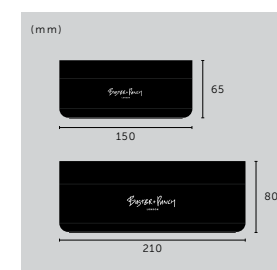

DOG BOWL

details: **SOLID METAL**

finish: (small) **sku:** (small)
▶ brass UDB-051563
▶ gun metal UDB-351562

finish: (large) **sku:** (large)
▶ brass UDB-051565
▶ gun metal UDB-351564