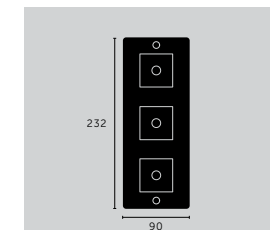

3G WALL PLATE / VERTICAL

mount: **VERTICAL**
details: **SOLID METAL**
including: **INFILLS**

finish:
white
▶ steel
brass
smoked bronze
black

sku:
CPL-142395
CPL-072398
CPL-052397
CPL-092399
CPL-022396