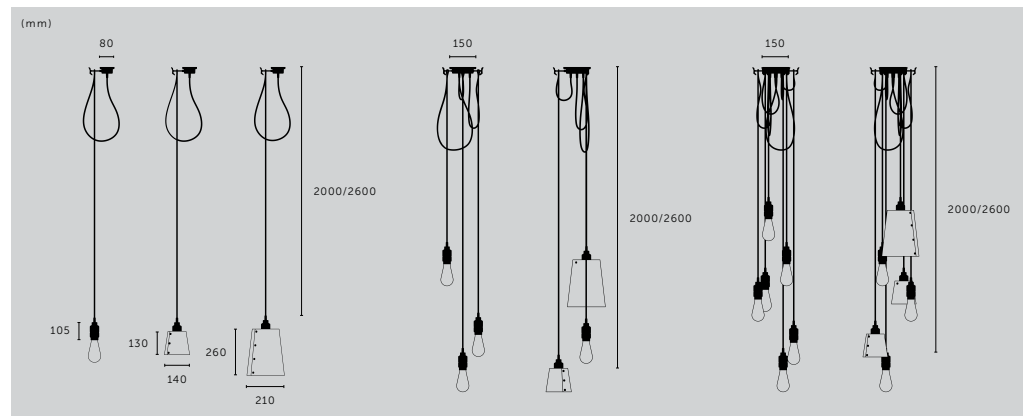

HOOKED WALL / NUDE

type: **WALL LIGHT**
knurl: **CROSS**

finish:	sku:
stone + steel	RHW-23331
▶ stone + brass	RHW-25329
stone + smoked bronze	RHW-24330
graphite + steel	RHW-19334
graphite + brass	RHW-18332
graphite + smoked bronze	RHW-20333

HOOKED WALL / SMALL

type: **WALL LIGHT**
knurl: **CROSS**

finish:	sku:
stone + steel	RHW-23455
stone + brass	RHW-25453
stone + smoked bronze	RHW-24454
graphite + steel	RHW-19452
graphite + brass	RHW-18450
▶ graphite + smoked bronze	RHW-20451

HOOKED WALL / LARGE

type: **WALL LIGHT**
knurl: **CROSS**

finish:	sku:
▶ stone + steel	RHW-23449
stone + brass	RHW-25447
stone + smoked bronze	RHW-24448
graphite + steel	RHW-19446
graphite + brass	RHW-18444
graphite + smoked bronze	RHW-20445

HOOKED SHADE

type: **LIGHT SHADE**
size: **SMALL, LARGE**
detail: **COIN SCREWS**

finish:	sku:
▶ stone	RSH-33257
graphite	RSH-34256

finish:	sku:
stone	RSH-33255
▶ graphite	RSH-34254

HERO LIGHT

type: **PENDANT LIGHT**
size: **0.75M / 1.25M / 3M**
knurl: **CROSS**

type:	finish:	sku:
0.75 m	stone + smoked bronze	UK-HE6-SM-0.75-SN
0.75 m	graphite + smoked bronze	RHE-091018
1.25 m	stone + smoked bronze	UK-HE6-SM-1.25-SN
1.25 m	graphite + smoked bronze	RHE-071019
3 m	stone + steel	RHE-232069
3 m	stone + brass	RHE-251457
3 m	stone + smoked bronze	RHE-242075
▶ 3 m	graphite + steel	RHE-192073
3 m	graphite + brass	RHE-051015
3 m	graphite + smoked bronze	RHE-202070