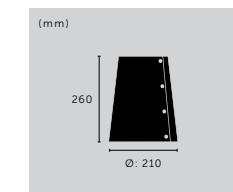

finish:	sku:
stone	RSH-33255
▶ graphite	RSH-34254