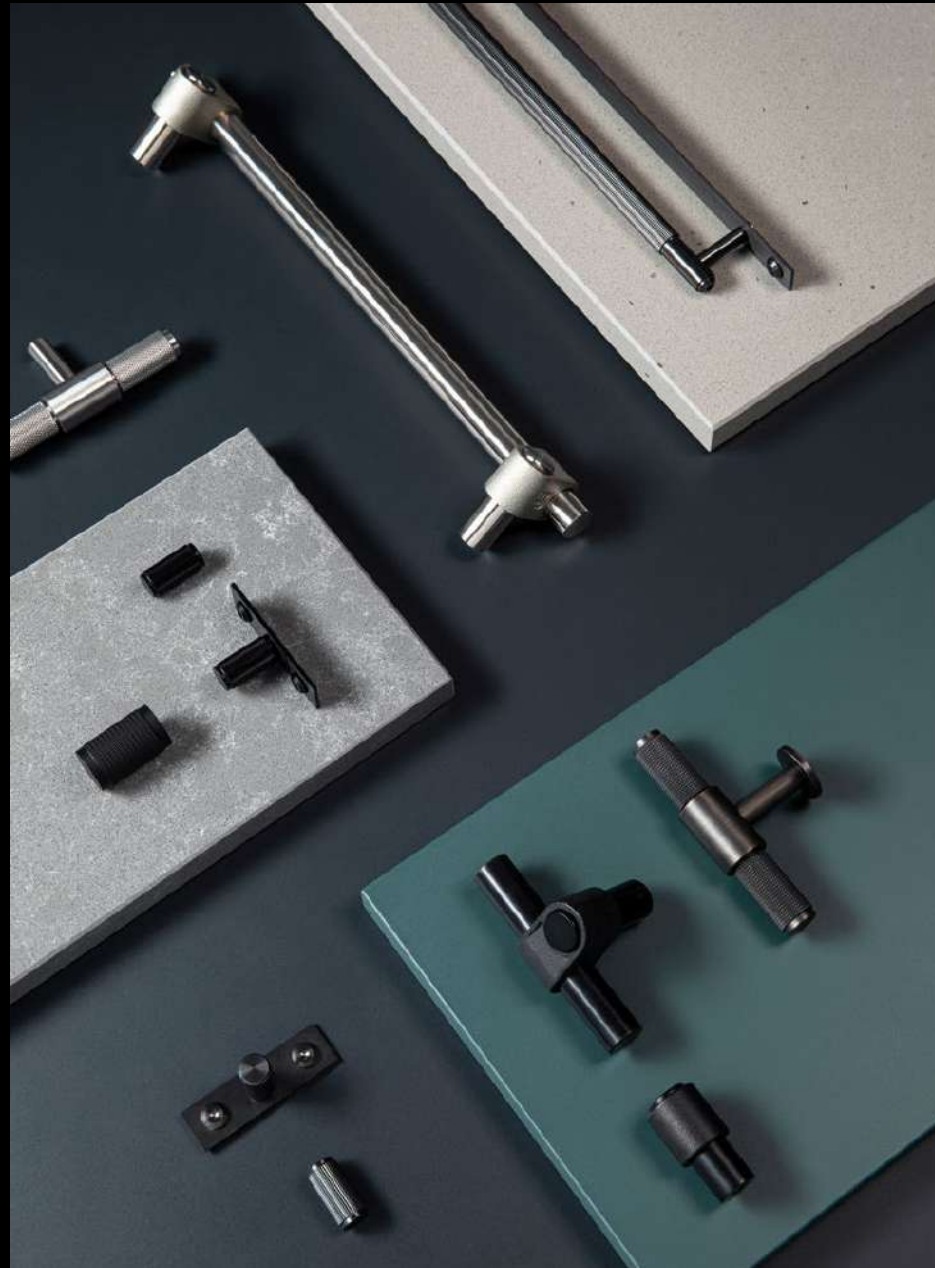

BUSTER + PUNCH
LONDON

[room. LIVING ROOM.]

[room. LIVING ROOM.]

CABINET HARDWARE

- furniture knob
- furniture knob / plate
- double-sided furniture knob
- pull bar
- pull bar / plate
- double-sided pull bar
- closet bar
- double-sided closet bar
- t-bar
- l-bar
- precious bar
- hook

BEHIND THE LOOKS

Buster + Punch has three looks: CROSS, LINEAR and CAST. Each look has its own set of influences and aesthetic attributes to help you create the perfect interior styling. CROSS is industrial, made from solid metal bar with a cross knurling created using a diamond-tip CNC lathe, it features a solid metal coin screw detail. LINEAR has an elegant, long knurl that runs along its slimmed down solid metal bar and has a tapered torx screw detail. CAST is an architectural design where rough cast elements meet a smooth, hand-polished solid metal bar and is capped with solid metal spun screws. The nature of the casting process means each piece is totally unique.

CROSS / LINEAR / CAST

CAST

[category. **CABINET HARDWARE.**]

[directory. **P.14-P.15.**]

[info. **CABINET HARDWARE / CAST.**]

Cast cabinet hardware brings a distinctive architectural look to your interiors. The contrasts of rough and smooth have a dynamic aesthetic that adds strength to any style of setting. The range features one-of-a-kind rough cast knuckles and grips, hand-polished solid metal bars and is finished with spun screw detailing. The collection includes furniture knobs, pull bars, closet bars and T-bars.

[info. **CABINET HARDWARE / LINEAR.**]

Linear cabinet hardware adds a real sense of elegance and refinement to everything it touches. The collection is made from solid metal bar, with torx screw detailing, and the crisp, linear diamond-cut knurling that catches the light. All refined by hand and packaged for a great unboxing experience. The range includes cabinet knobs, L-bars, pull bars and the striking B+P precious bar.