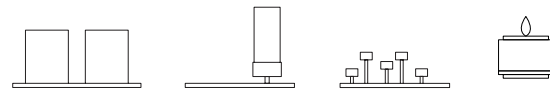

look:

types:

finish:

[category. ACCESSORIES.]

[directory. P.106.]