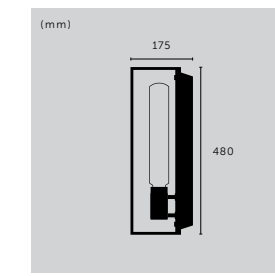

CAGED WALL / LARGE

type: **WALL LIGHT**
socket: **E27**
voltage: **220-240V**
classification: **CB/CE CERTIFIED CLASS 1 & IP20**

finish: white marble
black marble

sku: RCA-14374
RCA-02375