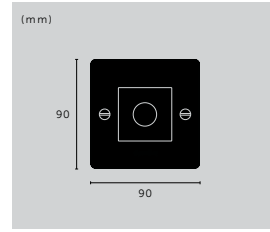

1G DIMMER / 100W

knurl: **CROSS**
type: **1G**
tech: **100W LED**
details: **2-WAY**
SOLID METAL