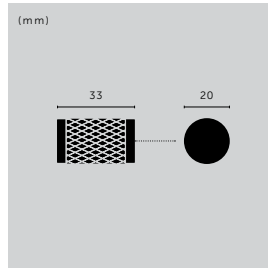

look: CROSS				
finish:	steel	brass	smoked bronze	black

FURNITURE KNOB / CROSS

type: **CABINET KNOB**
knurl: **CROSS**

finish:

- steel
- brass
- smoked bronze
- black

sku:

UK-KN-ST-A
UK-KN-BR-A
UK-KN-SM-A
UK-KN-BL-A