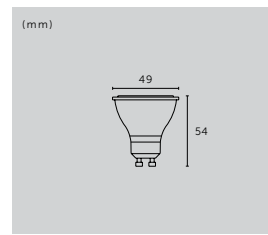

GU10 LED BULB

category: **LIGHT BULBS**
socket: **E27**
power: **7W**
supply: **220-240V~**
cri: **80**
light appearance: **2700K**
lumen: **600**

type: 3x dimmable

finish: clear

sku: CEB-01831