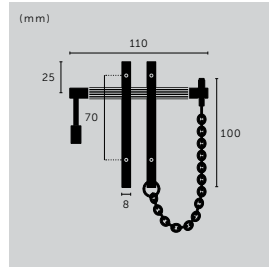

sku:

RCC-36441
RCC-05421