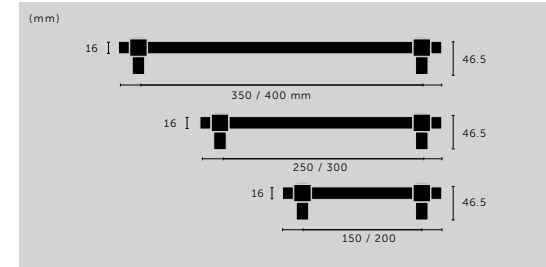

PULL BAR / DOUBLE-SIDED / CAST

type: **CABINET PULL BAR**
size: **SMALL, MEDIUM, LARGE**
detail: **CAST KNUCKLES**

finish:

- ▶ steel
- brass
- gun metal
- welders black

sku: (small)

UPB-072125
UPB-052126
UPB-352127
UPB-592128