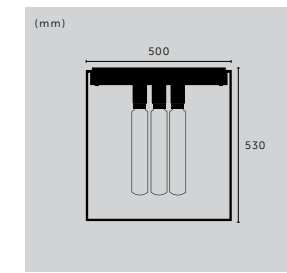

CAGED CEILING 4.0

type: **CEILING LIGHT**
socket: **E27**
voltage: **220-240V**
classification: **CB/CE CERTIFIED CLASS 1 & IP20**

finish: white marble
black marble

sku: RCA-14370
RCA-02371