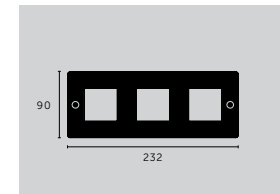

3G WALL PLATE / HORIZONTAL

mount: **HORIZONTAL**
details: **SOLID METAL**

finish:
▶ white
steel
brass
smoked bronze
black

sku:
CPL-142019
CPL-072022
CPL-052021
CPL-092023
CPL-022020