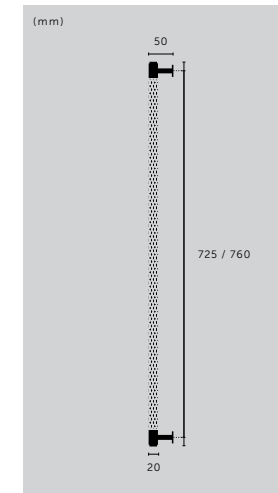

finish:

- steel
- brass
- ▶ smoked bronze
- welders black

sku:

RPB-07277
RPB-05278
RPB-09279
RPB-02280

CLOSET BAR / CROSS

type: **CLOSET BAR**
size: **760 MM**
knurl: **CROSS**

finish:

- ▶ steel
- brass
- smoked bronze
- black

sku:

UK-CB-760-ST-A
UK-CB-760-BR-A
UK-CB-760-SM-A
UK-CB-760-BL-A

CLOSET BAR / DOUBLE-SIDED / CROSS

type: **CLOSET BAR**
size: **774 MM**
knurl: **CROSS**

finish:

- ▶ steel
- brass
- smoked bronze
- black

sku: