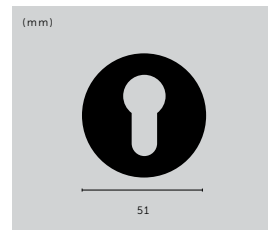

EURO CYLINDER PLATE / CC 35 MM

type: **51 MM**
details: **SPUN METAL**

finish:
▶ steel
▶ brass
smoked bronze
gun metal
welders black
black

sku:
UK-CYL-35-ST-A
UK-CYL-35-BR-A
UK-CYL-35-SM-A
RES-351875
RES-591874
UK-CYL-35-BL-A