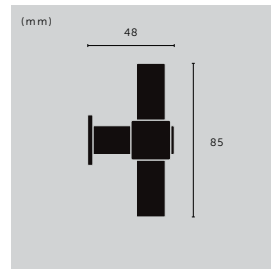

sku:

UTB-071256
UTB-051808
UTB-351809
UTB-591810

[type. T-BAR.]