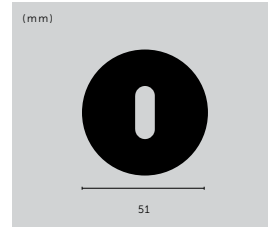

KEY ESCUTCHEON PLATE / CC 35 MM

type: **51 MM**
details: **SPUN METAL**

finish:
▶ steel
▶ brass
smoked bronze
gun metal
welders black
black

sku:
UK-ESC-35-ST-A
UK-ESC-35-BR-A
UK-ESC-35-SM-A
RES-351873
RES-591872
UK-ESC-35-BL-A