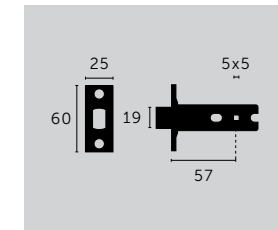

sku:
 GLL-051166
 GLL-071167
 GLL-351171
 GLL-021169

THUMBTURN LOCK DEADBOLT LATCH

type: **57 MM BACKSET**
details: **FOR USE WITH OUR THUMBTURN LOCKS**

finish:
 ▶ steel
 ▶ brass
 gun metal
 ▶ black

sku:
 GLL-051172
 GLL-071173
 GLL-351177
 GLL-021175