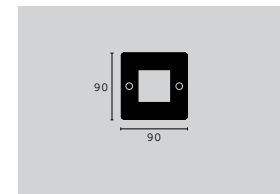

1G WALL PLATE / HORIZONTAL

mount: **HORIZONTAL**
details: **SOLID METAL**

finish:
white
steel
▶ brass
smoked bronze
black

sku:
CPL-142009
CPL-072012
CPL-052011
CPL-092013
CPL-022010