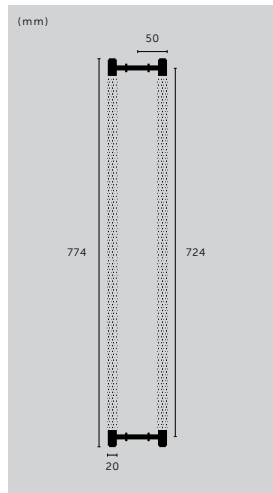

sku:

RCB-07281
RCB-05282
RCB-09283
RCB-02284