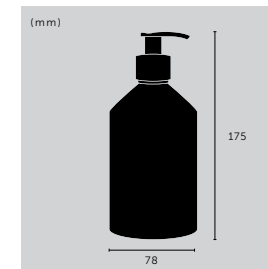

BODY WASH / RUM SILENCER

size: **500ML / 16.9 FL.OZ.**
notes: **RUM, EUCALYPTUS, CUT GRASS**