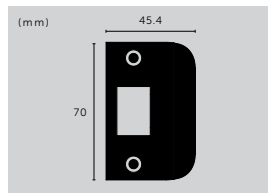

STRIKE PLATE KIT / D-SHAPED

type: **STANDARD DOOR**

finish:
▶ steel
▶ brass
gun metal
black

sku:
UDS-071793
UDS-051794
UDS-351798
UDS-021796