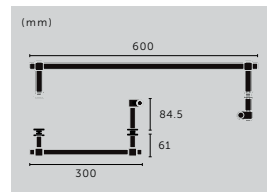

TOWEL RAIL + PULL BAR / CAST

type: **SHOWER DOOR TOWEL RAIL + HANDLE**
material: **SOLID METAL**
details: **ROUGH-CAST KNUCKLES**