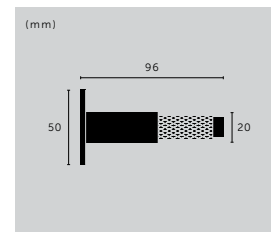

DOOR STOP / WALL

type: **WALL MOUNTED CROSS**
finish: steel, brass, smoked bronze, black
sku: RDS-07265, RDS-05266, RDS-09267, RDS-02268