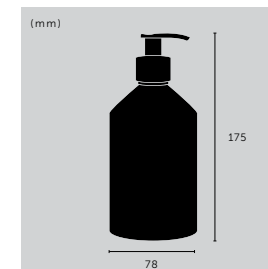

HAND WASH / VETIVER REPAIR

size: **500ML / 16.9 FL.OZ.**
notes: **VETIVER, PINK PEPPER, CEDARWOOD**