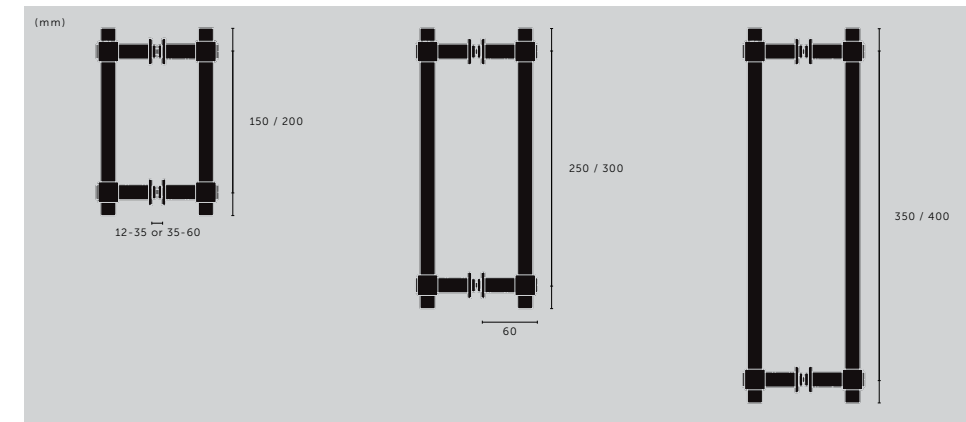

sku: (large)

UPB-072133
UPB-052134
UPB-352135
UPB-592136