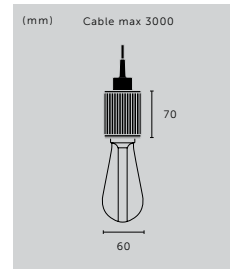

HEAVY METAL / LINEAR

type: **PENDANT LIGHT**
knurl: **LINEAR**
socket: **E27**
voltage: **220-240V**
classification: **CB/CE CERTIFIED**
IP20

type:
▶ linear knurl
linear knurl

finish:
burnt steel
gun metal

sku:
RHM-361601
RHM-351602

HEAVY METAL / CROSS

type: **PENDANT LIGHT**
knurl: **CROSS**
socket: **E27**
voltage: **220-240V**
classification: **CB/CE CERTIFIED**
IP20