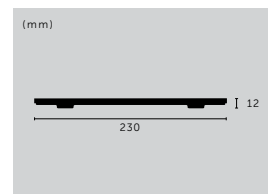

MACHINED TRAY

details: **MACHINED SOLID METAL**

finish:
▶ steel
▶ brass

sku:
UK-MA-SIM-ST-A
UK-MA-SIM-BR-A