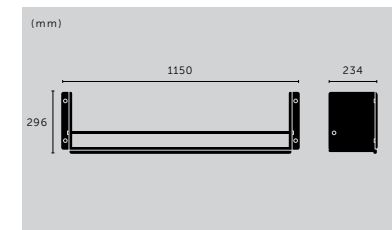

GIRDER SHELF

type: **SHELF**
max load: **30KG**
details: **COIN SCREWS**

finish:
stone + steel
stone + brass
▶ stone + gun metal
black + steel
black + brass
black + gun metal

sku:
USV-231920
USV-251919
USV-651921
USV-041916
USV-061915
USV-531917