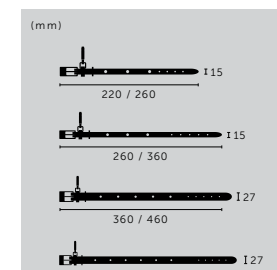

DOG COLLAR

knurl: **CROSS**
details: **EMBOSSED LEATHER**

finish: (x-small) **sku:** (x-small)
▶ black + purple + steel RPA-02768
▶ black + purple + brass RPA-02767

finish: (small) **sku:** (small)
▶ black + purple + steel RPA-02770
▶ black + purple + brass RPA-02769

finish: (medium) **sku:** (medium)
▶ black + purple + steel RPA-02772
▶ black + purple + brass RPA-02771

finish: (large) **sku:** (large)
▶ black + purple + steel RPA-02774
▶ black + purple + brass RPA-02773

finish: (x-large) **sku:** (x-large)
▶ black + purple + steel RPA-02776
▶ black + purple + brass RPA-02775