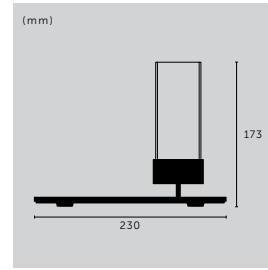

MACHINED VASE

details: **MACHINED SOLID METAL**

finish:
▶ steel
▶ brass

sku:
UK-MA-VAS-ST-A
UK-MA-VAS-BR-A