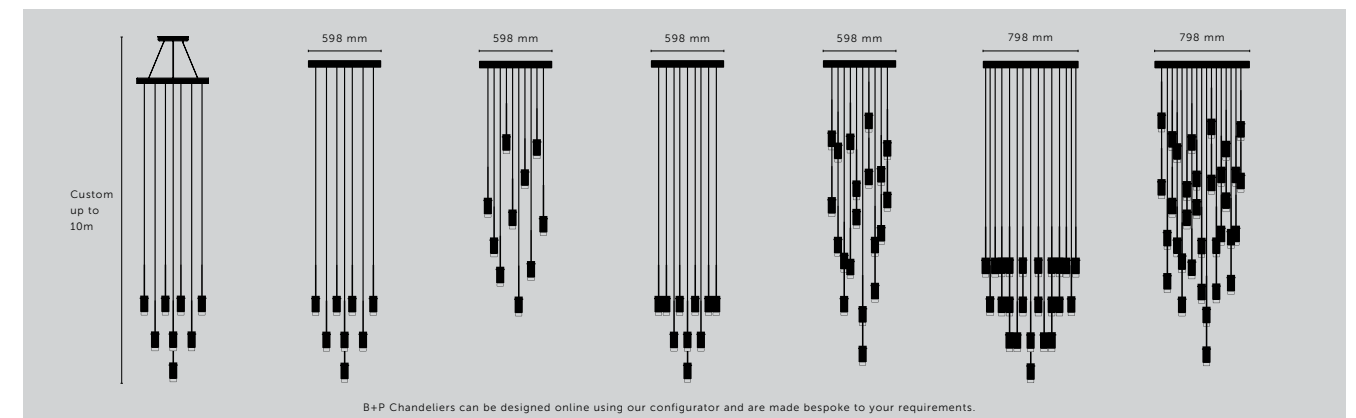

B+P Chandeliers can be designed online using our configurator and are made bespoke to your requirements.

look: LINEAR						
finish:	steel	burnt steel	brass	gun metal	opal	smoked

FORKED / PENDANT

type: **PENDANT LIGHT**
 socket: **E27**
 voltage: **220-240V**