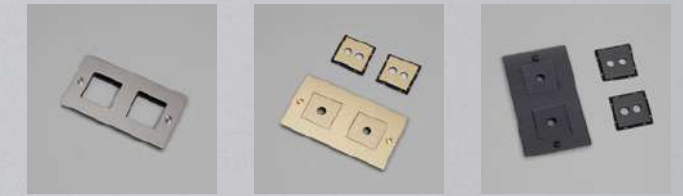

[look: CROSS.]					
finish:	white	steel	brass	smoked bronze	black

1G DIMMER / 250W

knurl: **CROSS**
type: **1G**
tech: **250W LED**
details: **RETRACTIVE**
SOLID METAL

finish:
white
▶ steel
brass
smoked bronze
black

sku:
CDR-141974
CDR-071977
CDR-051976
CDR-091978
CDR-021975

1G DIMMER / 100W

knurl: **CROSS**
type: **1G**
tech: **100W LED**
details: **2-WAY**
SOLID METAL

finish:
white
steel
brass
▶ smoked bronze
black

sku:
CDR-142385
CDR-072388
CDR-052387
CDR-092389
CDR-022386

1G TOGGLE SWITCH

knurl: **CROSS**
tech: **ON/OFF**
2-WAY
10AX
details: **SOLID METAL**

finish:
white
steel
▶ brass
smoked bronze
black

sku:
CTG-141964
CTG-071967
CTG-051966
CTG-091968
CTG-021965

1G DOUBLE TOGGLE SWITCH

knurl: **CROSS**
tech: **ON/OFF**
2-WAY
10AX
details: **SOLID METAL**

finish:
white
steel
brass
▶ smoked bronze
black

sku:
CTG-141969
CTG-071972
CTG-051971
CTG-091973
CTG-021970

1G SOCKET

type: **SCHUKO TYPE F**
tech: **16 A**
details: **SOLID METAL**

finish:
▶ white
steel
brass
smoked bronze
black

sku:
CSC-141979
CSC-071982
CSC-051981
CSC-091983
CSC-021980

2G SOCKET

type: **SCHUKO TYPE F**
tech: **16 A**
details: **SOLID METAL**

finish:
white
steel
brass
▶ smoked bronze
black

sku:
CSC-141984
CSC-071987
CSC-051986
CSC-091988
CSC-021985

CUSTOM ELECTRICITY

Use our online configurator to create your own custom electricity pieces, combining different modules, inserts and detail kits. All set against our solid metal backplates and signature coin screws.

WALL PLATE

DIMMER + TOGGLE MODULES

SOCKET + DATA MODULES

DETAIL KITS