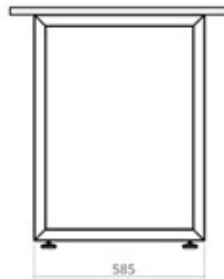

DESKY

www.desky.com.au

Desky Fixed Office Side Table Specification Sheet

TOP VIEW

FRONT VIEW

SIDE VIEW

MELAMINE

RUBBERWOOD

SOFTWOOD

HARDWOOD

BAMBOO

Specifications

Frame Material Steel

Frame Finish Matte Black, White, Grey

Desktop Finishes Hardwood, Softwood, Melamine, Rubberwood

Dimensions 1200 x 750 x 725mm

Desktop Thickness 25mm

Weight Capacity 100kg