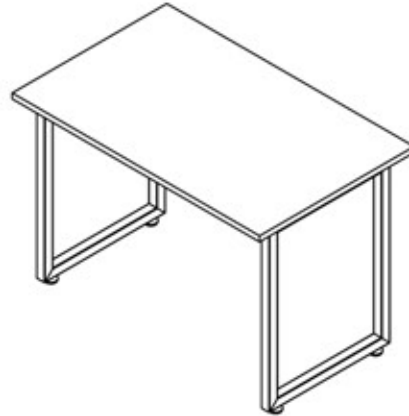

DESKY

www.desky.com.au

Desky Fixed Office Side Table Specification Sheet

TOP VIEW

FRONT VIEW

SIDE VIEW

MELAMINE

RUBBERWOOD

SOFTWOOD

HARDWOOD

BAMBOO

Specifications

Frame Material Steel

Frame Finish Matte Black, White, Grey

Desktop Finishes Hardwood, Softwood, Melamine, Rubberwood

Dimensions 1200 x 750 x 725mm

Desktop Thickness 25mm

Weight Capacity 100kg