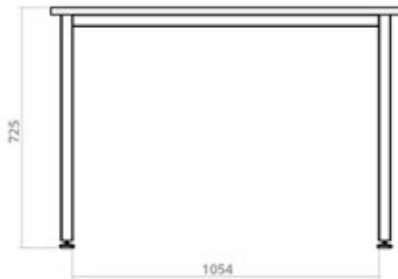

DESKY

www.desky.com.au

Desky Fixed Office Side Table Specification Sheet

TOP VIEW

FRONT VIEW

SIDE VIEW

MELAMINE

RUBBERWOOD

SOFTWOOD

HARDWOOD

BAMBOO

Specifications

Frame Material Steel

Frame Finish Matte Black, White, Grey

Desktop Finishes Hardwood, Softwood, Melamine, Rubberwood

Dimensions 1200 x 750 x 725mm

Desktop Thickness 25mm

Weight Capacity 100kg