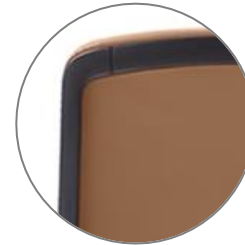

DESKY

Desky Executive Office Chair Specification Sheet

Black Leather & Chrome Frame

Tan Leather & Black Frame

Specifications

Overall Dimensions 660W x 660D x 935-1000mmH

Seat Dimensions 495W x 455D x 425-490mmH