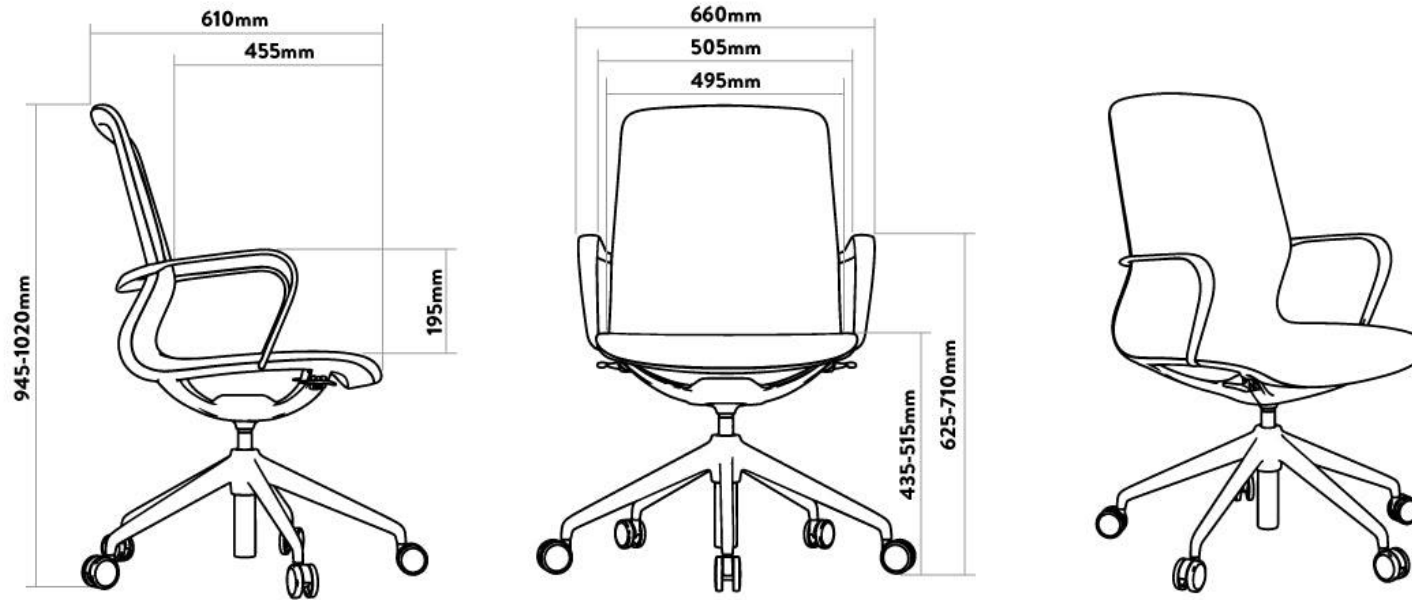

DESKY

Desky Executive Office Chair Specification Sheet

Black Leather & Chrome Frame

Tan Leather & Black Frame

Specifications

Overall Dimensions 660W x 660D x 935-1000mmH

Seat Dimensions 495W x 455D x 425-490mmH

Product Weight 12.3KG

Weight Capacity 140kg Recommended Capacity

Materials Aluminium, Steel, Plastic, Leather

Seat tilt Yes

Quality Verification ANSI/BIFMA Quality verification

Warranty 5 Years